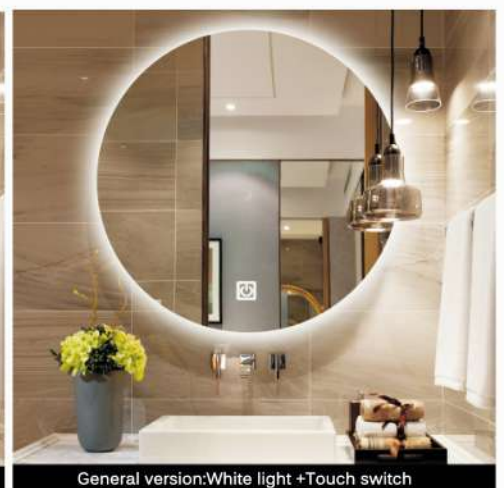

INTELLIGENT TOUCH CONTROL
TOUCH YOUR WORLD

Select 12 herbal essences
No harmful substances added

Intelligent touch switch

Adjust the light brightness freely

CLICK

TOUCH&HOLD

MODEL:Roun Mirror Backlit

Features: Single Touch,Double Touch,Double Touch+Temperature

Bluetooth full function:

WHITE LIGHT WARM WHITE LIGHT
WARM LIGHT

LED INTELLIGENT LIGHT MIRROR

New technology and intelligent technology upgrade

MODEL: Round Mirror inner scrub

Features: Single Touch, double touch, double touch + Time Temperature, Bluetooth full functio

Trichromatic light: White, warm, neutral

Smart Touch | high definition imaging | energy efficient LED

To bring a new life

多种功能配置
配置多样

线控
01.普通款
插电即开

03.高端款
双触摸+LED灯光
+智能除雾

02.常规款
普触摸+LED灯光

04.豪华款
双触摸+时间温度
+蓝牙+智能除雾

04.轻奢款
双触摸+智能除雾
+时间温度

MODEL: Frosted round mirror

Features: Single Touch, double touch, double touch + Time Temperature, Bluetooth full function

Trichromatic light:White, warm,neutral

Smart Bathroom Mirror, enjoy the quality of life