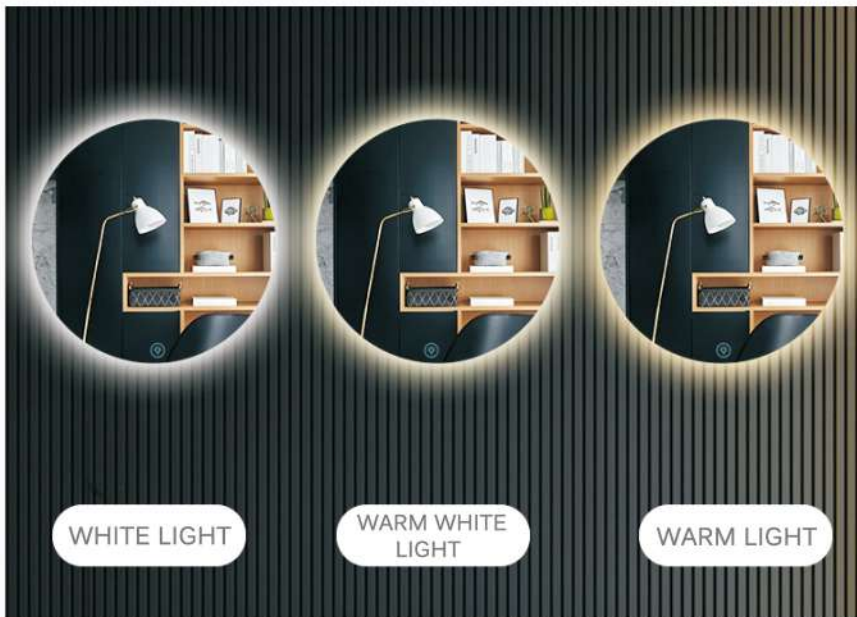

INTELLIGENT TOUCH CONTROL
TOUCH YOUR WORLD

Select 12 herbal essences
No harmful substances added

Intelligent touch switch

Adjust the light brightness freely

CLICK

TOUCH&HOLD

MODEL:Roun Mirror Backlit

Features: Single Touch,Double Touch,Double Touch+Temperature

Bluetooth full function:

WHITE LIGHT WARM WHITE LIGHT
WARM LIGHT

LED INTELLIGENT LIGHT MIRROR

New technology and intelligent technology upgrade

MODEL: Round Mirror inner scrub

Features: Single Touch, double touch, double touch + Time Temperature, Bluetooth full functio

Trichromatic light: White, warm, neutral

Smart Touch | high definition imaging | energy efficient LED

To bring a new life

多种功能配置
配置多样

线控
01.普通款
插电即开

03.高端款
双触摸+LED灯光
+智能除雾

02.常规款
普触摸+LED灯光

04.豪华款
双触摸+时间温度
+蓝牙+智能除雾

04.轻奢款
双触摸+智能除雾
+时间温度

MODEL: Frosted round mirror

Features: Single Touch, double touch, double touch + Time Temperature, Bluetooth full function

Trichromatic light:White, warm,neutral

Smart Bathroom Mirror, enjoy the quality of life