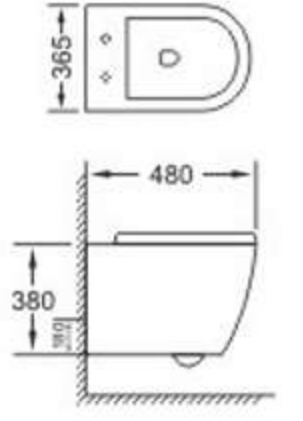

TY009

Wall-hung Toilet
Size: **520x375x335mm**
Wall mounting

TY010

Wall-hung Toilet
Size: **520x350x365mm**
Wall mounting

TY011

Wall-hung Toilet
Size: **520x350x365mm**
Wall mounting

TY012

Wall-hung Toilet
Size: **520x350x365mm**
Wall mounting

TY013

Wall-hung Toilet
Size: **480x365x380mm**
Wall mounting

TY014

Wall-hung Toilet
Size: **480x365x380mm**
Wall mounting

TY015

Wall-hung Toilet
Size: **480x365x380mm**
Wall mounting

TY016

Wall-hung Toilet
Size: **550x365x380mm**
Wall mounting

TY017

Wall-hung Toilet
Size: **550x365x380mm**
Wall mounting

TY018

Wall-hung Toilet
Size: **550x365x380mm**
Wall mounting

TY019

Wall-hung Toilet
Size: **480x365x380mm**
Wall mounting

TY020

Wall-hung Toilet
Size: **480x365x380mm**
Wall mounting