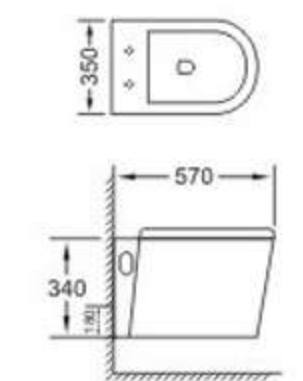

TY024

Wall-hung Toilet
Size: **570x350x340mm**
Wall mounting