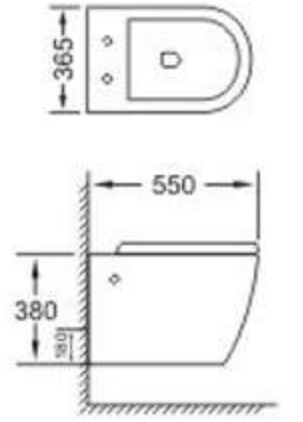

TY009

Wall-hung Toilet
Size: **520x375x335mm**
Wall mounting

TY010

Wall-hung Toilet
Size: **520x350x365mm**
Wall mounting

TY011

Wall-hung Toilet
Size: **520x350x365mm**
Wall mounting

TY012

Wall-hung Toilet
Size: **520x350x365mm**
Wall mounting

TY013

Wall-hung Toilet
Size: **480x365x380mm**
Wall mounting

TY014

Wall-hung Toilet
Size: **480x365x380mm**
Wall mounting

TY015

Wall-hung Toilet
Size: **480x365x380mm**
Wall mounting

TY016

Wall-hung Toilet
Size: **550x365x380mm**
Wall mounting

TY017

Wall-hung Toilet
Size: **550x365x380mm**
Wall mounting

TY018

Wall-hung Toilet
Size: **550x365x380mm**
Wall mounting

TY019

Wall-hung Toilet
Size: **480x365x380mm**
Wall mounting

TY020

Wall-hung Toilet
Size: **480x365x380mm**
Wall mounting