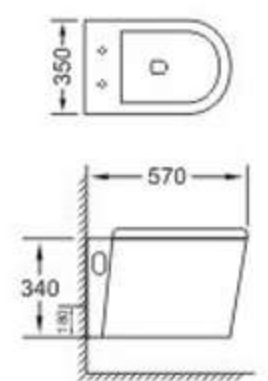

TY013

Wall-hung Toilet
Size: **480x365x380mm**
Wall mounting

TY014

Wall-hung Toilet
Size: **480x365x380mm**
Wall mounting

TY015

Wall-hung Toilet
Size: **480x365x380mm**
Wall mounting

TY016

Wall-hung Toilet
Size: **550x365x380mm**
Wall mounting

TY017

Wall-hung Toilet
Size: **550x365x380mm**
Wall mounting

TY018

Wall-hung Toilet
Size: **550x365x380mm**
Wall mounting

TY019

Wall-hung Toilet
Size: **480x365x380mm**
Wall mounting

TY020

Wall-hung Toilet
Size: **480x365x380mm**
Wall mounting

TY021

Wall-hung Toilet
Size: **480x365x380mm**
Wall mounting

TY022

Wall-hung Toilet
Size: **570x350x340mm**
Wall mounting

TY023

Wall-hung Toilet
Size: **570x350x340mm**
Wall mounting

TY024

Wall-hung Toilet
Size: **570x350x340mm**
Wall mounting