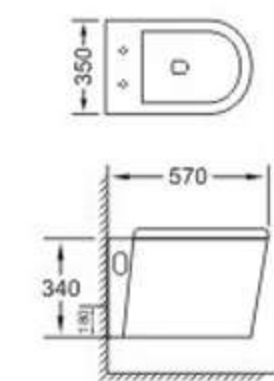

TY013

Wall-hung Toilet
Size: **480x365x380mm**
Wall mounting

TY014

Wall-hung Toilet
Size: **480x365x380mm**
Wall mounting

TY015

Wall-hung Toilet
Size: **480x365x380mm**
Wall mounting

TY016

Wall-hung Toilet
Size: **550x365x380mm**
Wall mounting

TY017

Wall-hung Toilet
Size: **550x365x380mm**
Wall mounting

TY018

Wall-hung Toilet
Size: **550x365x380mm**
Wall mounting

TY019

Wall-hung Toilet
Size: **480x365x380mm**
Wall mounting

TY020

Wall-hung Toilet
Size: **480x365x380mm**
Wall mounting

TY021

Wall-hung Toilet
Size: **480x365x380mm**
Wall mounting

TY022

Wall-hung Toilet
Size: **570x350x340mm**
Wall mounting

TY023

Wall-hung Toilet
Size: **570x350x340mm**
Wall mounting

TY024

Wall-hung Toilet
Size: **570x350x340mm**
Wall mounting