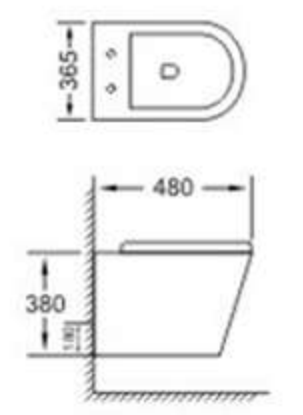

TY013

Wall-hung Toilet
Size: **480x365x380mm**
Wall mounting

TY014

Wall-hung Toilet
Size: **480x365x380mm**
Wall mounting

TY015

Wall-hung Toilet
Size: **480x365x380mm**
Wall mounting

TY016

Wall-hung Toilet
Size: **550x365x380mm**
Wall mounting

TY017

Wall-hung Toilet
Size: **550x365x380mm**
Wall mounting

TY018

Wall-hung Toilet
Size: **550x365x380mm**
Wall mounting

TY019

Wall-hung Toilet
Size: **480x365x380mm**
Wall mounting

TY020

Wall-hung Toilet
Size: **480x365x380mm**
Wall mounting

TY021

Wall-hung Toilet
Size: **480x365x380mm**
Wall mounting

TY022

Wall-hung Toilet
Size: **570x350x340mm**
Wall mounting

TY023

Wall-hung Toilet
Size: **570x350x340mm**
Wall mounting

TY024

Wall-hung Toilet
Size: **570x350x340mm**
Wall mounting