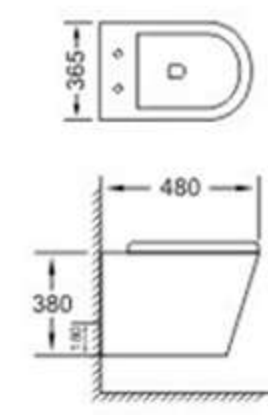

TY013

Wall-hung Toilet
Size: **480x365x380mm**
Wall mounting

TY014

Wall-hung Toilet
Size: **480x365x380mm**
Wall mounting

TY015

Wall-hung Toilet
Size: **480x365x380mm**
Wall mounting

TY016

Wall-hung Toilet
Size: **550x365x380mm**
Wall mounting

TY017

Wall-hung Toilet
Size: **550x365x380mm**
Wall mounting

TY018

Wall-hung Toilet
Size: **550x365x380mm**
Wall mounting

TY019

Wall-hung Toilet
Size: **480x365x380mm**
Wall mounting

TY020

Wall-hung Toilet
Size: **480x365x380mm**
Wall mounting

TY021

Wall-hung Toilet
Size: **480x365x380mm**
Wall mounting

TY022

Wall-hung Toilet
Size: **570x350x340mm**
Wall mounting

TY023

Wall-hung Toilet
Size: **570x350x340mm**
Wall mounting

TY024

Wall-hung Toilet
Size: **570x350x340mm**
Wall mounting