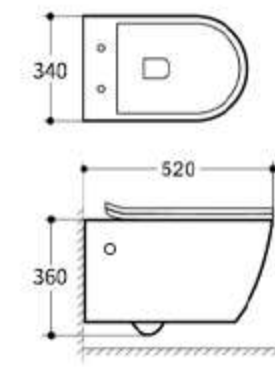

TY032

Wall-hung Toilet
Size: **520x340x360mm**
Wall mounting