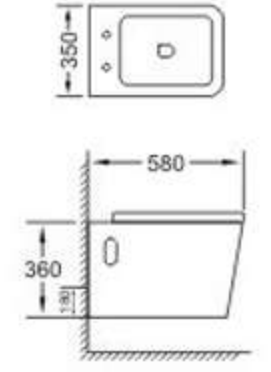

TY021

Wall-hung Toilet
Size: **480x365x380mm**
Wall mounting

TY022

Wall-hung Toilet
Size: **570x350x340mm**
Wall mounting

TY023

Wall-hung Toilet
Size: **570x350x340mm**
Wall mounting

TY024

Wall-hung Toilet
Size: **570x350x340mm**
Wall mounting

TY027

Wall-hung Toilet
Size: **580x350x360mm**
Wall mounting

TY028

Wall-hung Toilet
Size: **580x350x360mm**
Wall mounting

TY029

Wall-hung Toilet
Size: **580x350x360mm**
Wall mounting

TY030

Wall-hung Toilet
Size: **520x340x360mm**
Wall mounting