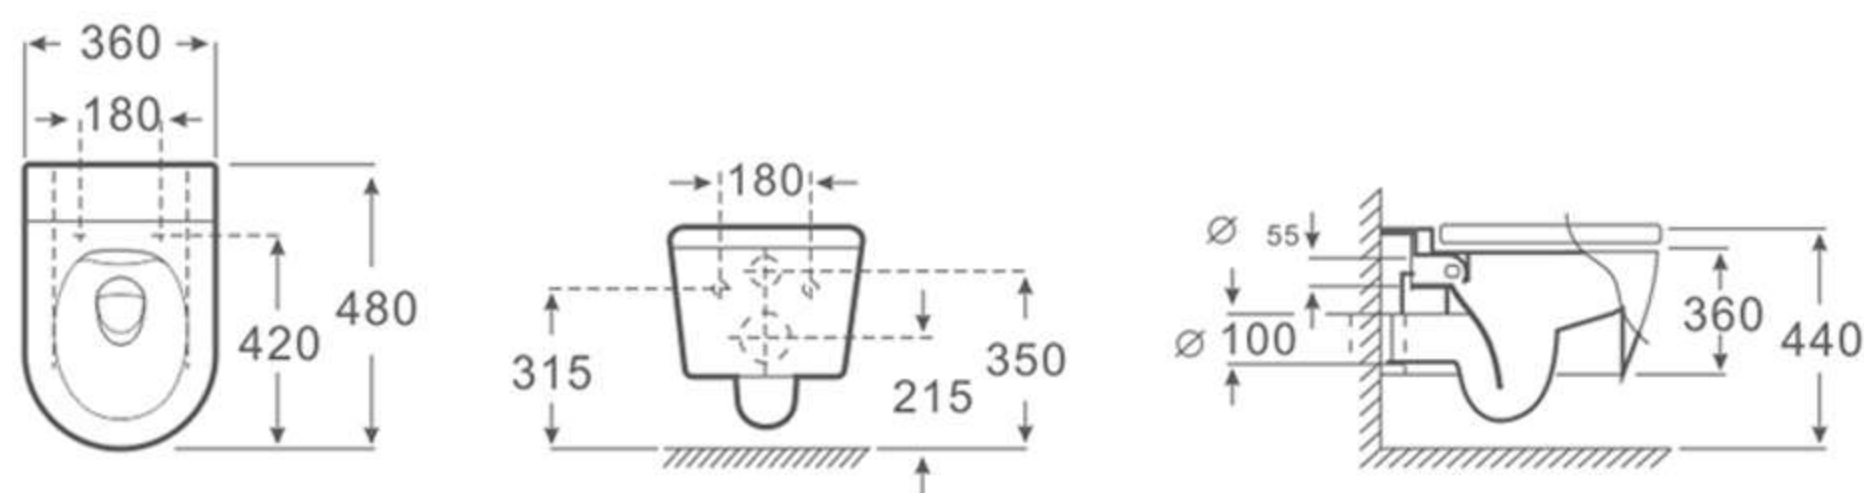

尺寸: 490x450x370mm

A262-GR

挂盆

尺寸: 490x450x370mm

Meet the needs of different decoration styles >>>

W-201MW Matt White

size: 480x360x360mm
P-trap: 180mm

W-201MB Matt Black

size: 480x360x360mm P-trap: 180mm

W-201MG Matt Grey

size: 480x360x360mm P-trap: 180mm

W-201MV Matt Green

size: 480x360x360mm P-trap: 180mm

W-201ML Matt Blue

size: 480x360x360mm P-trap: 180mm

W-201MP Matt Pink