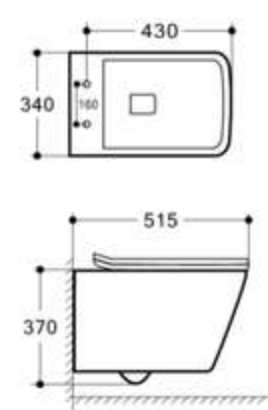

size: 480x360x360mm P-trap: 180mm

W-201MG Matt Grey

size: 480x360x360mm P-trap: 180mm

W-201MV Matt Green

size: 480x360x360mm P-trap: 180mm

W-201ML Matt Blue

size: 480x360x360mm P-trap: 180mm

W-201MP Matt Pink

size: 480x360x360mm P-trap: 180mm

W-201MY Matt Yellow

size: 480x360x360mm P-trap: 180mm

W-201MC Matt Claret

size: 480x360x360mm P-trap: 180mm

W-201MH Matt Brown

size: 480x360x360mm P-trap: 180mm

TY001

Wall-hung Toilet
Size: **530x365x360mm**
Wall mounting

TY002

Wall-hung Toilet
Size: **530x365x360mm**
Wall mounting

TY003

Wall-hung Toilet
Size: **530x365x360mm**
Wall mounting

TY004

Wall-hung Toilet
Size: **515x340x370mm**
Wall mounting

TY005

Wall-hung Toilet
Size: **515x340x370mm**
Wall mounting

TY006

Wall-hung Toilet
Size: **515x340x370mm**
Wall mounting

TY007

Wall-hung Toilet
Size: **520x375x335mm**
Wall mounting

TY008

Wall-hung Toilet
Size: **520x375x335mm**
Wall mounting