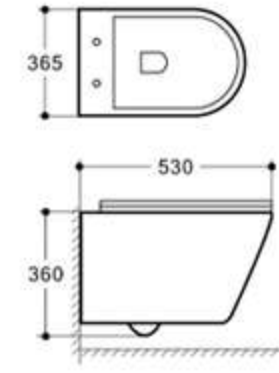

尺寸: 490x450x370mm

A262-GR

挂盆

尺寸: 490x450x370mm

Meet the needs of different decoration styles >>>

W-201MW Matt White

size: 480x360x360mm
P-trap: 180mm

W-201MB Matt Black

size: 480x360x360mm P-trap: 180mm

W-201MG Matt Grey

size: 480x360x360mm P-trap: 180mm

W-201MV Matt Green

size: 480x360x360mm P-trap: 180mm

W-201ML Matt Blue

size: 480x360x360mm P-trap: 180mm

W-201MP Matt Pink

size: 480x360x360mm P-trap: 180mm

W-201MY Matt Yellow

size: 480x360x360mm P-trap: 180mm

W-201MC Matt Claret

size: 480x360x360mm P-trap: 180mm

W-201MH Matt Brown

size: 480x360x360mm P-trap: 180mm

TY001

Wall-hung Toilet
Size: **530x365x360mm**
Wall mounting

TY002

Wall-hung Toilet
Size: **530x365x360mm**
Wall mounting

TY003

Wall-hung Toilet
Size: **530x365x360mm**
Wall mounting

TY004

Wall-hung Toilet
Size: **515x340x370mm**
Wall mounting