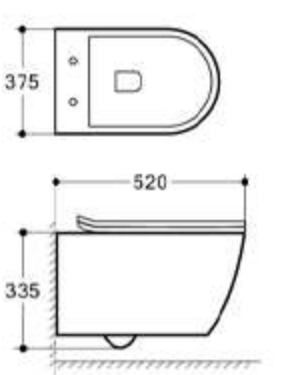

TY009

Wall-hung Toilet
Size: **520x375x335mm**
Wall mounting