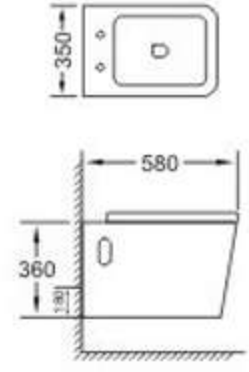

TY017

Wall-hung Toilet
Size: **550x365x380mm**
Wall mounting

TY018

Wall-hung Toilet
Size: **550x365x380mm**
Wall mounting

TY019

Wall-hung Toilet
Size: **480x365x380mm**
Wall mounting

TY020

Wall-hung Toilet
Size: **480x365x380mm**
Wall mounting

TY021

Wall-hung Toilet
Size: **480x365x380mm**
Wall mounting

TY022

Wall-hung Toilet
Size: **570x350x340mm**
Wall mounting

TY023

Wall-hung Toilet
Size: **570x350x340mm**
Wall mounting

TY024

Wall-hung Toilet
Size: **570x350x340mm**
Wall mounting

TY027

Wall-hung Toilet
Size: **580x350x360mm**
Wall mounting

TY028

Wall-hung Toilet
Size: **580x350x360mm**
Wall mounting

TY029

Wall-hung Toilet
Size: **580x350x360mm**
Wall mounting

TY030

Wall-hung Toilet
Size: **520x340x360mm**
Wall mounting