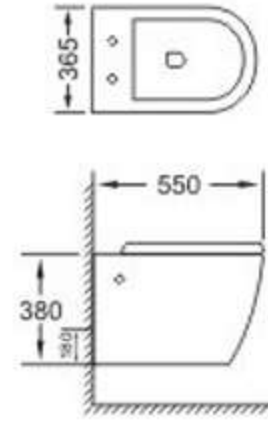

TY009

Wall-hung Toilet
Size: **520x375x335mm**
Wall mounting

TY010

Wall-hung Toilet
Size: **520x350x365mm**
Wall mounting

TY011

Wall-hung Toilet
Size: **520x350x365mm**
Wall mounting

TY012

Wall-hung Toilet
Size: **520x350x365mm**
Wall mounting

TY013

Wall-hung Toilet
Size: **480x365x380mm**
Wall mounting

TY014

Wall-hung Toilet
Size: **480x365x380mm**
Wall mounting

TY015

Wall-hung Toilet
Size: **480x365x380mm**
Wall mounting

TY016

Wall-hung Toilet
Size: **550x365x380mm**
Wall mounting

TY017

Wall-hung Toilet
Size: **550x365x380mm**
Wall mounting

TY018

Wall-hung Toilet
Size: **550x365x380mm**
Wall mounting

TY019

Wall-hung Toilet
Size: **480x365x380mm**
Wall mounting

TY020

Wall-hung Toilet
Size: **480x365x380mm**
Wall mounting