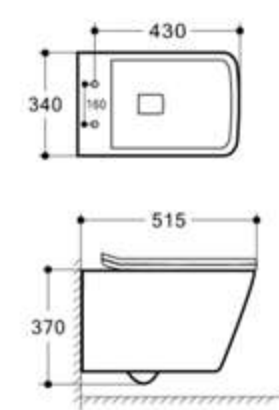

size: 480x360x360mm P-trap: 180mm

W-201MG Matt Grey

size: 480x360x360mm P-trap: 180mm

W-201MV Matt Green

size: 480x360x360mm P-trap: 180mm

W-201ML Matt Blue

size: 480x360x360mm P-trap: 180mm

W-201MP Matt Pink

size: 480x360x360mm P-trap: 180mm

W-201MY Matt Yellow

size: 480x360x360mm P-trap: 180mm

W-201MC Matt Claret

size: 480x360x360mm P-trap: 180mm

W-201MH Matt Brown

size: 480x360x360mm P-trap: 180mm

TY001

Wall-hung Toilet
Size: **530x365x360mm**
Wall mounting

TY002

Wall-hung Toilet
Size: **530x365x360mm**
Wall mounting

TY003

Wall-hung Toilet
Size: **530x365x360mm**
Wall mounting

TY004

Wall-hung Toilet
Size: **515x340x370mm**
Wall mounting

TY005

Wall-hung Toilet
Size: **515x340x370mm**
Wall mounting

TY006

Wall-hung Toilet
Size: **515x340x370mm**
Wall mounting

TY007

Wall-hung Toilet
Size: **520x375x335mm**
Wall mounting

TY008

Wall-hung Toilet
Size: **520x375x335mm**
Wall mounting