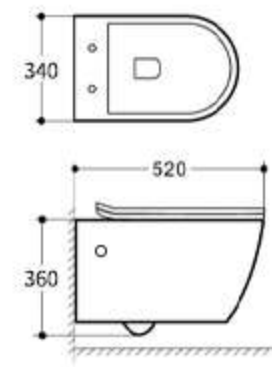

TY030

Wall-hung Toilet
Size: **520x340x360mm**
Wall mounting