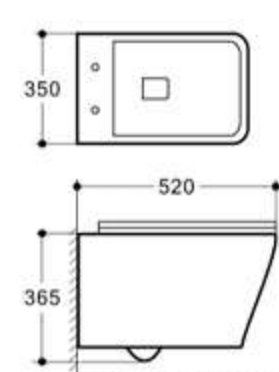

TY001

Wall-hung Toilet
Size: **530x365x360mm**
Wall mounting

TY002

Wall-hung Toilet
Size: **530x365x360mm**
Wall mounting

TY003

Wall-hung Toilet
Size: **530x365x360mm**
Wall mounting

TY004

Wall-hung Toilet
Size: **515x340x370mm**
Wall mounting

TY005

Wall-hung Toilet
Size: **515x340x370mm**
Wall mounting

TY006

Wall-hung Toilet
Size: **515x340x370mm**
Wall mounting

TY007

Wall-hung Toilet
Size: **520x375x335mm**
Wall mounting

TY008

Wall-hung Toilet
Size: **520x375x335mm**
Wall mounting

TY009

Wall-hung Toilet
Size: **520x375x335mm**
Wall mounting

TY010

Wall-hung Toilet
Size: **520x350x365mm**
Wall mounting

TY011

Wall-hung Toilet
Size: **520x350x365mm**
Wall mounting

TY012

Wall-hung Toilet
Size: **520x350x365mm**
Wall mounting