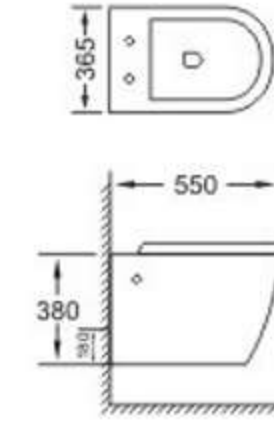

TY009

Wall-hung Toilet
Size: **520x375x335mm**
Wall mounting

TY010

Wall-hung Toilet
Size: **520x350x365mm**
Wall mounting

TY011

Wall-hung Toilet
Size: **520x350x365mm**
Wall mounting

TY012

Wall-hung Toilet
Size: **520x350x365mm**
Wall mounting

TY013

Wall-hung Toilet
Size: **480x365x380mm**
Wall mounting

TY014

Wall-hung Toilet
Size: **480x365x380mm**
Wall mounting

TY015

Wall-hung Toilet
Size: **480x365x380mm**
Wall mounting

TY016

Wall-hung Toilet
Size: **550x365x380mm**
Wall mounting

TY017

Wall-hung Toilet
Size: **550x365x380mm**
Wall mounting

TY018

Wall-hung Toilet
Size: **550x365x380mm**
Wall mounting

TY019

Wall-hung Toilet
Size: **480x365x380mm**
Wall mounting

TY020

Wall-hung Toilet
Size: **480x365x380mm**
Wall mounting