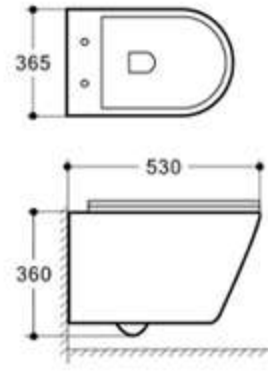

尺寸: 490x450x370mm

A262-GR

挂盆

尺寸: 490x450x370mm

Meet the needs of different decoration styles >>>

W-201MW Matt White

size: 480x360x360mm
P-trap: 180mm

W-201MB Matt Black

size: 480x360x360mm P-trap: 180mm

W-201MG Matt Grey

size: 480x360x360mm P-trap: 180mm

W-201MV Matt Green

size: 480x360x360mm P-trap: 180mm

W-201ML Matt Blue

size: 480x360x360mm P-trap: 180mm

W-201MP Matt Pink

size: 480x360x360mm P-trap: 180mm

W-201MY Matt Yellow

size: 480x360x360mm P-trap: 180mm

W-201MC Matt Claret

size: 480x360x360mm P-trap: 180mm

W-201MH Matt Brown

size: 480x360x360mm P-trap: 180mm

TY001

Wall-hung Toilet
Size: **530x365x360mm**
Wall mounting

TY002

Wall-hung Toilet
Size: **530x365x360mm**
Wall mounting

TY003

Wall-hung Toilet
Size: **530x365x360mm**
Wall mounting

TY004

Wall-hung Toilet
Size: **515x340x370mm**
Wall mounting