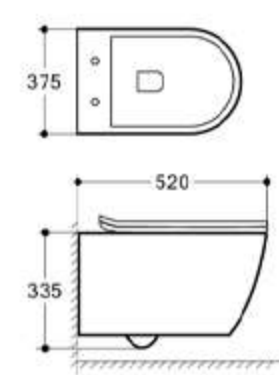

TY001

Wall-hung Toilet
Size: **530x365x360mm**
Wall mounting

TY002

Wall-hung Toilet
Size: **530x365x360mm**
Wall mounting

TY003

Wall-hung Toilet
Size: **530x365x360mm**
Wall mounting

TY004

Wall-hung Toilet
Size: **515x340x370mm**
Wall mounting

TY005

Wall-hung Toilet
Size: **515x340x370mm**
Wall mounting

TY006

Wall-hung Toilet
Size: **515x340x370mm**
Wall mounting

TY007

Wall-hung Toilet
Size: **520x375x335mm**
Wall mounting

TY008

Wall-hung Toilet
Size: **520x375x335mm**
Wall mounting

TY009

Wall-hung Toilet
Size: **520x375x335mm**
Wall mounting

TY010

Wall-hung Toilet
Size: **520x350x365mm**
Wall mounting

TY011

Wall-hung Toilet
Size: **520x350x365mm**
Wall mounting

TY012

Wall-hung Toilet
Size: **520x350x365mm**
Wall mounting