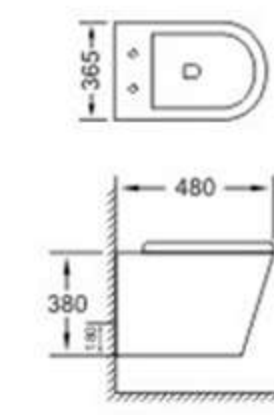

TY013

Wall-hung Toilet
Size: **480x365x380mm**
Wall mounting

TY014

Wall-hung Toilet
Size: **480x365x380mm**
Wall mounting

TY015

Wall-hung Toilet
Size: **480x365x380mm**
Wall mounting

TY016

Wall-hung Toilet
Size: **550x365x380mm**
Wall mounting

TY017

Wall-hung Toilet
Size: **550x365x380mm**
Wall mounting

TY018

Wall-hung Toilet
Size: **550x365x380mm**
Wall mounting

TY019

Wall-hung Toilet
Size: **480x365x380mm**
Wall mounting

TY020

Wall-hung Toilet
Size: **480x365x380mm**
Wall mounting

TY021

Wall-hung Toilet
Size: **480x365x380mm**
Wall mounting

TY022

Wall-hung Toilet
Size: **570x350x340mm**
Wall mounting

TY023

Wall-hung Toilet
Size: **570x350x340mm**
Wall mounting

TY024

Wall-hung Toilet
Size: **570x350x340mm**
Wall mounting