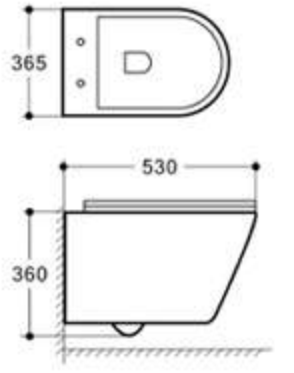

size: 480x360x360mm P-trap: 180mm

W-201MG Matt Grey

size: 480x360x360mm P-trap: 180mm

W-201MV Matt Green

size: 480x360x360mm P-trap: 180mm

W-201ML Matt Blue

size: 480x360x360mm P-trap: 180mm

W-201MP Matt Pink

size: 480x360x360mm P-trap: 180mm

W-201MY Matt Yellow

size: 480x360x360mm P-trap: 180mm

W-201MC Matt Claret

size: 480x360x360mm P-trap: 180mm

W-201MH Matt Brown

size: 480x360x360mm P-trap: 180mm

TY001

Wall-hung Toilet
Size: **530x365x360mm**
Wall mounting

TY002

Wall-hung Toilet
Size: **530x365x360mm**
Wall mounting

TY003

Wall-hung Toilet
Size: **530x365x360mm**
Wall mounting

TY004

Wall-hung Toilet
Size: **515x340x370mm**
Wall mounting

TY005

Wall-hung Toilet
Size: **515x340x370mm**
Wall mounting

TY006

Wall-hung Toilet
Size: **515x340x370mm**
Wall mounting

TY007

Wall-hung Toilet
Size: **520x375x335mm**
Wall mounting

TY008

Wall-hung Toilet
Size: **520x375x335mm**
Wall mounting