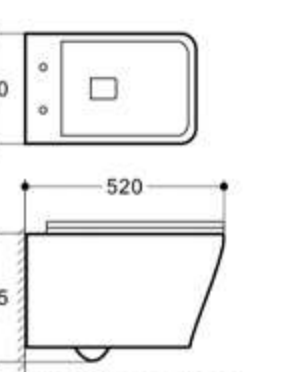

TY012

Wall-hung Toilet
Size: **520x350x365mm**
Wall mounting