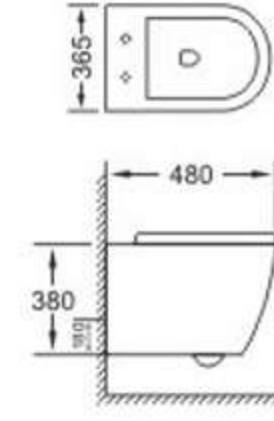

TY009

Wall-hung Toilet
Size: **520x375x335mm**
Wall mounting

TY010

Wall-hung Toilet
Size: **520x350x365mm**
Wall mounting

TY011

Wall-hung Toilet
Size: **520x350x365mm**
Wall mounting

TY012

Wall-hung Toilet
Size: **520x350x365mm**
Wall mounting

TY013

Wall-hung Toilet
Size: **480x365x380mm**
Wall mounting

TY014

Wall-hung Toilet
Size: **480x365x380mm**
Wall mounting

TY015

Wall-hung Toilet
Size: **480x365x380mm**
Wall mounting

TY016

Wall-hung Toilet
Size: **550x365x380mm**
Wall mounting