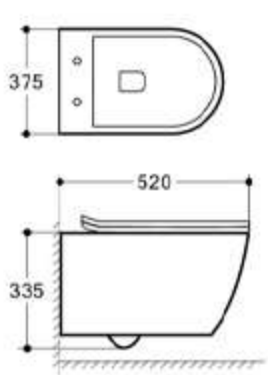

TY007

Wall-hung Toilet
Size: **520x375x335mm**
Wall mounting

TY008

Wall-hung Toilet
Size: **520x375x335mm**
Wall mounting