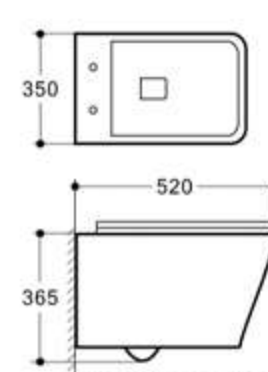

TY010

Wall-hung Toilet
Size: **520x350x365mm**
Wall mounting

TY011

Wall-hung Toilet
Size: **520x350x365mm**
Wall mounting