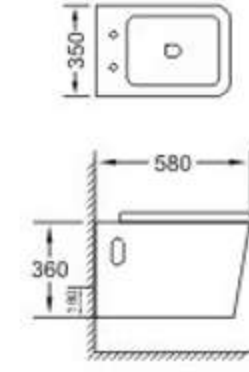

TY027

Wall-hung Toilet
Size: **580x350x360mm**
Wall mounting

TY028

Wall-hung Toilet
Size: **580x350x360mm**
Wall mounting

TY029

Wall-hung Toilet
Size: **580x350x360mm**
Wall mounting

TY030

Wall-hung Toilet
Size: **520x340x360mm**
Wall mounting

TY032

Wall-hung Toilet
Size: **520x340x360mm**
Wall mounting

TY033

Wall-hung Toilet
Size: **520x340x360mm**
Wall mounting