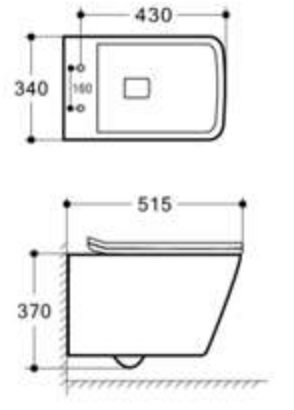

size: 480x360x360mm P-trap: 180mm

W-201MG Matt Grey

size: 480x360x360mm P-trap: 180mm

W-201MV Matt Green

size: 480x360x360mm P-trap: 180mm

W-201ML Matt Blue

size: 480x360x360mm P-trap: 180mm

W-201MP Matt Pink

size: 480x360x360mm P-trap: 180mm

W-201MY Matt Yellow

size: 480x360x360mm P-trap: 180mm

W-201MC Matt Claret

size: 480x360x360mm P-trap: 180mm

W-201MH Matt Brown

size: 480x360x360mm P-trap: 180mm

TY001

Wall-hung Toilet
Size: **530x365x360mm**
Wall mounting

TY002

Wall-hung Toilet
Size: **530x365x360mm**
Wall mounting

TY003

Wall-hung Toilet
Size: **530x365x360mm**
Wall mounting

TY004

Wall-hung Toilet
Size: **515x340x370mm**
Wall mounting

TY005

Wall-hung Toilet
Size: **515x340x370mm**
Wall mounting

TY006

Wall-hung Toilet
Size: **515x340x370mm**
Wall mounting

TY007

Wall-hung Toilet
Size: **520x375x335mm**
Wall mounting

TY008

Wall-hung Toilet
Size: **520x375x335mm**
Wall mounting