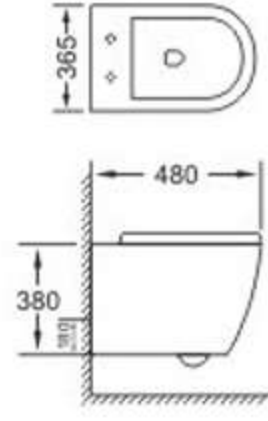

TY005

Wall-hung Toilet
Size: **515x340x370mm**
Wall mounting

TY006

Wall-hung Toilet
Size: **515x340x370mm**
Wall mounting

TY007

Wall-hung Toilet
Size: **520x375x335mm**
Wall mounting

TY008

Wall-hung Toilet
Size: **520x375x335mm**
Wall mounting

TY009

Wall-hung Toilet
Size: **520x375x335mm**
Wall mounting

TY010

Wall-hung Toilet
Size: **520x350x365mm**
Wall mounting

TY011

Wall-hung Toilet
Size: **520x350x365mm**
Wall mounting

TY012

Wall-hung Toilet
Size: **520x350x365mm**
Wall mounting

TY013

Wall-hung Toilet
Size: **480x365x380mm**
Wall mounting

TY014

Wall-hung Toilet
Size: **480x365x380mm**
Wall mounting

TY015

Wall-hung Toilet
Size: **480x365x380mm**
Wall mounting

TY016

Wall-hung Toilet
Size: **550x365x380mm**
Wall mounting