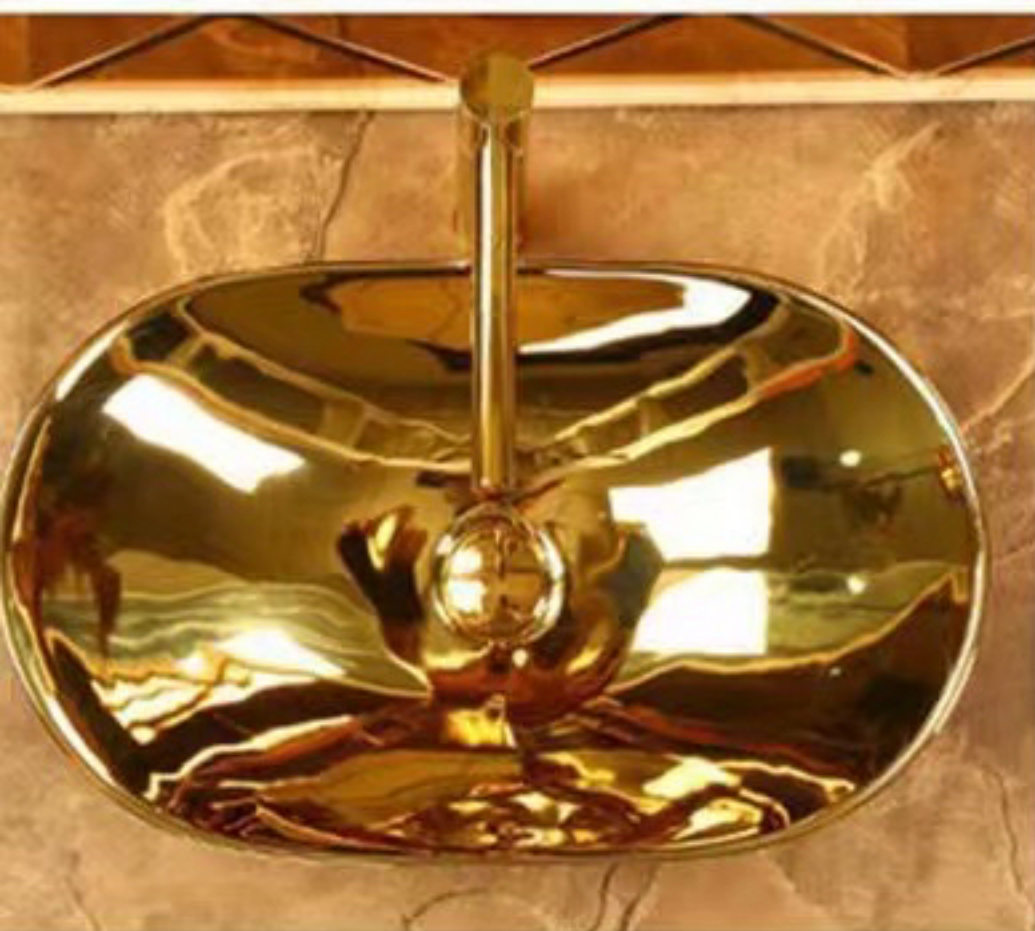

Wall-hung basin  
Size: 560x435x400mm  
Fixing to wall with back

**7547**

Wall-hung basin  
Size: 525x440x410mm  
Fixing to wall with back

**7548**

Wall-hung basin  
Size: 560x440x385mm  
Fixing to wall with back

**7552**

Wall-hung basin  
Size: 530x465x415mm  
Fixing to wall with back

**7552-1**

Wall-hung basin  
Size: 530x465x415mm  
Fixing to wall with back

**7554**

Wall-hung basin  
Size: 560x475x375mm  
Fixing to wall with back

**7555**

Wall-hung basin  
Size: 535x450x380mm  
Fixing to wall with back

**7557**

Wall-hung basin  
Size: 475x460x380mm  
Fixing to wall with back

**610**

Size:540x380x130mm

**610**

Size:540x380x130mm