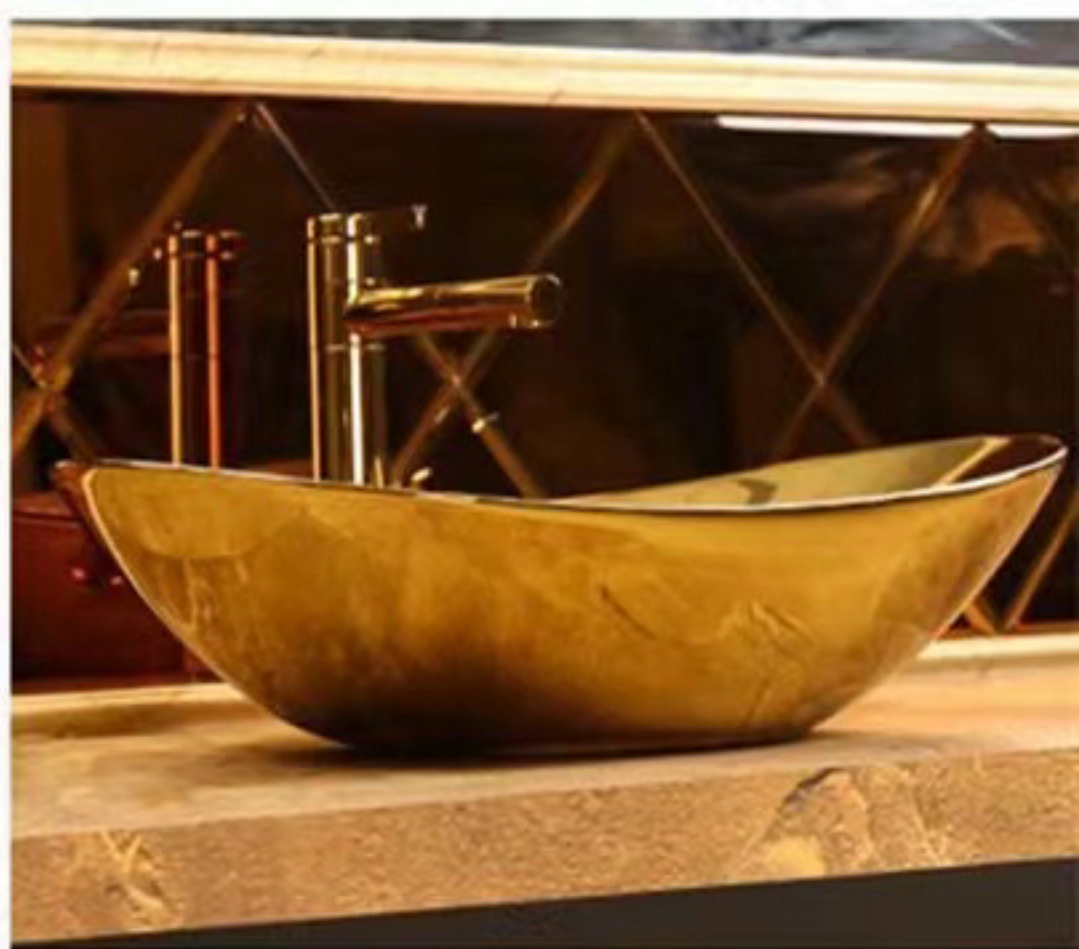

**7552**

Wall-hung basin  
Size: 530x465x415mm  
Fixing to wall with back

**7552-1**

Wall-hung basin  
Size: 530x465x415mm  
Fixing to wall with back

**7554**

Wall-hung basin  
Size: 560x475x375mm  
Fixing to wall with back

**7555**

Wall-hung basin  
Size: 535x450x380mm  
Fixing to wall with back

**7557**

Wall-hung basin  
Size: 475x460x380mm  
Fixing to wall with back

**610**

Size:540x380x130mm

**610**

Size:540x380x130mm