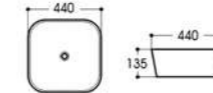

2174 艺术盆/Art basin
Size : 580x455x160mm

2174A 艺术盆/Art basin
Size : 520x460x155mm

2175A 艺术盆/Art basin
Size : 600x400x150mm

2176 艺术盆/Art basin
Size : 360x380x150mm

2254 艺术盆/Art basin
Size : 425x425x140mm

2255 艺术盆/Art basin
Size : 440x440x135mm

2256 艺术盆/Art basin
Size : 415x415x135mm

2256(花纹) 艺术盆/Art basin
Size : 415x415x135mm

2204 艺术盆/Art basin
Size : 520x420x150mm

2241 艺术盆/Art basin
Size : 510x420x150mm

2245右 艺术盆/Art basin
Size : 450x380x160mm