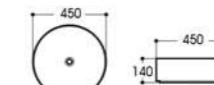

Basin Series

艺术盆系列

PRODUCT INFORMATION
产品资料