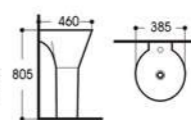

2043E
立柱盆/Pedestal basin
Size : 410x410x840mm