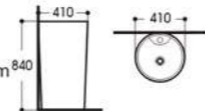

2043E-08
立柱盆/Pedestal basin
Size : 410x410x840mm

2045
立柱盆/Pedestal basin
Size : 400x410x820mm

2046
拖布池/Mop tub
Size : 440x360x415mm

2048
拖布池/Mop tub
Size : 490x340x415mm