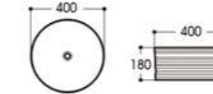

Basin Series

艺术盆系列

PRODUCT INFORMATION
产品资料