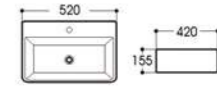

2262 艺术盆/Art basin
Size : 500x405x120mm

2263 艺术盆/Art basin
Size : 430x430x130mm

2264 艺术盆/Art basin
Size : 560x420x145mm

2265 艺术盆/Art basin
Size : 520x420x155mm

2266 艺术盆/Art basin
Size : 460x420x155mm

2267 艺术盆/Art basin
Size : 400x420x155mm