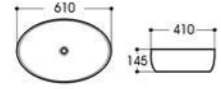

2273B 艺术盆/Art basin
Size : 460x330x130mm

Basin Series

艺术盆系列

PRODUCT INFORMATION
产品资料

2275 艺术盆/Art basin
Size : 600x420x170mm

2276 艺术盆/Art basin
Size : 610x410x145mm

2277 艺术盆/Art basin
Size : 715x410x145mm

2278 艺术盆/Art basin
Size : 460x460x150mm

2295 艺术盆/Art basin
Size : 520x340x150mm

2296B 艺术盆/Art basin
Size : 600x360x150mm

2299 艺术盆/Art basin
Size : 600x410x150mm

2301/2301A 艺术盆/Art basin
Size : 820x420x135mm
Size : 610x410x130mm

2278A 艺术盆/Art basin
Size : 400x400x130mm