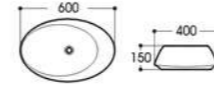

PRODUCT INFORMATION
产品资料

2309 艺术盆/Art basin
Size : 520x360x135mm

2309A 艺术盆/Art basin
Size : 460x360x135mm

2309B 艺术盆/Art basin
Size : 460x460x160mm

2310 艺术盆/Art basin
Size : 600x400x150mm

2504 艺术盆/Art basin
Size : 380x380x150mm

2505 艺术盆/Art basin
Size : 400x400x180mm

2506 艺术盆/Art basin
Size : 500x395x140mm

2506A 艺术盆/Art basin
Size : 390x390x140mm

2310A 艺术盆/Art basin
Size : 520x380x130mm

2405 艺术盆/Art basin
Size : 500x380x140mm

2405A 艺术盆/Art basin
Size : 600x380x140mm