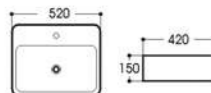

Basin Series

艺术盆系列

PRODUCT INFORMATION
产品资料