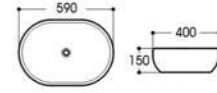

2073 艺术盆/Art basin
Size : 330x280x110mm

2093 艺术盆/Art basin
Size : 590x420x155mm

2109 艺术盆/Art basin
Size : 490x400x180mm

2111 艺术盆/Art basin
Size : 600x460x170mm

2118 艺术盆/Art basin
Size : 400x330x145mm

2075 艺术盆/Art basin
Size : 510x490x180mm

2076 艺术盆/Art basin
Size : 515x425x150mm

2078 艺术盆/Art basin
Size : 560x450x150mm

2079 艺术盆/Art basin
Size : 510x360x150mm

2118(花纹) 艺术盆/Art basin
Size : 400x330x145mm

2126 艺术盆/Art basin
Size : 435x270x330mm

2126-2009 艺术盆/Art basin
Size : 405x515x315mm

2144 艺术盆/Art basin
Size : 590x400x150mm

2086/2086C 艺术盆/Art basin
Size : 480x370x130mm
Size : 400x300x130mm

2086A 艺术盆/Art basin
Size : 505x370x130mm

2087 艺术盆/Art basin
Size : 480x370x130mm

2088 艺术盆/Art basin
Size : 480x370x130mm