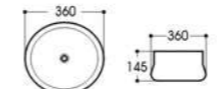

Basin Series

艺术盆系列

PRODUCT INFORMATION
产品资料

HOME
FASHION

时尚·家