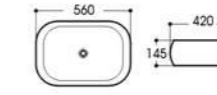

Basin Series

艺术盆系列

PRODUCT
INFORMATION
产品资料

Make Each
Piece Of
Product Perfect

做好每件产品