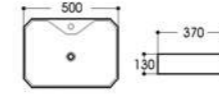

Basin Series

艺术盆系列

PRODUCT INFORMATION
产品资料