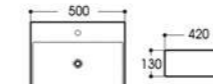

2408 艺术盆/Art basin
Size : 600x350x140mm

2409 艺术盆/Art basin
Size : 600x400x130mm

2410A 艺术盆/Art basin
Size : 500x400x155mm

2509A 艺术盆/Art basin
Size : 390x390x120mm

2601 艺术盆/Art basin
Size : 500x420x130mm

2602 艺术盆/Art basin
Size : 420x420x130mm