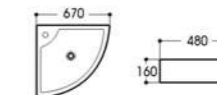

2268 艺术盆/Art basin
Size : 640x400x135mm

2269/2269A 艺术盆/Art basin
Size : 700x410x155mm
Size : 570x370x150mm

2269B 艺术盆/Art basin
Size : 490x310x140mm

2271 艺术盆/Art basin
Size : 400x400x140mm

2273 艺术盆/Art basin
Size : 670x480x160mm

2273B 艺术盆/Art basin
Size : 460x330x130mm

Basin Series

艺术盆系列

PRODUCT INFORMATION
产品资料

2275 艺术盆/Art basin
Size : 600x420x170mm

2276 艺术盆/Art basin
Size : 610x410x145mm

2277 艺术盆/Art basin
Size : 715x410x145mm

2278 艺术盆/Art basin
Size : 460x460x150mm