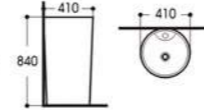

2043E-06
立柱盆/Pedestal basin
Size : 410x410x840mm