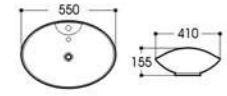

2603 艺术盆/Art basin
Size : 400x400x140mm

2410B 艺术盆/Art basin
Size : 410x380x155mm

2501 艺术盆/Art basin
Size : 500x380x160mm

2502 艺术盆/Art basin
Size : 550x400x115mm

2503 艺术盆/Art basin
Size : 660x380x120mm

2604 艺术盆/Art basin
Size : 400x400x120mm

2605 艺术盆/Art basin
Size : 600x430x190mm

2606 艺术盆/Art basin
Size : 450x450x140mm

2607 艺术盆/Art basin
Size : 550x400x140mm

Basin Series

艺术盆系列

PRODUCT INFORMATION
产品资料

2608 艺术盆/Art basin
Size : 550x410x155mm

2609 艺术盆/Art basin
Size : 415x415x155mm

2610 艺术盆/Art basin
Size : 600x380x100mm

2611 艺术盆/Art basin
Size : 455x455x160mm

2612 艺术盆/Art basin
Size : 520x370x140mm

2613 艺术盆/Art basin
Size : 460x460x135mm

2614 艺术盆/Art basin
Size : 495x395x145mm

2615 艺术盆/Art basin
Size : 515x390x145mm