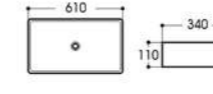

2165 艺术盆/Art basin
Size : 400x400x150mm

2167 艺术盆/Art basin
Size : 460x460x190mm

2167A 艺术盆/Art basin
Size : 600x400x200mm

2169 艺术盆/Art basin
Size : 520x430x160mm

2246 艺术盆/Art basin
Size : 500x400x125mm

2247 艺术盆/Art basin
Size : 610x340x110mm