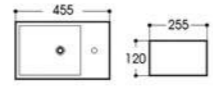

Basin Series

艺术盆系列

PRODUCT INFORMATION
产品资料