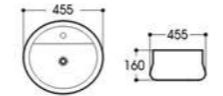

2603 艺术盆/Art basin
Size : 400x400x140mm

2410B 艺术盆/Art basin
Size : 410x380x155mm

2501 艺术盆/Art basin
Size : 500x380x160mm

2502 艺术盆/Art basin
Size : 550x400x115mm

2503 艺术盆/Art basin
Size : 660x380x120mm

2604 艺术盆/Art basin
Size : 400x400x120mm

2605 艺术盆/Art basin
Size : 600x430x190mm

2606 艺术盆/Art basin
Size : 450x450x140mm

2607 艺术盆/Art basin
Size : 550x400x140mm

Basin Series

艺术盆系列

PRODUCT INFORMATION
产品资料

2608 艺术盆/Art basin
Size : 550x410x155mm

2609 艺术盆/Art basin
Size : 415x415x155mm

2610 艺术盆/Art basin
Size : 600x380x100mm

2611 艺术盆/Art basin
Size : 455x455x160mm

2612 艺术盆/Art basin
Size : 520x370x140mm

2613 艺术盆/Art basin
Size : 460x460x135mm

2614 艺术盆/Art basin
Size : 495x395x145mm

2615 艺术盆/Art basin
Size : 515x390x145mm