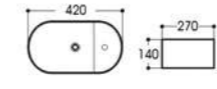

2281 艺术盆/Art basin
Size : 420x420x135mm

2282 艺术盆/Art basin
Size : 550x360x125mm

2283 艺术盆/Art basin
Size : 500x400x135mm

2301B 艺术盆/Art basin
Size : 510x390x140mm

2301C 艺术盆/Art basin
Size : 420x270x140mm

2302 艺术盆/Art basin
Size : 520x360x135mm