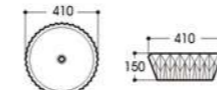

2302A 艺术盆/Art basin
Size : 460x360x135mm

2284 艺术盆/Art basin
Size : 580x380x145mm

2285 艺术盆/Art basin
Size : 520x360x120mm

2287 艺术盆/Art basin
Size : 655x400x120mm

2288 艺术盆/Art basin
Size : 310x310x150mm

2303 艺术盆/Art basin
Size : 410x410x150mm