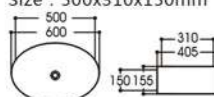

Basin Series

艺术盆系列

PRODUCT INFORMATION
产品资料