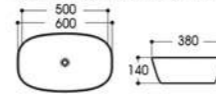

Basin Series

艺术盆系列

PRODUCT INFORMATION
产品资料