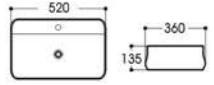

Basin Series

艺术盆系列

PRODUCT INFORMATION
产品资料