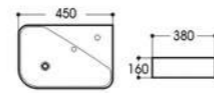

2256A 艺术盆/Art basin
Size : 415x415x135mm