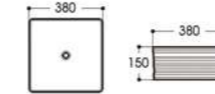

PRODUCT INFORMATION
产品资料

2309 艺术盆/Art basin
Size : 520x360x135mm

2309A 艺术盆/Art basin
Size : 460x360x135mm

2309B 艺术盆/Art basin
Size : 460x460x160mm

2310 艺术盆/Art basin
Size : 600x400x150mm

2504 艺术盆/Art basin
Size : 380x380x150mm