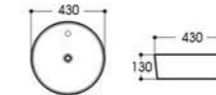

Basin Series

艺术盆系列

PRODUCT
INFORMATION
产品资料

Make Each
Piece Of
Product Perfect

做好每件产品