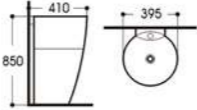

2043E-01 凤尾金
立柱盆/Pedestal basin
Size : 410x410x840mm