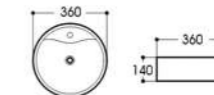

2002 艺术盆/Art basin
Size : 430x430x170mm

2003 艺术盆/Art basin
Size : 380x380x150mm

2008 艺术盆/Art basin
Size : 450x450x170mm

2009 艺术盆/Art basin
Size : 420x420x170mm

2009A 艺术盆/Art basin
Size : 405x405x150mm

2012 艺术盆/Art basin
Size : 400x400x140mm

2012B 艺术盆/Art basin
Size : 360x360x140mm

2013 艺术盆/Art basin
Size : 460x460x155mm

2017 艺术盆/Art basin
Size : 415x415x170mm

2023 艺术盆/Art basin
Size : 500x500x165mm

2024A/2024B 艺术盆/Art basin
Size : 460x460x110mm
Size : 460x460x130mm