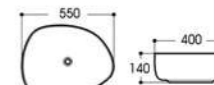

Basin Series

艺术盆系列

PRODUCT INFORMATION
产品资料