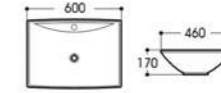

2073 艺术盆/Art basin
Size : 330x280x110mm

2093 艺术盆/Art basin
Size : 590x420x155mm

2109 艺术盆/Art basin
Size : 490x400x180mm

2111 艺术盆/Art basin
Size : 600x460x170mm

2118 艺术盆/Art basin
Size : 400x330x145mm

2075 艺术盆/Art basin
Size : 510x490x180mm

2076 艺术盆/Art basin
Size : 515x425x150mm

2078 艺术盆/Art basin
Size : 560x450x150mm

2079 艺术盆/Art basin
Size : 510x360x150mm

2118(花纹) 艺术盆/Art basin
Size : 400x330x145mm

2126 艺术盆/Art basin
Size : 435x270x330mm

2126-2009 艺术盆/Art basin
Size : 405x515x315mm