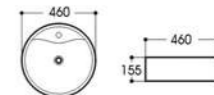

2002 艺术盆/Art basin
Size : 430x430x170mm

2003 艺术盆/Art basin
Size : 380x380x150mm

2008 艺术盆/Art basin
Size : 450x450x170mm

2009 艺术盆/Art basin
Size : 420x420x170mm

2009A 艺术盆/Art basin
Size : 405x405x150mm

2012 艺术盆/Art basin
Size : 400x400x140mm

2012B 艺术盆/Art basin
Size : 360x360x140mm

2013 艺术盆/Art basin
Size : 460x460x155mm

2017 艺术盆/Art basin
Size : 415x415x170mm

2023 艺术盆/Art basin
Size : 500x500x165mm

2024A/2024B 艺术盆/Art basin
Size : 460x460x110mm
Size : 460x460x130mm