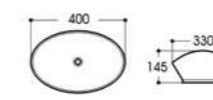

STYLISH LIFE

Our eye-sight towards fashion brings sensitivity and creation into sanitary wares, and build up new manner in brief, bright and smart style.