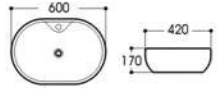

2268 艺术盆/Art basin
Size : 640x400x135mm

2269/2269A 艺术盆/Art basin
Size : 700x410x155mm
Size : 570x370x150mm

2269B 艺术盆/Art basin
Size : 490x310x140mm

2271 艺术盆/Art basin
Size : 400x400x140mm

2273 艺术盆/Art basin
Size : 670x480x160mm

2273B 艺术盆/Art basin
Size : 460x330x130mm

Basin Series

艺术盆系列

PRODUCT INFORMATION
产品资料

2275 艺术盆/Art basin
Size : 600x420x170mm

2276 艺术盆/Art basin
Size : 610x410x145mm

2277 艺术盆/Art basin
Size : 715x410x145mm

2278 艺术盆/Art basin
Size : 460x460x150mm

2295 艺术盆/Art basin
Size : 520x340x150mm

2296B 艺术盆/Art basin
Size : 600x360x150mm

2299 艺术盆/Art basin
Size : 600x410x150mm

2301/2301A 艺术盆/Art basin
Size : 820x420x135mm
Size : 610x410x130mm

2278A 艺术盆/Art basin
Size : 400x400x130mm