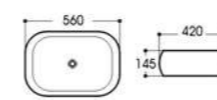

STYLISH LIFE

Our eye-sight towards fashion brings sensitivity and creation into sanitary wares, and build up new manner in brief, bright and smart style.