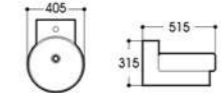

2076 艺术盆/Art basin
Size : 515x425x150mm

2078 艺术盆/Art basin
Size : 560x450x150mm

2079 艺术盆/Art basin
Size : 510x360x150mm

2118(花纹) 艺术盆/Art basin
Size : 400x330x145mm

2126 艺术盆/Art basin
Size : 435x270x330mm

2126-2009 艺术盆/Art basin
Size : 405x515x315mm