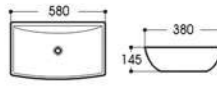

Basin Series

艺术盆系列

PRODUCT INFORMATION
产品资料

HOME
FASHION

时尚·家