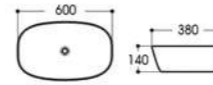

PRODUCT INFORMATION
产品资料

2309 艺术盆/Art basin
Size : 520x360x135mm

2309A 艺术盆/Art basin
Size : 460x360x135mm

2309B 艺术盆/Art basin
Size : 460x460x160mm

2310 艺术盆/Art basin
Size : 600x400x150mm

2504 艺术盆/Art basin
Size : 380x380x150mm

2505 艺术盆/Art basin
Size : 400x400x180mm

2506 艺术盆/Art basin
Size : 500x395x140mm

2506A 艺术盆/Art basin
Size : 390x390x140mm

2310A 艺术盆/Art basin
Size : 520x380x130mm

2405 艺术盆/Art basin
Size : 500x380x140mm

2405A 艺术盆/Art basin
Size : 600x380x140mm

2406 艺术盆/Art basin
Size : 400x400x100mm

2506B 艺术盆/Art basin
Size : 400x400x120mm

2507 艺术盆/Art basin
Size : 550x450x130mm

2508 艺术盆/Art basin
Size : 400x370x155mm

2509 艺术盆/Art basin
Size : 440x440x130mm

2407 艺术盆/Art basin
Size : 480x300x130mm