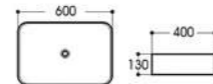

2505 艺术盆/Art basin
Size : 400x400x180mm

2506 艺术盆/Art basin
Size : 500x395x140mm

2506A 艺术盆/Art basin
Size : 390x390x140mm

2310A 艺术盆/Art basin
Size : 520x380x130mm

2405 艺术盆/Art basin
Size : 500x380x140mm

2405A 艺术盆/Art basin
Size : 600x380x140mm

2406 艺术盆/Art basin
Size : 400x400x100mm

2506B 艺术盆/Art basin
Size : 400x400x120mm

2507 艺术盆/Art basin
Size : 550x450x130mm

2508 艺术盆/Art basin
Size : 400x370x155mm

2509 艺术盆/Art basin
Size : 440x440x130mm

2407 艺术盆/Art basin
Size : 480x300x130mm

2408 艺术盆/Art basin
Size : 600x350x140mm

2409 艺术盆/Art basin
Size : 600x400x130mm

2410A 艺术盆/Art basin
Size : 500x400x155mm

2509A 艺术盆/Art basin
Size : 390x390x120mm

2601 艺术盆/Art basin
Size : 500x420x130mm

2602 艺术盆/Art basin
Size : 420x420x130mm