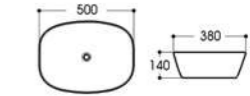

2252/2261 亮光黑树纹
Size : 500x395x145mm
Size : 455x320x135mm