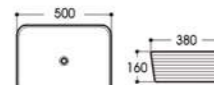

2406 艺术盆/Art basin
Size : 400x400x100mm

2506B 艺术盆/Art basin
Size : 400x400x120mm

2507 艺术盆/Art basin
Size : 550x450x130mm

2508 艺术盆/Art basin
Size : 400x370x155mm

2509 艺术盆/Art basin
Size : 440x440x130mm

2407 艺术盆/Art basin
Size : 480x300x130mm

2408 艺术盆/Art basin
Size : 600x350x140mm

2409 艺术盆/Art basin
Size : 600x400x130mm

2410A 艺术盆/Art basin
Size : 500x400x155mm

2509A 艺术盆/Art basin
Size : 390x390x120mm

2601 艺术盆/Art basin
Size : 500x420x130mm

2602 艺术盆/Art basin
Size : 420x420x130mm

2603 艺术盆/Art basin
Size : 400x400x140mm

2410B 艺术盆/Art basin
Size : 410x380x155mm

2501 艺术盆/Art basin
Size : 500x380x160mm

2502 艺术盆/Art basin
Size : 550x400x115mm

2503 艺术盆/Art basin
Size : 660x380x120mm

2604 艺术盆/Art basin
Size : 400x400x120mm