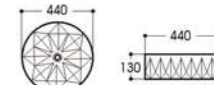

2406 艺术盆/Art basin
Size : 400x400x100mm

2506B 艺术盆/Art basin
Size : 400x400x120mm

2507 艺术盆/Art basin
Size : 550x450x130mm

2508 艺术盆/Art basin
Size : 400x370x155mm

2509 艺术盆/Art basin
Size : 440x440x130mm

2407 艺术盆/Art basin
Size : 480x300x130mm

2408 艺术盆/Art basin
Size : 600x350x140mm

2409 艺术盆/Art basin
Size : 600x400x130mm

2410A 艺术盆/Art basin
Size : 500x400x155mm

2509A 艺术盆/Art basin
Size : 390x390x120mm

2601 艺术盆/Art basin
Size : 500x420x130mm

2602 艺术盆/Art basin
Size : 420x420x130mm