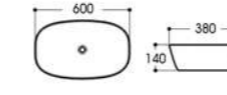

Basin Series

艺术盆系列

PRODUCT INFORMATION
产品资料