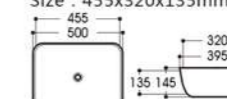

Basin Series

艺术盆系列

PRODUCT INFORMATION
产品资料