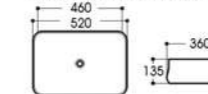

Basin Series

艺术盆系列

PRODUCT INFORMATION
产品资料