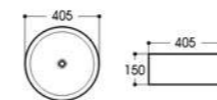

STYLISH LIFE

Our eye-sight towards fashion brings sensitivity and creation into sanitary wares, and build up new manner in brief, bright and smart style.