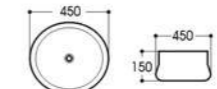

2294A 艺术盆/Art basin
Size : 400x400x140mm

2308 艺术盆/Art basin
Size : 360x360x145mm

2308A 艺术盆/Art basin
Size : 400x400x140mm

2308B 艺术盆/Art basin
Size : 450x450x150mm

HOME
FASHION

时尚·家

Basin Series

艺术盆系列