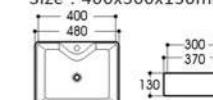

2009A 亮光黑
Size : 405x405x150mm

2086/2086C 亮光黑
Size : 480x370x130mm
Size : 400x300x130mm

2086A 亮光黑
Size : 505x370x130mm

2089/2089C 亮光黑
Size : 480x370x130mm
Size : 400x300x130mm

2089A 亮光黑
Size : 500x370x130mm