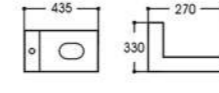

2076 艺术盆/Art basin
Size : 515x425x150mm

2078 艺术盆/Art basin
Size : 560x450x150mm

2079 艺术盆/Art basin
Size : 510x360x150mm

2118(花纹) 艺术盆/Art basin
Size : 400x330x145mm

2126 艺术盆/Art basin
Size : 435x270x330mm

2126-2009 艺术盆/Art basin
Size : 405x515x315mm