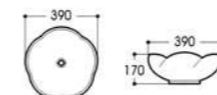

SIMPLE STYLE

They are full of vigor and motion, filled with fashion and current, possessed of special breath of modern metropolitan cities