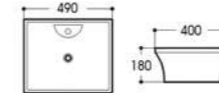

Basin Series

艺术盆系列

PRODUCT INFORMATION
产品资料