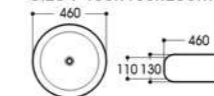

2012B 艺术盆/Art basin
Size : 360x360x140mm

2013 艺术盆/Art basin
Size : 460x460x155mm

2017 艺术盆/Art basin
Size : 415x415x170mm

2023 艺术盆/Art basin
Size : 500x500x165mm

2024A/2024B 艺术盆/Art basin
Size : 460x460x110mm
Size : 460x460x130mm