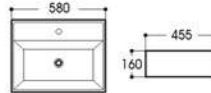

Basin Series

艺术盆系列

PRODUCT INFORMATION
产品资料