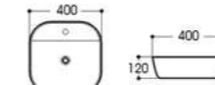

Basin Series

艺术盆系列

PRODUCT INFORMATION
产品资料