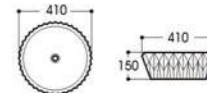

2296B-G47 电镀
Size : 600x360x150mm