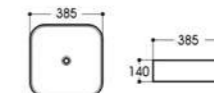

2256 艺术盆/Art basin
Size : 415x415x135mm

2256(花纹) 艺术盆/Art basin
Size : 415x415x135mm

2204 艺术盆/Art basin
Size : 520x420x150mm

2241 艺术盆/Art basin
Size : 510x420x150mm

2245右 艺术盆/Art basin
Size : 450x380x160mm

2245左 艺术盆/Art basin
Size : 450x380x160mm

2256A 艺术盆/Art basin
Size : 415x415x135mm

2257 艺术盆/Art basin
Size : 425x425x120mm

2258 艺术盆/Art basin
Size : 385x385x140mm

2259 艺术盆/Art basin
Size : 500x400x135mm

Basin Series