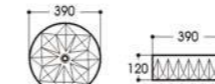

2408 艺术盆/Art basin
Size : 600x350x140mm

2409 艺术盆/Art basin
Size : 600x400x130mm

2410A 艺术盆/Art basin
Size : 500x400x155mm

2509A 艺术盆/Art basin
Size : 390x390x120mm

2601 艺术盆/Art basin
Size : 500x420x130mm

2602 艺术盆/Art basin
Size : 420x420x130mm