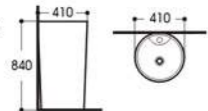

2043E-03
立柱盆/Pedestal basin
Size : 410x410x840mm