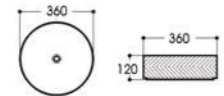

2610 艺术盆/Art basin
Size : 600x380x100mm

2611 艺术盆/Art basin
Size : 455x455x160mm

2612 艺术盆/Art basin
Size : 520x370x140mm

2613 艺术盆/Art basin
Size : 460x460x135mm

2614 艺术盆/Art basin
Size : 495x395x145mm

2615 艺术盆/Art basin
Size : 515x390x145mm

2616 艺术盆/Art basin
Size : 360x360x120mm

2618A(花纹) 艺术盆/Art basin
Size : 360x360x120mm

2618B(花纹) 艺术盆/Art basin
Size : 360x360x120mm

2618C(花纹) 艺术盆/Art basin
Size : 360x360x120mm

2620(荷花) 艺术盆/Art basin
Size : 400x400x130mm