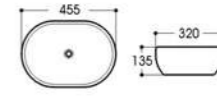

2245左 艺术盆/Art basin
Size : 450x380x160mm

2256A 艺术盆/Art basin
Size : 415x415x135mm

2257 艺术盆/Art basin
Size : 425x425x120mm

2258 艺术盆/Art basin
Size : 385x385x140mm

2259 艺术盆/Art basin
Size : 500x400x135mm

Basin Series

艺术盆系列

PRODUCT
INFORMATION
产品资料

Make Each
Piece Of
Product Perfect

做好每件产品

2260 艺术盆/Art basin
Size : 450x400x145mm

2261 艺术盆/Art basin
Size : 455x320x135mm

2261A 艺术盆/Art basin
Size : 455x320x135mm

2261B 艺术盆/Art basin
Size : 455x320x135mm