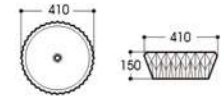

Basin Series

艺术盆系列

PRODUCT
INFORMATION
产品资料