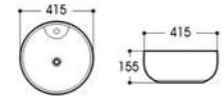

2603 艺术盆/Art basin
Size : 400x400x140mm

2410B 艺术盆/Art basin
Size : 410x380x155mm

2501 艺术盆/Art basin
Size : 500x380x160mm

2502 艺术盆/Art basin
Size : 550x400x115mm

2503 艺术盆/Art basin
Size : 660x380x120mm

2604 艺术盆/Art basin
Size : 400x400x120mm

2605 艺术盆/Art basin
Size : 600x430x190mm

2606 艺术盆/Art basin
Size : 450x450x140mm

2607 艺术盆/Art basin
Size : 550x400x140mm

Basin Series

艺术盆系列

PRODUCT INFORMATION
产品资料

2608 艺术盆/Art basin
Size : 550x410x155mm

2609 艺术盆/Art basin
Size : 415x415x155mm

2610 艺术盆/Art basin
Size : 600x380x100mm

2611 艺术盆/Art basin
Size : 455x455x160mm

2612 艺术盆/Art basin
Size : 520x370x140mm

2613 艺术盆/Art basin
Size : 460x460x135mm

2614 艺术盆/Art basin
Size : 495x395x145mm

2615 艺术盆/Art basin
Size : 515x390x145mm