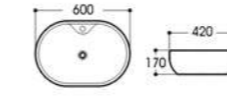

2252/2261 亮光黑飞机纹
Size : 500x395x145mm
Size : 455x320x135mm

2252/2261 亮光黑豹纹
Size : 500x395x145mm
Size : 455x320x135mm

2252/2261 亮光黑三角纹
Size : 500x395x145mm
Size : 455x320x135mm

2275 亮光黑树纹
Size : 600x420x170mm