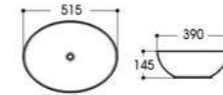

2605 艺术盆/Art basin
Size : 600x430x190mm

2606 艺术盆/Art basin
Size : 450x450x140mm

2607 艺术盆/Art basin
Size : 550x400x140mm

Basin Series

艺术盆系列

PRODUCT INFORMATION
产品资料

2608 艺术盆/Art basin
Size : 550x410x155mm

2609 艺术盆/Art basin
Size : 415x415x155mm

2610 艺术盆/Art basin
Size : 600x380x100mm

2611 艺术盆/Art basin
Size : 455x455x160mm

2612 艺术盆/Art basin
Size : 520x370x140mm

2613 艺术盆/Art basin
Size : 460x460x135mm

2614 艺术盆/Art basin
Size : 495x395x145mm

2615 艺术盆/Art basin
Size : 515x390x145mm

2616 艺术盆/Art basin
Size : 360x360x120mm

2618A(花纹) 艺术盆/Art basin
Size : 360x360x120mm

2618B(花纹) 艺术盆/Art basin
Size : 360x360x120mm

2618C(花纹) 艺术盆/Art basin
Size : 360x360x120mm

2620(荷花) 艺术盆/Art basin
Size : 400x400x130mm