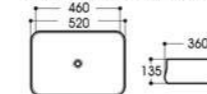

Basin Series

艺术盆系列

PRODUCT INFORMATION
产品资料