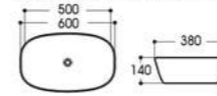

2405/2405A-S040 水转印
Size : 500x380x140mm
Size : 600x380x140mm

2405/2405A-S041 水转印
Size : 500x380x140mm
Size : 600x380x140mm

2405/2405A-S042 水转印
Size : 500x380x140mm
Size : 600x380x140mm

2405/2405A-S043 水转印
Size : 500x380x140mm
Size : 600x380x140mm