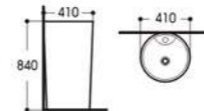

2043E-08
立柱盆/Pedestal basin
Size : 410x410x840mm

2045
立柱盆/Pedestal basin
Size : 400x410x820mm

2046
拖布池/Mop tub
Size : 440x360x415mm

2048
拖布池/Mop tub
Size : 490x340x415mm