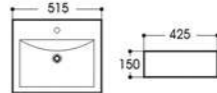

Basin Series

艺术盆系列

PRODUCT INFORMATION
产品资料