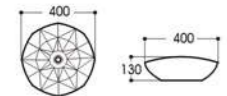

2610 艺术盆/Art basin
Size : 600x380x100mm

2611 艺术盆/Art basin
Size : 455x455x160mm

2612 艺术盆/Art basin
Size : 520x370x140mm

2613 艺术盆/Art basin
Size : 460x460x135mm

2614 艺术盆/Art basin
Size : 495x395x145mm

2615 艺术盆/Art basin
Size : 515x390x145mm

2616 艺术盆/Art basin
Size : 360x360x120mm

2618A(花纹) 艺术盆/Art basin
Size : 360x360x120mm

2618B(花纹) 艺术盆/Art basin
Size : 360x360x120mm

2618C(花纹) 艺术盆/Art basin
Size : 360x360x120mm

2620(荷花) 艺术盆/Art basin
Size : 400x400x130mm

2620A(荷花) 艺术盆/Art basin
Size : 450x450x135mm

2621 艺术盆/Art basin
Size : 630x360x150mm

DIFFERENT
INDUSTRIAL DESIGN

不一样的工业设计

2086/2086C 黑线条
Size : 480x370x130mm
Size : 400x300x130mm

2246 黑线条
Size : 500x400x125mm