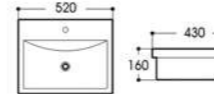

2165 艺术盆/Art basin
Size : 400x400x150mm

2167 艺术盆/Art basin
Size : 460x460x190mm

2167A 艺术盆/Art basin
Size : 600x400x200mm

2169 艺术盆/Art basin
Size : 520x430x160mm

2246 艺术盆/Art basin
Size : 500x400x125mm

2247 艺术盆/Art basin
Size : 610x340x110mm