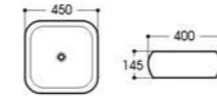

2245左 艺术盆/Art basin
Size : 450x380x160mm

2256A 艺术盆/Art basin
Size : 415x415x135mm

2257 艺术盆/Art basin
Size : 425x425x120mm

2258 艺术盆/Art basin
Size : 385x385x140mm

2259 艺术盆/Art basin
Size : 500x400x135mm

Basin Series

艺术盆系列

PRODUCT
INFORMATION
产品资料

Make Each
Piece Of
Product Perfect

做好每件产品

2260 艺术盆/Art basin
Size : 450x400x145mm

2261 艺术盆/Art basin
Size : 455x320x135mm

2261A 艺术盆/Art basin
Size : 455x320x135mm

2261B 艺术盆/Art basin
Size : 455x320x135mm