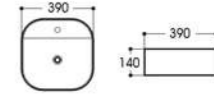

PRODUCT INFORMATION
产品资料

2309 艺术盆/Art basin
Size : 520x360x135mm

2309A 艺术盆/Art basin
Size : 460x360x135mm

2309B 艺术盆/Art basin
Size : 460x460x160mm

2310 艺术盆/Art basin
Size : 600x400x150mm

2504 艺术盆/Art basin
Size : 380x380x150mm

2505 艺术盆/Art basin
Size : 400x400x180mm

2506 艺术盆/Art basin
Size : 500x395x140mm

2506A 艺术盆/Art basin
Size : 390x390x140mm

2310A 艺术盆/Art basin
Size : 520x380x130mm

2405 艺术盆/Art basin
Size : 500x380x140mm

2405A 艺术盆/Art basin
Size : 600x380x140mm