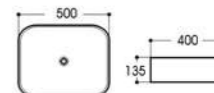

2256 艺术盆/Art basin
Size : 415x415x135mm

2256(花纹) 艺术盆/Art basin
Size : 415x415x135mm

2204 艺术盆/Art basin
Size : 520x420x150mm

2241 艺术盆/Art basin
Size : 510x420x150mm

2245右 艺术盆/Art basin
Size : 450x380x160mm

2245左 艺术盆/Art basin
Size : 450x380x160mm

2256A 艺术盆/Art basin
Size : 415x415x135mm

2257 艺术盆/Art basin
Size : 425x425x120mm

2258 艺术盆/Art basin
Size : 385x385x140mm

2259 艺术盆/Art basin
Size : 500x400x135mm

Basin Series