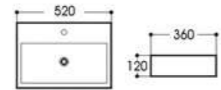

Basin Series

艺术盆系列

PRODUCT INFORMATION
产品资料

HOME
FASHION

时尚·家