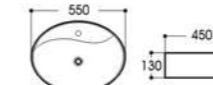

Basin Series

艺术盆系列

PRODUCT INFORMATION
产品资料