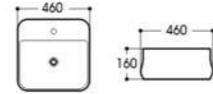

PRODUCT INFORMATION
产品资料

2309 艺术盆/Art basin
Size : 520x360x135mm

2309A 艺术盆/Art basin
Size : 460x360x135mm

2309B 艺术盆/Art basin
Size : 460x460x160mm

2310 艺术盆/Art basin
Size : 600x400x150mm

2504 艺术盆/Art basin
Size : 380x380x150mm

2505 艺术盆/Art basin
Size : 400x400x180mm

2506 艺术盆/Art basin
Size : 500x395x140mm

2506A 艺术盆/Art basin
Size : 390x390x140mm

2310A 艺术盆/Art basin
Size : 520x380x130mm

2405 艺术盆/Art basin
Size : 500x380x140mm

2405A 艺术盆/Art basin
Size : 600x380x140mm