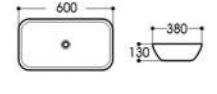

2071 艺术盆/Art basin
Size : 410x410x150mm