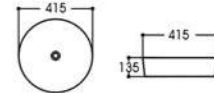

2174 艺术盆/Art basin
Size : 580x455x160mm

2174A 艺术盆/Art basin
Size : 520x460x155mm

2175A 艺术盆/Art basin
Size : 600x400x150mm

2176 艺术盆/Art basin
Size : 360x380x150mm

2254 艺术盆/Art basin
Size : 425x425x140mm

2255 艺术盆/Art basin
Size : 440x440x135mm

2256 艺术盆/Art basin
Size : 415x415x135mm

2256(花纹) 艺术盆/Art basin
Size : 415x415x135mm

2204 艺术盆/Art basin
Size : 520x420x150mm

2241 艺术盆/Art basin
Size : 510x420x150mm

2245右 艺术盆/Art basin
Size : 450x380x160mm