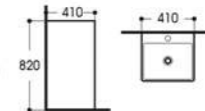

2043E-08
立柱盆/Pedestal basin
Size : 410x410x840mm

2045
立柱盆/Pedestal basin
Size : 400x410x820mm

2046
拖布池/Mop tub
Size : 440x360x415mm

2048
拖布池/Mop tub
Size : 490x340x415mm