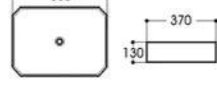

Basin Series

艺术盆系列

PRODUCT INFORMATION
产品资料