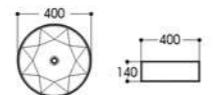

2260 亮光黑白
Size : 450x400x145mm

2261 亮光黑白
Size : 455x320x135mm

2269 亮光黑白
Size : 700x410x155mm

2269A/2269B 亮光黑白
Size : 570x370x150mm
Size : 490x310x140mm

2271 亮光黑白
Size : 400x400x140mm

2405/2405A 亮光黑白
Size : 500x380x140mm
Size : 600x380x140mm