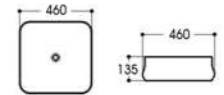

2605 艺术盆/Art basin
Size : 600x430x190mm

2606 艺术盆/Art basin
Size : 450x450x140mm

2607 艺术盆/Art basin
Size : 550x400x140mm

Basin Series

艺术盆系列

PRODUCT INFORMATION
产品资料

2608 艺术盆/Art basin
Size : 550x410x155mm

2609 艺术盆/Art basin
Size : 415x415x155mm

2610 艺术盆/Art basin
Size : 600x380x100mm

2611 艺术盆/Art basin
Size : 455x455x160mm

2612 艺术盆/Art basin
Size : 520x370x140mm

2613 艺术盆/Art basin
Size : 460x460x135mm

2614 艺术盆/Art basin
Size : 495x395x145mm

2615 艺术盆/Art basin
Size : 515x390x145mm

2616 艺术盆/Art basin
Size : 360x360x120mm

2618A(花纹) 艺术盆/Art basin
Size : 360x360x120mm

2618B(花纹) 艺术盆/Art basin
Size : 360x360x120mm

2618C(花纹) 艺术盆/Art basin
Size : 360x360x120mm

2620(荷花) 艺术盆/Art basin
Size : 400x400x130mm