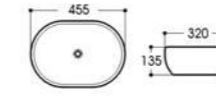

2245左 艺术盆/Art basin
Size : 450x380x160mm

2256A 艺术盆/Art basin
Size : 415x415x135mm

2257 艺术盆/Art basin
Size : 425x425x120mm

2258 艺术盆/Art basin
Size : 385x385x140mm

2259 艺术盆/Art basin
Size : 500x400x135mm

Basin Series

艺术盆系列

PRODUCT
INFORMATION
产品资料

Make Each
Piece Of
Product Perfect

做好每件产品

2260 艺术盆/Art basin
Size : 450x400x145mm

2261 艺术盆/Art basin
Size : 455x320x135mm

2261A 艺术盆/Art basin
Size : 455x320x135mm

2261B 艺术盆/Art basin
Size : 455x320x135mm