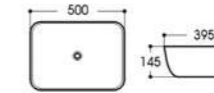

2247A 艺术盆/Art basin
Size : 500x340x110mm

2248 艺术盆/Art basin
Size : 360x360x130mm

2170 艺术盆/Art basin
Size : 420x300x150mm
Size : 460x320x150mm

2170A 艺术盆/Art basin
Size : 420x300x150mm
Size : 460x320x150mm

2171 艺术盆/Art basin
Size : 455x255x120mm

2173 艺术盆/Art basin
Size : 600x410x150mm

2249 艺术盆/Art basin
Size : 600x420x130mm

2251 艺术盆/Art basin
Size : 420x420x125mm

2252 艺术盆/Art basin
Size : 500x395x145mm

2253 艺术盆/Art basin
Size : 395x395x140mm