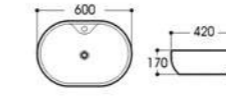

Basin Series

艺术盆系列

PRODUCT INFORMATION
产品资料