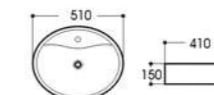

2012B 艺术盆/Art basin
Size : 360x360x140mm

2013 艺术盆/Art basin
Size : 460x460x155mm

2017 艺术盆/Art basin
Size : 415x415x170mm

2023 艺术盆/Art basin
Size : 500x500x165mm

2024A/2024B 艺术盆/Art basin
Size : 460x460x110mm
Size : 460x460x130mm

2035 艺术盆/Art basin
Size : 460x460x170mm

2037 艺术盆/Art basin
Size : 390x390x170mm

2040 艺术盆/Art basin
Size : 410x410x165mm

2041 艺术盆/Art basin
Size : 510x410x150mm

2043 艺术盆/Art basin
Size : 410x395x245mm

Basin Series