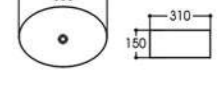

2144A 艺术盆/Art basin
Size : 475x340x140mm

2161B 艺术盆/Art basin
Size : 575x380x115mm

2164 艺术盆/Art basin
Size : 600x405x155mm

2164A 艺术盆/Art basin
Size : 500x310x150mm

Basin Series

艺术盆系列

PRODUCT INFORMATION
产品资料