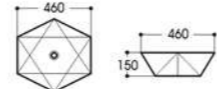

2273B 艺术盆/Art basin
Size : 460x330x130mm

Basin Series

艺术盆系列

PRODUCT INFORMATION
产品资料

2275 艺术盆/Art basin
Size : 600x420x170mm

2276 艺术盆/Art basin
Size : 610x410x145mm

2277 艺术盆/Art basin
Size : 715x410x145mm

2278 艺术盆/Art basin
Size : 460x460x150mm