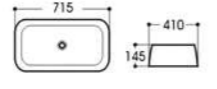

2273B 艺术盆/Art basin
Size : 460x330x130mm

Basin Series

艺术盆系列

PRODUCT INFORMATION
产品资料

2275 艺术盆/Art basin
Size : 600x420x170mm

2276 艺术盆/Art basin
Size : 610x410x145mm

2277 艺术盆/Art basin
Size : 715x410x145mm

2278 艺术盆/Art basin
Size : 460x460x150mm