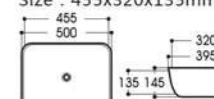

2164/2164A-A1 金色几何纹
Size : 600x405x155mm
Size : 500x310x150mm