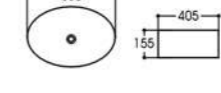

Basin Series

艺术盆系列

PRODUCT INFORMATION
产品资料