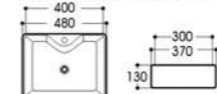

艺术盆系列

PRODUCT INFORMATION
产品资料

2053 艺术盆/Art basin
Size : 420x420x135mm

2055 艺术盆/Art basin
Size : 630x420x120mm

2061 艺术盆/Art basin
Size : 555x345x140mm

2070 艺术盆/Art basin
Size : 380x380x130mm

2089/2089C 艺术盆/Art basin
Size : 480x370x130mm
Size : 400x300x130mm