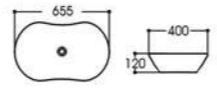

2302A 艺术盆/Art basin
Size : 460x360x135mm

2284 艺术盆/Art basin
Size : 580x380x145mm

2285 艺术盆/Art basin
Size : 520x360x120mm

2287 艺术盆/Art basin
Size : 655x400x120mm

2288 艺术盆/Art basin
Size : 310x310x150mm

2303 艺术盆/Art basin
Size : 410x410x150mm