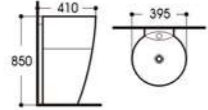

2043A-02
立柱盆/Pedestal basin
Size : 410x395x850mm