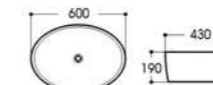

Basin Series

艺术盆系列

PRODUCT INFORMATION
产品资料