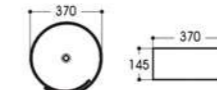

Basin Series

艺术盆系列

PRODUCT INFORMATION
产品资料

HOME
FASHION

时尚·家