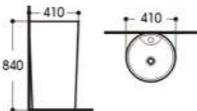

2043E-04
立柱盆/Pedestal basin
Size : 410x410x840mm