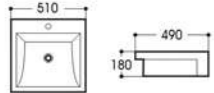

2073 艺术盆/Art basin
Size : 330x280x110mm

2093 艺术盆/Art basin
Size : 590x420x155mm

2109 艺术盆/Art basin
Size : 490x400x180mm

2111 艺术盆/Art basin
Size : 600x460x170mm

2118 艺术盆/Art basin
Size : 400x330x145mm

2075 艺术盆/Art basin
Size : 510x490x180mm