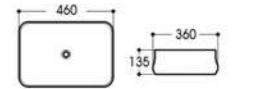

2284 艺术盆/Art basin
Size : 580x380x145mm