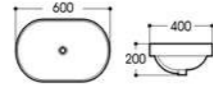

Basin Series

艺术盆系列

PRODUCT INFORMATION
产品资料