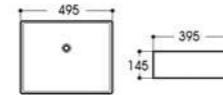

2610 艺术盆/Art basin
Size : 600x380x100mm

2611 艺术盆/Art basin
Size : 455x455x160mm

2612 艺术盆/Art basin
Size : 520x370x140mm

2613 艺术盆/Art basin
Size : 460x460x135mm

2614 艺术盆/Art basin
Size : 495x395x145mm

2615 艺术盆/Art basin
Size : 515x390x145mm

2616 艺术盆/Art basin
Size : 360x360x120mm

2618A(花纹) 艺术盆/Art basin
Size : 360x360x120mm

2618B(花纹) 艺术盆/Art basin
Size : 360x360x120mm

2618C(花纹) 艺术盆/Art basin
Size : 360x360x120mm

2620(荷花) 艺术盆/Art basin
Size : 400x400x130mm