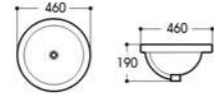

Basin Series

艺术盆系列

PRODUCT INFORMATION
产品资料