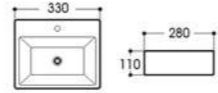

2093 艺术盆/Art basin
Size : 590x420x155mm