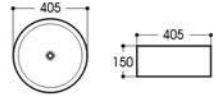

Basin Series

艺术盆系列

PRODUCT INFORMATION
产品资料