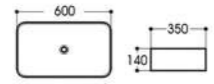

2505 艺术盆/Art basin
Size : 400x400x180mm

2506 艺术盆/Art basin
Size : 500x395x140mm

2506A 艺术盆/Art basin
Size : 390x390x140mm

2310A 艺术盆/Art basin
Size : 520x380x130mm

2405 艺术盆/Art basin
Size : 500x380x140mm

2405A 艺术盆/Art basin
Size : 600x380x140mm

2406 艺术盆/Art basin
Size : 400x400x100mm

2506B 艺术盆/Art basin
Size : 400x400x120mm

2507 艺术盆/Art basin
Size : 550x450x130mm

2508 艺术盆/Art basin
Size : 400x370x155mm

2509 艺术盆/Art basin
Size : 440x440x130mm

2407 艺术盆/Art basin
Size : 480x300x130mm

2408 艺术盆/Art basin
Size : 600x350x140mm

2409 艺术盆/Art basin
Size : 600x400x130mm

2410A 艺术盆/Art basin
Size : 500x400x155mm

2509A 艺术盆/Art basin
Size : 390x390x120mm

2601 艺术盆/Art basin
Size : 500x420x130mm

2602 艺术盆/Art basin
Size : 420x420x130mm