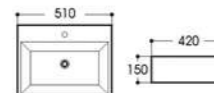

2256 艺术盆/Art basin
Size : 415x415x135mm

2256(花纹) 艺术盆/Art basin
Size : 415x415x135mm

2204 艺术盆/Art basin
Size : 520x420x150mm

2241 艺术盆/Art basin
Size : 510x420x150mm

2245右 艺术盆/Art basin
Size : 450x380x160mm