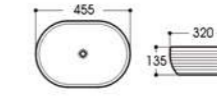

2245左 艺术盆/Art basin
Size : 450x380x160mm

2256A 艺术盆/Art basin
Size : 415x415x135mm

2257 艺术盆/Art basin
Size : 425x425x120mm

2258 艺术盆/Art basin
Size : 385x385x140mm

2259 艺术盆/Art basin
Size : 500x400x135mm

Basin Series

艺术盆系列

PRODUCT
INFORMATION
产品资料

Make Each
Piece Of
Product Perfect

做好每件产品

2260 艺术盆/Art basin
Size : 450x400x145mm

2261 艺术盆/Art basin
Size : 455x320x135mm

2261A 艺术盆/Art basin
Size : 455x320x135mm

2261B 艺术盆/Art basin
Size : 455x320x135mm