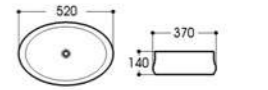

2292 艺术盆/Art basin
Size : 415x415x130mm