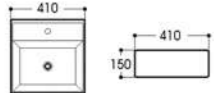

2089A 艺术盆/Art basin
Size : 500x370x130mm

2090 艺术盆/Art basin
Size : 440x340x120mm

2091 艺术盆/Art basin
Size : 600x380x130mm

2071 艺术盆/Art basin
Size : 410x410x150mm

2071A 艺术盆/Art basin
Size : 460x460x150mm

2071B 艺术盆/Art basin
Size : 400x400x140mm