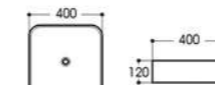

2408 艺术盆/Art basin
Size : 600x350x140mm

2409 艺术盆/Art basin
Size : 600x400x130mm

2410A 艺术盆/Art basin
Size : 500x400x155mm

2509A 艺术盆/Art basin
Size : 390x390x120mm

2601 艺术盆/Art basin
Size : 500x420x130mm

2602 艺术盆/Art basin
Size : 420x420x130mm

2603 艺术盆/Art basin
Size : 400x400x140mm

2410B 艺术盆/Art basin
Size : 410x380x155mm

2501 艺术盆/Art basin
Size : 500x380x160mm

2502 艺术盆/Art basin
Size : 550x400x115mm

2503 艺术盆/Art basin
Size : 660x380x120mm

2604 艺术盆/Art basin
Size : 400x400x120mm