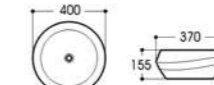

2406 艺术盆/Art basin
Size : 400x400x100mm

2506B 艺术盆/Art basin
Size : 400x400x120mm

2507 艺术盆/Art basin
Size : 550x450x130mm

2508 艺术盆/Art basin
Size : 400x370x155mm

2509 艺术盆/Art basin
Size : 440x440x130mm

2407 艺术盆/Art basin
Size : 480x300x130mm