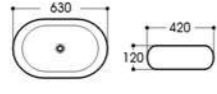

2012B 艺术盆/Art basin
Size : 360x360x140mm

2013 艺术盆/Art basin
Size : 460x460x155mm

2017 艺术盆/Art basin
Size : 415x415x170mm

2023 艺术盆/Art basin
Size : 500x500x165mm

2024A/2024B 艺术盆/Art basin
Size : 460x460x110mm
Size : 460x460x130mm

2035 艺术盆/Art basin
Size : 460x460x170mm

2037 艺术盆/Art basin
Size : 390x390x170mm

2040 艺术盆/Art basin
Size : 410x410x165mm

2041 艺术盆/Art basin
Size : 510x410x150mm

2043 艺术盆/Art basin
Size : 410x395x245mm

Basin Series

艺术盆系列

PRODUCT INFORMATION
产品资料

2053 艺术盆/Art basin
Size : 420x420x135mm

2055 艺术盆/Art basin
Size : 630x420x120mm

2061 艺术盆/Art basin
Size : 555x345x140mm

2070 艺术盆/Art basin
Size : 380x380x130mm

2089/2089C 艺术盆/Art basin
Size : 480x370x130mm
Size : 400x300x130mm

2089A 艺术盆/Art basin
Size : 500x370x130mm

2090 艺术盆/Art basin
Size : 440x340x120mm

2091 艺术盆/Art basin
Size : 600x380x130mm

2071 艺术盆/Art basin
Size : 410x410x150mm

2071A 艺术盆/Art basin
Size : 460x460x150mm

2071B 艺术盆/Art basin
Size : 400x400x140mm