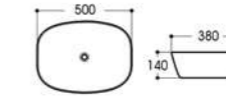

Basin Series

艺术盆系列

PRODUCT INFORMATION
产品资料