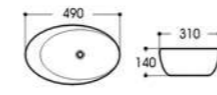

Basin Series

艺术盆系列

PRODUCT
INFORMATION
产品资料

Make Each
Piece Of
Product Perfect

做好每件产品