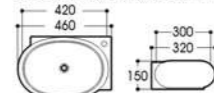

2247A 艺术盆/Art basin
Size : 500x340x110mm

2248 艺术盆/Art basin
Size : 360x360x130mm

2170 艺术盆/Art basin
Size : 420x300x150mm
Size : 460x320x150mm

2170A 艺术盆/Art basin
Size : 420x300x150mm
Size : 460x320x150mm