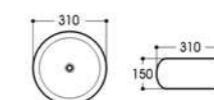

2256 亮光黑
Size : 415x415x135mm

2264 亮光黑
Size : 560x420x145mm

2269 亮光黑
Size : 700x410x155mm

2288 亮光黑
Size : 310x310x150mm

2302/2302A 亮光黑
Size : 520x360x135mm
Size : 460x360x135mm

Basin Series

艺术盆系列

PRODUCT
INFORMATION
产品资料