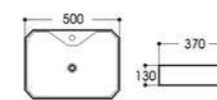

2009A 亮光黑
Size : 405x405x150mm

2086/2086C 亮光黑
Size : 480x370x130mm
Size : 400x300x130mm

2086A 亮光黑
Size : 505x370x130mm

2089/2089C 亮光黑
Size : 480x370x130mm
Size : 400x300x130mm

2089A 亮光黑
Size : 500x370x130mm