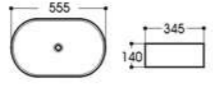

2035 艺术盆/Art basin
Size : 460x460x170mm

2037 艺术盆/Art basin
Size : 390x390x170mm

2040 艺术盆/Art basin
Size : 410x410x165mm

2041 艺术盆/Art basin
Size : 510x410x150mm

2043 艺术盆/Art basin
Size : 410x395x245mm

Basin Series

艺术盆系列

PRODUCT INFORMATION
产品资料

2053 艺术盆/Art basin
Size : 420x420x135mm

2055 艺术盆/Art basin
Size : 630x420x120mm

2061 艺术盆/Art basin
Size : 555x345x140mm

2070 艺术盆/Art basin
Size : 380x380x130mm

2089/2089C 艺术盆/Art basin
Size : 480x370x130mm
Size : 400x300x130mm