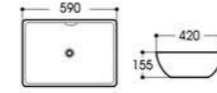

Basin Series

艺术盆系列

PRODUCT INFORMATION
产品资料