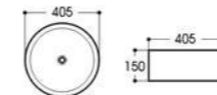

2002 艺术盆/Art basin
Size : 430x430x170mm

2003 艺术盆/Art basin
Size : 380x380x150mm

2008 艺术盆/Art basin
Size : 450x450x170mm

2009 艺术盆/Art basin
Size : 420x420x170mm

2009A 艺术盆/Art basin
Size : 405x405x150mm

2012 艺术盆/Art basin
Size : 400x400x140mm

2012B 艺术盆/Art basin
Size : 360x360x140mm

2013 艺术盆/Art basin
Size : 460x460x155mm

2017 艺术盆/Art basin
Size : 415x415x170mm

2023 艺术盆/Art basin
Size : 500x500x165mm

2024A/2024B 艺术盆/Art basin
Size : 460x460x110mm
Size : 460x460x130mm