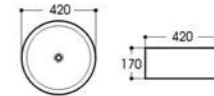

2002 艺术盆/Art basin
Size : 430x430x170mm

2003 艺术盆/Art basin
Size : 380x380x150mm

2008 艺术盆/Art basin
Size : 450x450x170mm

2009 艺术盆/Art basin
Size : 420x420x170mm

2009A 艺术盆/Art basin
Size : 405x405x150mm

2012 艺术盆/Art basin
Size : 400x400x140mm

2012B 艺术盆/Art basin
Size : 360x360x140mm

2013 艺术盆/Art basin
Size : 460x460x155mm

2017 艺术盆/Art basin
Size : 415x415x170mm

2023 艺术盆/Art basin
Size : 500x500x165mm

2024A/2024B 艺术盆/Art basin
Size : 460x460x110mm
Size : 460x460x130mm