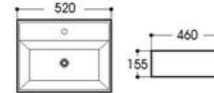

Basin Series

艺术盆系列

PRODUCT INFORMATION
产品资料