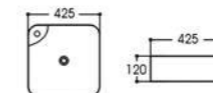

Basin Series

艺术盆系列

PRODUCT INFORMATION
产品资料