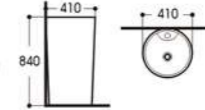

2043E-07
立柱盆/Pedestal basin
Size : 410x410x840mm