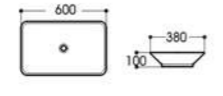

2603 艺术盆/Art basin
Size : 400x400x140mm

2410B 艺术盆/Art basin
Size : 410x380x155mm

2501 艺术盆/Art basin
Size : 500x380x160mm

2502 艺术盆/Art basin
Size : 550x400x115mm

2503 艺术盆/Art basin
Size : 660x380x120mm

2604 艺术盆/Art basin
Size : 400x400x120mm

2605 艺术盆/Art basin
Size : 600x430x190mm

2606 艺术盆/Art basin
Size : 450x450x140mm

2607 艺术盆/Art basin
Size : 550x400x140mm

Basin Series

艺术盆系列

PRODUCT INFORMATION
产品资料

2608 艺术盆/Art basin
Size : 550x410x155mm

2609 艺术盆/Art basin
Size : 415x415x155mm

2610 艺术盆/Art basin
Size : 600x380x100mm

2611 艺术盆/Art basin
Size : 455x455x160mm

2612 艺术盆/Art basin
Size : 520x370x140mm

2613 艺术盆/Art basin
Size : 460x460x135mm

2614 艺术盆/Art basin
Size : 495x395x145mm

2615 艺术盆/Art basin
Size : 515x390x145mm