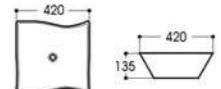

Basin Series

艺术盆系列

PRODUCT INFORMATION
产品资料

HOME
FASHION

时尚·家