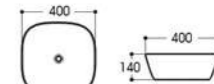

2406 艺术盆/Art basin
Size : 400x400x100mm

2506B 艺术盆/Art basin
Size : 400x400x120mm

2507 艺术盆/Art basin
Size : 550x450x130mm

2508 艺术盆/Art basin
Size : 400x370x155mm

2509 艺术盆/Art basin
Size : 440x440x130mm

2407 艺术盆/Art basin
Size : 480x300x130mm

2408 艺术盆/Art basin
Size : 600x350x140mm

2409 艺术盆/Art basin
Size : 600x400x130mm

2410A 艺术盆/Art basin
Size : 500x400x155mm

2509A 艺术盆/Art basin
Size : 390x390x120mm

2601 艺术盆/Art basin
Size : 500x420x130mm

2602 艺术盆/Art basin
Size : 420x420x130mm

2603 艺术盆/Art basin
Size : 400x400x140mm

2410B 艺术盆/Art basin
Size : 410x380x155mm

2501 艺术盆/Art basin
Size : 500x380x160mm

2502 艺术盆/Art basin
Size : 550x400x115mm

2503 艺术盆/Art basin
Size : 660x380x120mm

2604 艺术盆/Art basin
Size : 400x400x120mm