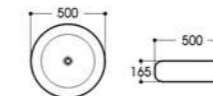

2002 艺术盆/Art basin
Size : 430x430x170mm

2003 艺术盆/Art basin
Size : 380x380x150mm

2008 艺术盆/Art basin
Size : 450x450x170mm

2009 艺术盆/Art basin
Size : 420x420x170mm

2009A 艺术盆/Art basin
Size : 405x405x150mm

2012 艺术盆/Art basin
Size : 400x400x140mm

2012B 艺术盆/Art basin
Size : 360x360x140mm

2013 艺术盆/Art basin
Size : 460x460x155mm

2017 艺术盆/Art basin
Size : 415x415x170mm

2023 艺术盆/Art basin
Size : 500x500x165mm

2024A/2024B 艺术盆/Art basin
Size : 460x460x110mm
Size : 460x460x130mm