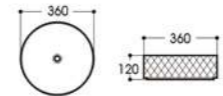

2605 艺术盆/Art basin
Size : 600x430x190mm

2606 艺术盆/Art basin
Size : 450x450x140mm

2607 艺术盆/Art basin
Size : 550x400x140mm

Basin Series

艺术盆系列

PRODUCT INFORMATION
产品资料

2608 艺术盆/Art basin
Size : 550x410x155mm

2609 艺术盆/Art basin
Size : 415x415x155mm

2610 艺术盆/Art basin
Size : 600x380x100mm

2611 艺术盆/Art basin
Size : 455x455x160mm

2612 艺术盆/Art basin
Size : 520x370x140mm

2613 艺术盆/Art basin
Size : 460x460x135mm

2614 艺术盆/Art basin
Size : 495x395x145mm

2615 艺术盆/Art basin
Size : 515x390x145mm

2616 艺术盆/Art basin
Size : 360x360x120mm

2618A(花纹) 艺术盆/Art basin
Size : 360x360x120mm

2618B(花纹) 艺术盆/Art basin
Size : 360x360x120mm

2618C(花纹) 艺术盆/Art basin
Size : 360x360x120mm

2620(荷花) 艺术盆/Art basin
Size : 400x400x130mm