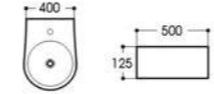

2165 艺术盆/Art basin
Size : 400x400x150mm

2167 艺术盆/Art basin
Size : 460x460x190mm

2167A 艺术盆/Art basin
Size : 600x400x200mm

2169 艺术盆/Art basin
Size : 520x430x160mm

2246 艺术盆/Art basin
Size : 500x400x125mm

2247 艺术盆/Art basin
Size : 610x340x110mm