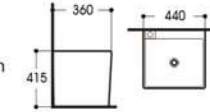

2043E-08
立柱盆/Pedestal basin
Size : 410x410x840mm

2045
立柱盆/Pedestal basin
Size : 400x410x820mm

2046
拖布池/Mop tub
Size : 440x360x415mm

2048
拖布池/Mop tub
Size : 490x340x415mm