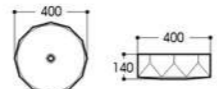

2304 艺术盆/Art basin
Size : 430x430x170mm

2304A 艺术盆/Art basin
Size : 370x370x145mm

2305A 艺术盆/Art basin
Size : 520x370x140mm

2292 艺术盆/Art basin
Size : 415x415x130mm

2293 艺术盆/Art basin
Size : 415x415x130mm

2294 艺术盆/Art basin
Size : 400x400x140mm