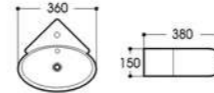

2174 艺术盆/Art basin
Size : 580x455x160mm

2174A 艺术盆/Art basin
Size : 520x460x155mm

2175A 艺术盆/Art basin
Size : 600x400x150mm

2176 艺术盆/Art basin
Size : 360x380x150mm

2254 艺术盆/Art basin
Size : 425x425x140mm

2255 艺术盆/Art basin
Size : 440x440x135mm

2256 艺术盆/Art basin
Size : 415x415x135mm

2256(花纹) 艺术盆/Art basin
Size : 415x415x135mm

2204 艺术盆/Art basin
Size : 520x420x150mm

2241 艺术盆/Art basin
Size : 510x420x150mm

2245右 艺术盆/Art basin
Size : 450x380x160mm