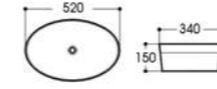

Basin Series

艺术盆系列

PRODUCT INFORMATION
产品资料

HOME
FASHION

时尚·家