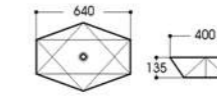

Basin Series

艺术盆系列

PRODUCT
INFORMATION
产品资料

Make Each
Piece Of
Product Perfect

做好每件产品