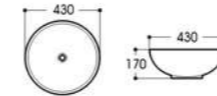

2002 艺术盆/Art basin
Size : 430x430x170mm

2003 艺术盆/Art basin
Size : 380x380x150mm

2008 艺术盆/Art basin
Size : 450x450x170mm

2009 艺术盆/Art basin
Size : 420x420x170mm

2009A 艺术盆/Art basin
Size : 405x405x150mm

2012 艺术盆/Art basin
Size : 400x400x140mm