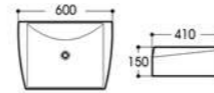

2249 艺术盆/Art basin
Size : 600x420x130mm