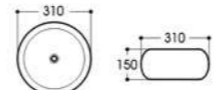

2302A 艺术盆/Art basin
Size : 460x360x135mm

2284 艺术盆/Art basin
Size : 580x380x145mm

2285 艺术盆/Art basin
Size : 520x360x120mm

2287 艺术盆/Art basin
Size : 655x400x120mm

2288 艺术盆/Art basin
Size : 310x310x150mm

2303 艺术盆/Art basin
Size : 410x410x150mm