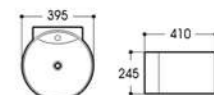

2012B 艺术盆/Art basin
Size : 360x360x140mm

2013 艺术盆/Art basin
Size : 460x460x155mm

2017 艺术盆/Art basin
Size : 415x415x170mm

2023 艺术盆/Art basin
Size : 500x500x165mm

2024A/2024B 艺术盆/Art basin
Size : 460x460x110mm
Size : 460x460x130mm

2035 艺术盆/Art basin
Size : 460x460x170mm

2037 艺术盆/Art basin
Size : 390x390x170mm

2040 艺术盆/Art basin
Size : 410x410x165mm

2041 艺术盆/Art basin
Size : 510x410x150mm

2043 艺术盆/Art basin
Size : 410x395x245mm

Basin Series

艺术盆系列

PRODUCT INFORMATION
产品资料

2053 艺术盆/Art basin
Size : 420x420x135mm

2055 艺术盆/Art basin
Size : 630x420x120mm

2061 艺术盆/Art basin
Size : 555x345x140mm

2070 艺术盆/Art basin
Size : 380x380x130mm

2089/2089C 艺术盆/Art basin
Size : 480x370x130mm
Size : 400x300x130mm