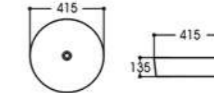

Basin Series

艺术盆系列

PRODUCT INFORMATION
产品资料