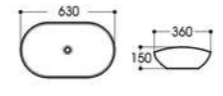

2610 艺术盆/Art basin
Size : 600x380x100mm

2611 艺术盆/Art basin
Size : 455x455x160mm

2612 艺术盆/Art basin
Size : 520x370x140mm

2613 艺术盆/Art basin
Size : 460x460x135mm

2614 艺术盆/Art basin
Size : 495x395x145mm

2615 艺术盆/Art basin
Size : 515x390x145mm

2616 艺术盆/Art basin
Size : 360x360x120mm

2618A(花纹) 艺术盆/Art basin
Size : 360x360x120mm

2618B(花纹) 艺术盆/Art basin
Size : 360x360x120mm

2618C(花纹) 艺术盆/Art basin
Size : 360x360x120mm

2620(荷花) 艺术盆/Art basin
Size : 400x400x130mm

2620A(荷花) 艺术盆/Art basin
Size : 450x450x135mm

2621 艺术盆/Art basin
Size : 630x360x150mm

DIFFERENT
INDUSTRIAL DESIGN

不一样的工业设计

2086/2086C 黑线条
Size : 480x370x130mm
Size : 400x300x130mm

2246 黑线条
Size : 500x400x125mm