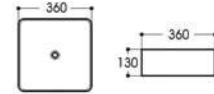

2170 艺术盆/Art basin
Size : 420x300x150mm
Size : 460x320x150mm