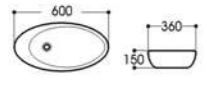

Basin Series

艺术盆系列

PRODUCT INFORMATION
产品资料