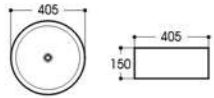

Basin Series

艺术盆系列

PRODUCT INFORMATION
产品资料