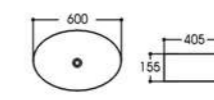

STYLISH LIFE

Our eye-sight towards fashion brings sensitivity and creation into sanitary wares, and build up new manner in brief, bright and smart style.