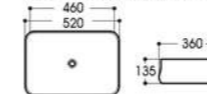

Basin Series

艺术盆系列

PRODUCT INFORMATION
产品资料