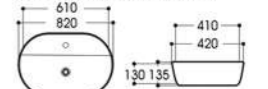

2273B 艺术盆/Art basin
Size : 460x330x130mm

Basin Series

艺术盆系列

PRODUCT INFORMATION
产品资料

2275 艺术盆/Art basin
Size : 600x420x170mm

2276 艺术盆/Art basin
Size : 610x410x145mm

2277 艺术盆/Art basin
Size : 715x410x145mm

2278 艺术盆/Art basin
Size : 460x460x150mm

2295 艺术盆/Art basin
Size : 520x340x150mm

2296B 艺术盆/Art basin
Size : 600x360x150mm

2299 艺术盆/Art basin
Size : 600x410x150mm

2301/2301A 艺术盆/Art basin
Size : 820x420x135mm
Size : 610x410x130mm

2278A 艺术盆/Art basin
Size : 400x400x130mm