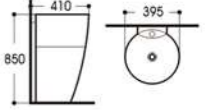

2043B
立柱盆/Pedestal basin
Size : 400x400x830mm