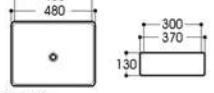

Basin Series

艺术盆系列

PRODUCT INFORMATION
产品资料