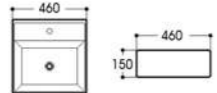

2089A 艺术盆/Art basin
Size : 500x370x130mm

2090 艺术盆/Art basin
Size : 440x340x120mm

2091 艺术盆/Art basin
Size : 600x380x130mm

2071 艺术盆/Art basin
Size : 410x410x150mm

2071A 艺术盆/Art basin
Size : 460x460x150mm

2071B 艺术盆/Art basin
Size : 400x400x140mm