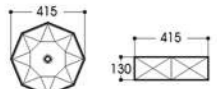

2304 艺术盆/Art basin
Size : 430x430x170mm

2304A 艺术盆/Art basin
Size : 370x370x145mm

2305A 艺术盆/Art basin
Size : 520x370x140mm

2292 艺术盆/Art basin
Size : 415x415x130mm

2293 艺术盆/Art basin
Size : 415x415x130mm

2294 艺术盆/Art basin
Size : 400x400x140mm