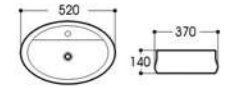

2603 艺术盆/Art basin
Size : 400x400x140mm

2410B 艺术盆/Art basin
Size : 410x380x155mm

2501 艺术盆/Art basin
Size : 500x380x160mm

2502 艺术盆/Art basin
Size : 550x400x115mm

2503 艺术盆/Art basin
Size : 660x380x120mm

2604 艺术盆/Art basin
Size : 400x400x120mm

2605 艺术盆/Art basin
Size : 600x430x190mm

2606 艺术盆/Art basin
Size : 450x450x140mm

2607 艺术盆/Art basin
Size : 550x400x140mm

Basin Series

艺术盆系列

PRODUCT INFORMATION
产品资料

2608 艺术盆/Art basin
Size : 550x410x155mm

2609 艺术盆/Art basin
Size : 415x415x155mm

2610 艺术盆/Art basin
Size : 600x380x100mm

2611 艺术盆/Art basin
Size : 455x455x160mm

2612 艺术盆/Art basin
Size : 520x370x140mm

2613 艺术盆/Art basin
Size : 460x460x135mm

2614 艺术盆/Art basin
Size : 495x395x145mm

2615 艺术盆/Art basin
Size : 515x390x145mm