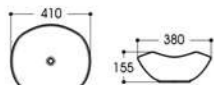

2406 艺术盆/Art basin
Size : 400x400x100mm

2506B 艺术盆/Art basin
Size : 400x400x120mm

2507 艺术盆/Art basin
Size : 550x450x130mm

2508 艺术盆/Art basin
Size : 400x370x155mm

2509 艺术盆/Art basin
Size : 440x440x130mm

2407 艺术盆/Art basin
Size : 480x300x130mm

2408 艺术盆/Art basin
Size : 600x350x140mm

2409 艺术盆/Art basin
Size : 600x400x130mm

2410A 艺术盆/Art basin
Size : 500x400x155mm

2509A 艺术盆/Art basin
Size : 390x390x120mm

2601 艺术盆/Art basin
Size : 500x420x130mm

2602 艺术盆/Art basin
Size : 420x420x130mm

2603 艺术盆/Art basin
Size : 400x400x140mm

2410B 艺术盆/Art basin
Size : 410x380x155mm

2501 艺术盆/Art basin
Size : 500x380x160mm

2502 艺术盆/Art basin
Size : 550x400x115mm

2503 艺术盆/Art basin
Size : 660x380x120mm

2604 艺术盆/Art basin
Size : 400x400x120mm