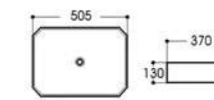

STYLISH LIFE

Our eye-sight towards fashion brings sensitivity and creation into sanitary wares, and build up new manner in brief, bright and smart style.