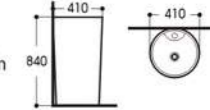

2043E-02 亮光黑-金花
立柱盆/Pedestal basin
Size : 410x410x840mm