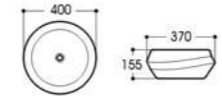

Basin Series

艺术盆系列

PRODUCT
INFORMATION
产品资料