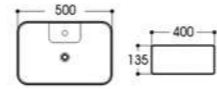

2301B 艺术盆/Art basin
Size : 510x390x140mm