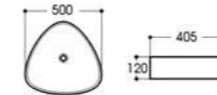

Basin Series

艺术盆系列

PRODUCT
INFORMATION
产品资料

Make Each
Piece Of
Product Perfect

做好每件产品