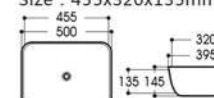

2089/2089C-A5 金色祥云纹
Size : 480x370x130mm
Size : 400x300x130mm