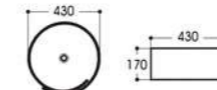

Basin Series

艺术盆系列

PRODUCT INFORMATION
产品资料

HOME
FASHION

时尚·家