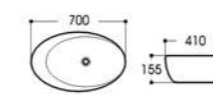

STYLISH LIFE

Our eye-sight towards fashion brings sensitivity and creation into sanitary wares, and build up new manner in brief, bright and smart style.