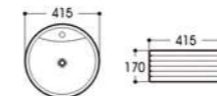

2002 艺术盆/Art basin
Size : 430x430x170mm

2003 艺术盆/Art basin
Size : 380x380x150mm

2008 艺术盆/Art basin
Size : 450x450x170mm

2009 艺术盆/Art basin
Size : 420x420x170mm

2009A 艺术盆/Art basin
Size : 405x405x150mm

2012 艺术盆/Art basin
Size : 400x400x140mm

2012B 艺术盆/Art basin
Size : 360x360x140mm

2013 艺术盆/Art basin
Size : 460x460x155mm

2017 艺术盆/Art basin
Size : 415x415x170mm

2023 艺术盆/Art basin
Size : 500x500x165mm

2024A/2024B 艺术盆/Art basin
Size : 460x460x110mm
Size : 460x460x130mm