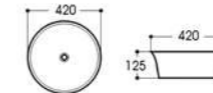

2171 艺术盆/Art basin
Size : 455x255x120mm

2173 艺术盆/Art basin
Size : 600x410x150mm

2249 艺术盆/Art basin
Size : 600x420x130mm

2251 艺术盆/Art basin
Size : 420x420x125mm

2252 艺术盆/Art basin
Size : 500x395x145mm

2253 艺术盆/Art basin
Size : 395x395x140mm