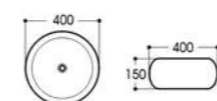

STYLISH LIFE

Our eye-sight towards fashion brings sensitivity and creation into sanitary wares, and build up new manner in brief, bright and smart style.