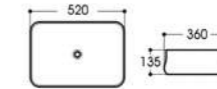

2281 艺术盆/Art basin
Size : 420x420x135mm

2282 艺术盆/Art basin
Size : 550x360x125mm

2283 艺术盆/Art basin
Size : 500x400x135mm

2301B 艺术盆/Art basin
Size : 510x390x140mm

2301C 艺术盆/Art basin
Size : 420x270x140mm

2302 艺术盆/Art basin
Size : 520x360x135mm