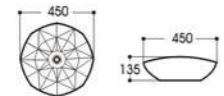

2610 艺术盆/Art basin
Size : 600x380x100mm

2611 艺术盆/Art basin
Size : 455x455x160mm

2612 艺术盆/Art basin
Size : 520x370x140mm

2613 艺术盆/Art basin
Size : 460x460x135mm

2614 艺术盆/Art basin
Size : 495x395x145mm

2615 艺术盆/Art basin
Size : 515x390x145mm

2616 艺术盆/Art basin
Size : 360x360x120mm

2618A(花纹) 艺术盆/Art basin
Size : 360x360x120mm

2618B(花纹) 艺术盆/Art basin
Size : 360x360x120mm

2618C(花纹) 艺术盆/Art basin
Size : 360x360x120mm

2620(荷花) 艺术盆/Art basin
Size : 400x400x130mm

2620A(荷花) 艺术盆/Art basin
Size : 450x450x135mm

2621 艺术盆/Art basin
Size : 630x360x150mm

DIFFERENT
INDUSTRIAL DESIGN

不一样的工业设计

2086/2086C 黑线条
Size : 480x370x130mm
Size : 400x300x130mm

2246 黑线条
Size : 500x400x125mm