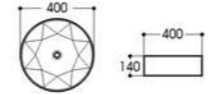

2269A/2269B-G38 幻彩
Size : 570x370x150mm
Size : 490x310x140mm

Basin Series

艺术盆系列

PRODUCT INFORMATION
产品资料

2271-G39 电镀
Size : 400x400x140mm

2271-G40 电镀
Size : 400x400x140mm

2271-G41 电镀
Size : 400x400x140mm

2271-G42 电镀
Size : 400x400x140mm