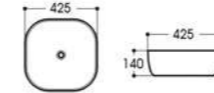

2174 艺术盆/Art basin
Size : 580x455x160mm

2174A 艺术盆/Art basin
Size : 520x460x155mm

2175A 艺术盆/Art basin
Size : 600x400x150mm

2176 艺术盆/Art basin
Size : 360x380x150mm

2254 艺术盆/Art basin
Size : 425x425x140mm

2255 艺术盆/Art basin
Size : 440x440x135mm

2256 艺术盆/Art basin
Size : 415x415x135mm

2256(花纹) 艺术盆/Art basin
Size : 415x415x135mm

2204 艺术盆/Art basin
Size : 520x420x150mm

2241 艺术盆/Art basin
Size : 510x420x150mm

2245右 艺术盆/Art basin
Size : 450x380x160mm