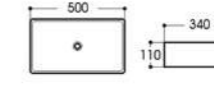

Basin Series

艺术盆系列

PRODUCT INFORMATION
产品资料