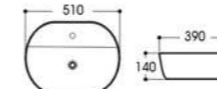

2281 艺术盆/Art basin
Size : 420x420x135mm

2282 艺术盆/Art basin
Size : 550x360x125mm

2283 艺术盆/Art basin
Size : 500x400x135mm

2301B 艺术盆/Art basin
Size : 510x390x140mm

2301C 艺术盆/Art basin
Size : 420x270x140mm

2302 艺术盆/Art basin
Size : 520x360x135mm