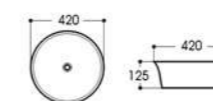

STYLISH LIFE

Our eye-sight towards fashion brings sensitivity and creation into sanitary wares, and build up new manner in brief, bright and smart style.