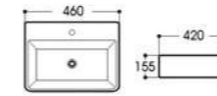

2262 艺术盆/Art basin
Size : 500x405x120mm

2263 艺术盆/Art basin
Size : 430x430x130mm

2264 艺术盆/Art basin
Size : 560x420x145mm

2265 艺术盆/Art basin
Size : 520x420x155mm

2266 艺术盆/Art basin
Size : 460x420x155mm

2267 艺术盆/Art basin
Size : 400x420x155mm