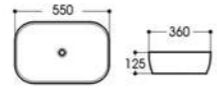

Basin Series

艺术盆系列

PRODUCT INFORMATION
产品资料

HOME
FASHION

时尚·家