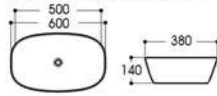

Basin Series

艺术盆系列

PRODUCT INFORMATION
产品资料