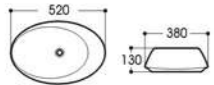

PRODUCT INFORMATION
产品资料

2309 艺术盆/Art basin
Size : 520x360x135mm

2309A 艺术盆/Art basin
Size : 460x360x135mm

2309B 艺术盆/Art basin
Size : 460x460x160mm

2310 艺术盆/Art basin
Size : 600x400x150mm

2504 艺术盆/Art basin
Size : 380x380x150mm

2505 艺术盆/Art basin
Size : 400x400x180mm

2506 艺术盆/Art basin
Size : 500x395x140mm

2506A 艺术盆/Art basin
Size : 390x390x140mm

2310A 艺术盆/Art basin
Size : 520x380x130mm

2405 艺术盆/Art basin
Size : 500x380x140mm

2405A 艺术盆/Art basin
Size : 600x380x140mm

2406 艺术盆/Art basin
Size : 400x400x100mm

2506B 艺术盆/Art basin
Size : 400x400x120mm

2507 艺术盆/Art basin
Size : 550x450x130mm

2508 艺术盆/Art basin
Size : 400x370x155mm

2509 艺术盆/Art basin
Size : 440x440x130mm

2407 艺术盆/Art basin
Size : 480x300x130mm