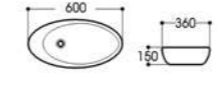

Basin Series

艺术盆系列

PRODUCT INFORMATION
产品资料

HOME
FASHION

时尚·家