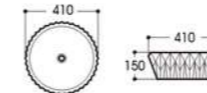

2271-G43 电镀
Size : 400x400x140mm

2271-G44 艺术盆/Art basin
Size : 400x400x140mm

2271-G45 电镀
Size : 400x400x140mm

2271-G46 电镀
Size : 400x400x140mm

2303-G59 电镀
Size : 410x410x150mm

2303-G60 电镀
Size : 410x410x150mm