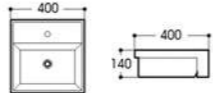

2089A 艺术盆/Art basin
Size : 500x370x130mm

2090 艺术盆/Art basin
Size : 440x340x120mm

2091 艺术盆/Art basin
Size : 600x380x130mm

2071 艺术盆/Art basin
Size : 410x410x150mm

2071A 艺术盆/Art basin
Size : 460x460x150mm

2071B 艺术盆/Art basin
Size : 400x400x140mm