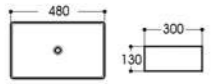

2505 艺术盆/Art basin
Size : 400x400x180mm

2506 艺术盆/Art basin
Size : 500x395x140mm

2506A 艺术盆/Art basin
Size : 390x390x140mm

2310A 艺术盆/Art basin
Size : 520x380x130mm

2405 艺术盆/Art basin
Size : 500x380x140mm

2405A 艺术盆/Art basin
Size : 600x380x140mm

2406 艺术盆/Art basin
Size : 400x400x100mm

2506B 艺术盆/Art basin
Size : 400x400x120mm

2507 艺术盆/Art basin
Size : 550x450x130mm

2508 艺术盆/Art basin
Size : 400x370x155mm

2509 艺术盆/Art basin
Size : 440x440x130mm

2407 艺术盆/Art basin
Size : 480x300x130mm

2408 艺术盆/Art basin
Size : 600x350x140mm

2409 艺术盆/Art basin
Size : 600x400x130mm

2410A 艺术盆/Art basin
Size : 500x400x155mm

2509A 艺术盆/Art basin
Size : 390x390x120mm

2601 艺术盆/Art basin
Size : 500x420x130mm

2602 艺术盆/Art basin
Size : 420x420x130mm