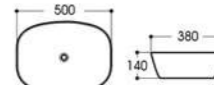

2505 艺术盆/Art basin
Size : 400x400x180mm

2506 艺术盆/Art basin
Size : 500x395x140mm

2506A 艺术盆/Art basin
Size : 390x390x140mm

2310A 艺术盆/Art basin
Size : 520x380x130mm

2405 艺术盆/Art basin
Size : 500x380x140mm

2405A 艺术盆/Art basin
Size : 600x380x140mm

2406 艺术盆/Art basin
Size : 400x400x100mm

2506B 艺术盆/Art basin
Size : 400x400x120mm

2507 艺术盆/Art basin
Size : 550x450x130mm

2508 艺术盆/Art basin
Size : 400x370x155mm

2509 艺术盆/Art basin
Size : 440x440x130mm

2407 艺术盆/Art basin
Size : 480x300x130mm