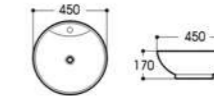

2002 艺术盆/Art basin
Size : 430x430x170mm

2003 艺术盆/Art basin
Size : 380x380x150mm

2008 艺术盆/Art basin
Size : 450x450x170mm

2009 艺术盆/Art basin
Size : 420x420x170mm

2009A 艺术盆/Art basin
Size : 405x405x150mm

2012 艺术盆/Art basin
Size : 400x400x140mm