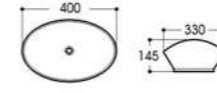

2076 艺术盆/Art basin
Size : 515x425x150mm

2078 艺术盆/Art basin
Size : 560x450x150mm

2079 艺术盆/Art basin
Size : 510x360x150mm

2118(花纹) 艺术盆/Art basin
Size : 400x330x145mm

2126 艺术盆/Art basin
Size : 435x270x330mm

2126-2009 艺术盆/Art basin
Size : 405x515x315mm