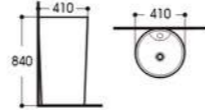

2043E-05
立柱盆/Pedestal basin
Size : 410x410x840mm