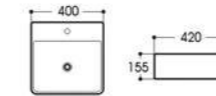

2262 艺术盆/Art basin
Size : 500x405x120mm

2263 艺术盆/Art basin
Size : 430x430x130mm

2264 艺术盆/Art basin
Size : 560x420x145mm

2265 艺术盆/Art basin
Size : 520x420x155mm

2266 艺术盆/Art basin
Size : 460x420x155mm

2267 艺术盆/Art basin
Size : 400x420x155mm