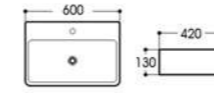

Basin Series

艺术盆系列

PRODUCT INFORMATION
产品资料