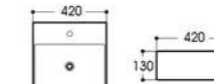

2408 艺术盆/Art basin
Size : 600x350x140mm

2409 艺术盆/Art basin
Size : 600x400x130mm

2410A 艺术盆/Art basin
Size : 500x400x155mm

2509A 艺术盆/Art basin
Size : 390x390x120mm

2601 艺术盆/Art basin
Size : 500x420x130mm

2602 艺术盆/Art basin
Size : 420x420x130mm

2603 艺术盆/Art basin
Size : 400x400x140mm

2410B 艺术盆/Art basin
Size : 410x380x155mm

2501 艺术盆/Art basin
Size : 500x380x160mm

2502 艺术盆/Art basin
Size : 550x400x115mm

2503 艺术盆/Art basin
Size : 660x380x120mm

2604 艺术盆/Art basin
Size : 400x400x120mm