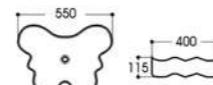

2603 艺术盆/Art basin
Size : 400x400x140mm

2410B 艺术盆/Art basin
Size : 410x380x155mm

2501 艺术盆/Art basin
Size : 500x380x160mm

2502 艺术盆/Art basin
Size : 550x400x115mm

2503 艺术盆/Art basin
Size : 660x380x120mm

2604 艺术盆/Art basin
Size : 400x400x120mm