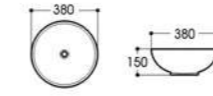

2002 艺术盆/Art basin
Size : 430x430x170mm

2003 艺术盆/Art basin
Size : 380x380x150mm

2008 艺术盆/Art basin
Size : 450x450x170mm

2009 艺术盆/Art basin
Size : 420x420x170mm

2009A 艺术盆/Art basin
Size : 405x405x150mm

2012 艺术盆/Art basin
Size : 400x400x140mm