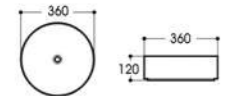

2610 艺术盆/Art basin
Size : 600x380x100mm

2611 艺术盆/Art basin
Size : 455x455x160mm

2612 艺术盆/Art basin
Size : 520x370x140mm

2613 艺术盆/Art basin
Size : 460x460x135mm

2614 艺术盆/Art basin
Size : 495x395x145mm

2615 艺术盆/Art basin
Size : 515x390x145mm

2616 艺术盆/Art basin
Size : 360x360x120mm

2618A(花纹) 艺术盆/Art basin
Size : 360x360x120mm

2618B(花纹) 艺术盆/Art basin
Size : 360x360x120mm

2618C(花纹) 艺术盆/Art basin
Size : 360x360x120mm

2620(荷花) 艺术盆/Art basin
Size : 400x400x130mm