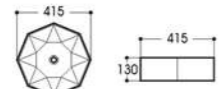

2304 艺术盆/Art basin
Size : 430x430x170mm

2304A 艺术盆/Art basin
Size : 370x370x145mm

2305A 艺术盆/Art basin
Size : 520x370x140mm

2292 艺术盆/Art basin
Size : 415x415x130mm

2293 艺术盆/Art basin
Size : 415x415x130mm

2294 艺术盆/Art basin
Size : 400x400x140mm