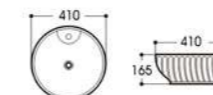

SIMPLE STYLE

They are full of vigor and motion, filled with fashion and current, possessed of special breath of modern metropolitan cities