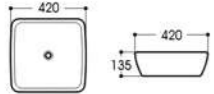

Basin Series

艺术盆系列

PRODUCT INFORMATION
产品资料