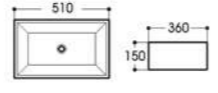

2118(花纹) 艺术盆/Art basin
Size : 400x330x145mm