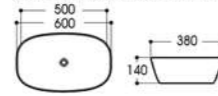

Basin Series

艺术盆系列

PRODUCT INFORMATION
产品资料