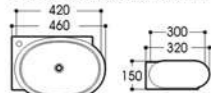

2165 艺术盆/Art basin
Size : 400x400x150mm

2167 艺术盆/Art basin
Size : 460x460x190mm

2167A 艺术盆/Art basin
Size : 600x400x200mm

2169 艺术盆/Art basin
Size : 520x430x160mm

2246 艺术盆/Art basin
Size : 500x400x125mm

2247 艺术盆/Art basin
Size : 610x340x110mm

2247A 艺术盆/Art basin
Size : 500x340x110mm

2248 艺术盆/Art basin
Size : 360x360x130mm

2170 艺术盆/Art basin
Size : 420x300x150mm
Size : 460x320x150mm

2170A 艺术盆/Art basin
Size : 420x300x150mm
Size : 460x320x150mm