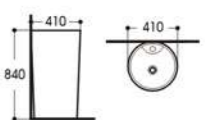

Basin Series

艺术盆系列

PRODUCT INFORMATION
产品资料