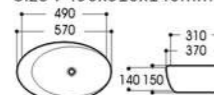

2260 亮光黑白
Size : 450x400x145mm

2261 亮光黑白
Size : 455x320x135mm

2269 亮光黑白
Size : 700x410x155mm

2269A/2269B 亮光黑白
Size : 570x370x150mm
Size : 490x310x140mm

2271 亮光黑白
Size : 400x400x140mm

2405/2405A 亮光黑白
Size : 500x380x140mm
Size : 600x380x140mm