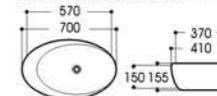

2269B 艺术盆/Art basin
Size : 490x310x140mm