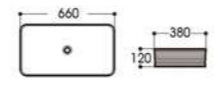

2408 艺术盆/Art basin
Size : 600x350x140mm

2409 艺术盆/Art basin
Size : 600x400x130mm

2410A 艺术盆/Art basin
Size : 500x400x155mm

2509A 艺术盆/Art basin
Size : 390x390x120mm

2601 艺术盆/Art basin
Size : 500x420x130mm

2602 艺术盆/Art basin
Size : 420x420x130mm

2603 艺术盆/Art basin
Size : 400x400x140mm

2410B 艺术盆/Art basin
Size : 410x380x155mm

2501 艺术盆/Art basin
Size : 500x380x160mm

2502 艺术盆/Art basin
Size : 550x400x115mm

2503 艺术盆/Art basin
Size : 660x380x120mm

2604 艺术盆/Art basin
Size : 400x400x120mm