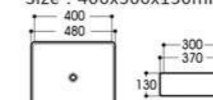

2258-A4 飞机纹
Size : 385x385x140mm

2258-A5 祥云纹
Size : 385x385x140mm

2258-A6 如意纹
Size : 385x385x140mm

2259-A2 树纹
Size : 500x400x135mm

2260-A1 几何纹
Size : 450x400x145mm

2271-A6 如意纹
Size : 400x400x140mm

2405/2405A-A1 几何纹
Size : 500x380x140mm
Size : 600x380x140mm

2405/2405A-A8 吉祥花纹
Size : 500x380x140mm
Size : 600x380x140mm

WITH
YOUR HEART

—
个性细节
用心打造

STYLISH LIFE

Our eye-sight towards fashion brings sensitivity and creation into sanitary wares, and build up new manner in brief, bright and smart style.

2009A 亮光黑
Size : 405x405x150mm

2086/2086C 亮光黑
Size : 480x370x130mm
Size : 400x300x130mm

2086A 亮光黑
Size : 505x370x130mm

2089/2089C 亮光黑
Size : 480x370x130mm
Size : 400x300x130mm

2089A 亮光黑
Size : 500x370x130mm