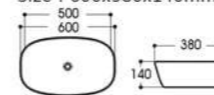

2260 亮光黑白
Size : 450x400x145mm

2261 亮光黑白
Size : 455x320x135mm

2269 亮光黑白
Size : 700x410x155mm

2269A/2269B 亮光黑白
Size : 570x370x150mm
Size : 490x310x140mm

2271 亮光黑白
Size : 400x400x140mm

2405/2405A 亮光黑白
Size : 500x380x140mm
Size : 600x380x140mm