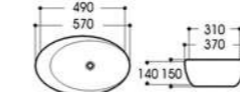

2269A/2269B-G36 电镀
Size : 570x370x150mm
Size : 490x310x140mm