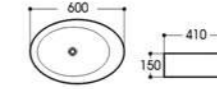

Basin Series

艺术盆系列

PRODUCT INFORMATION
产品资料

HOME
FASHION

时尚·家