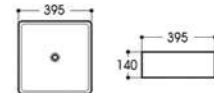

2171 艺术盆/Art basin
Size : 455x255x120mm

2173 艺术盆/Art basin
Size : 600x410x150mm

2249 艺术盆/Art basin
Size : 600x420x130mm

2251 艺术盆/Art basin
Size : 420x420x125mm

2252 艺术盆/Art basin
Size : 500x395x145mm

2253 艺术盆/Art basin
Size : 395x395x140mm