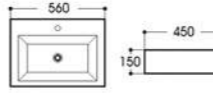

Basin Series

艺术盆系列

PRODUCT INFORMATION
产品资料