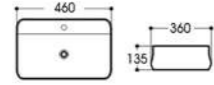

Basin Series

艺术盆系列

PRODUCT INFORMATION
产品资料