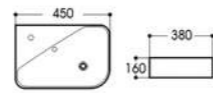

2256 艺术盆/Art basin
Size : 415x415x135mm

2256(花纹) 艺术盆/Art basin
Size : 415x415x135mm

2204 艺术盆/Art basin
Size : 520x420x150mm

2241 艺术盆/Art basin
Size : 510x420x150mm

2245右 艺术盆/Art basin
Size : 450x380x160mm