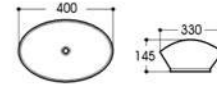

2073 艺术盆/Art basin
Size : 330x280x110mm

2093 艺术盆/Art basin
Size : 590x420x155mm

2109 艺术盆/Art basin
Size : 490x400x180mm

2111 艺术盆/Art basin
Size : 600x460x170mm

2118 艺术盆/Art basin
Size : 400x330x145mm

2075 艺术盆/Art basin
Size : 510x490x180mm