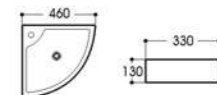

2268 艺术盆/Art basin
Size : 640x400x135mm

2269/2269A 艺术盆/Art basin
Size : 700x410x155mm
Size : 570x370x150mm

2269B 艺术盆/Art basin
Size : 490x310x140mm

2271 艺术盆/Art basin
Size : 400x400x140mm

2273 艺术盆/Art basin
Size : 670x480x160mm

2273B 艺术盆/Art basin
Size : 460x330x130mm

Basin Series

艺术盆系列

PRODUCT INFORMATION
产品资料

2275 艺术盆/Art basin
Size : 600x420x170mm

2276 艺术盆/Art basin
Size : 610x410x145mm

2277 艺术盆/Art basin
Size : 715x410x145mm

2278 艺术盆/Art basin
Size : 460x460x150mm