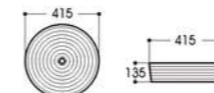

Basin Series

艺术盆系列

PRODUCT INFORMATION
产品资料