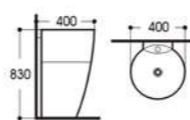

2043C
立柱盆/Pedestal basin
盆尺寸:460x385x270mm
柱尺寸:290x290x535mm