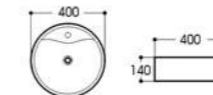

2002 艺术盆/Art basin
Size : 430x430x170mm

2003 艺术盆/Art basin
Size : 380x380x150mm

2008 艺术盆/Art basin
Size : 450x450x170mm

2009 艺术盆/Art basin
Size : 420x420x170mm

2009A 艺术盆/Art basin
Size : 405x405x150mm

2012 艺术盆/Art basin
Size : 400x400x140mm

2012B 艺术盆/Art basin
Size : 360x360x140mm

2013 艺术盆/Art basin
Size : 460x460x155mm

2017 艺术盆/Art basin
Size : 415x415x170mm

2023 艺术盆/Art basin
Size : 500x500x165mm

2024A/2024B 艺术盆/Art basin
Size : 460x460x110mm
Size : 460x460x130mm