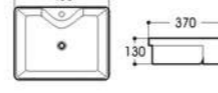

2144 艺术盆/Art basin
Size : 590x400x150mm

2086/2086C 艺术盆/Art basin
Size : 480x370x130mm
Size : 400x300x130mm

2086A 艺术盆/Art basin
Size : 505x370x130mm

2087 艺术盆/Art basin
Size : 480x370x130mm

2088 艺术盆/Art basin
Size : 480x370x130mm