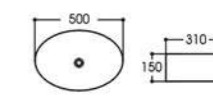

2165 亮光黑
Size : 400x400x150mm