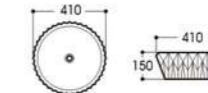

Basin Series

艺术盆系列

PRODUCT INFORMATION
产品资料