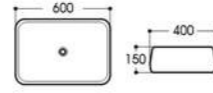

Basin Series

艺术盆系列

PRODUCT INFORMATION
产品资料