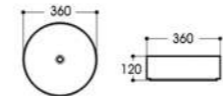

2610 艺术盆/Art basin
Size : 600x380x100mm

2611 艺术盆/Art basin
Size : 455x455x160mm

2612 艺术盆/Art basin
Size : 520x370x140mm

2613 艺术盆/Art basin
Size : 460x460x135mm

2614 艺术盆/Art basin
Size : 495x395x145mm

2615 艺术盆/Art basin
Size : 515x390x145mm

2616 艺术盆/Art basin
Size : 360x360x120mm

2618A(花纹) 艺术盆/Art basin
Size : 360x360x120mm

2618B(花纹) 艺术盆/Art basin
Size : 360x360x120mm

2618C(花纹) 艺术盆/Art basin
Size : 360x360x120mm

2620(荷花) 艺术盆/Art basin
Size : 400x400x130mm

2620A(荷花) 艺术盆/Art basin
Size : 450x450x135mm

2621 艺术盆/Art basin
Size : 630x360x150mm

DIFFERENT
INDUSTRIAL DESIGN

不一样的工业设计

2086/2086C 黑线条
Size : 480x370x130mm
Size : 400x300x130mm

2246 黑线条
Size : 500x400x125mm