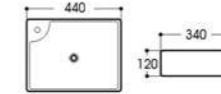

Basin Series

艺术盆系列

PRODUCT INFORMATION
产品资料