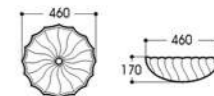

2002 艺术盆/Art basin
Size : 430x430x170mm

2003 艺术盆/Art basin
Size : 380x380x150mm

2008 艺术盆/Art basin
Size : 450x450x170mm

2009 艺术盆/Art basin
Size : 420x420x170mm

2009A 艺术盆/Art basin
Size : 405x405x150mm

2012 艺术盆/Art basin
Size : 400x400x140mm

2012B 艺术盆/Art basin
Size : 360x360x140mm

2013 艺术盆/Art basin
Size : 460x460x155mm

2017 艺术盆/Art basin
Size : 415x415x170mm

2023 艺术盆/Art basin
Size : 500x500x165mm

2024A/2024B 艺术盆/Art basin
Size : 460x460x110mm
Size : 460x460x130mm

2035 艺术盆/Art basin
Size : 460x460x170mm

2037 艺术盆/Art basin
Size : 390x390x170mm

2040 艺术盆/Art basin
Size : 410x410x165mm

2041 艺术盆/Art basin
Size : 510x410x150mm

2043 艺术盆/Art basin
Size : 410x395x245mm

Basin Series