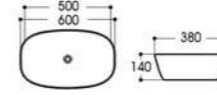

2405/2405A-S040 水转印
Size : 500x380x140mm
Size : 600x380x140mm

2405/2405A-S041 水转印
Size : 500x380x140mm
Size : 600x380x140mm

2405/2405A-S042 水转印
Size : 500x380x140mm
Size : 600x380x140mm

2405/2405A-S043 水转印
Size : 500x380x140mm
Size : 600x380x140mm