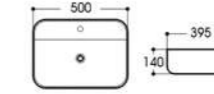

PRODUCT INFORMATION
产品资料

2309 艺术盆/Art basin
Size : 520x360x135mm

2309A 艺术盆/Art basin
Size : 460x360x135mm

2309B 艺术盆/Art basin
Size : 460x460x160mm

2310 艺术盆/Art basin
Size : 600x400x150mm

2504 艺术盆/Art basin
Size : 380x380x150mm

2505 艺术盆/Art basin
Size : 400x400x180mm

2506 艺术盆/Art basin
Size : 500x395x140mm

2506A 艺术盆/Art basin
Size : 390x390x140mm

2310A 艺术盆/Art basin
Size : 520x380x130mm

2405 艺术盆/Art basin
Size : 500x380x140mm

2405A 艺术盆/Art basin
Size : 600x380x140mm