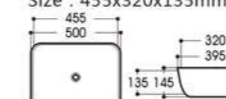

2089/2089C-A8 银色吉祥花纹
Size : 480x370x130mm
Size : 400x300x130mm

2089/2089C-A9 银色石头纹
Size : 480x370x130mm
Size : 400x300x130mm

2252/2261-A3 银色三角纹
Size : 500x395x145mm
Size : 455x320x135mm

2252/2261-A6 银色如意纹
Size : 500x395x145mm
Size : 455x320x135mm