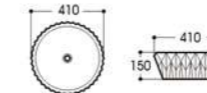

2271-G43 电镀
Size : 400x400x140mm

2271-G44 艺术盆/Art basin
Size : 400x400x140mm

2271-G45 电镀
Size : 400x400x140mm

2271-G46 电镀
Size : 400x400x140mm

2303-G59 电镀
Size : 410x410x150mm

2303-G60 电镀
Size : 410x410x150mm