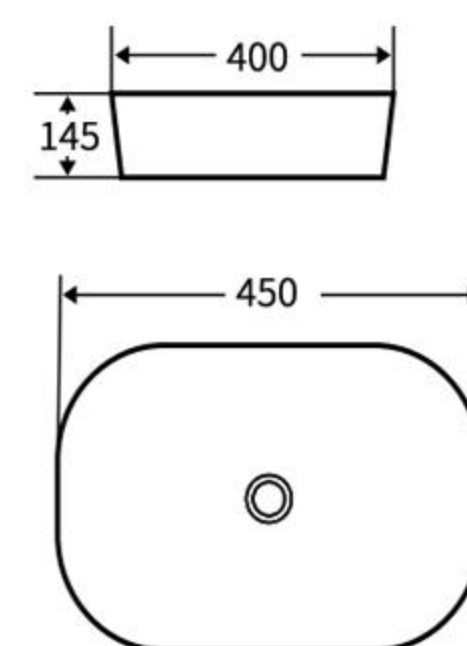

A015

艺术盆
尺寸: **450×400×145mm**
台上安装
Art Basin
Size: **450×400×145mm**
Above counter mounting