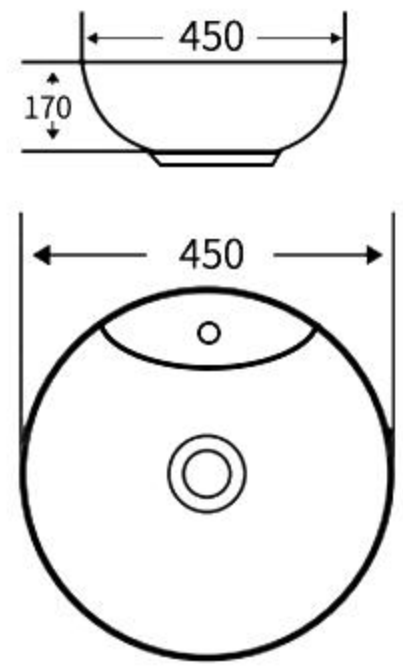

A030

艺术盆
尺寸: **450×450×170mm**
台上安装
Art Basin
Size: **450×450×170mm**
Above counter mounting