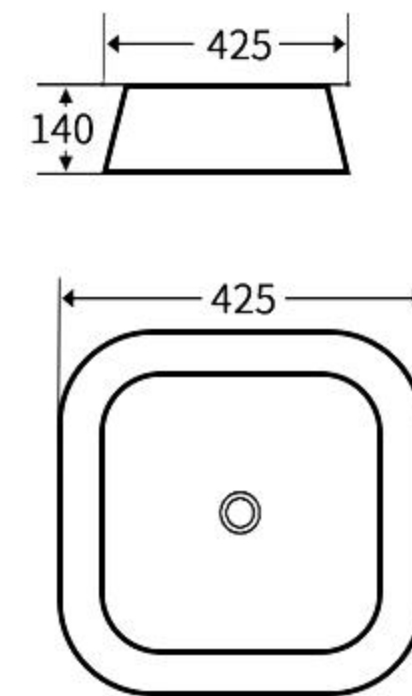

A091

艺术盆
尺寸: **425×425×140mm**
台上安装
Art Basin
Size: **425×425×140mm**
Above counter mounting