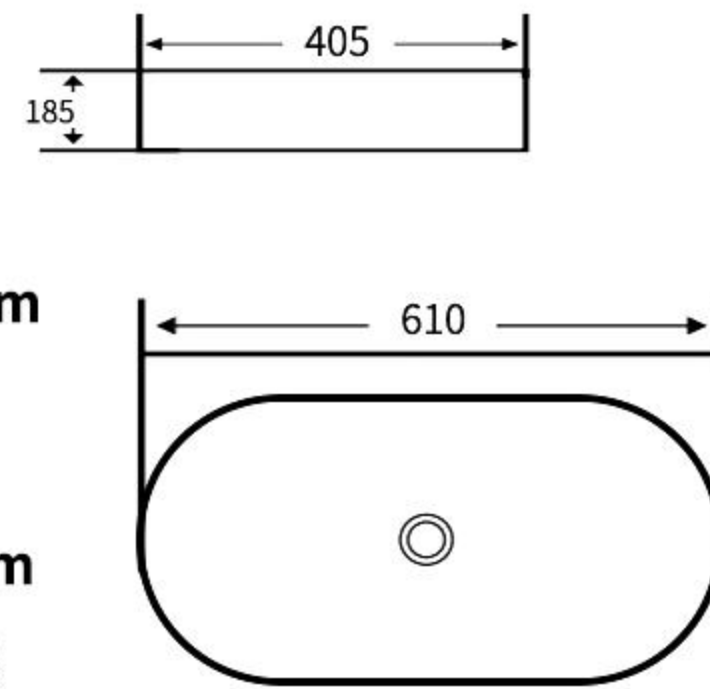

A130

艺术盆
尺寸: **610×405×185mm**
台上安装
Art Basin
Size: **610×405×185mm**
Above counter mounting