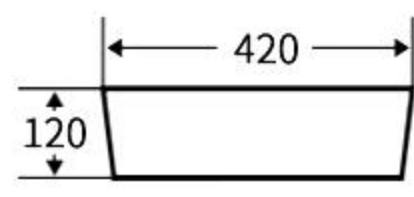

A035

艺术盆
尺寸: **420×420×120mm**
台上安装
Art Basin
Size: **420×420×120mm**
Above counter mounting