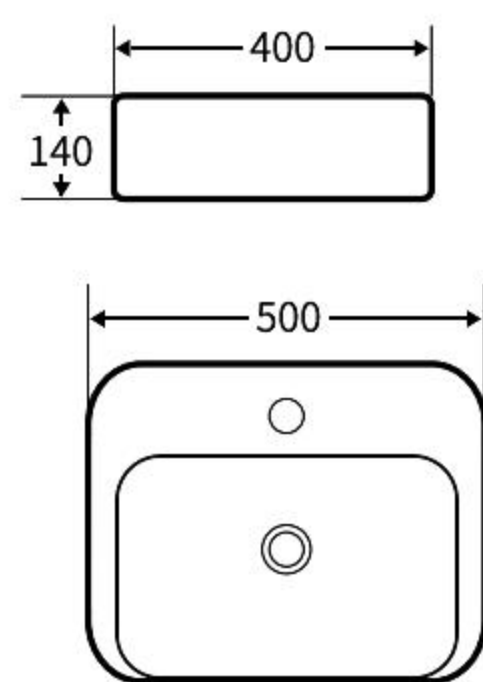

A238

艺术盆
尺寸: **500×400×140mm**
台上安装
Art Basin
Size: **500×400×140mm**
Above counter mounting