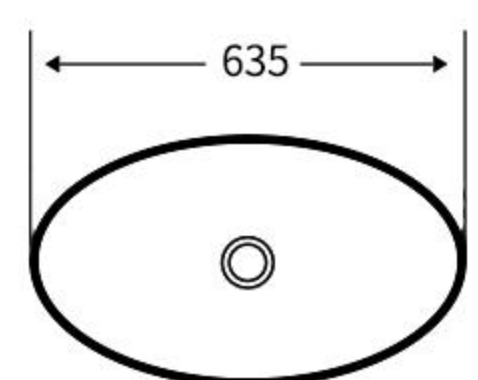

A041

艺术盆
尺寸: **635×420×150mm**
台上安装
Art Basin
Size: **635×420×150mm**
Above counter mounting