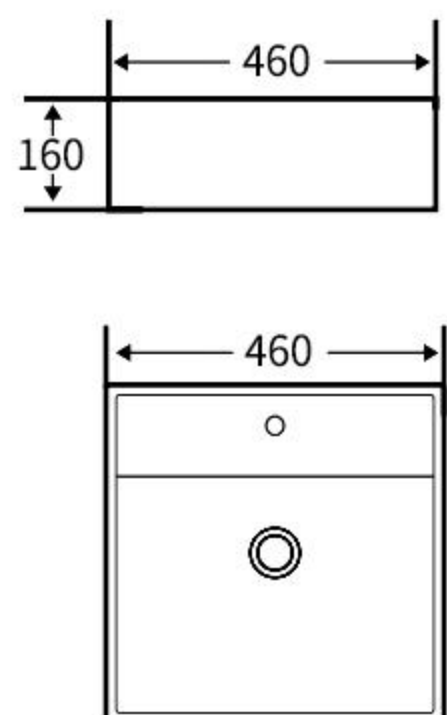

A269

艺术盆
尺寸: **460×460×160mm**
台上安装
Art Basin
Size: **460×460×160mm**
Above counter mounting