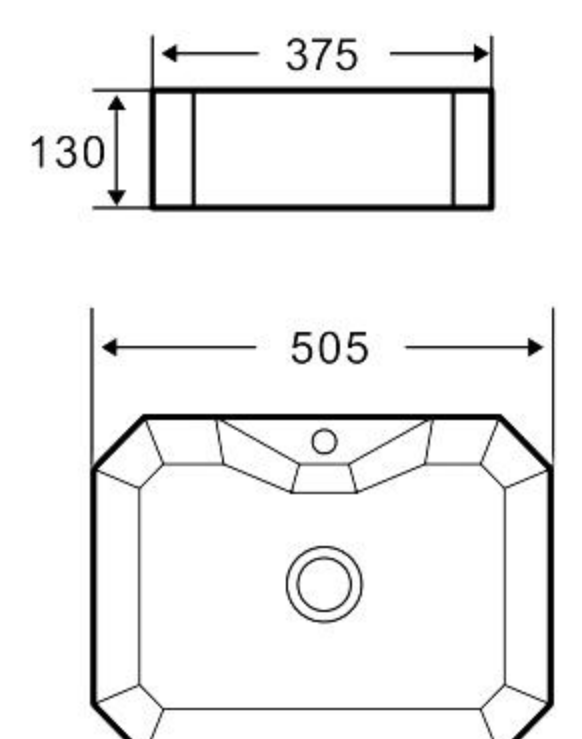

A080

艺术盆
尺寸: **505×375×130mm**
台上安装
Art Basin
Size: **505×375×130mm**
Above counter mounting