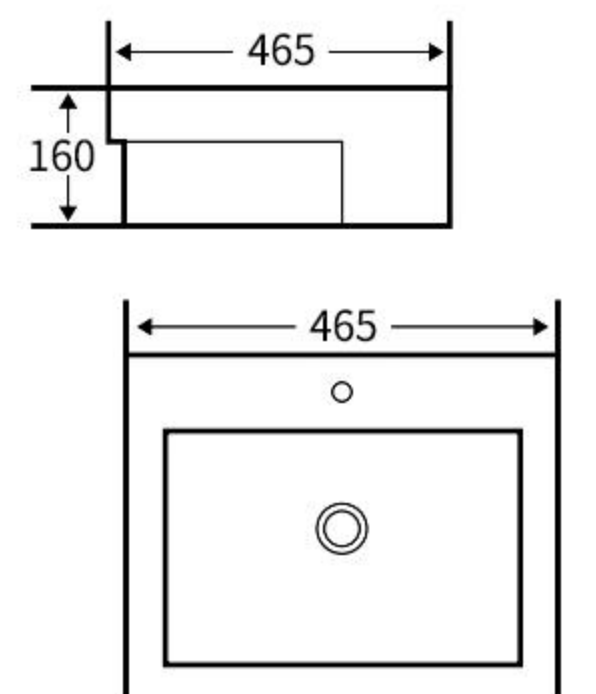

A108

艺术盆
尺寸: **465×465×160mm**
台上安装
Art Basin
Size: **465×465×160mm**
Above counter mounting