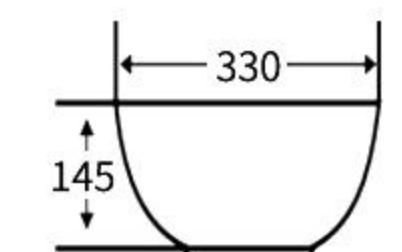

A042

艺术盆
尺寸: **400×330×145mm**
台上安装
Art Basin
Size: **400×330×145mm**
Above counter mounting