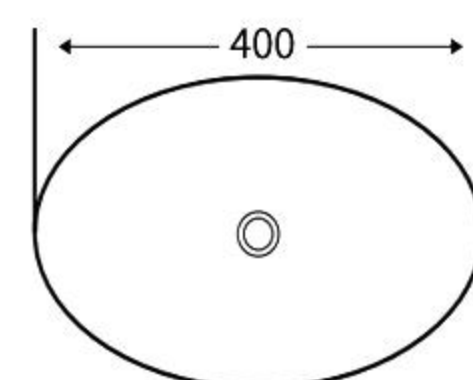

A042

艺术盆
尺寸: **400×330×145mm**
台上安装
Art Basin
Size: **400×330×145mm**
Above counter mounting