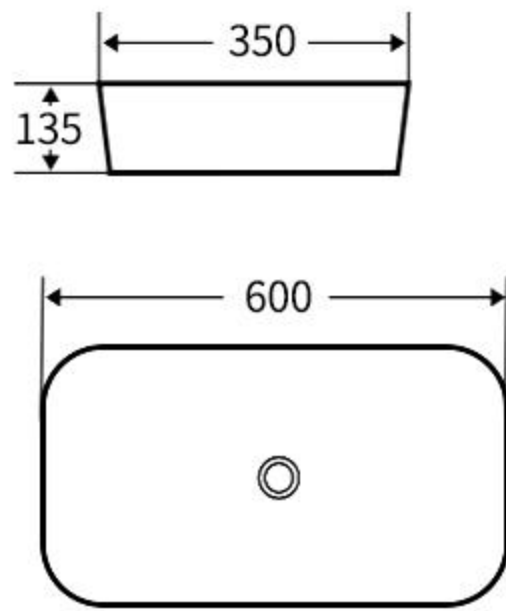

A199

艺术盆
尺寸: **600×350×135mm**
台上安装
Art Basin
Size: **600×350×135mm**
Above counter mounting