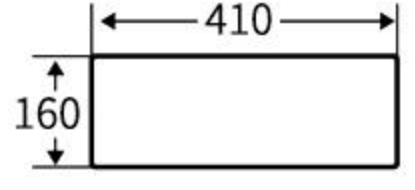

A299

艺术盆

尺寸: **510×410×160mm**

台上安装

Art Basin

Size: **510×410×160mm**

Above counter mounting