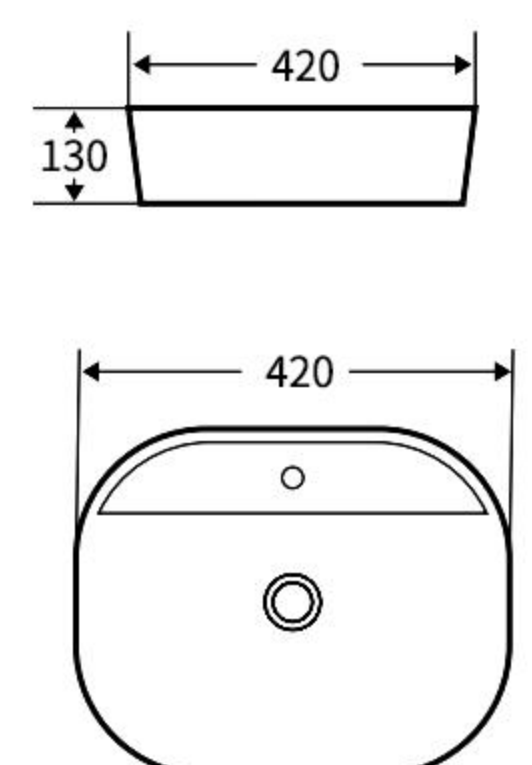

A245

艺术盆
尺寸: **420×420×130mm**
台上安装
Art Basin
Size: **420×420×130mm**
Above counter mounting