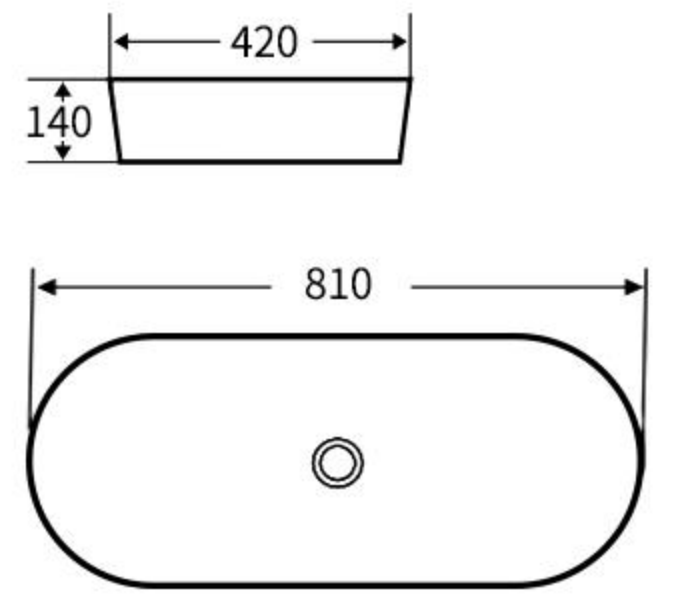

A138B

艺术盆
尺寸: **810×420×140mm**
台上安装
Art Basin
Size: **810×420×140mm**
Above counter mounting