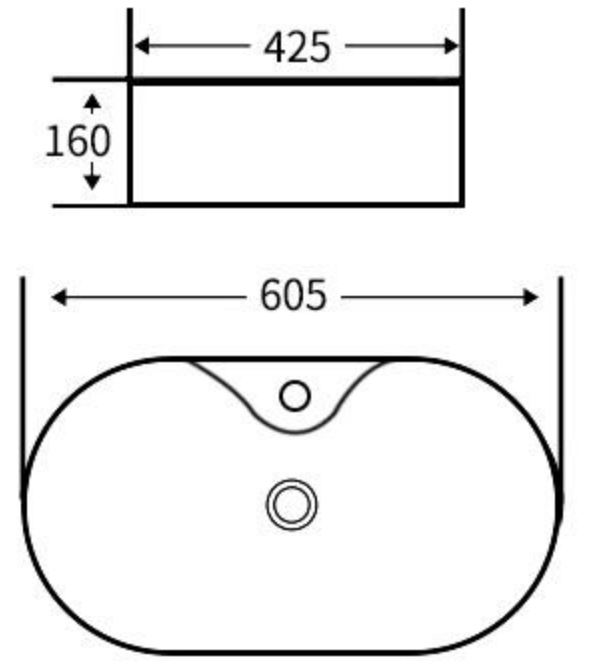

A082

艺术盆
尺寸: **605×425×160mm**
台上安装
Art Basin
Size: **605×425×160mm**
Above counter mounting