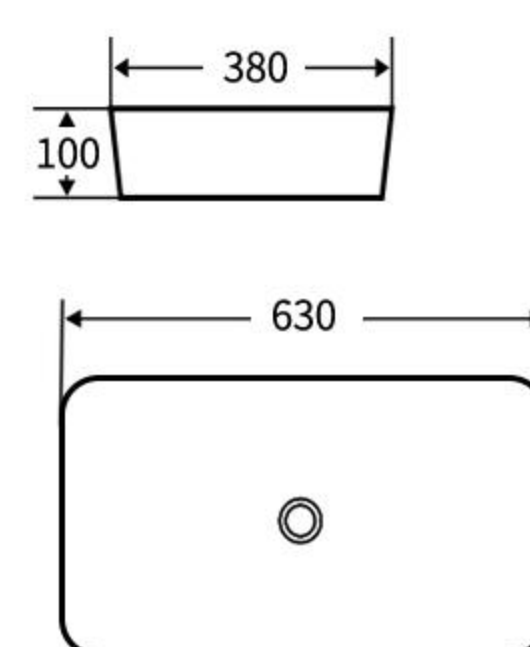

A016

艺术盆
尺寸: **630×380×100mm**
台上安装
Art Basin
Size: **630×380×100mm**
Above counter mounting