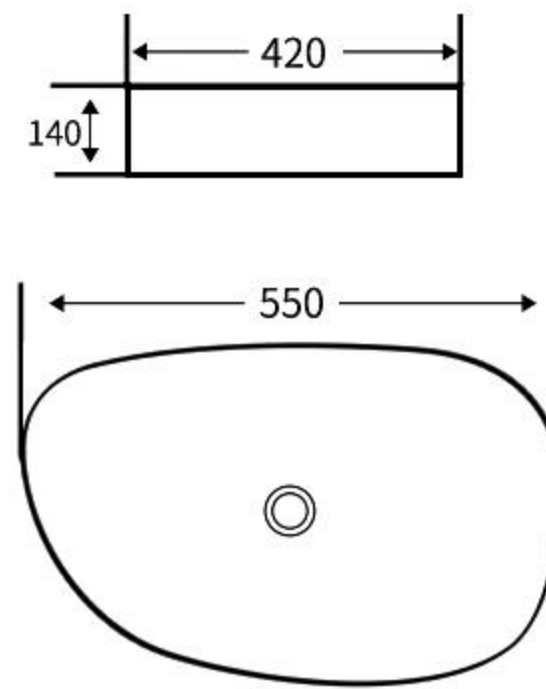

A225

艺术盆
尺寸: **550×420×140mm**
台上安装
Art Basin
Size: **550×420×140mm**
Above counter mounting