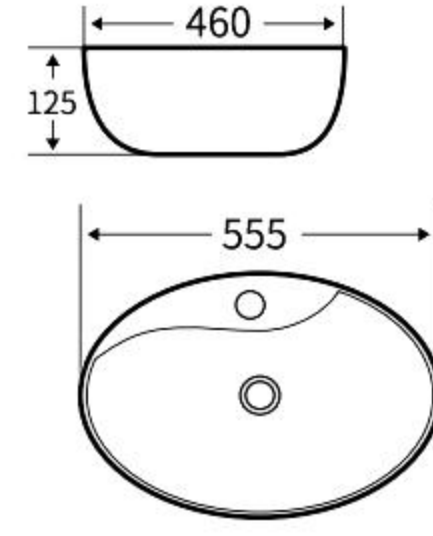

A167

艺术盆
尺寸: **555×460×125mm**
台上安装
Art Basin
Size: **555×460×125mm**
Above counter mounting