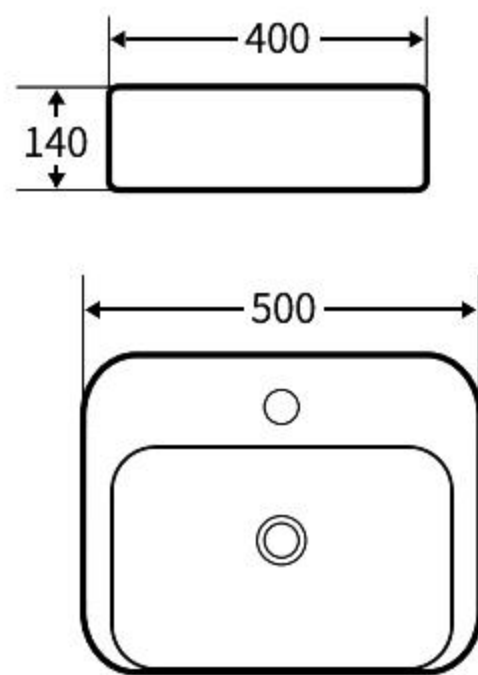

A228

艺术盆
尺寸: **500×400×140mm**
台上安装
Art Basin
Size: **500×400×140mm**
Above counter mounting