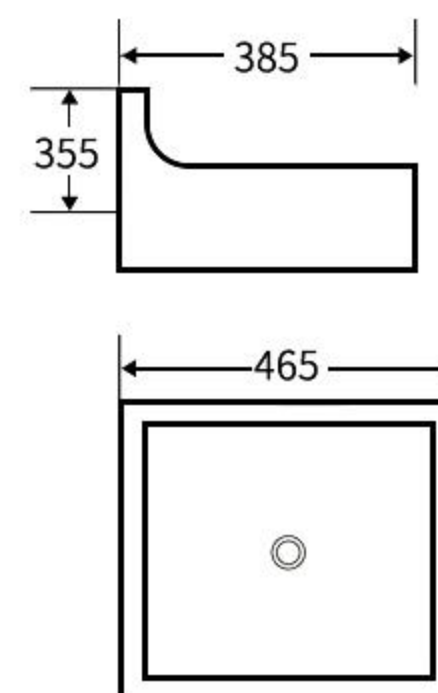

A290

艺术盆
尺寸: **465×385×355mm**
台上安装
Art Basin
Size: **465×385×355mm**
Above counter mounting