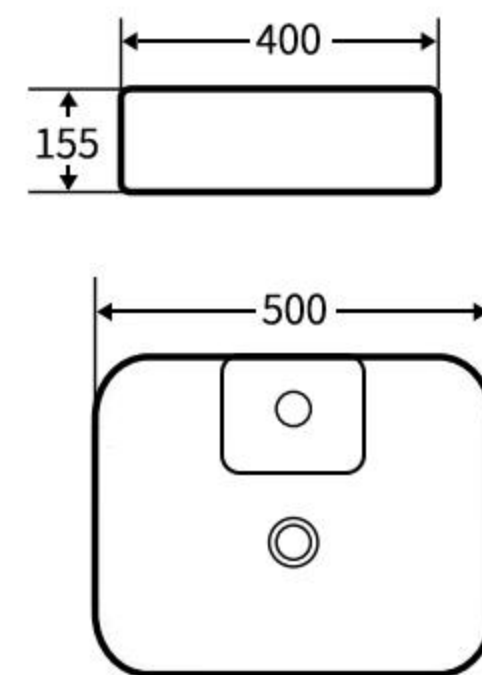

A008

艺术盆
尺寸: **500×400×155mm**
台上安装
Art Basin
Size: **500×400×155mm**
Above counter mounting