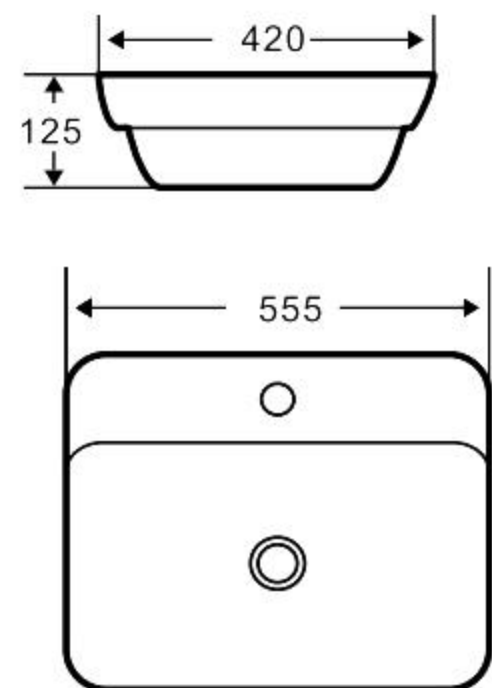

A283

艺术盆
尺寸: **555×420×125mm**
台上安装
Art Basin
Size: **555×420×125mm**
Above counter mounting