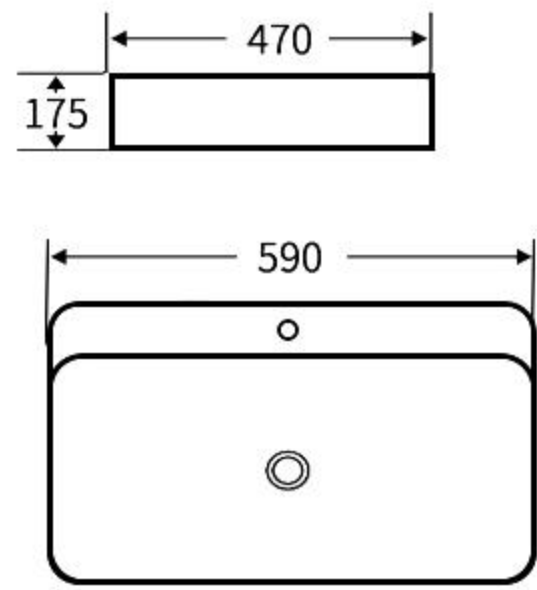

A157

艺术盆
尺寸: **590×470×175mm**
台上安装
Art Basin
Size: **590×470×175mm**
Above counter mounting