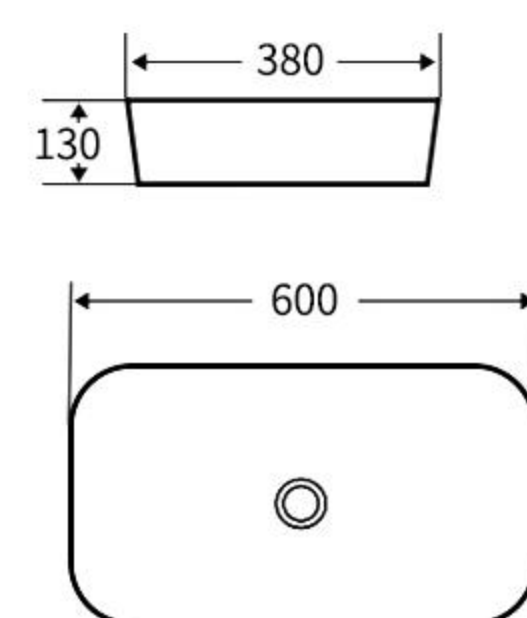

A047

艺术盆  
尺寸: **500×360×145mm**  
台上安装  
Art Basin  
Size: **500×360×145mm**  
Above counter mounting

A048

艺术盆  
尺寸: **560×390×125mm**  
台上安装  
Art Basin  
Size: **560×390×125mm**  
Above counter mounting

A049

艺术盆  
尺寸: **545×350×150mm**  
台上安装  
Art Basin  
Size: **545×350×150mm**  
Above counter mounting

A050

艺术盆  
尺寸: **410×410×180mm**  
台上安装  
Art Basin  
Size: **410×410×180mm**  
Above counter mounting

A051

艺术盆  
尺寸: **590×390×210mm**  
台上安装  
Art Basin  
Size: **590×390×210mm**  
Above counter mounting

A052

艺术盆  
尺寸: **600×380×130mm**  
台上安装  
Art Basin  
Size: **600×380×130mm**  
Above counter mounting