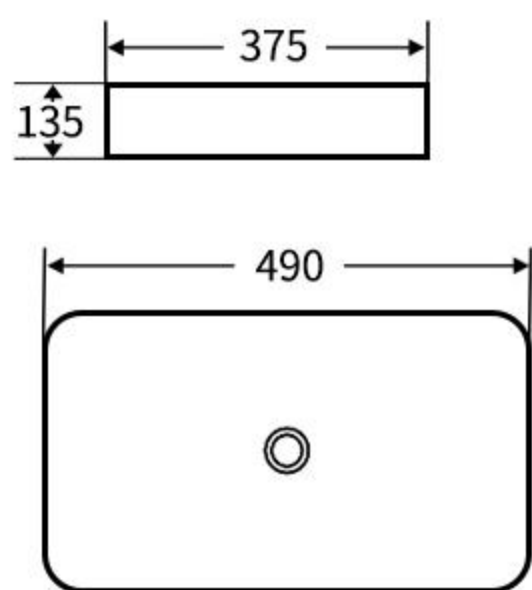

A025A

艺术盆
尺寸: **490×375×135mm**
台上安装
Art Basin
Size: **490×375×135mm**
Above counter mounting