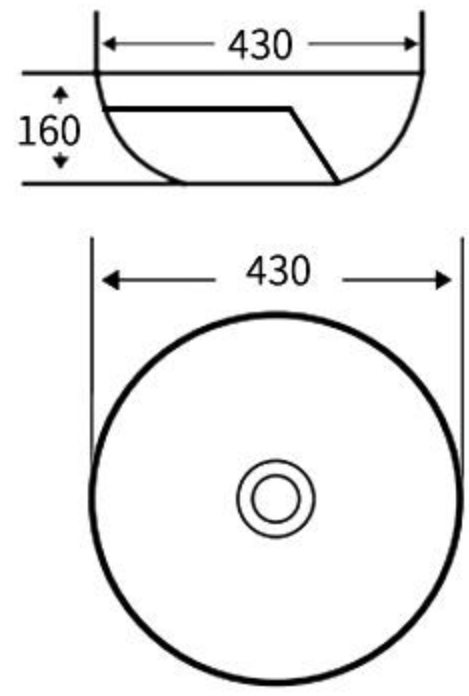

A100

艺术盆
尺寸: **430×430×160mm**
台上安装
Art Basin
Size: **430×430×160mm**
Above counter mounting