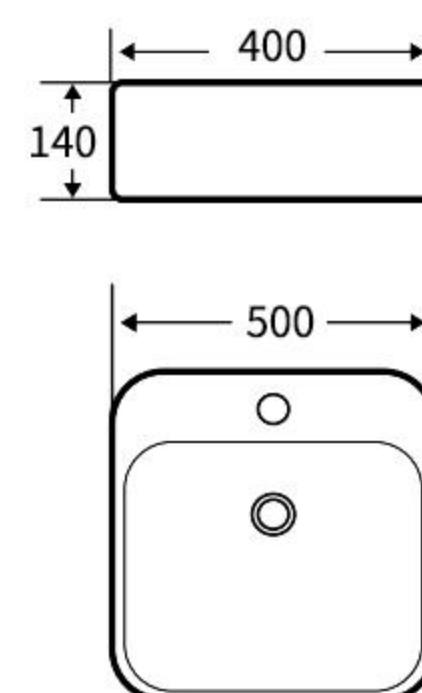

A218

艺术盆
尺寸: **500×400×140mm**
台上安装
Art Basin
Size: **500×400×140mm**
Above counter mounting