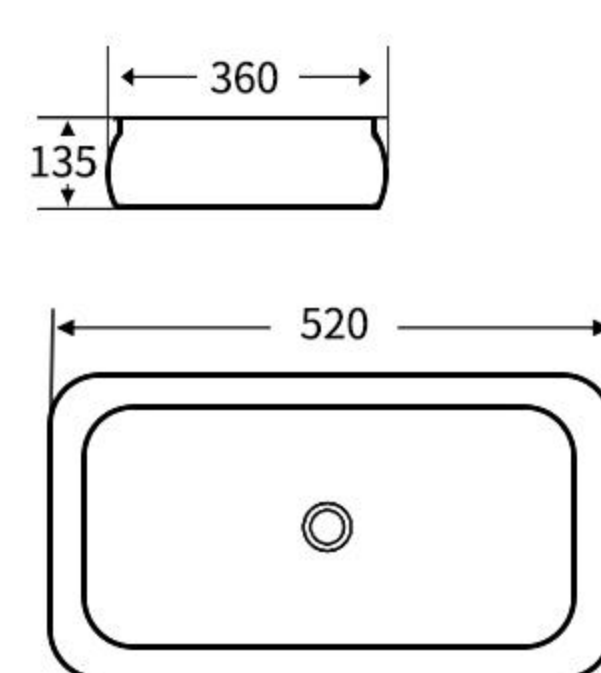

A233

艺术盆
尺寸: **520×360×135mm**
台上安装
Art Basin
Size: **520×360×135mm**
Above counter mounting