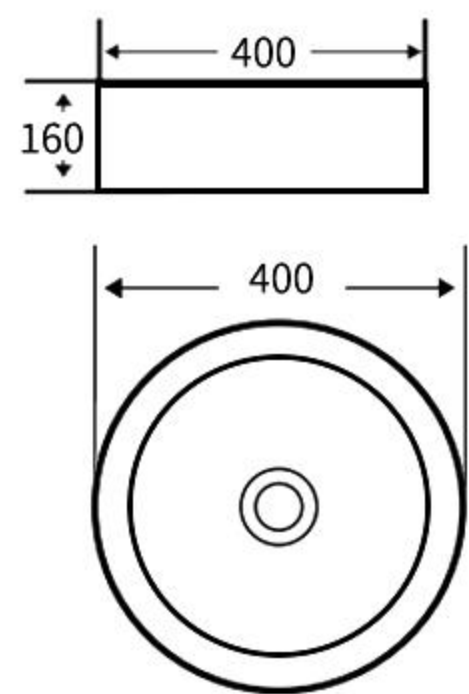

A056

艺术盆
尺寸: **400×400×160mm**
台上安装
Art Basin
Size: **400×400×160mm**
Above counter mounting