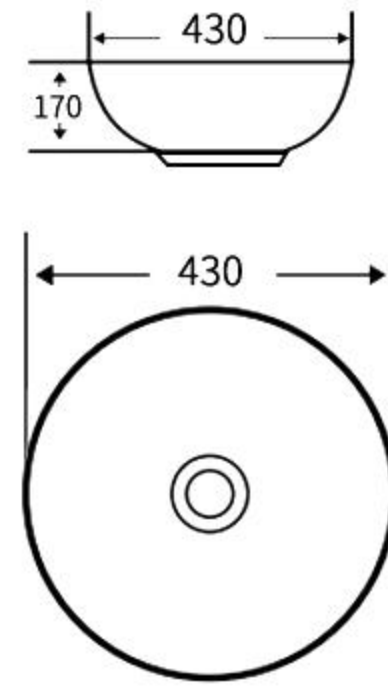

A028

艺术盆
尺寸: **430×430×170mm**
台上安装
Art Basin
Size: **430×430×170mm**
Above counter mounting