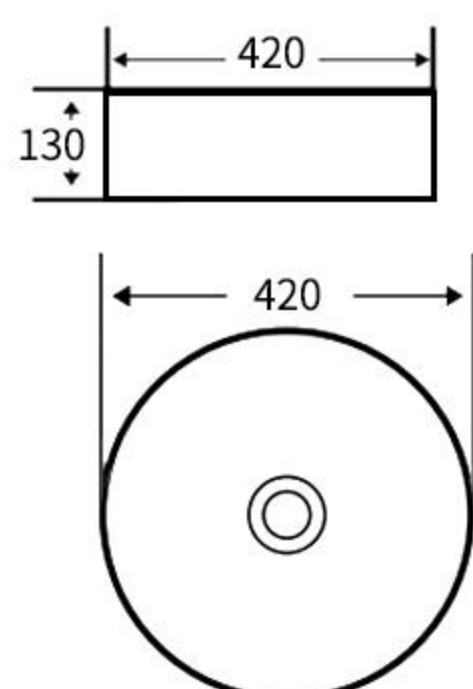

A076

艺术盆
尺寸: **420×420×130mm**
台上安装
Art Basin
Size: **420×420×130mm**
Above counter mounting