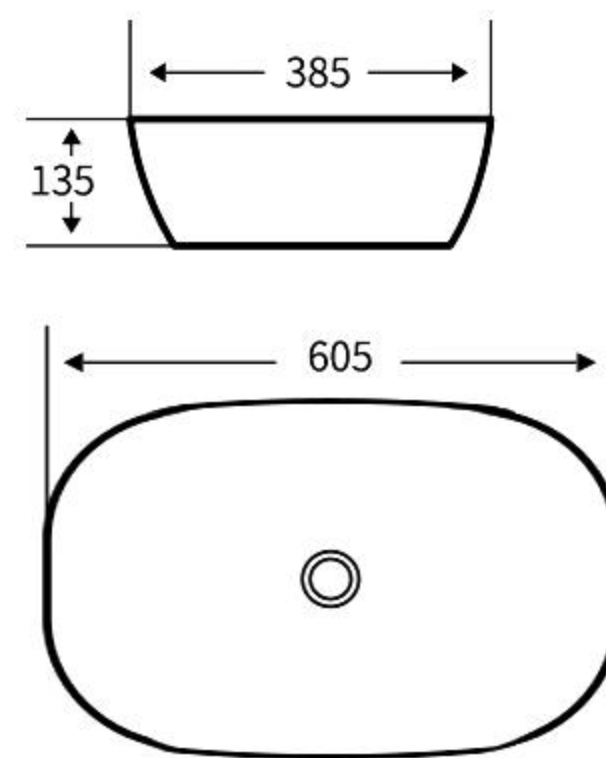

A134

艺术盆
尺寸: **605×385×135mm**
台上安装
Art Basin
Size: **605×385×135mm**
Above counter mounting