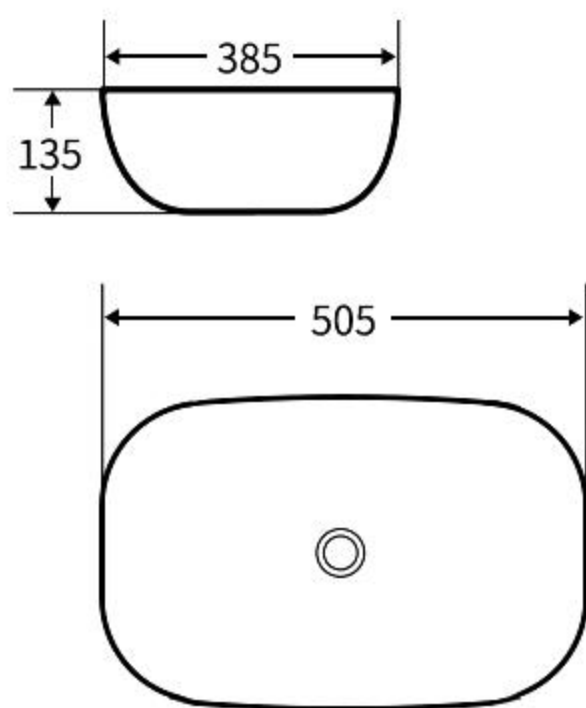

A133

艺术盆
尺寸: **505×385×135mm**
台上安装
Art Basin
Size: **505×385×135mm**
Above counter mounting