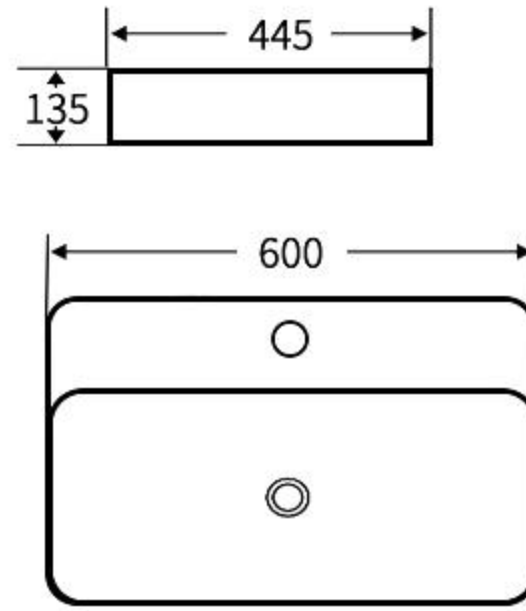

A200

艺术盆
尺寸: **600×445×135mm**
台上安装
Art Basin
Size: **600×445×135mm**
Above counter mounting