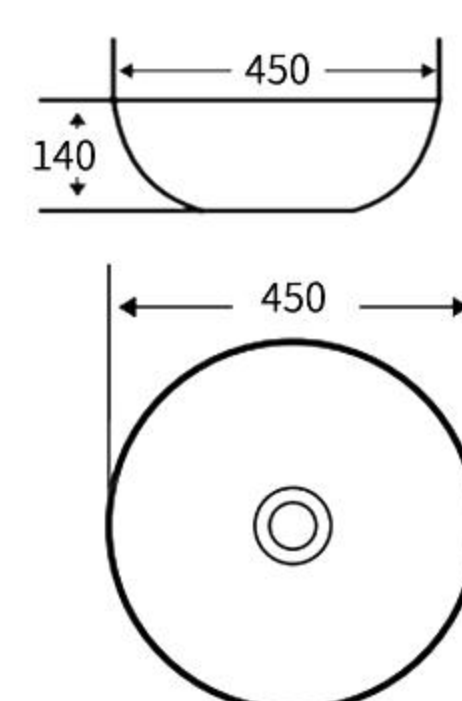

A222

艺术盆
尺寸: **450×450×140mm**
台上安装
Art Basin
Size: **450×450×140mm**
Above counter mounting