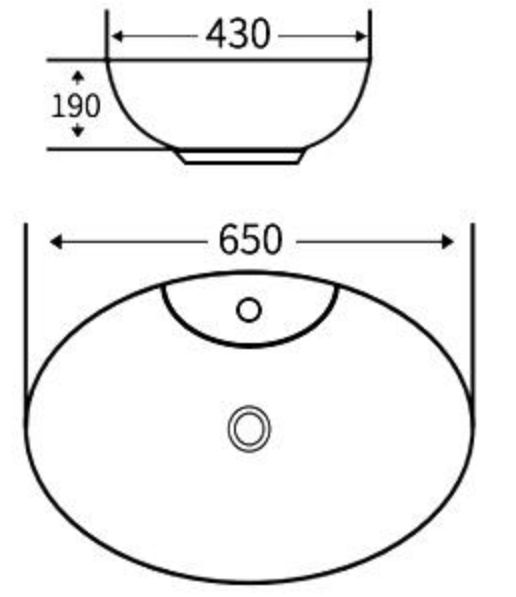

A102

艺术盆
尺寸: **650×430×190mm**
台上安装
Art Basin
Size: **650×430×190mm**
Above counter mounting