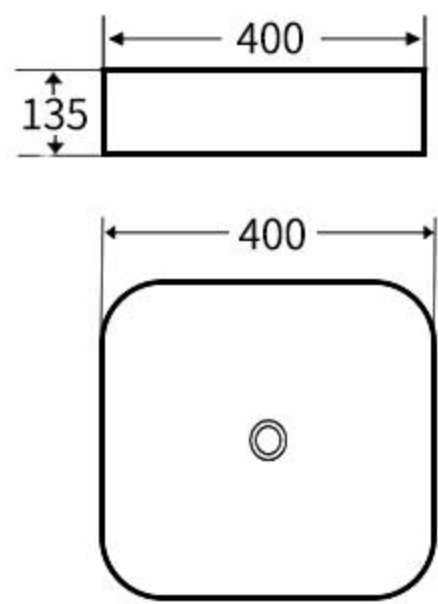

### A010

艺术盆  
尺寸: **500×400×135mm**  
台上安装  
Art Basin  
Size: **500×400×135mm**  
Above counter mounting

### A011

艺术盆  
尺寸: **455×320×135mm**  
台上安装  
Art Basin  
Size: **455×320×135mm**  
Above counter mounting

### A012

艺术盆  
尺寸: **425×425×140mm**  
台上安装  
Art Basin  
Size: **425×425×140mm**  
Above counter mounting

### A013

艺术盆  
尺寸: **400×400×135mm**  
台上安装  
Art Basin  
Size: **400×400×135mm**  
Above counter mounting