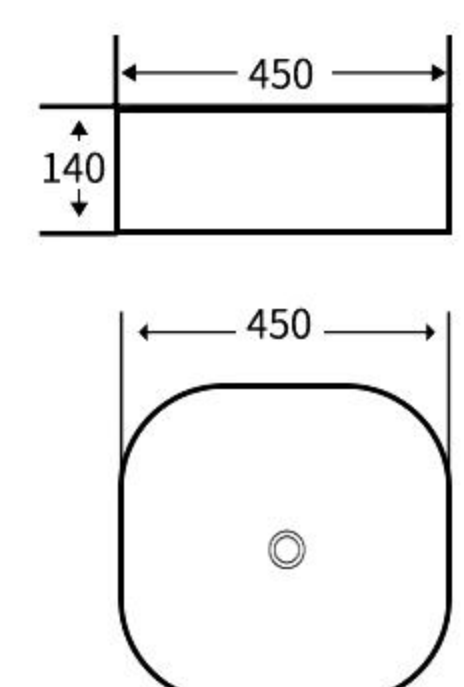

A223

艺术盆
尺寸: **450×450×140mm**
台上安装
Art Basin
Size: **450×450×140mm**
Above counter mounting