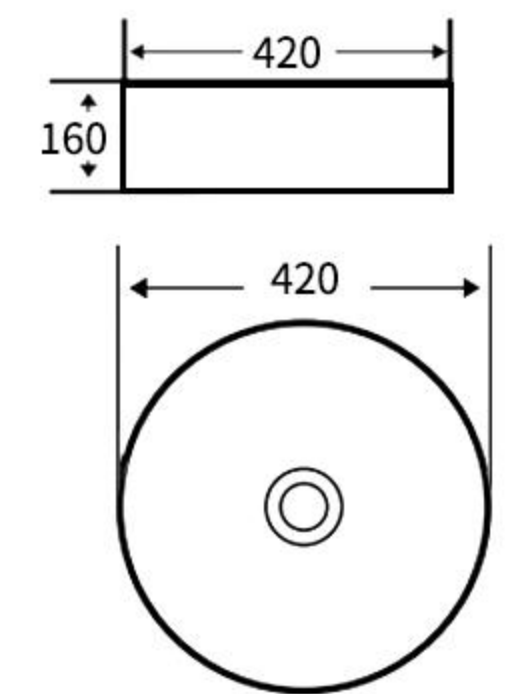

A240

艺术盆
尺寸: **420×420×160mm**
台上安装
Art Basin
Size: **420×420×160mm**
Above counter mounting