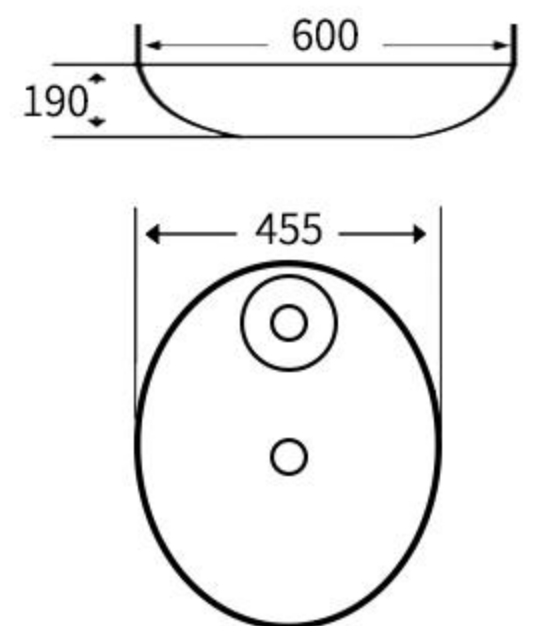

A067

艺术盆
尺寸: **600×455×190mm**
台上安装
Art Basin
Size: **600×455×190mm**
Above counter mounting