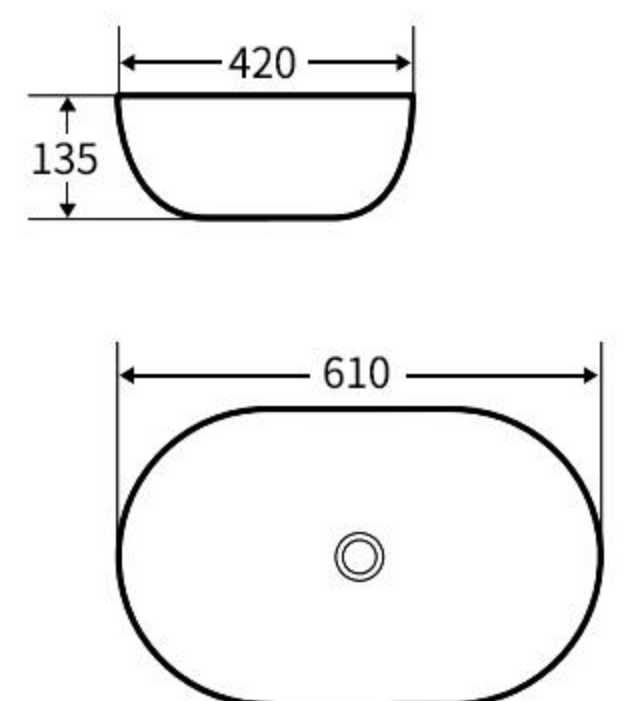

A034B

艺术盆
尺寸: **610×420×135mm**
台上安装
Art Basin
Size: **610×420×135mm**
Above counter mounting