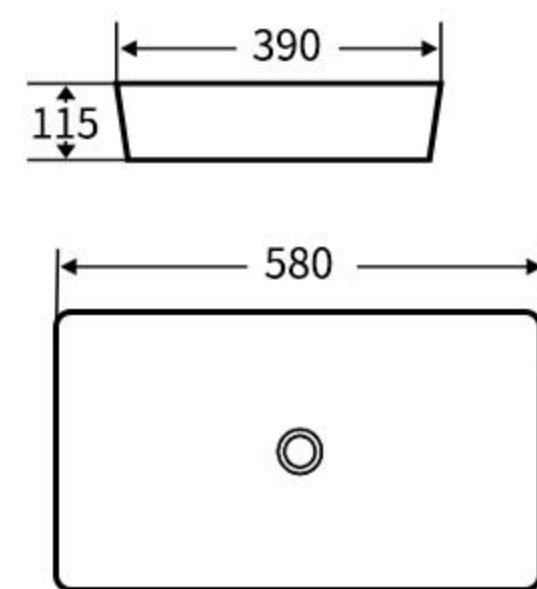

A019

艺术盆
尺寸: **580×390×115mm**
台上安装
Art Basin
Size: **580×390×115mm**
Above counter mounting