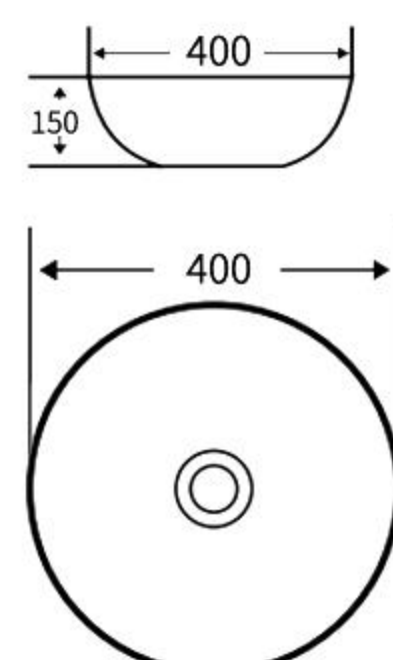

A045

艺术盆
尺寸: **400×400×150mm**
台上安装
Art Basin
Size: **400×400×150mm**
Above counter mounting