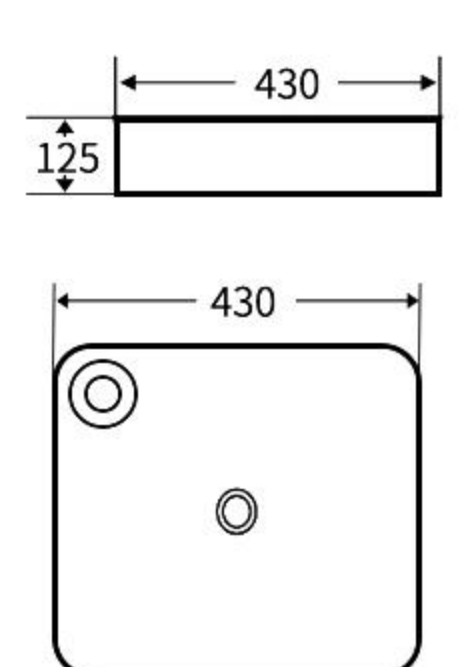

A075

艺术盆
尺寸: **430×430×125mm**
台上安装
Art Basin
Size: **430×430×125mm**
Above counter mounting