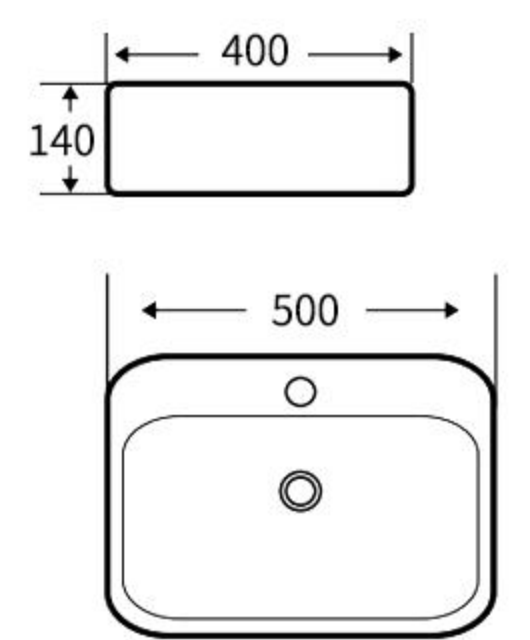

A013C

艺术盆
尺寸: **500×400×140mm**
台上安装
Art Basin
Size: **500×400×140mm**
Above counter mounting