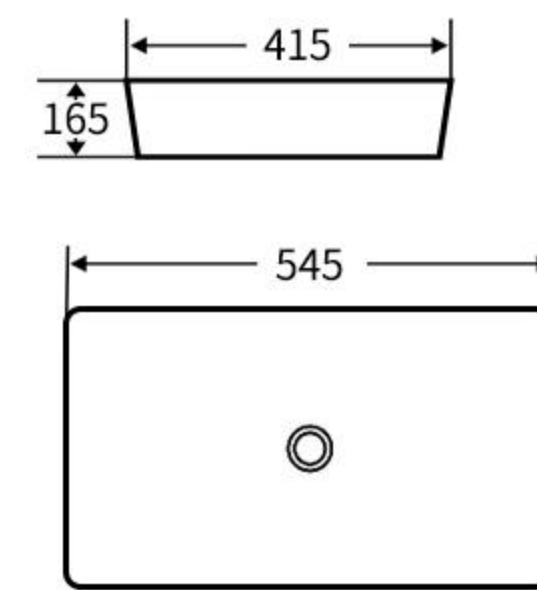

A150

艺术盆
尺寸: **545×415×165mm**
台上安装
Art Basin
Size: **545×415×165mm**
Above counter mounting