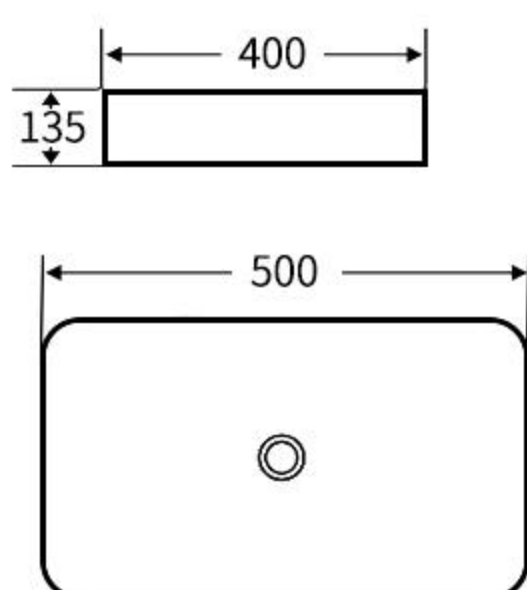

### A005

艺术盆  
尺寸: **520×425×155mm**  
台上安装  
Art Basin  
Size: **520×425×155mm**  
Above counter mounting

### A008

艺术盆  
尺寸: **500×400×155mm**  
台上安装  
Art Basin  
Size: **500×400×155mm**  
Above counter mounting

### A009

艺术盆  
尺寸: **460×420×155mm**  
台上安装  
Art Basin  
Size: **460×420×155mm**  
Above counter mounting

### A010

艺术盆  
尺寸: **500×400×135mm**  
台上安装  
Art Basin  
Size: **500×400×135mm**  
Above counter mounting