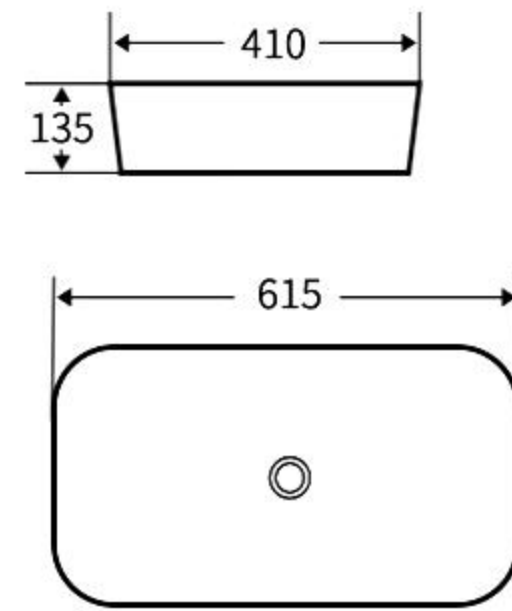

A190

艺术盆
尺寸: **615×410×135mm**
台上安装
Art Basin
Size: **615×410×135mm**
Above counter mounting