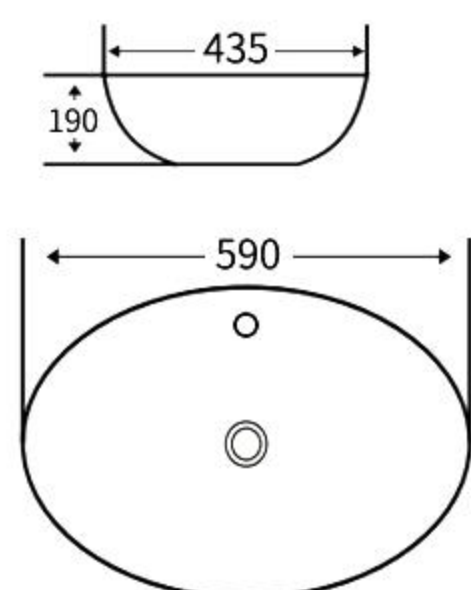

A067B

艺术盆
尺寸: **590×435×190mm**
台上安装
Art Basin
Size: **590×435×190mm**
Above counter mounting