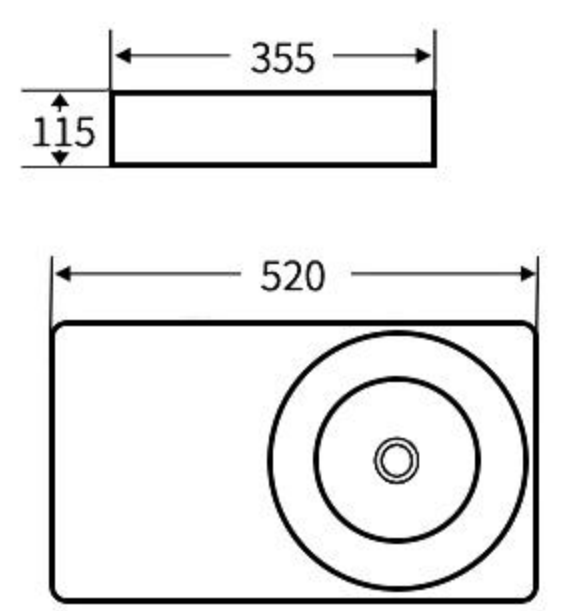

A201

艺术盆
尺寸: **520×355×115mm**
台上安装
Art Basin
Size: **520×355×115mm**
Above counter mounting