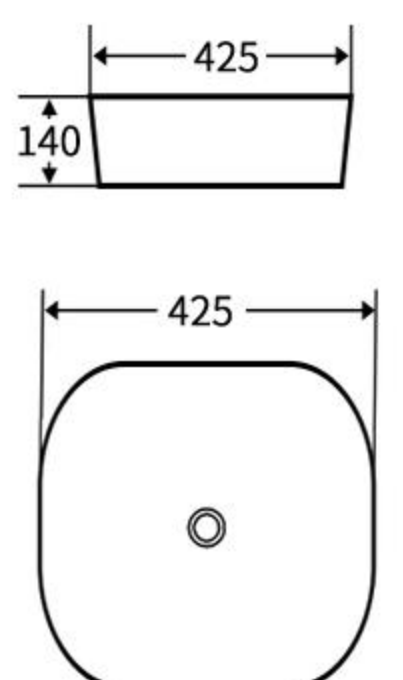

A012

艺术盆
尺寸: **425×425×140mm**
台上安装
Art Basin
Size: **425×425×140mm**
Above counter mounting