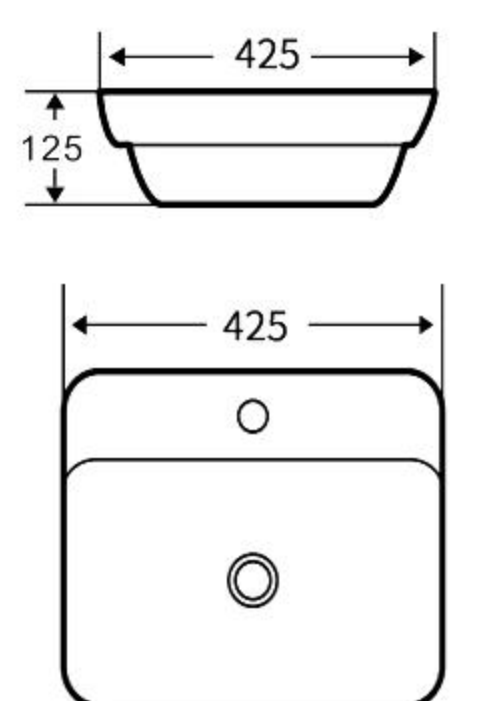

A282

艺术盆
尺寸: **425×425×125mm**
台上安装
Art Basin
Size: **425×425×125mm**
Above counter mounting