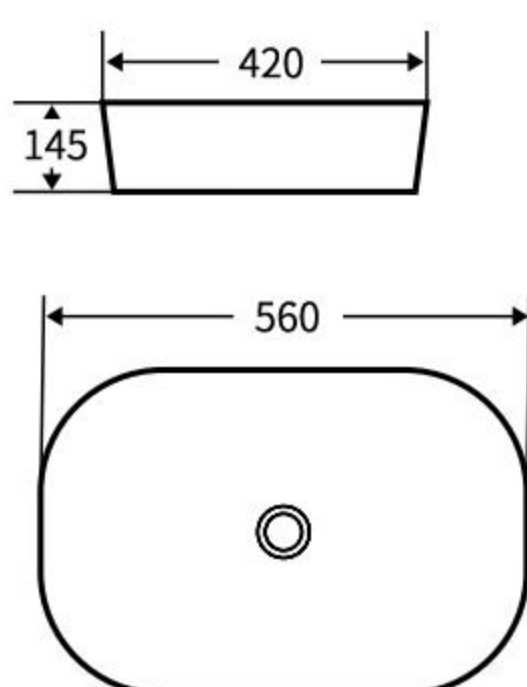

A015B

艺术盆
尺寸: **560×420×145mm**
台上安装
Art Basin
Size: **560×420×145mm**
Above counter mounting