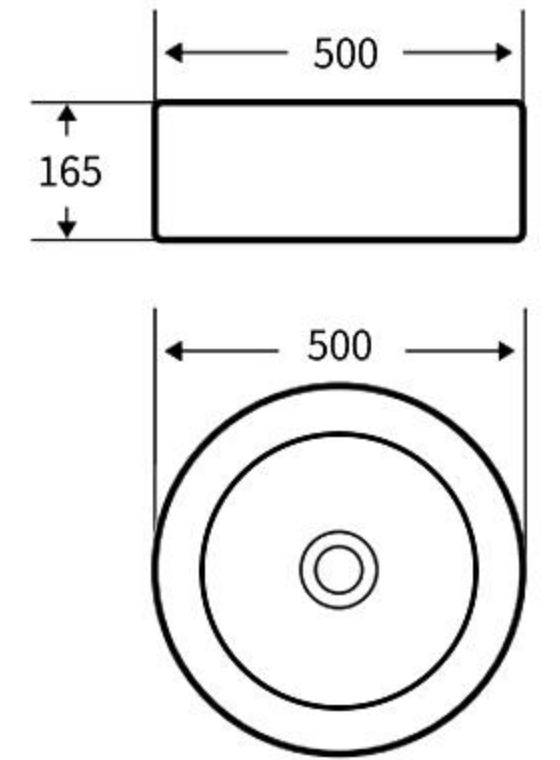

A093

艺术盆
尺寸: **500×500×165mm**
台上安装
Art Basin
Size: **500×500×165mm**
Above counter mounting