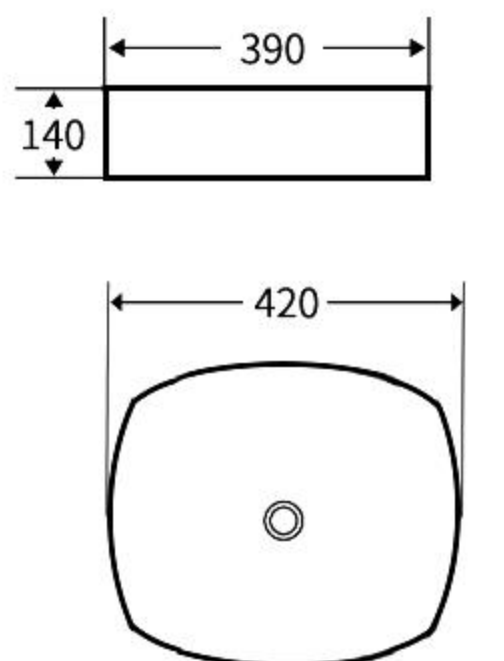

A231

艺术盆
尺寸: **420×390×140mm**
台上安装
Art Basin
Size: **420×390×140mm**
Above counter mounting