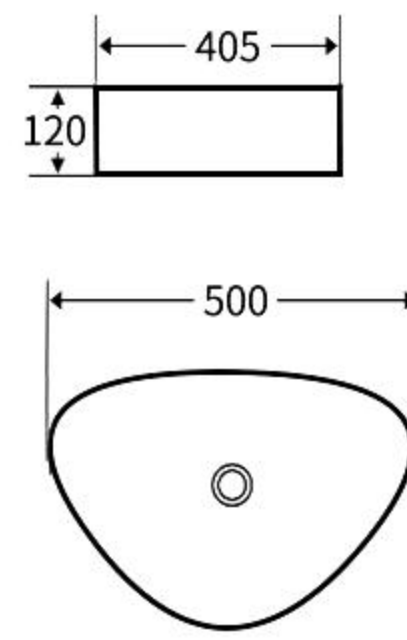

A031

艺术盆
尺寸: **500×405×120mm**
台上安装
Art Basin
Size: **500×405×120mm**
Above counter mounting