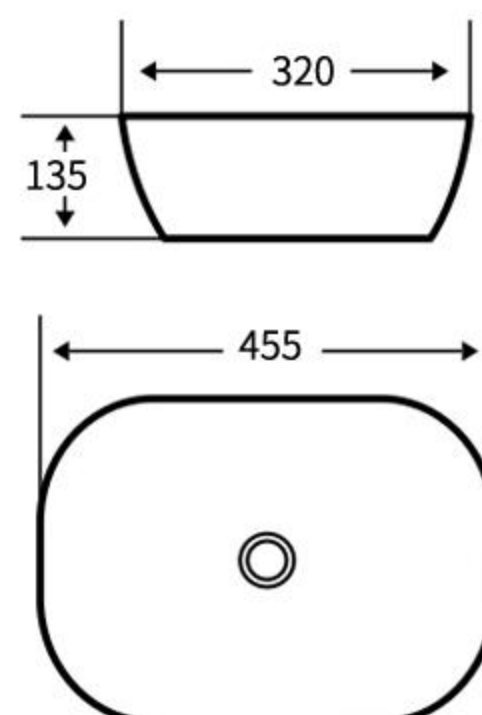

A011

艺术盆
尺寸: **455×320×135mm**
台上安装
Art Basin
Size: **455×320×135mm**
Above counter mounting