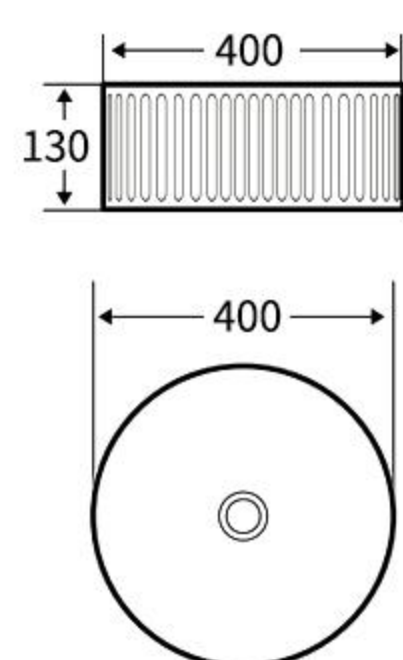

A213

艺术盆
尺寸: **400×400×130mm**
台上安装
Art Basin
Size: **400×400×130mm**
Above counter mounting