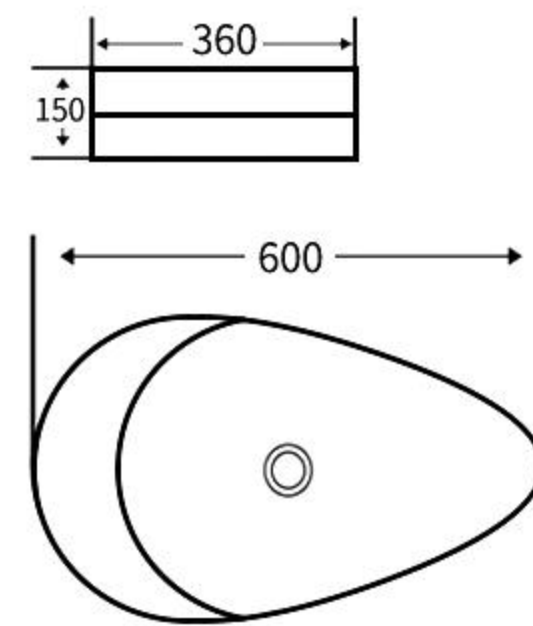

A183

艺术盆
尺寸: **600×360×150mm**
台上安装
Art Basin
Size: **600×360×150mm**
Above counter mounting