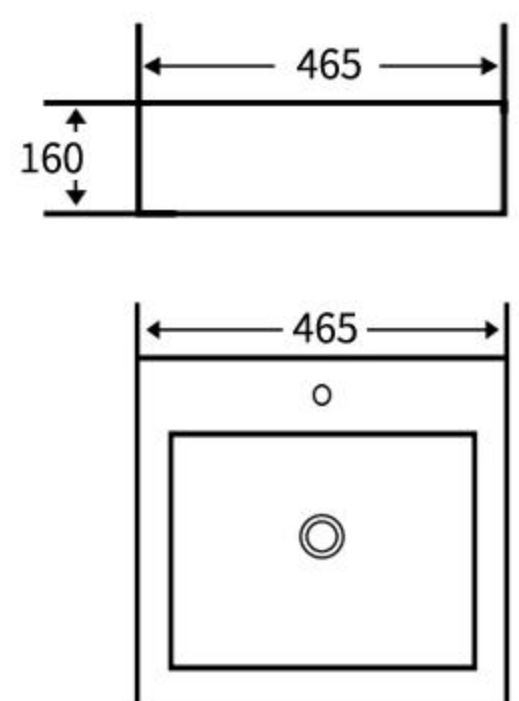

A033

艺术盆
尺寸: **465×465×160mm**
台上安装
Art Basin
Size: **465×465×160mm**
Above counter mounting