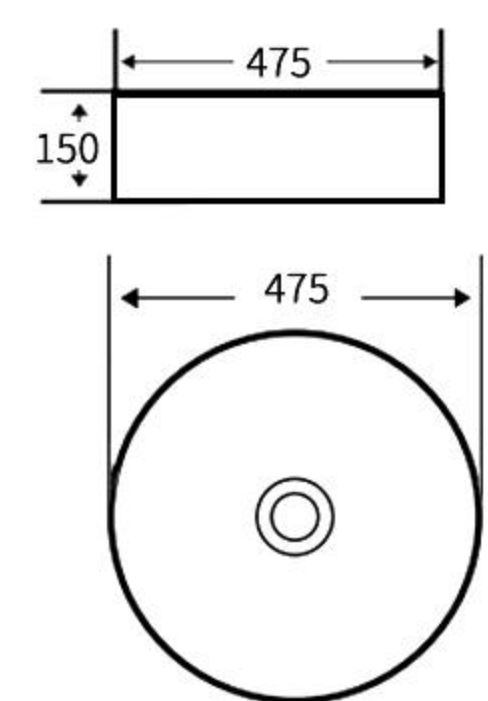

A164

艺术盆
尺寸: **475×475×150mm**
台上安装
Art Basin
Size: **475×475×150mm**
Above counter mounting