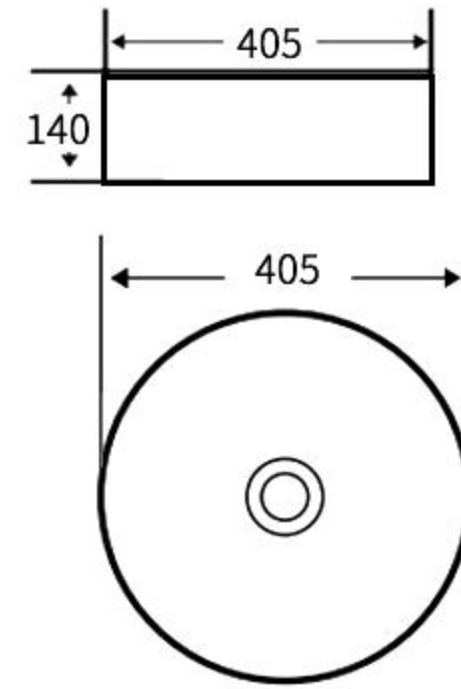

A081A

艺术盆
尺寸: **405×405×140mm**
台上安装
Art Basin
Size: **405×405×140mm**
Above counter mounting