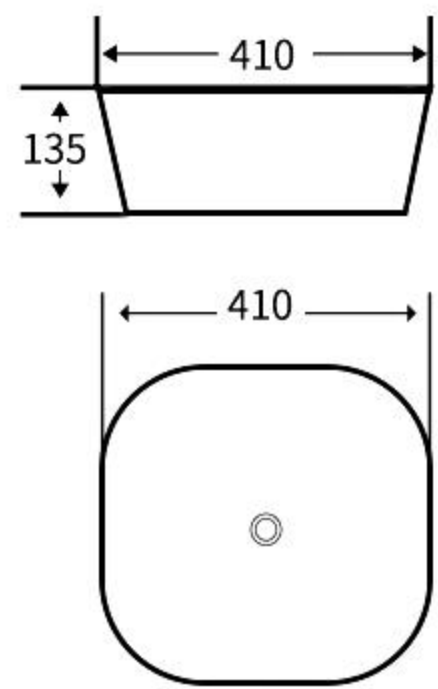

A111

艺术盆
尺寸: **410×410×135mm**
台上安装
Art Basin
Size: **410×410×135mm**
Above counter mounting