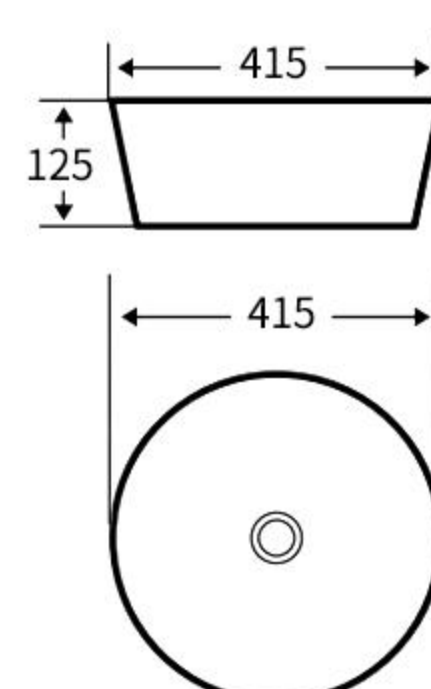

A077

艺术盆
尺寸: **415×415×125mm**
台上安装
Art Basin
Size: **415×415×125mm**
Above counter mounting