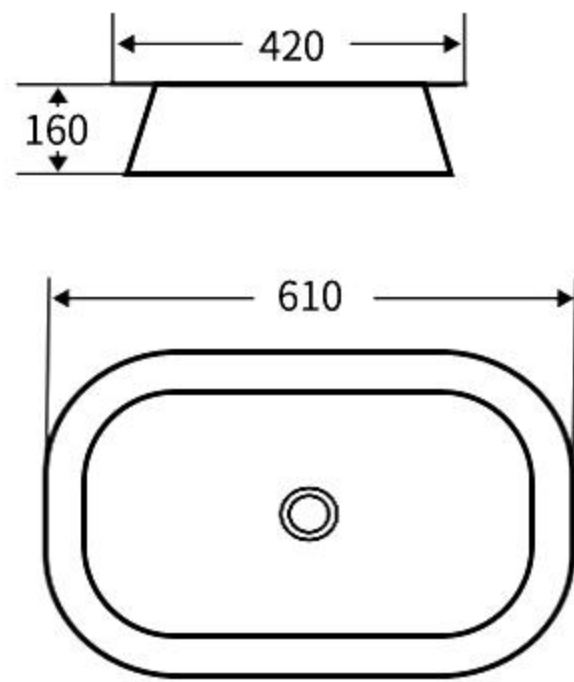

### A088

艺术盆  
尺寸: **430×290×145mm**  
台上安装  
Art Basin  
Size: **430×290×145mm**  
Above counter mounting

### A089

艺术盆  
尺寸: **430×290×145mm**  
台上安装  
Art Basin  
Size: **430×290×145mm**  
Above counter mounting

### A090

艺术盆  
尺寸: **610×420×160mm**  
台上安装  
Art Basin  
Size: **610×420×160mm**  
Above counter mounting