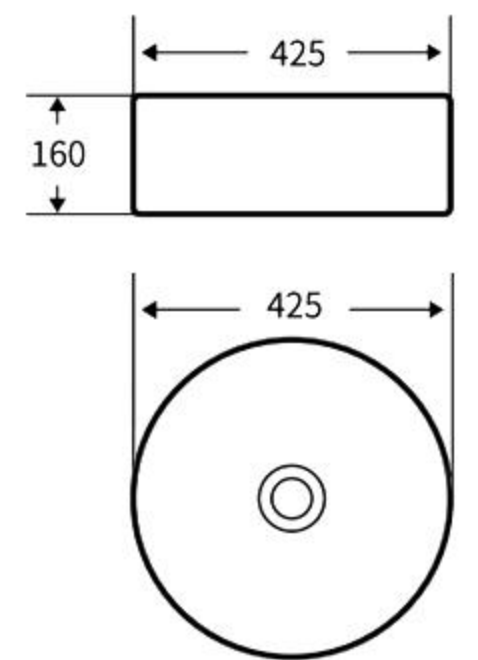

A288

艺术盆
尺寸: **425×425×160mm**
台上安装
Art Basin
Size: **425×425×160mm**
Above counter mounting