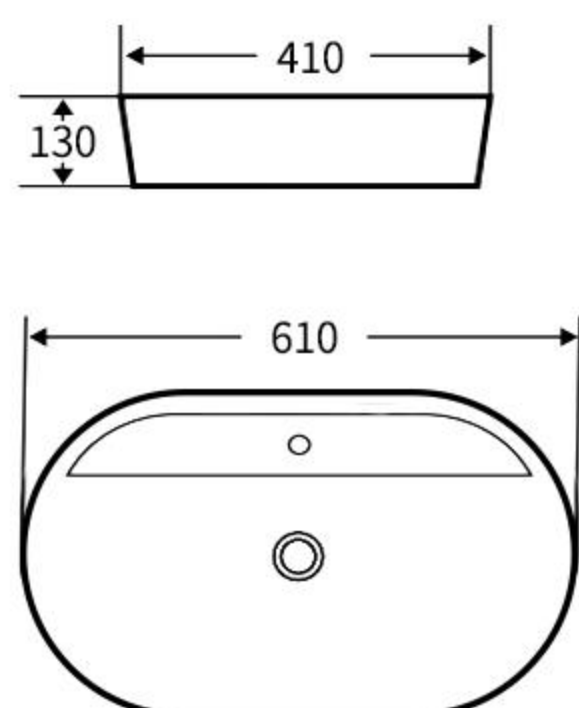

A136B

艺术盆
尺寸: **610×410×130mm**
台上安装
Art Basin
Size: **610×410×130mm**
Above counter mounting