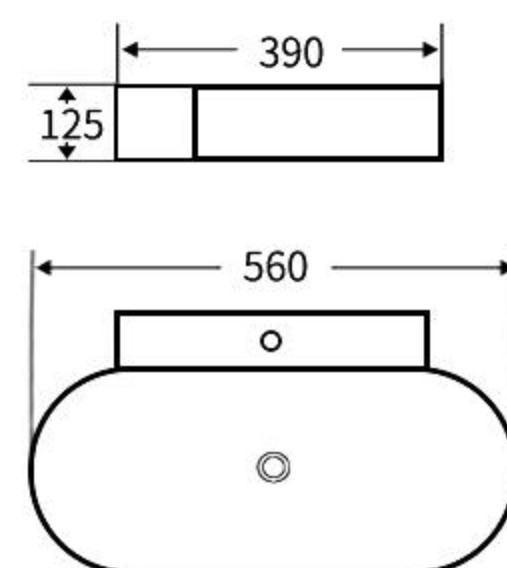

A048

艺术盆
尺寸: **560×390×125mm**
台上安装
Art Basin
Size: **560×390×125mm**
Above counter mounting