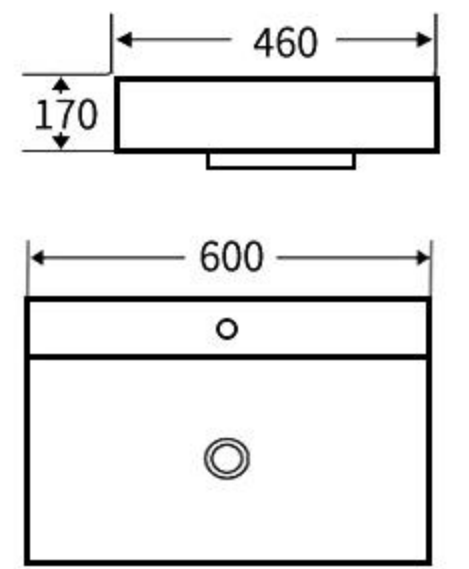

A055

艺术盆
尺寸: **600×460×170mm**
台上安装
Art Basin
Size: **600×460×170mm**
Above counter mounting