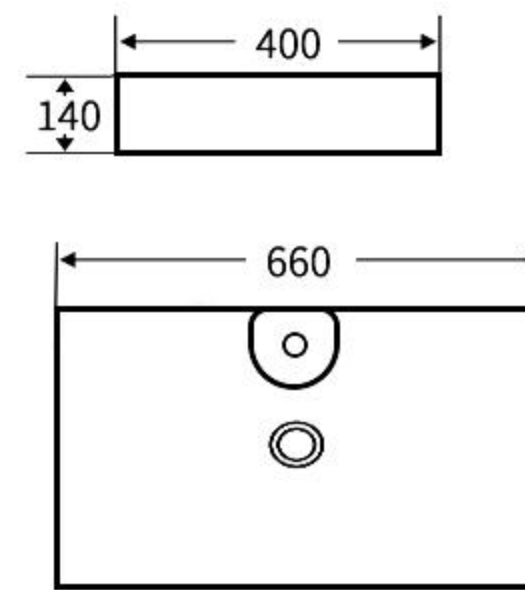

A066

艺术盆
尺寸: **660×400×140mm**
台上安装
Art Basin
Size: **660×400×140mm**
Above counter mounting