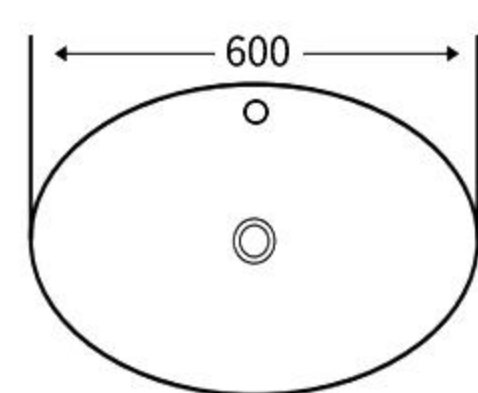

A038

艺术盆
尺寸: **600×370×190mm**
台上安装
Art Basin
Size: **600×370×190mm**
Above counter mounting