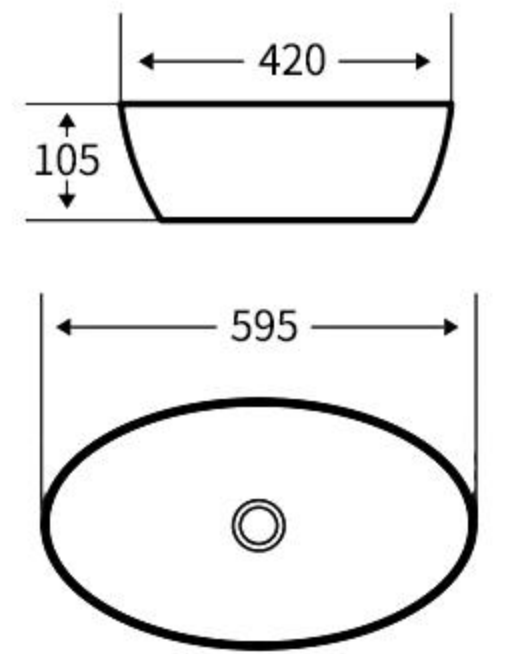

A160

艺术盆
尺寸: **595×420×105mm**
台上安装
Art Basin
Size: **595×420×105mm**
Above counter mounting