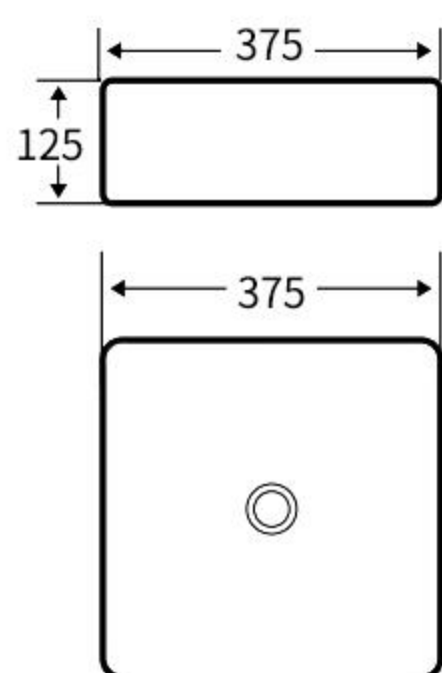

A107

艺术盆
尺寸: **375×375×125mm**
台上安装
Art Basin
Size: **375×375×125mm**
Above counter mounting