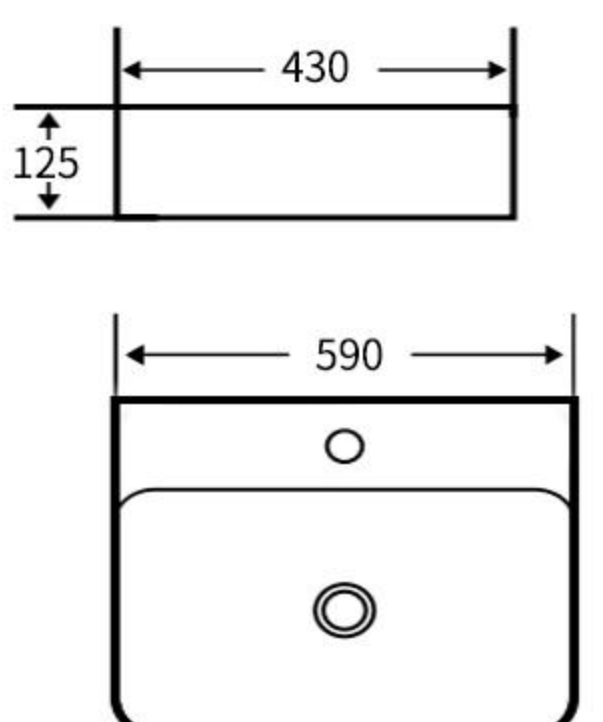

A179C

艺术盆
尺寸: **590×430×125mm**
台上安装
Art Basin
Size: **590×430×125mm**
Above counter mounting