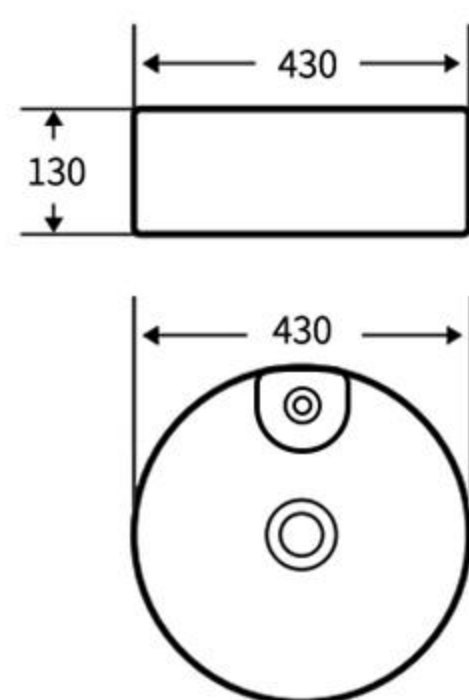

A014

艺术盆
尺寸: **430×430×130mm**
台上安装
Art Basin
Size: **430×430×130mm**
Above counter mounting