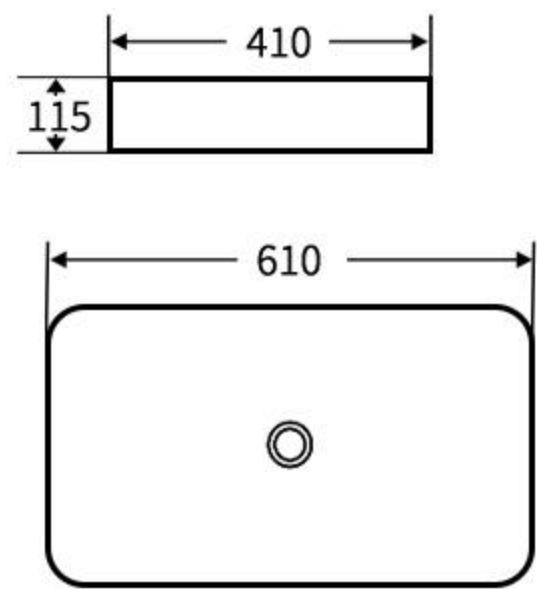

### A015B

艺术盆  
尺寸: **560×420×145mm**  
台上安装  
Art Basin  
Size: **560×420×145mm**  
Above counter mounting

### A016

艺术盆  
尺寸: **630×380×100mm**  
台上安装  
Art Basin  
Size: **630×380×100mm**  
Above counter mounting

### A017

艺术盆  
尺寸: **660×400×140mm**  
台上安装  
Art Basin  
Size: **660×400×140mm**  
Above counter mounting

### A018

艺术盆  
尺寸: **610×410×115mm**  
台上安装  
Art Basin  
Size: **610×410×115mm**  
Above counter mounting