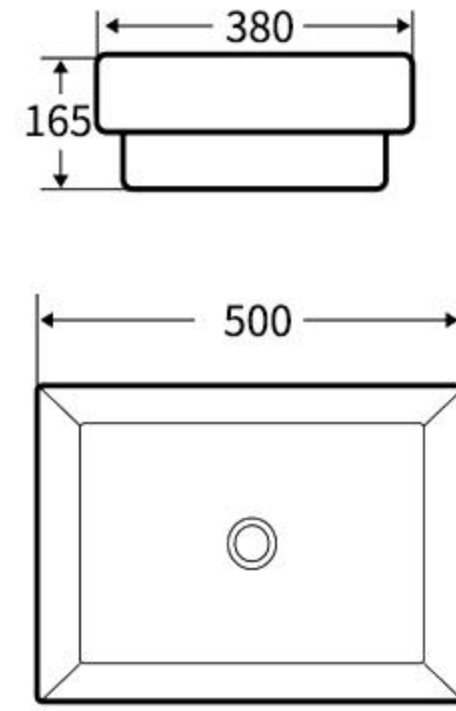

A248

艺术盆
尺寸: **500×380×165mm**
台上安装
Art Basin
Size: **500×380×165mm**
Above counter mounting