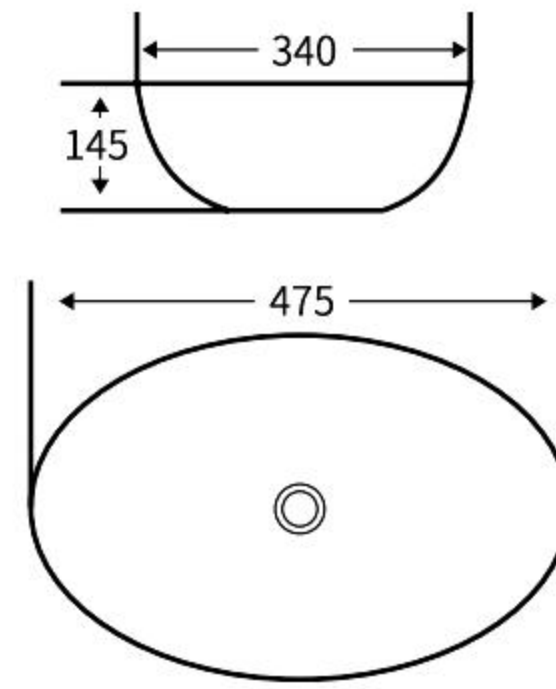

### A022

艺术盆  
尺寸: **500×390×145mm**  
台上安装  
Art Basin  
Size: **500×390×145mm**  
Above counter mounting

### A023

艺术盆  
尺寸: **700×400×140mm**  
台上安装  
Art Basin  
Size: **700×400×140mm**  
Above counter mounting

### A024

艺术盆  
尺寸: **600×400×155mm**  
台上安装  
Art Basin  
Size: **600×400×155mm**  
Above counter mounting

### A024B

艺术盆  
尺寸: **475×340×145mm**  
台上安装  
Art Basin  
Size: **475×340×145mm**  
Above counter mounting