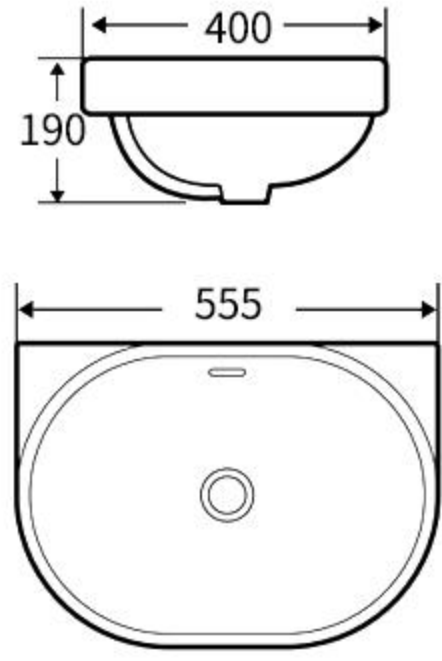

A166

艺术盆
尺寸: **555×400×190mm**
台上安装
Art Basin
Size: **555×400×190mm**
Above counter mounting