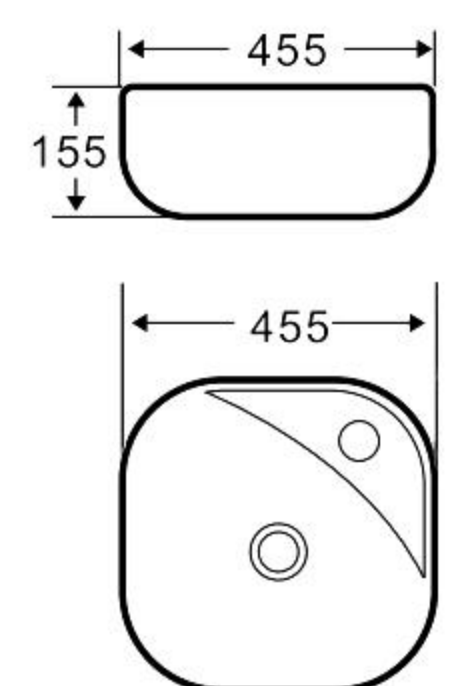

A220

艺术盆
尺寸: **455×455×155mm**
台上安装
Art Basin
Size: **455×455×155mm**
Above counter mounting