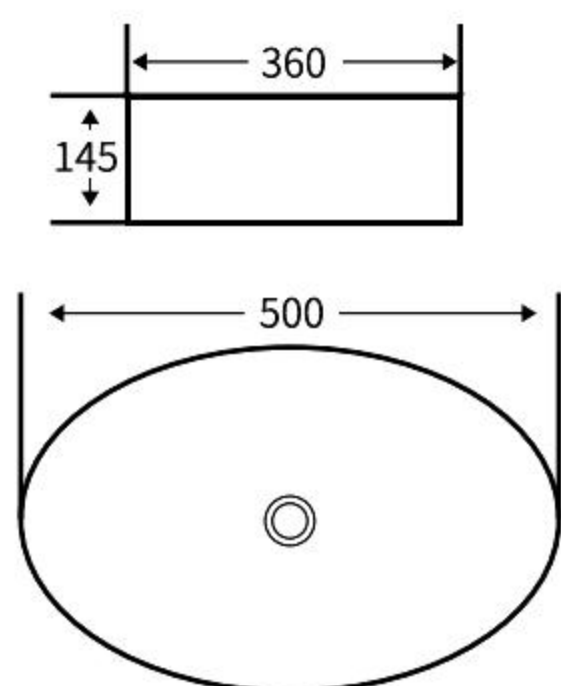

A047

艺术盆
尺寸: **500×360×145mm**
台上安装
Art Basin
Size: **500×360×145mm**
Above counter mounting