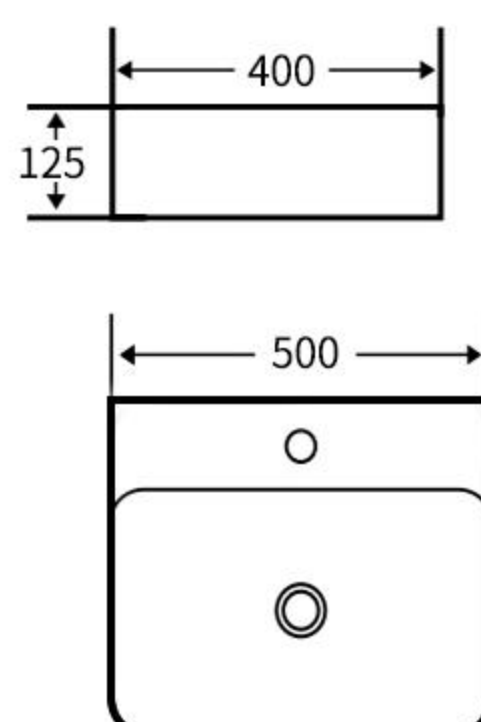

A179B

艺术盆
尺寸: **500×400×125mm**
台上安装
Art Basin
Size: **500×400×125mm**
Above counter mounting