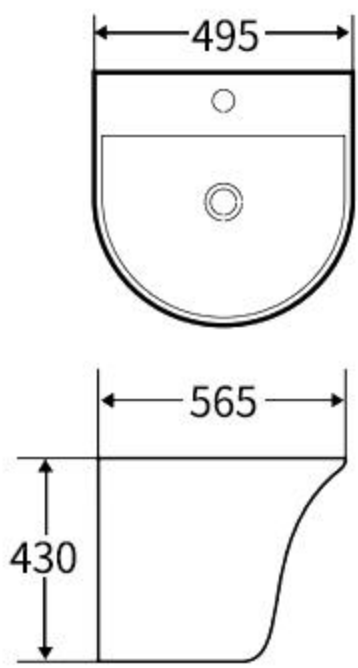

A169

艺术盆
尺寸: **565×495×430mm**
台上安装
Art Basin
Size: **565×495×430mm**
Above counter mounting