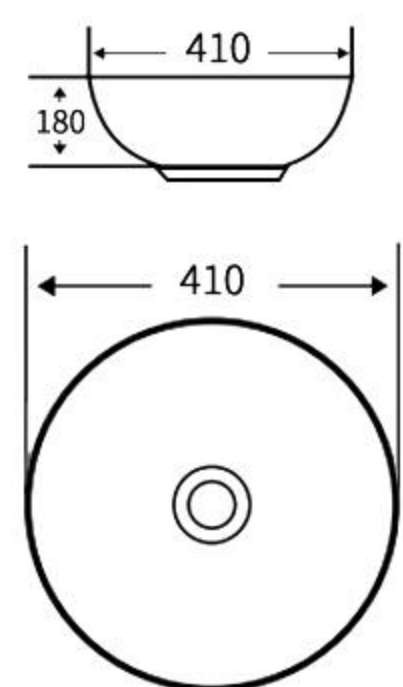

A050

艺术盆
尺寸: **410×410×180mm**
台上安装
Art Basin
Size: **410×410×180mm**
Above counter mounting