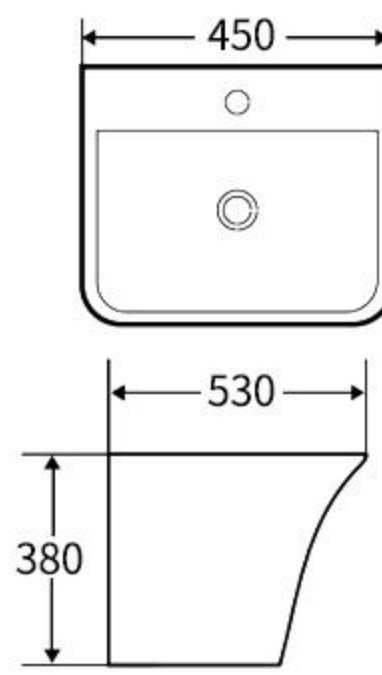

A162

艺术盆
尺寸: **530×450×380mm**
台上安装
Art Basin
Size: **530×450×380mm**
Above counter mounting