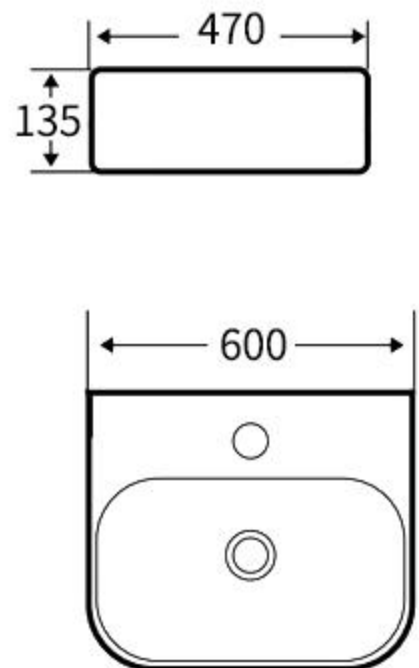

A202

艺术盆
尺寸: **600×470×135mm**
台上安装
Art Basin
Size: **600×470×135mm**
Above counter mounting