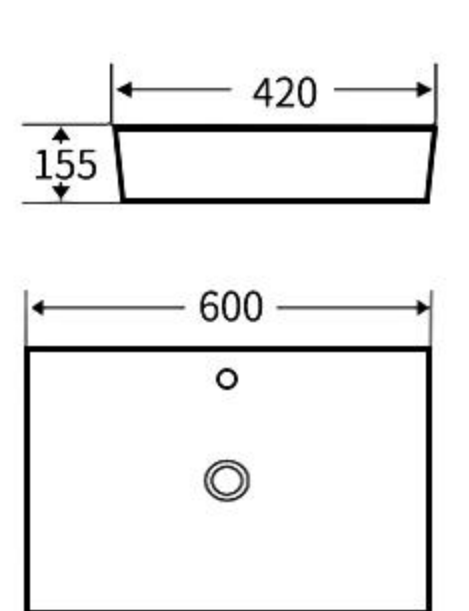

A026

艺术盆
尺寸: **600×420×155mm**
台上安装
Art Basin
Size: **600×420×155mm**
Above counter mounting