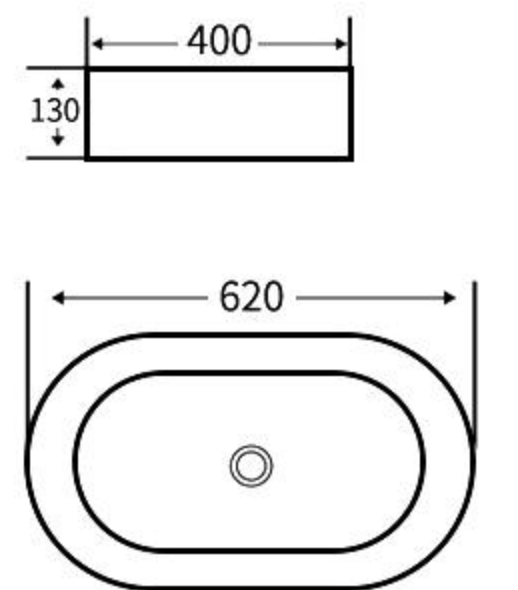

A096

艺术盆
尺寸: **620×400×130mm**
台上安装
Art Basin
Size: **620×400×130mm**
Above counter mounting