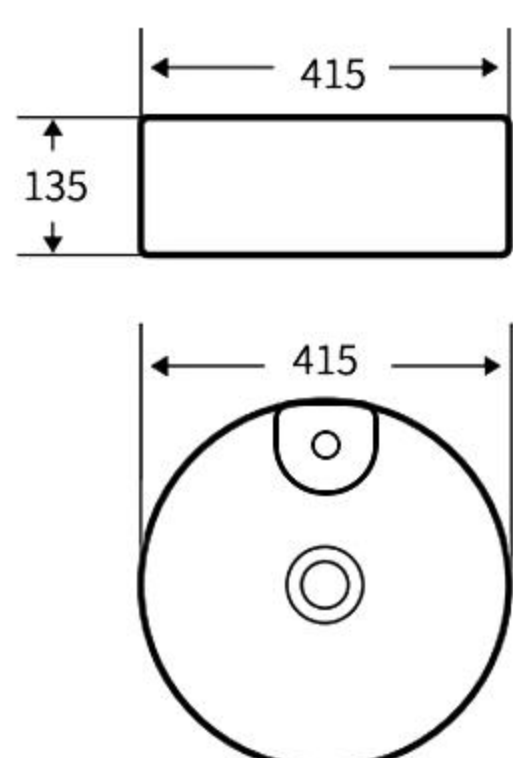

A021

艺术盆
尺寸: **415×415×135mm**
台上安装
Art Basin
Size: **415×415×135mm**
Above counter mounting