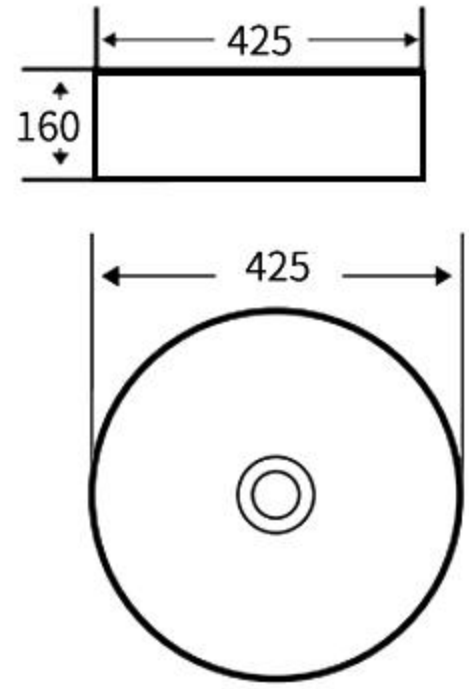

A081

艺术盆
尺寸: **425×425×160mm**
台上安装
Art Basin
Size: **425×425×160mm**
Above counter mounting