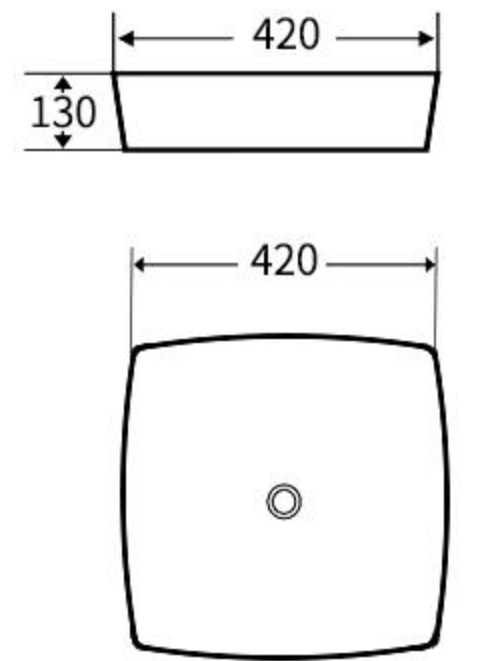

A153

艺术盆
尺寸: **420×420×130mm**
台上安装
Art Basin
Size: **420×420×130mm**
Above counter mounting