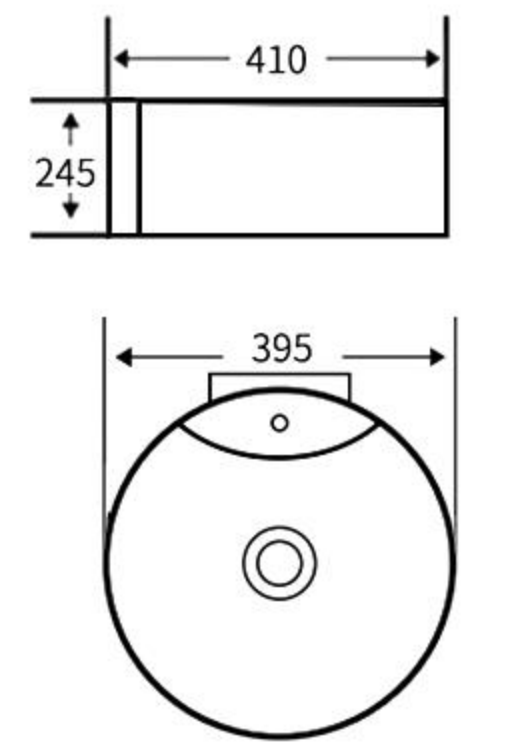

A105

艺术盆
尺寸: **395×410×245mm**
台上安装
Art Basin
Size: **395×410×245mm**
Above counter mounting