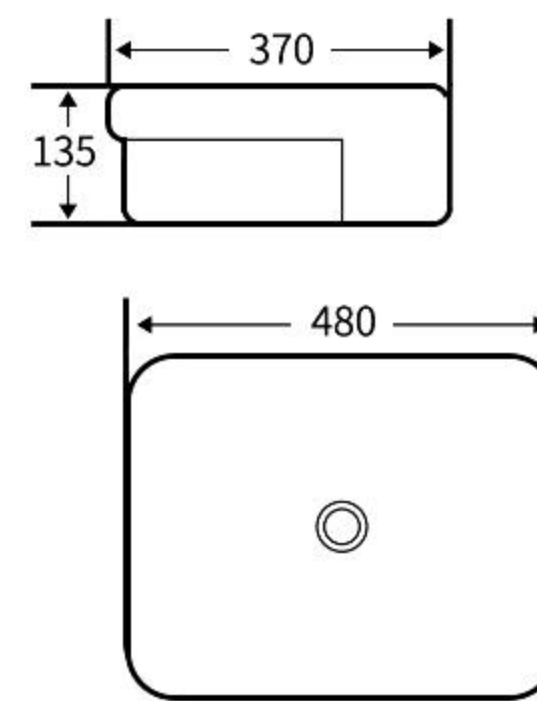

A025B

艺术盆
尺寸: **480×370×135mm**
台上安装
Art Basin
Size: **480×370×135mm**
Above counter mounting