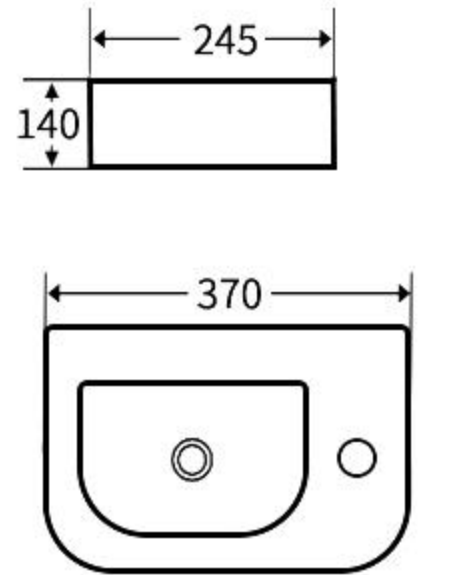

A182右

艺术盆
尺寸: **370×245×140mm**
台上安装
Art Basin
Size: **370×245×140mm**
Above counter mounting