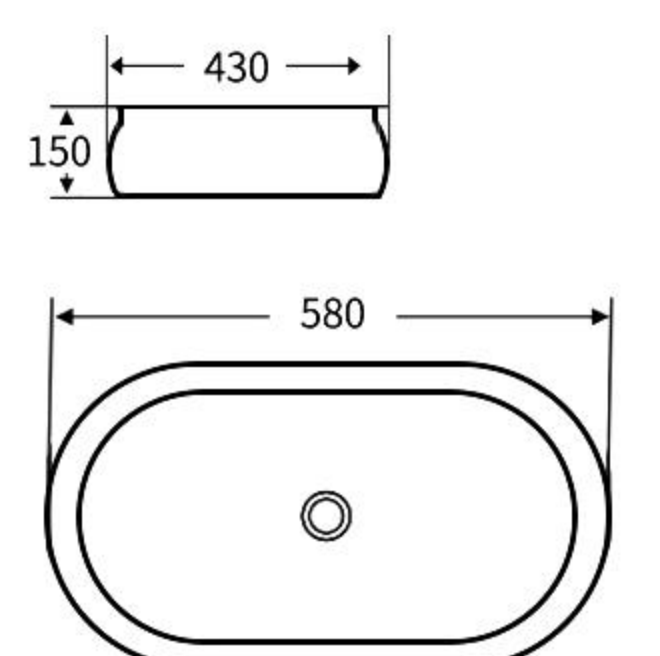

A209

艺术盆
尺寸: **580×430×150mm**
台上安装
Art Basin
Size: **580×430×150mm**
Above counter mounting