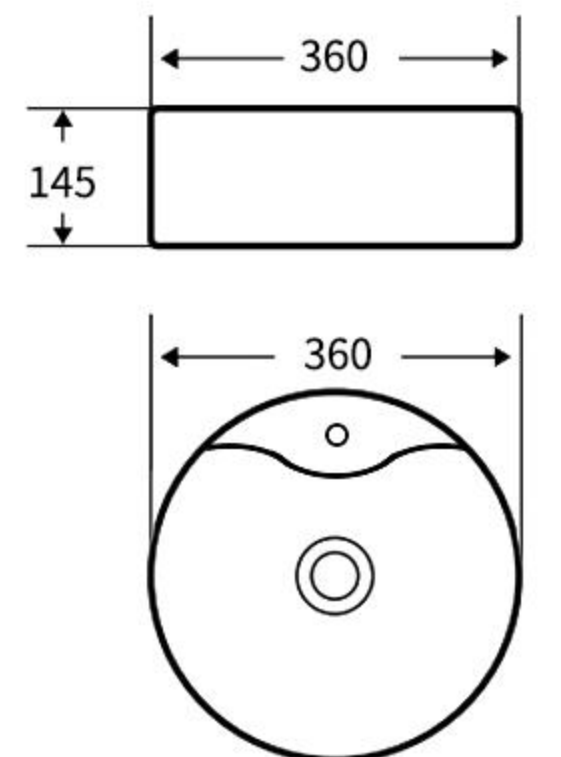

A020A

艺术盆
尺寸: **360×360×145mm**
台上安装
Art Basin
Size: **360×360×145mm**
Above counter mounting