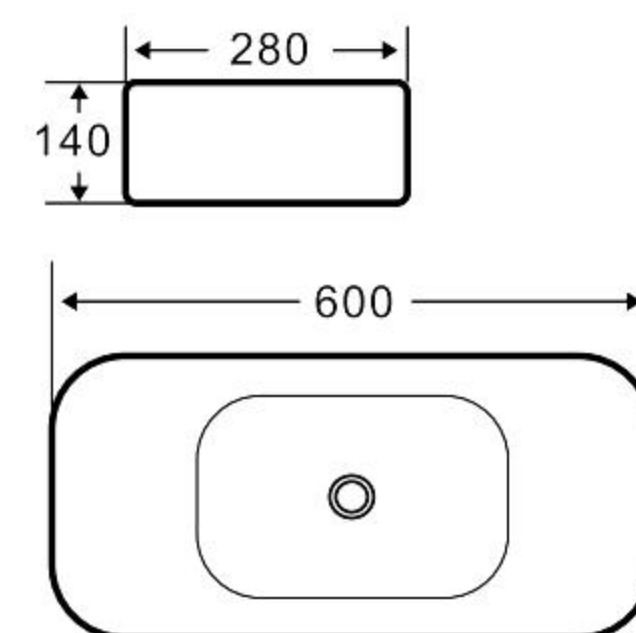

A229

艺术盆
尺寸: **600×280×140mm**
台上安装
Art Basin
Size: **600×280×140mm**
Above counter mounting