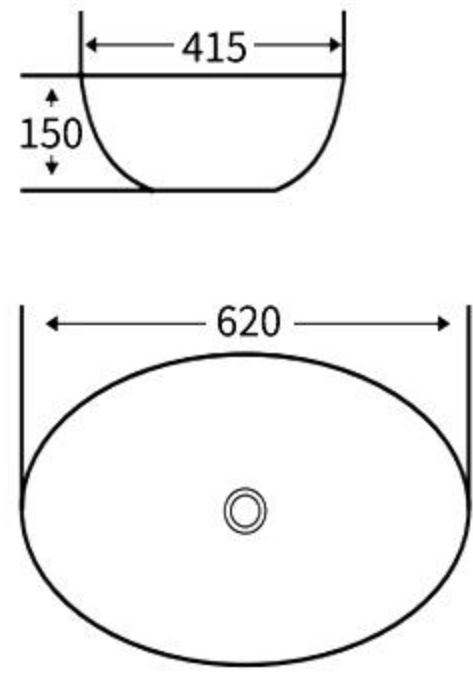

A070

艺术盆
尺寸: **620×415×150mm**
台上安装
Art Basin
Size: **620×415×150mm**
Above counter mounting