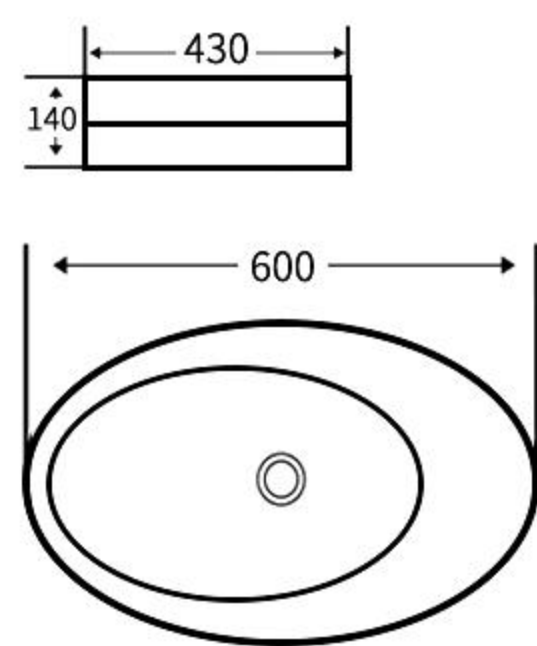

A210

艺术盆
尺寸: **600×430×140mm**
台上安装
Art Basin
Size: **600×430×140mm**
Above counter mounting