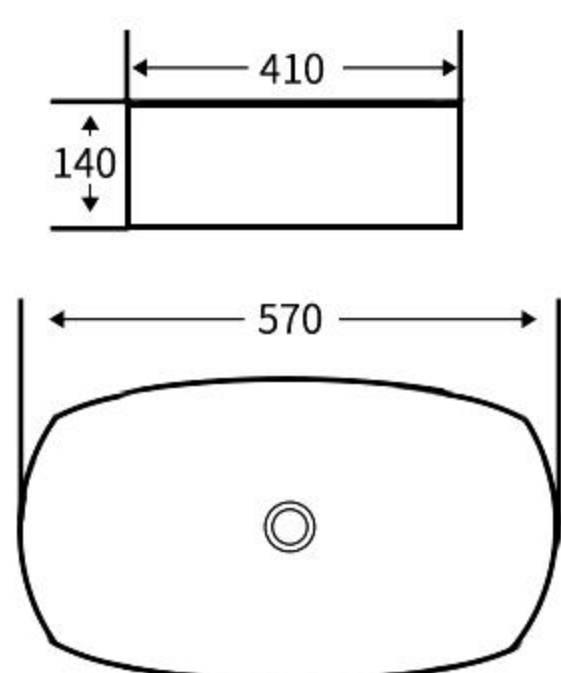

A232

艺术盆
尺寸: **570×410×140mm**
台上安装
Art Basin
Size: **570×410×140mm**
Above counter mounting