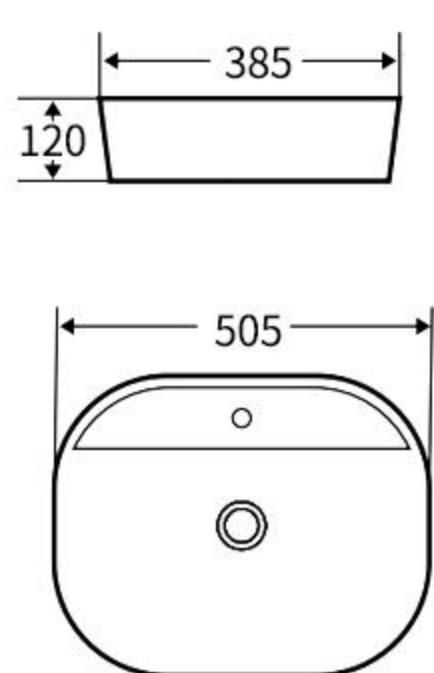

A155

艺术盆
尺寸: **505×385×120mm**
台上安装
Art Basin
Size: **505×385×120mm**
Above counter mounting