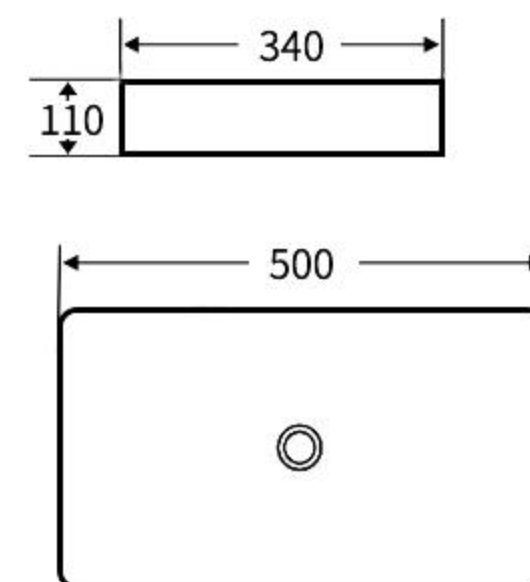

A211

艺术盆
尺寸: **500×340×110mm**
台上安装
Art Basin
Size: **500×340×110mm**
Above counter mounting