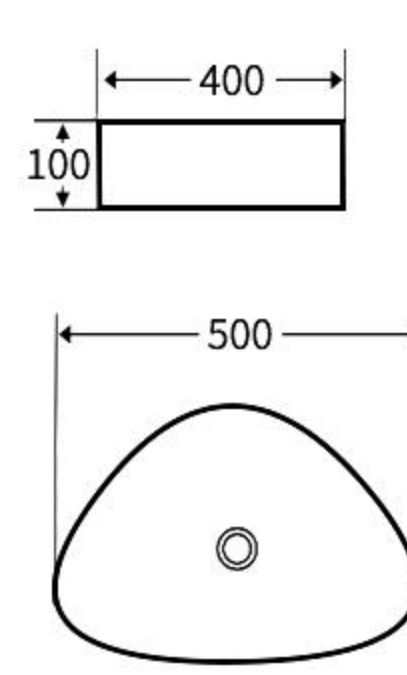

A071

艺术盆
尺寸: **500×400×100mm**
台上安装
Art Basin
Size: **500×400×100mm**
Above counter mounting