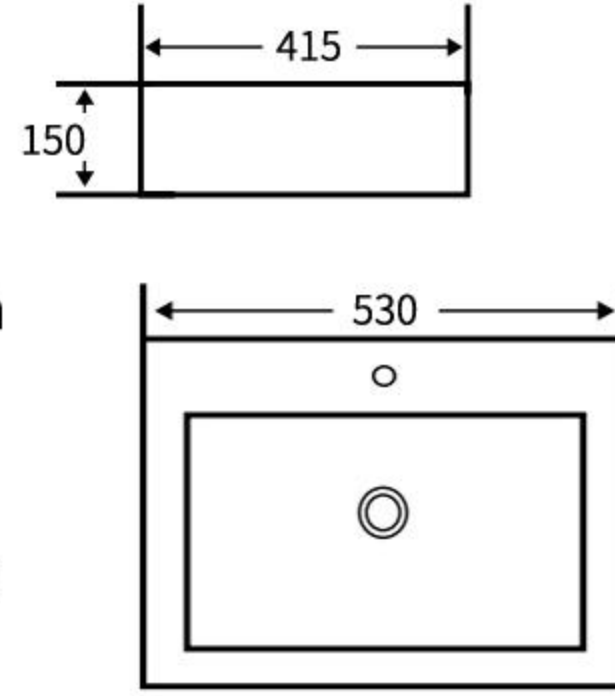

A002

艺术盆
尺寸: **530×415×150mm**
台上安装
Art Basin
Size: **530×415×150mm**
Above counter mounting