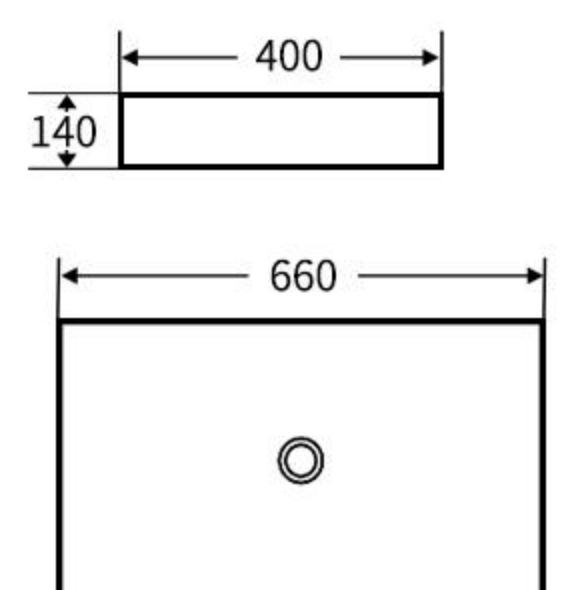

A017

艺术盆
尺寸: **660×400×140mm**
台上安装
Art Basin
Size: **660×400×140mm**
Above counter mounting