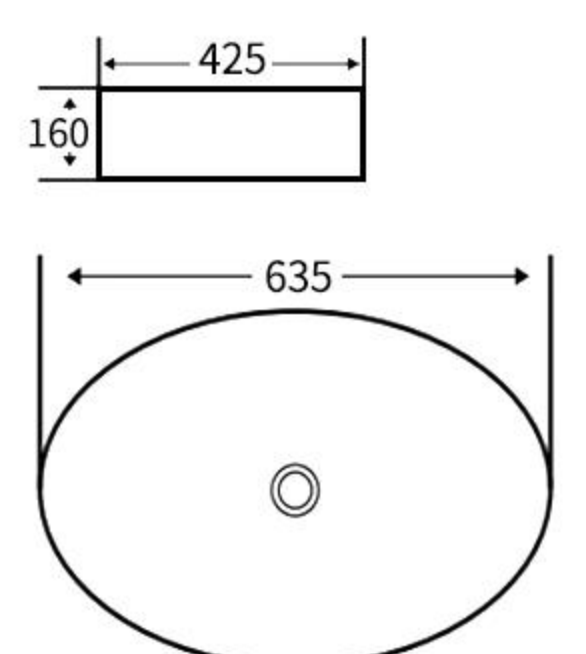

A061

艺术盆
尺寸: **635×425×160mm**
台上安装
Art Basin
Size: **635×425×160mm**
Above counter mounting