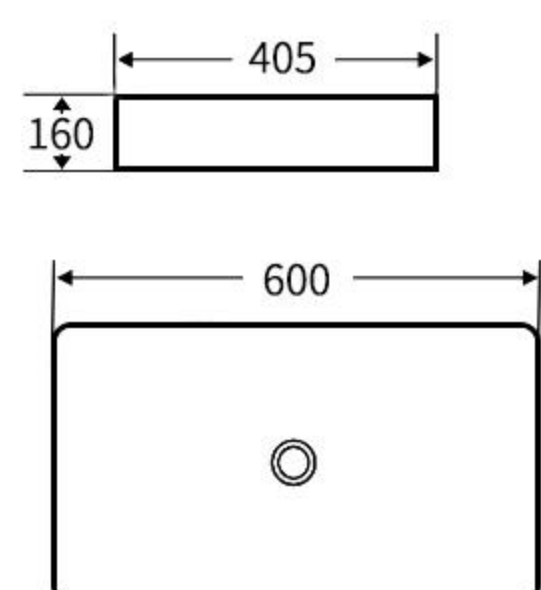

A293

艺术盆
尺寸: **600×405×160mm**
台上安装
Art Basin
Size: **600×405×160mm**
Above counter mounting