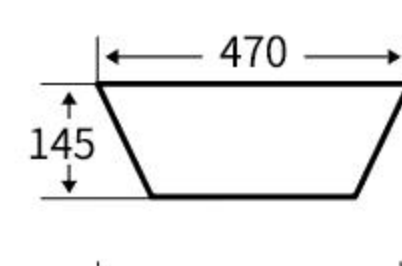

A039

艺术盆
尺寸: **470×470×145mm**
台上安装
Art Basin
Size: **470×470×145mm**
Above counter mounting