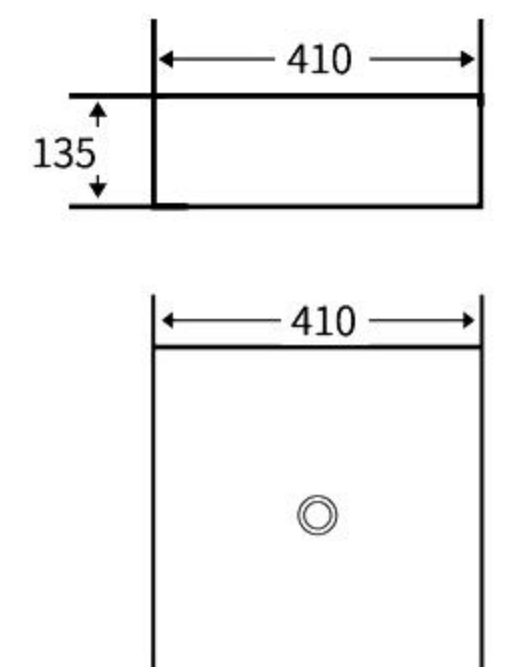

A212

艺术盆
尺寸: **410×410×135mm**
台上安装
Art Basin
Size: **410×410×135mm**
Above counter mounting