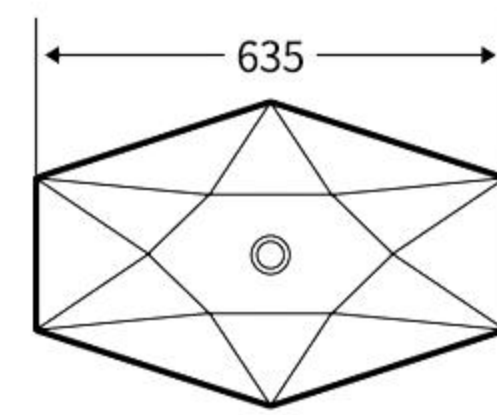

A036

艺术盆
尺寸: **635×415×125mm**
台上安装
Art Basin
Size: **635×415×125mm**
Above counter mounting