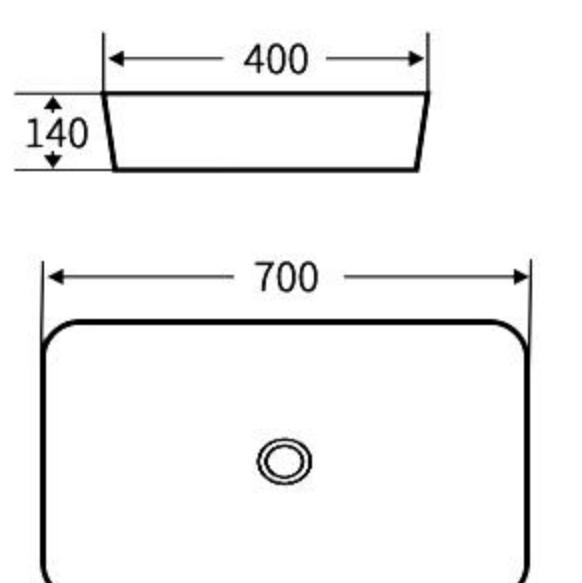

A023

艺术盆
尺寸: **700×400×140mm**
台上安装
Art Basin
Size: **700×400×140mm**
Above counter mounting