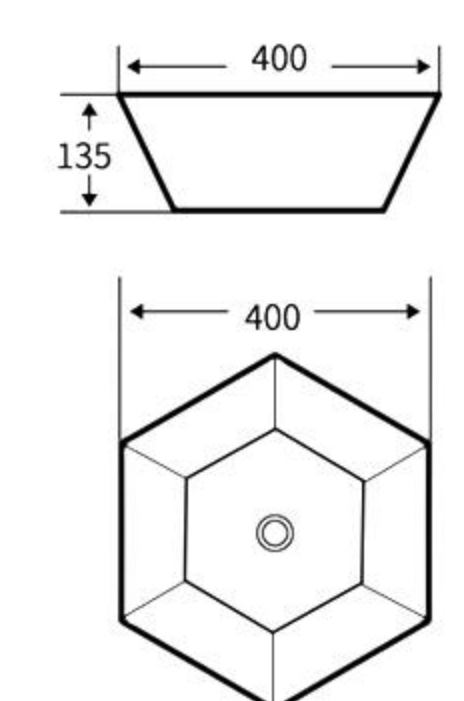

A165

艺术盆
尺寸: **400×400×135mm**
台上安装
Art Basin
Size: **400×400×135mm**
Above counter mounting