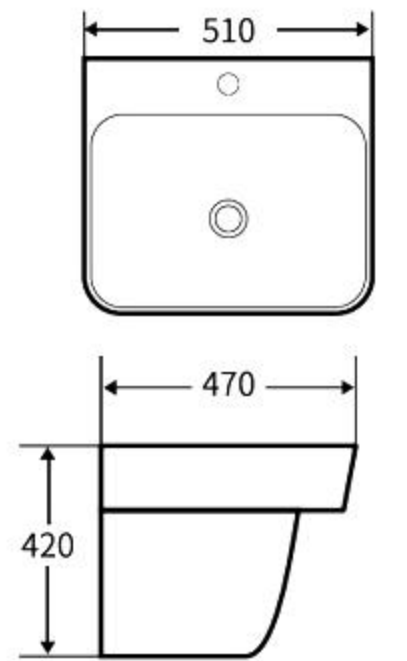

A260

艺术盆
尺寸: **510×470×420mm**
台上安装
Art Basin
Size: **510×470×420mm**
Above counter mounting