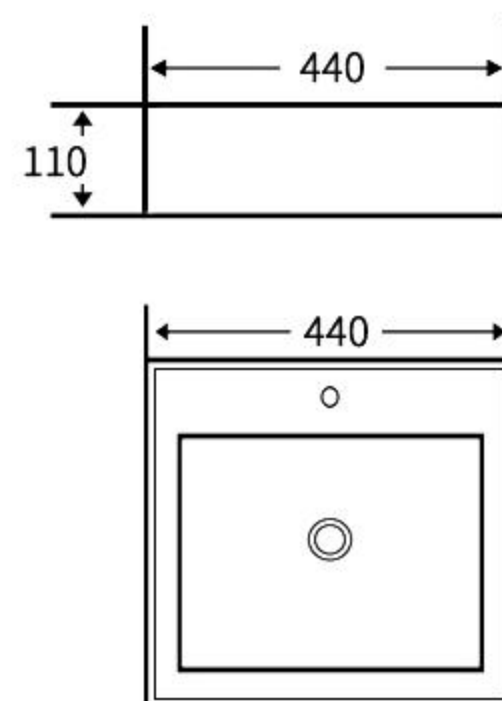

A281

艺术盆
尺寸: **440×440×110mm**
台上安装
Art Basin
Size: **440×440×110mm**
Above counter mounting