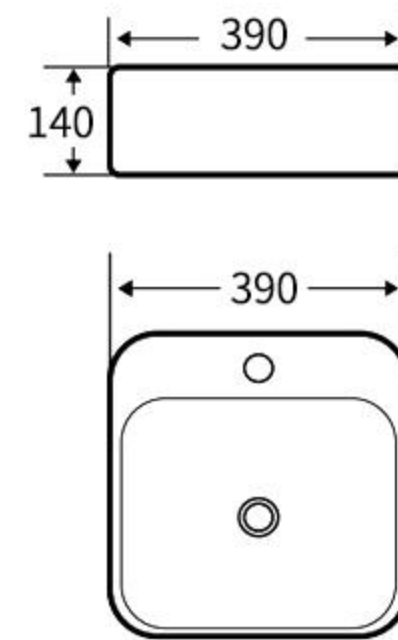

A013B

艺术盆
尺寸: **390×390×140mm**
台上安装
Art Basin
Size: **390×390×140mm**
Above counter mounting