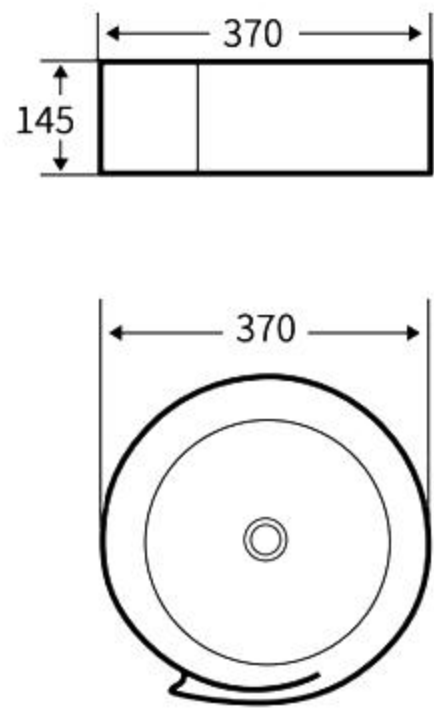

A137B

艺术盆
尺寸: **370×370×145mm**
台上安装
Art Basin
Size: **370×370×145mm**
Above counter mounting