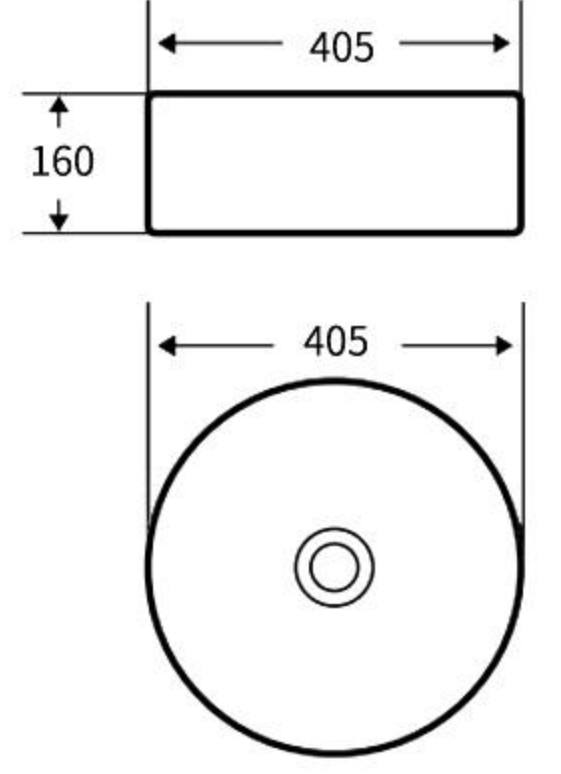

A029

艺术盆
尺寸: **405×405×160mm**
台上安装
Art Basin
Size: **405×405×160mm**
Above counter mounting