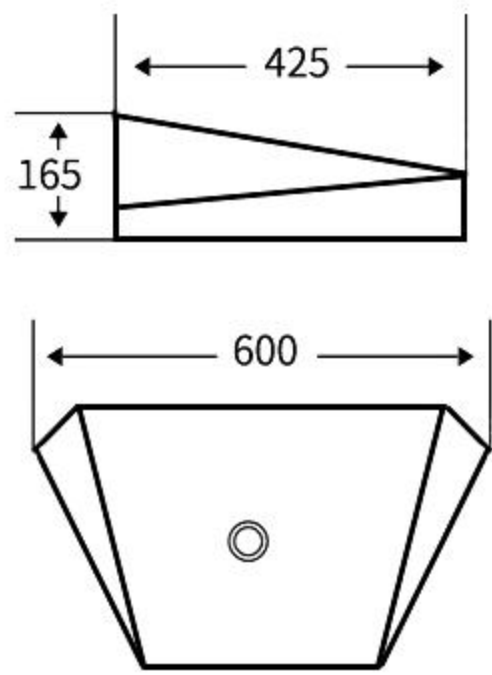

A103

艺术盆
尺寸: **600×425×165mm**
台上安装
Art Basin
Size: **600×425×165mm**
Above counter mounting