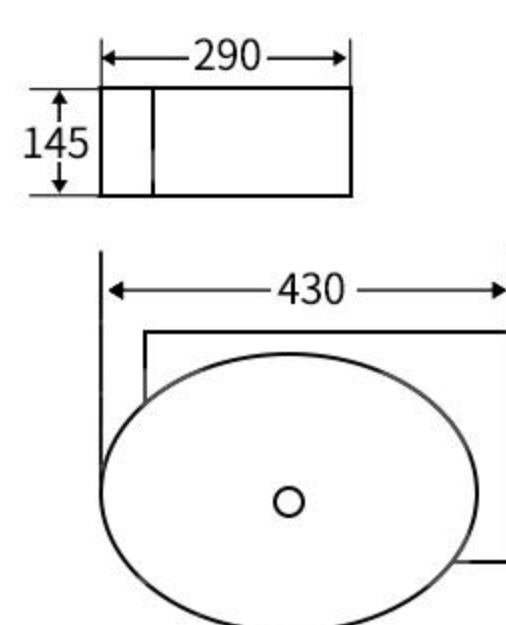

A088

艺术盆
尺寸: **430×290×145mm**
台上安装
Art Basin
Size: **430×290×145mm**
Above counter mounting