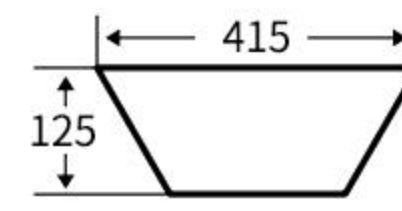

A036

艺术盆
尺寸: **635×415×125mm**
台上安装
Art Basin
Size: **635×415×125mm**
Above counter mounting