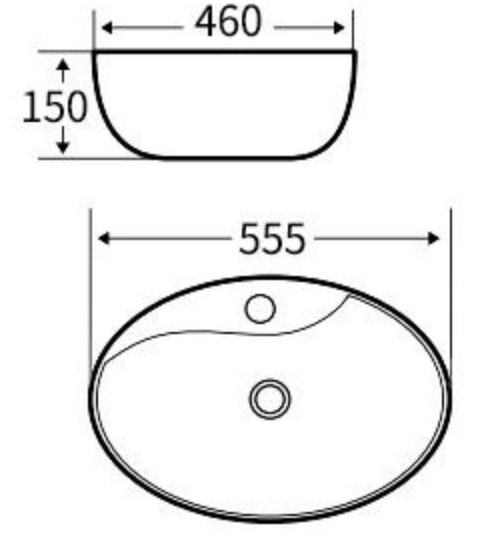

A168

艺术盆
尺寸: **555×460×150mm**
台上安装
Art Basin
Size: **555×460×150mm**
Above counter mounting