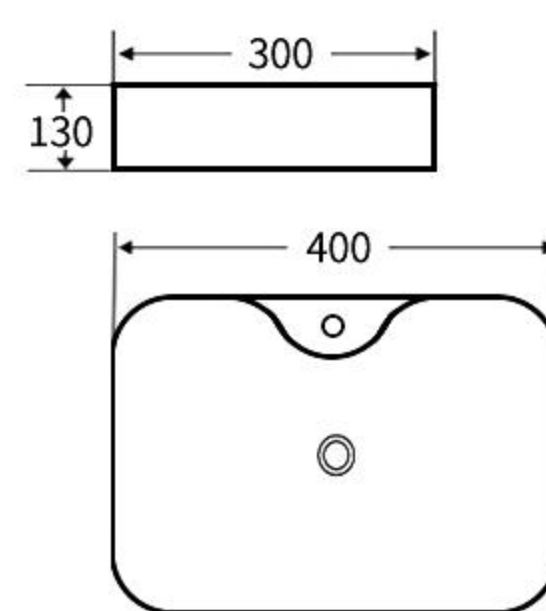

A025E

艺术盆
尺寸: **400×300×130mm**
台上安装
Art Basin
Size: **400×300×130mm**
Above counter mounting