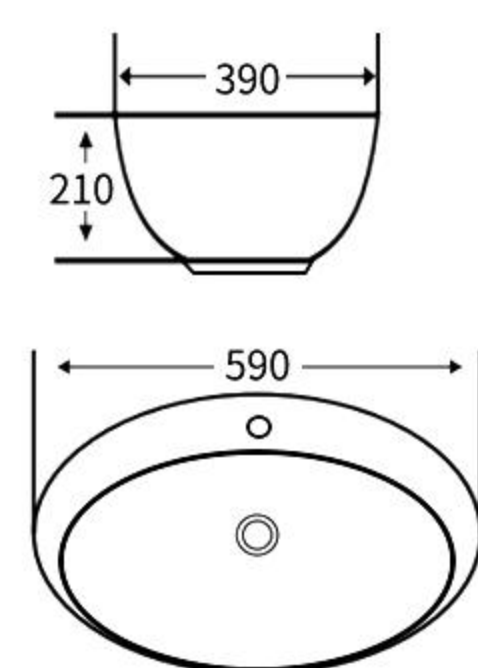

A049

艺术盆  
尺寸: **545×350×150mm**  
台上安装  
Art Basin  
Size: **545×350×150mm**  
Above counter mounting

A050

艺术盆  
尺寸: **410×410×180mm**  
台上安装  
Art Basin  
Size: **410×410×180mm**  
Above counter mounting

A051

艺术盆  
尺寸: **590×390×210mm**  
台上安装  
Art Basin  
Size: **590×390×210mm**  
Above counter mounting

A052

艺术盆  
尺寸: **600×380×130mm**  
台上安装  
Art Basin  
Size: **600×380×130mm**  
Above counter mounting