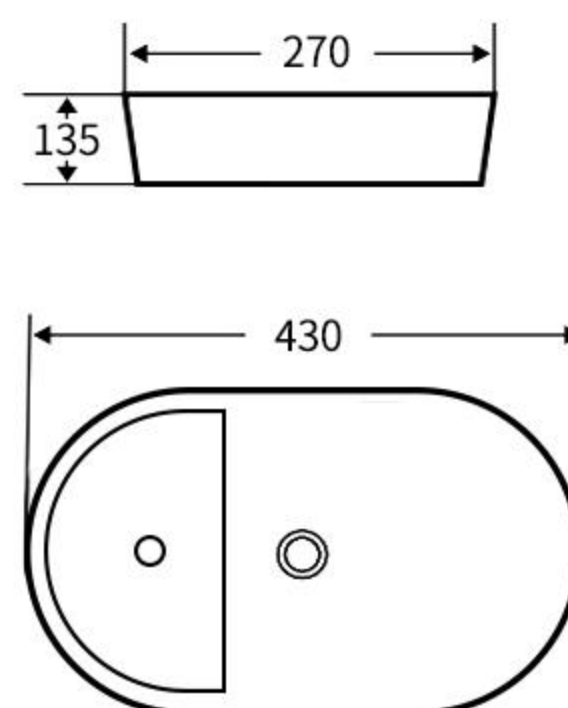

A136C

艺术盆
尺寸: **430×270×135mm**
台上安装
Art Basin
Size: **430×270×135mm**
Above counter mounting