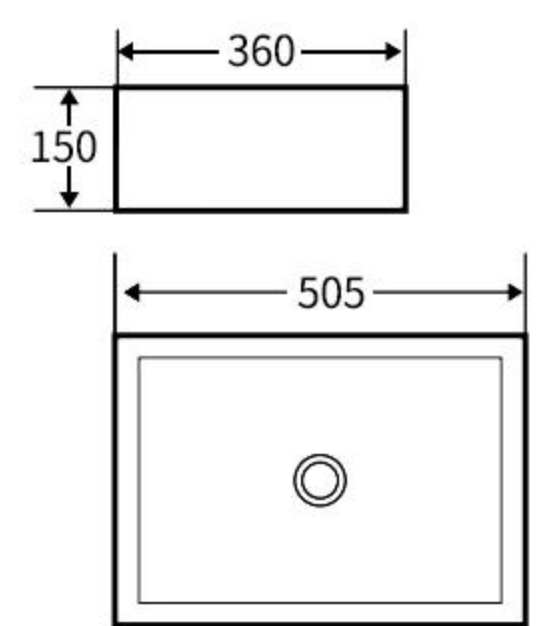

A058

艺术盆
尺寸: **505×360×150mm**
台上安装
Art Basin
Size: **505×360×150mm**
Above counter mounting