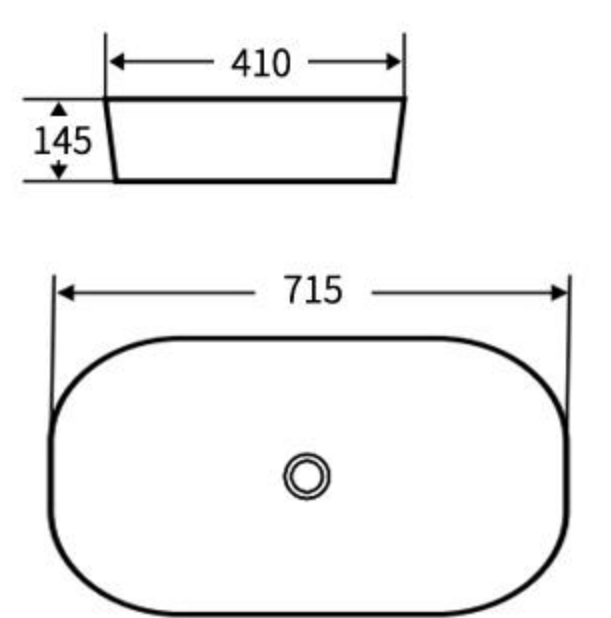

A015A

艺术盆
尺寸: **715×410×145mm**
台上安装
Art Basin
Size: **715×410×145mm**
Above counter mounting