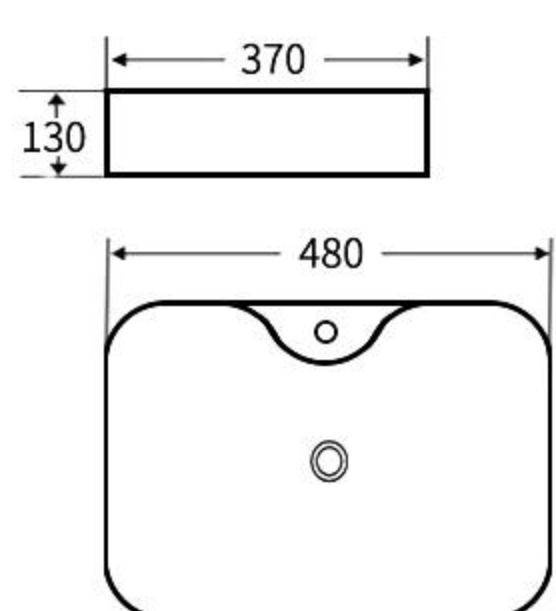

A025D

艺术盆
尺寸: **480×370×130mm**
台上安装
Art Basin
Size: **480×370×130mm**
Above counter mounting