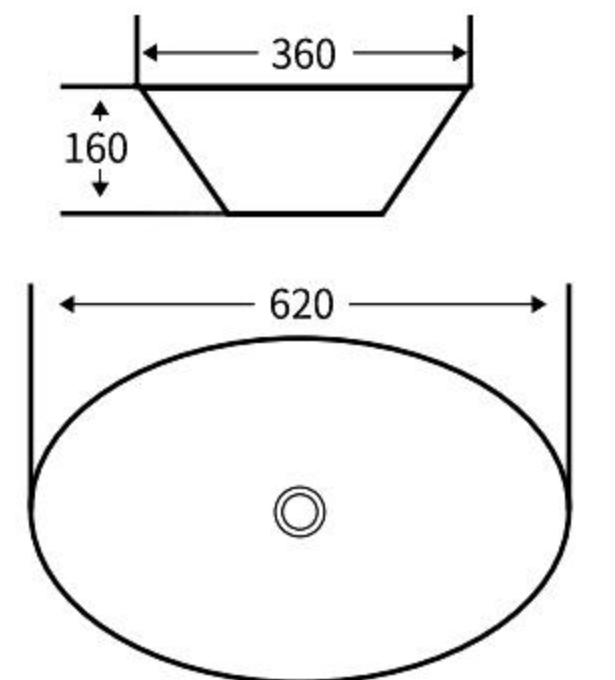

A174

尺寸: **620×360×160mm**
台上安装
Art Basin
Size: **620×360×160mm**
Above counter mounting