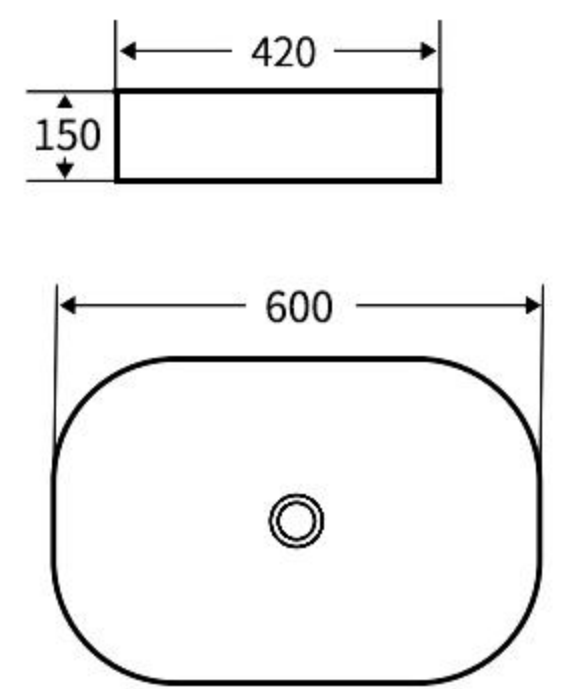

A237

艺术盆
尺寸: **600×420×150mm**
台上安装
Art Basin
Size: **600×420×150mm**
Above counter mounting