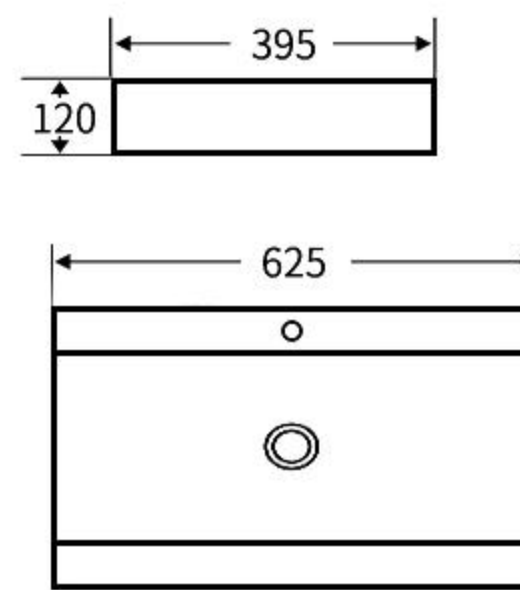

A095

艺术盆
尺寸: **625×395×120mm**
台上安装
Art Basin
Size: **625×395×120mm**
Above counter mounting