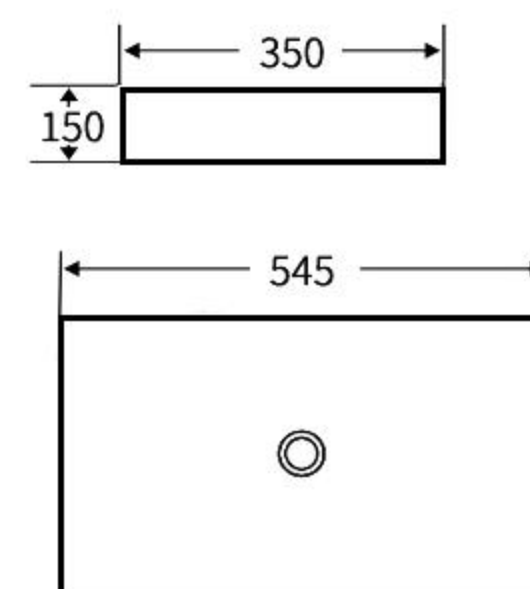

A049

艺术盆
尺寸: **545×350×150mm**
台上安装
Art Basin
Size: **545×350×150mm**
Above counter mounting