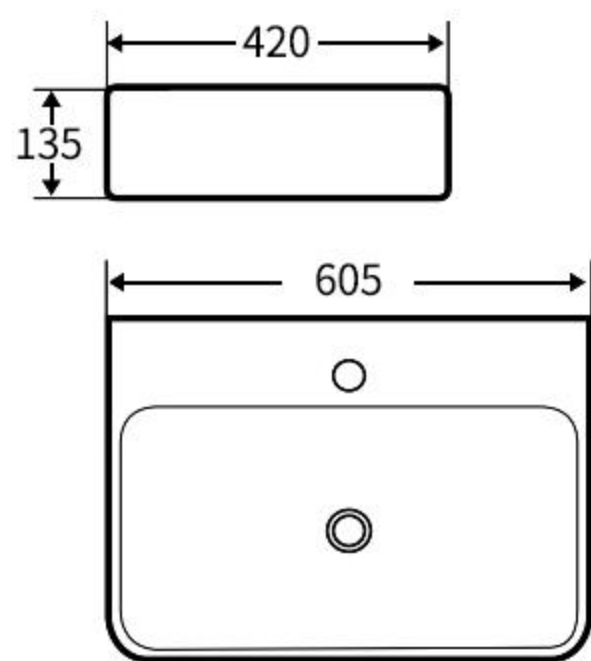

A065

艺术盆
尺寸: **605×420×135mm**
台上安装
Art Basin
Size: **605×420×135mm**
Above counter mounting