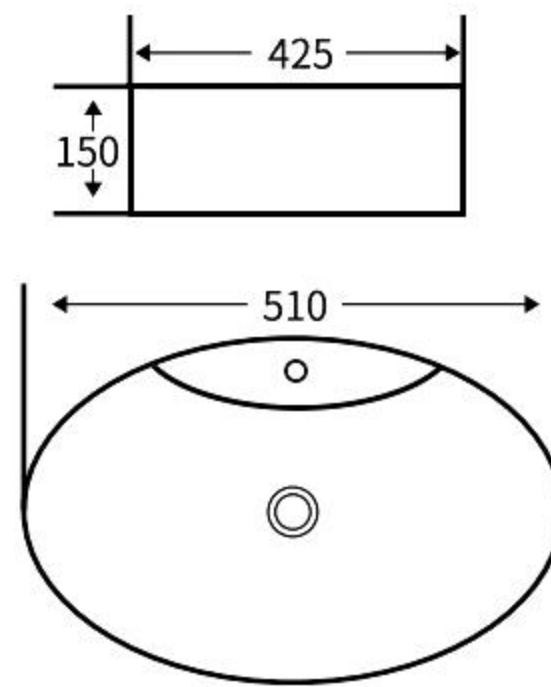

A084

艺术盆
尺寸: **510×425×150mm**
台上安装
Art Basin
Size: **510×425×150mm**
Above counter mounting