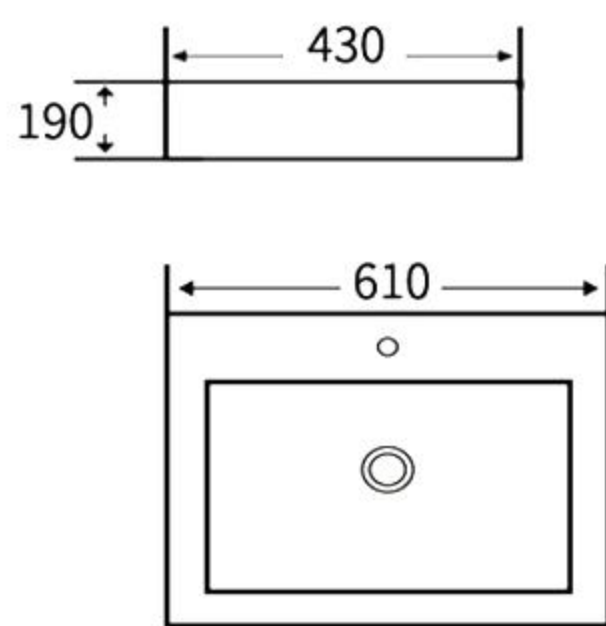

A192

艺术盆
尺寸: **610×430×190mm**
台上安装
Art Basin
Size: **610×430×190mm**
Above counter mounting