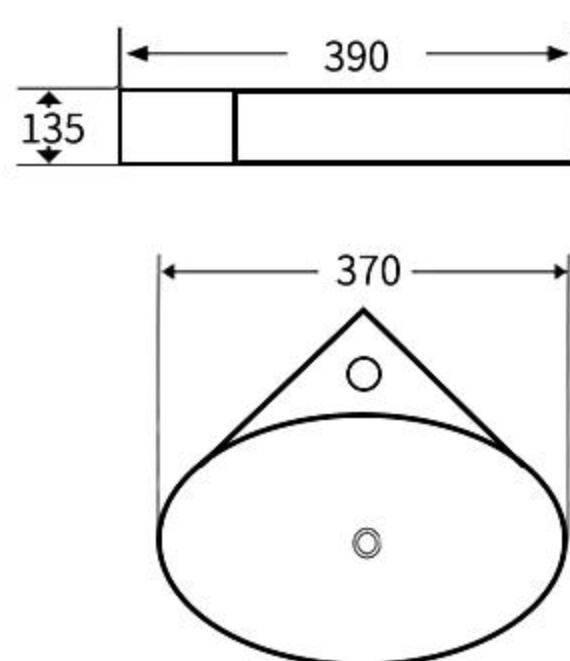

A087

艺术盆
尺寸: **370×390×135mm**
台上安装
Art Basin
Size: **370×390×135mm**
Above counter mounting