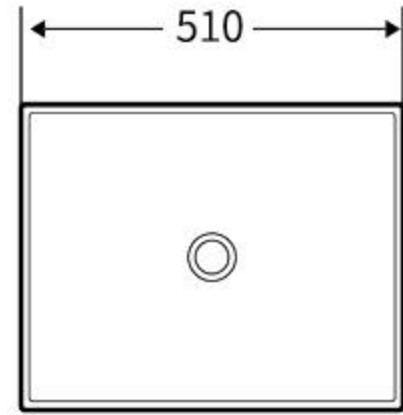

A299

艺术盆

尺寸: **510×410×160mm**

台上安装

Art Basin

Size: **510×410×160mm**

Above counter mounting