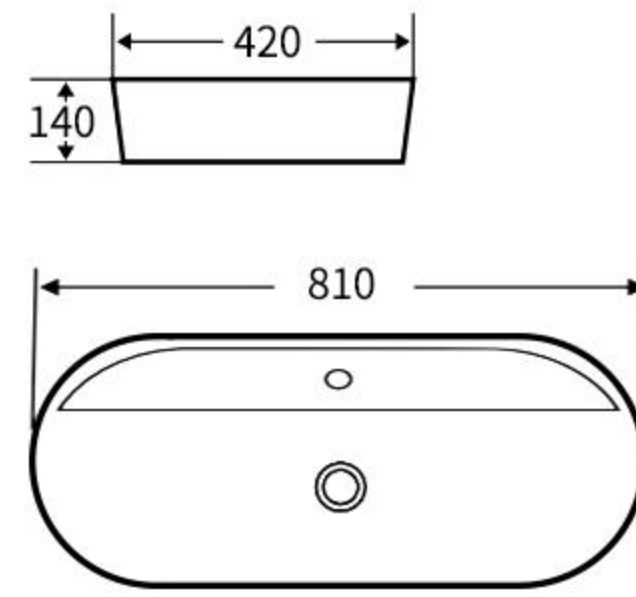

A138

艺术盆
尺寸: **810×420×140mm**
台上安装
Art Basin
Size: **810×420×140mm**
Above counter mounting