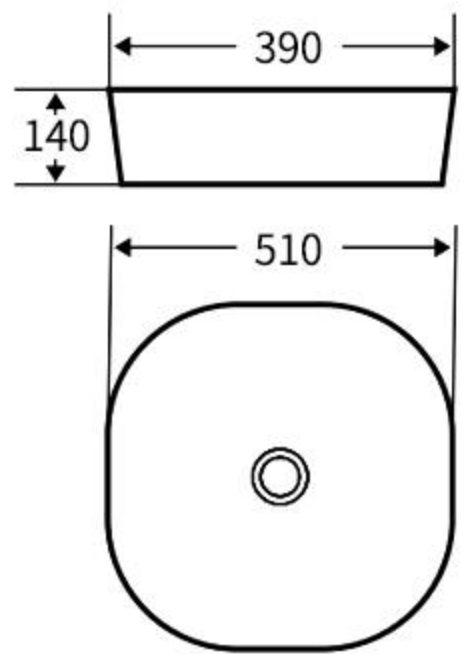

A175

艺术盆
尺寸: **440×440×135mm**
台上安装
Art Basin
Size: **440×440×135mm**
Above counter mounting