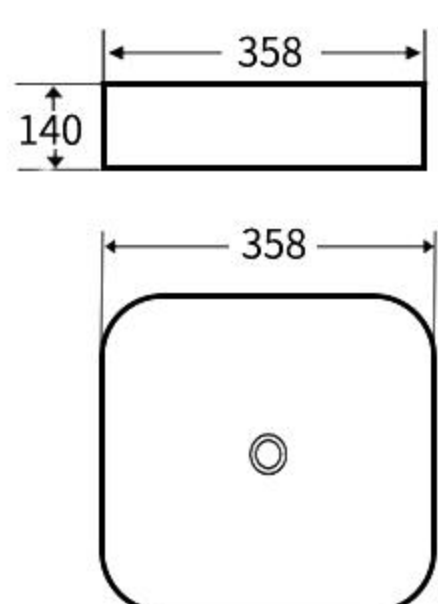

A186

艺术盆
尺寸: **358×358×140mm**
台上安装
Art Basin
Size: **358×358×140mm**
Above counter mounting