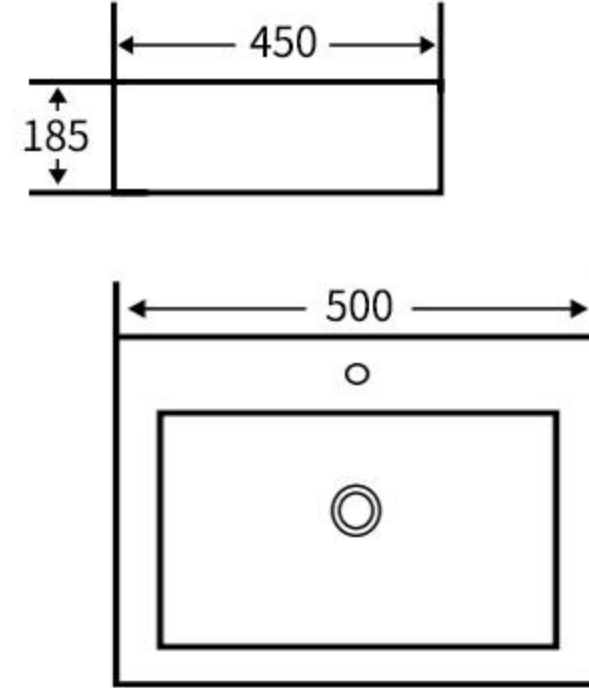

A181

艺术盆
尺寸: **500×450×185mm**
台上安装
Art Basin
Size: **500×450×185mm**
Above counter mounting