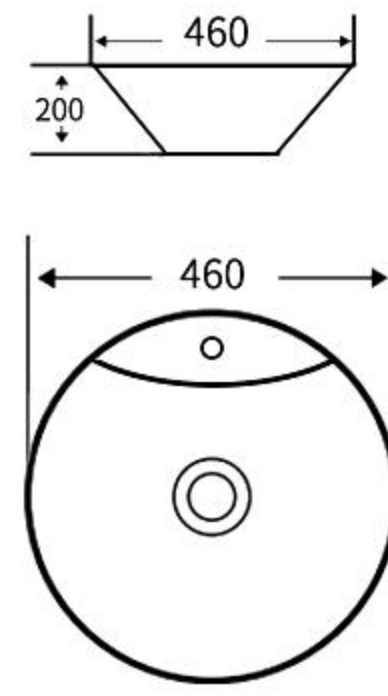

A063

艺术盆
尺寸: **460×460×200mm**
台上安装
Art Basin
Size: **460×460×200mm**
Above counter mounting