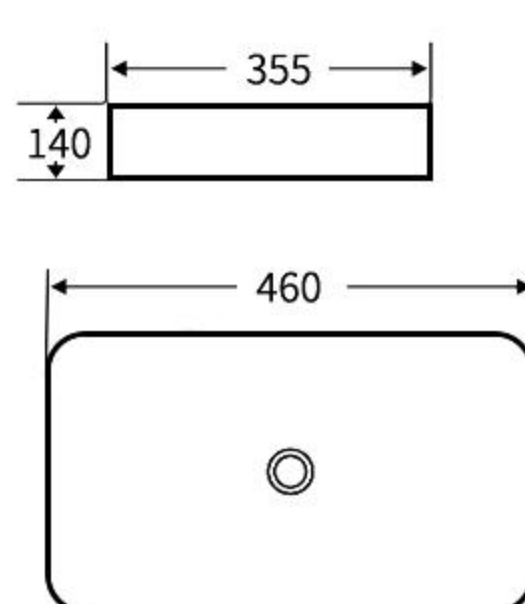

A187

艺术盆
尺寸: **460×355×140mm**
台上安装
Art Basin
Size: **460×355×140mm**
Above counter mounting