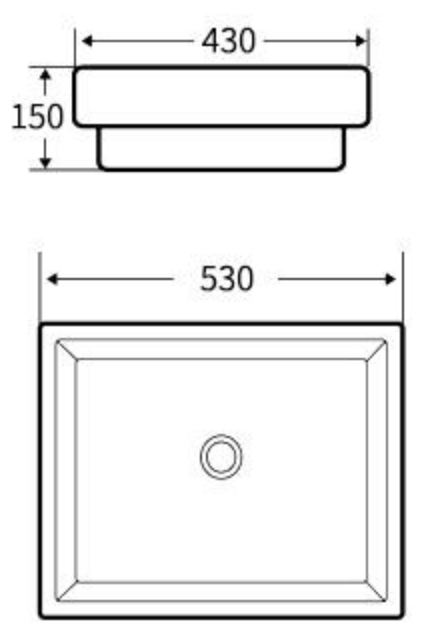

A263

艺术盆
尺寸: **530×430×150mm**
台上安装
Art Basin
Size: **530×430×150mm**
Above counter mounting