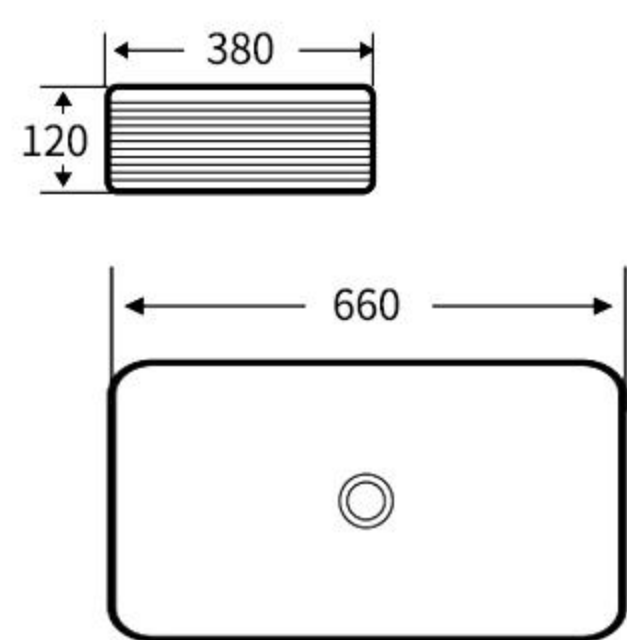

A176C

艺术盆
尺寸: **660×380×120mm**
台上安装
Art Basin
Size: **660×380×120mm**
Above counter mounting