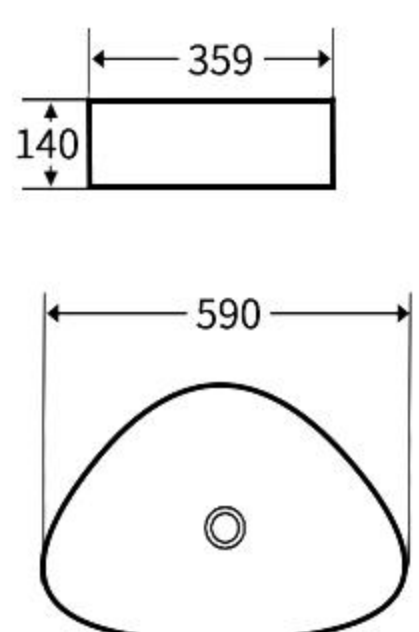

### A043

艺术盆  
尺寸: **460×460×155mm**  
台上安装  
Art Basin  
Size: **460×460×155mm**  
Above counter mounting

白色艺术盆系列

Wash basin series

A044

艺术盆  
尺寸: **590×359×140mm**  
台上安装  
Art Basin  
Size: **590×359×140mm**  
Above counter mounting