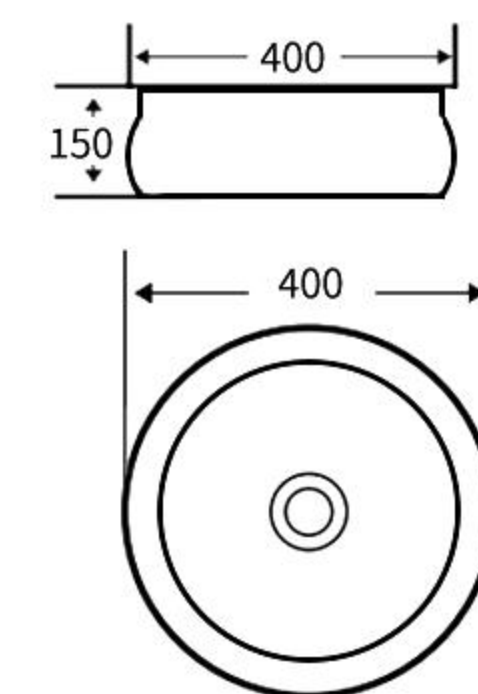

A156

艺术盆
尺寸: **400×400×150mm**
台上安装
Art Basin
Size: **400×400×150mm**
Above counter mounting