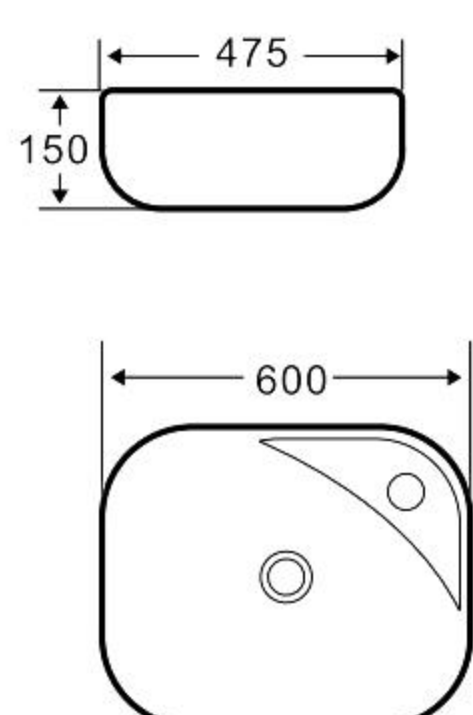

A221

艺术盆
尺寸: **600×475×150mm**
台上安装
Art Basin
Size: **600×475×150mm**
Above counter mounting