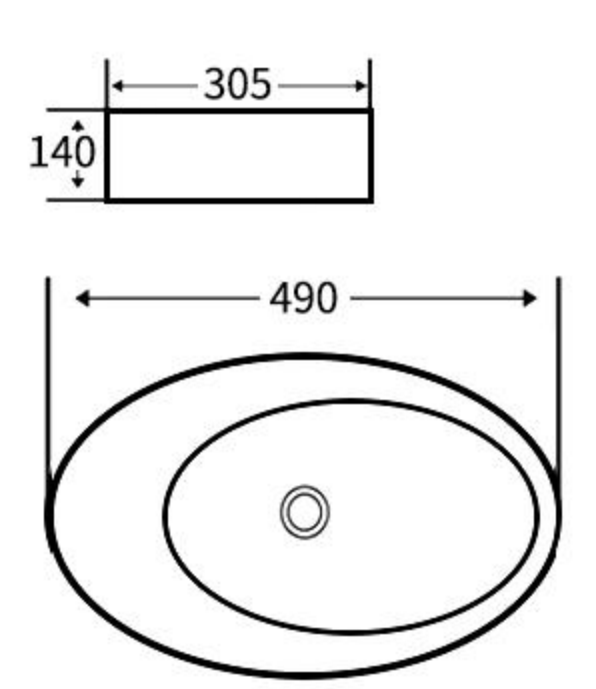

A024C

艺术盆
尺寸: **490×305×140mm**
台上安装
Art Basin
Size: **490×305×140mm**
Above counter mounting