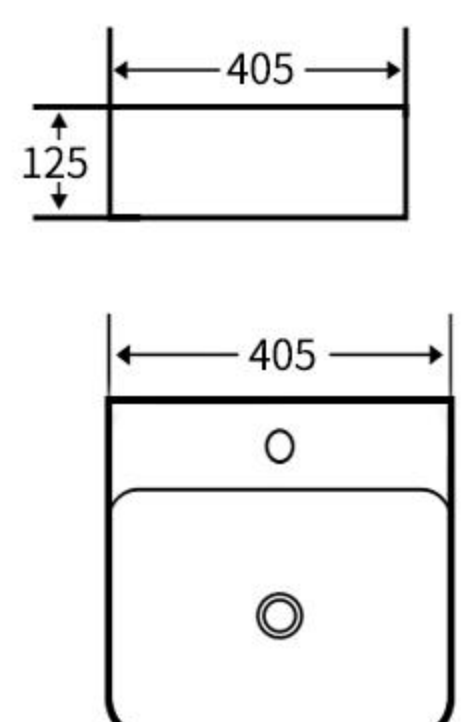

A179A

艺术盆
尺寸: **405×405×125mm**
台上安装
Art Basin
Size: **405×405×125mm**
Above counter mounting