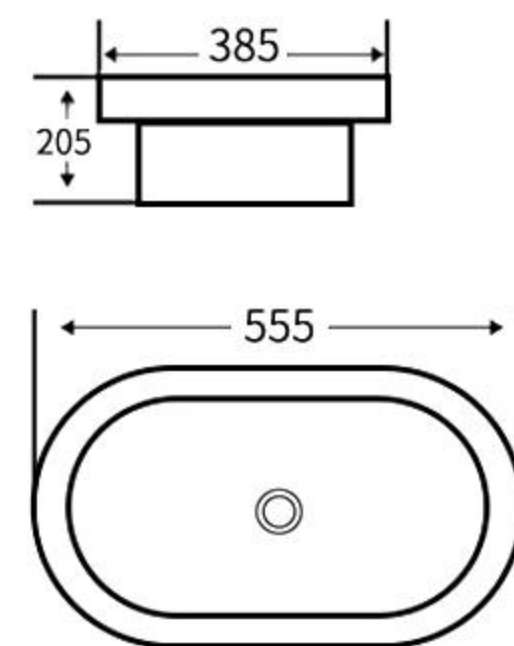

A284

艺术盆
尺寸: **555×385×205mm**
台上安装
Art Basin
Size: **555×385×205mm**
Above counter mounting