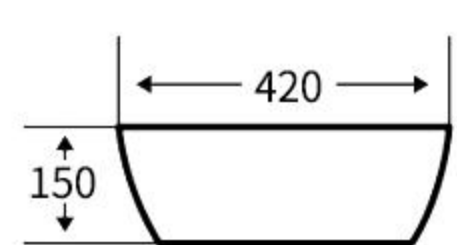

A041

艺术盆
尺寸: **635×420×150mm**
台上安装
Art Basin
Size: **635×420×150mm**
Above counter mounting