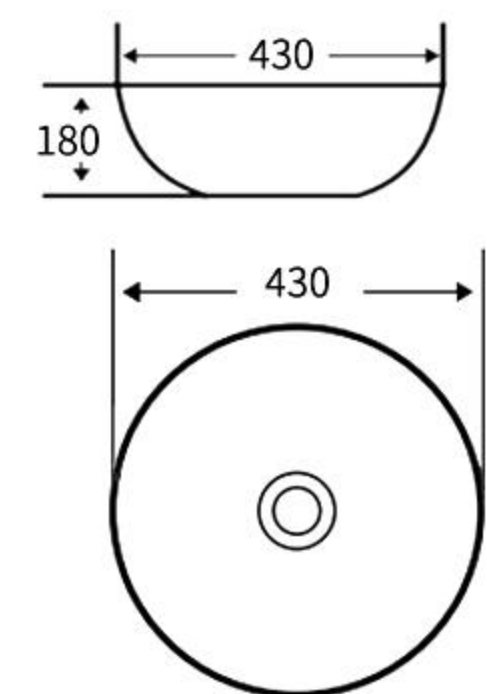

A094

艺术盆
尺寸: **430×430×180mm**
台上安装
Art Basin
Size: **430×430×180mm**
Above counter mounting