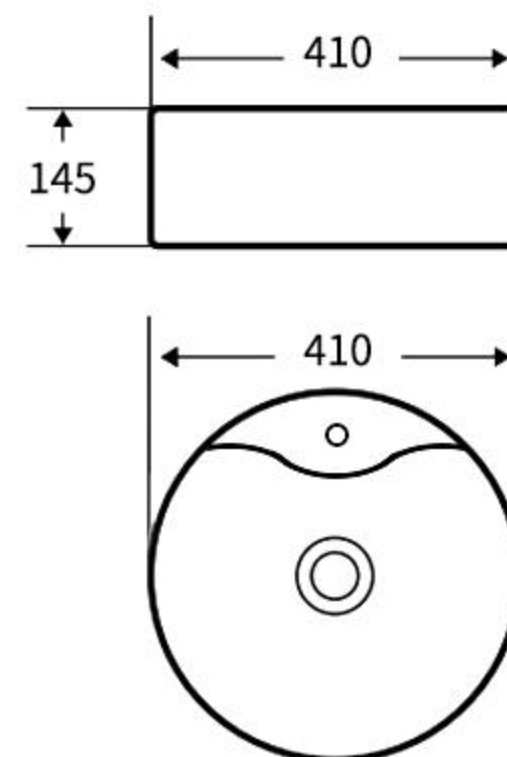

A020

艺术盆
尺寸: **410×410×145mm**
台上安装
Art Basin
Size: **410×410×145mm**
Above counter mounting