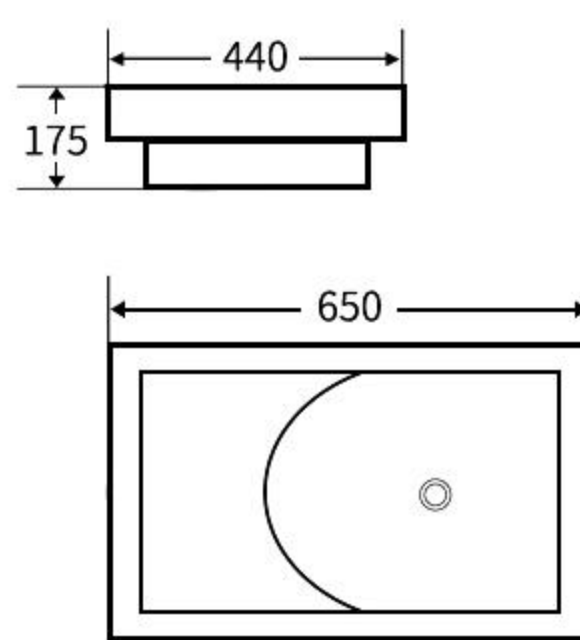

A177

艺术盆
尺寸: **650×440×175mm**
台上安装
Art Basin
Size: **650×440×175mm**
Above counter mounting