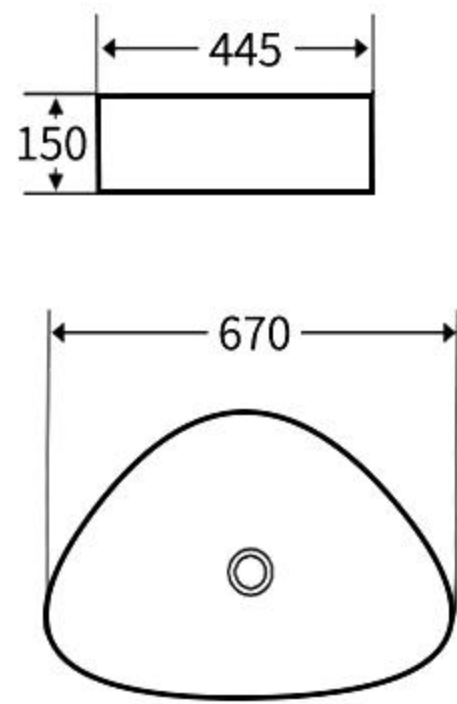

A051

艺术盆  
尺寸: **590×390×210mm**  
台上安装  
Art Basin  
Size: **590×390×210mm**  
Above counter mounting

A052

艺术盆  
尺寸: **600×380×130mm**  
台上安装  
Art Basin  
Size: **600×380×130mm**  
Above counter mounting

### A053

艺术盆  
尺寸: **670×445×150mm**  
台上安装  
Art Basin  
Size: **670×445×150mm**  
Above counter mounting