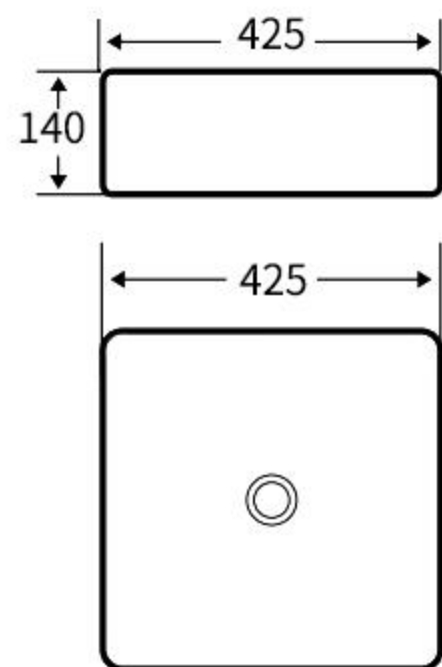

A073

艺术盆
尺寸: **425×425×140mm**
台上安装
Art Basin
Size: **425×425×140mm**
Above counter mounting