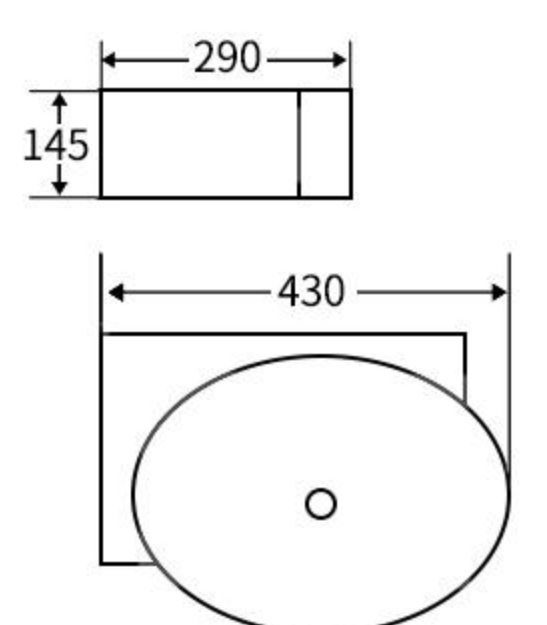

A089

艺术盆
尺寸: **430×290×145mm**
台上安装
Art Basin
Size: **430×290×145mm**
Above counter mounting