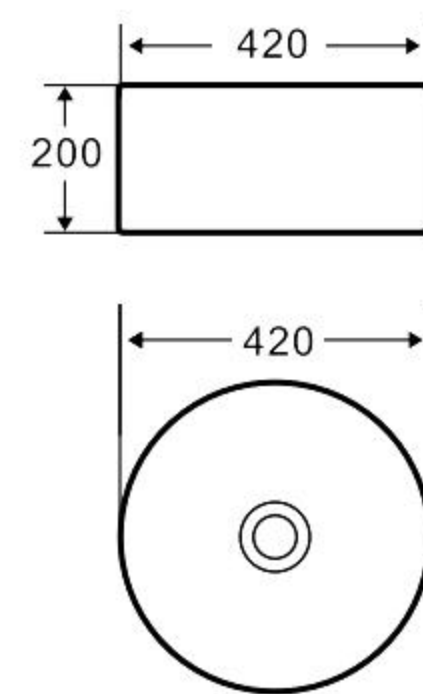

A239

艺术盆
尺寸: **420×420×200mm**
台上安装
Art Basin
Size: **420×420×200mm**
Above counter mounting