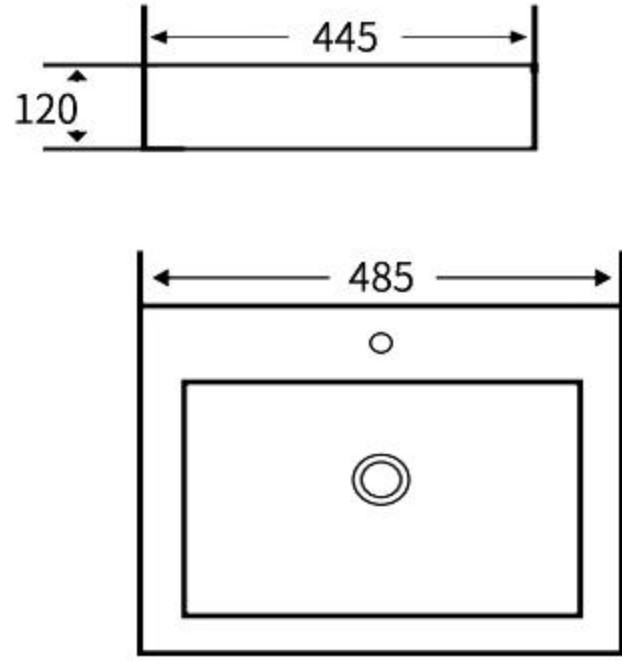

A180

艺术盆
尺寸: **485×445×120mm**
台上安装
Art Basin
Size: **485×445×120mm**
Above counter mounting