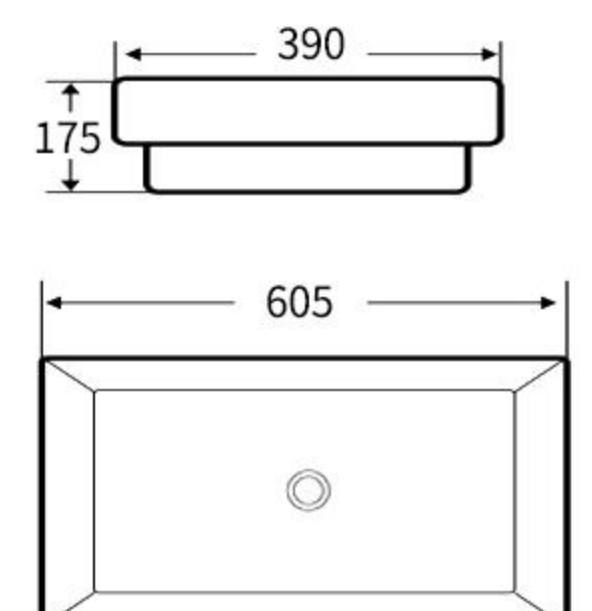

A296

艺术盆
尺寸: **605×390×175mm**
台上安装
Art Basin
Size: **605×390×175mm**
Above counter mounting