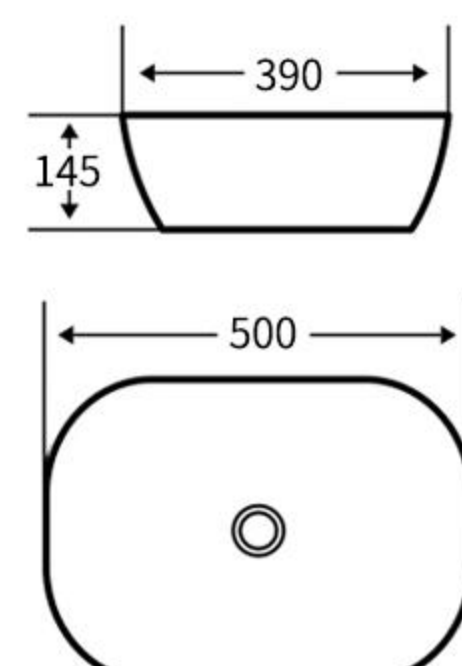

A022

艺术盆
尺寸: **500×390×145mm**
台上安装
Art Basin
Size: **500×390×145mm**
Above counter mounting