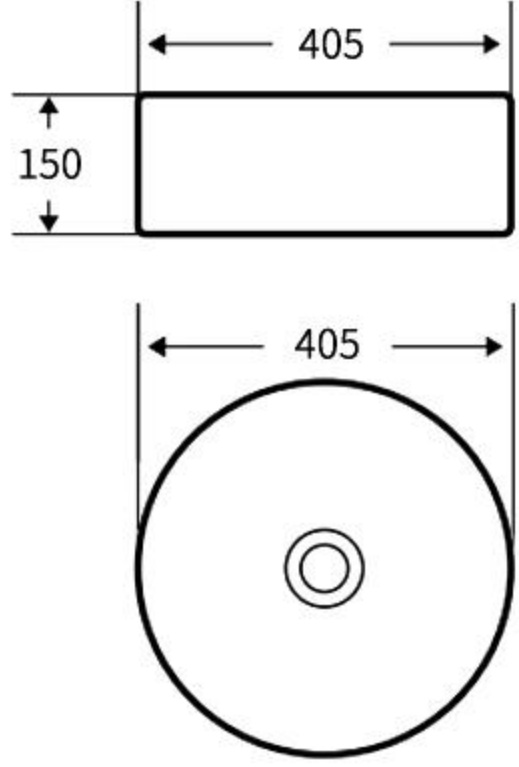

A027

艺术盆
尺寸: **405×405×150mm**
台上安装
Art Basin
Size: **405×405×150mm**
Above counter mounting