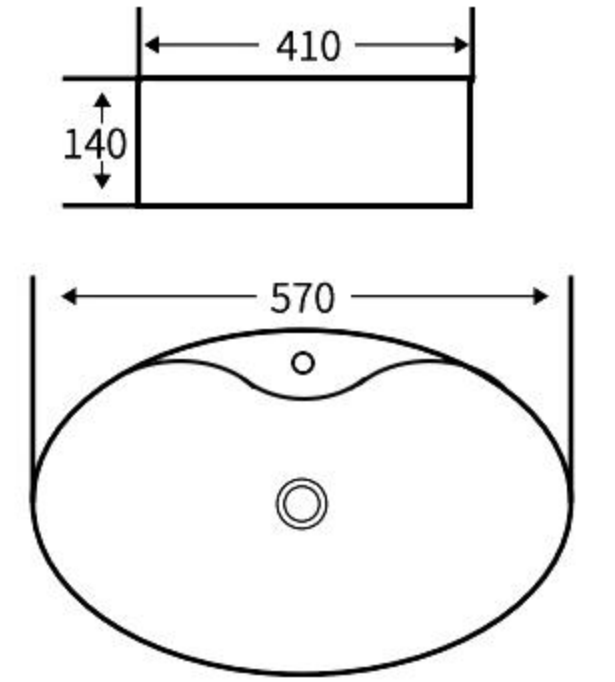

A171

艺术盆
尺寸: **570×410×140mm**
台上安装
Art Basin
Size: **570×410×140mm**
Above counter mounting