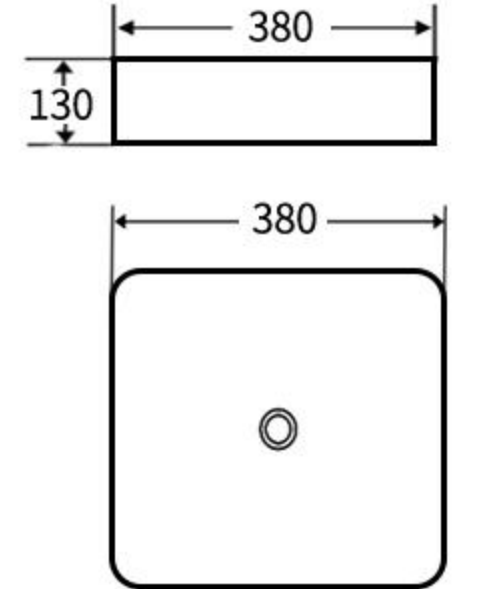

A018C

艺术盆
尺寸: **380×380×130mm**
台上安装
Art Basin
Size: **380×380×130mm**
Above counter mounting