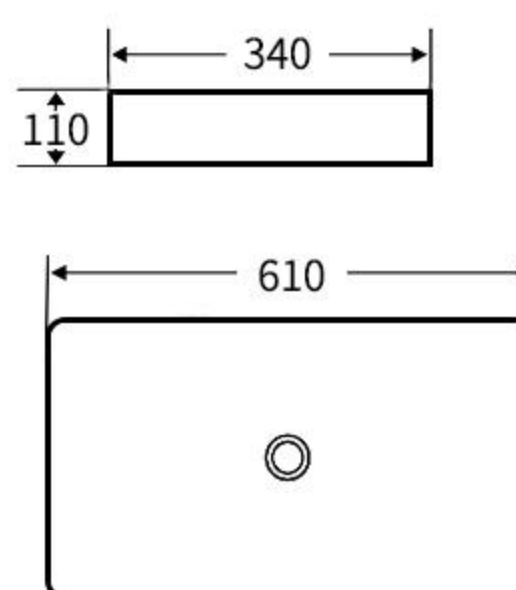

A107B

艺术盆
尺寸: **610×340×110mm**
台上安装
Art Basin
Size: **610×340×110mm**
Above counter mounting