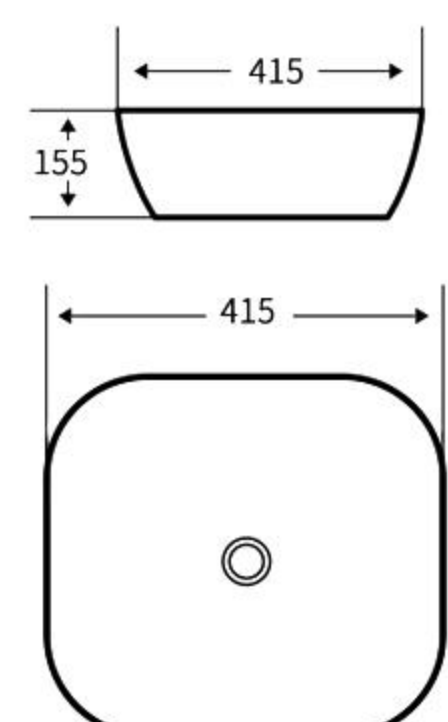

A197

艺术盆
尺寸: **415×415×155mm**
台上安装
Art Basin
Size: **415×415×155mm**
Above counter mounting