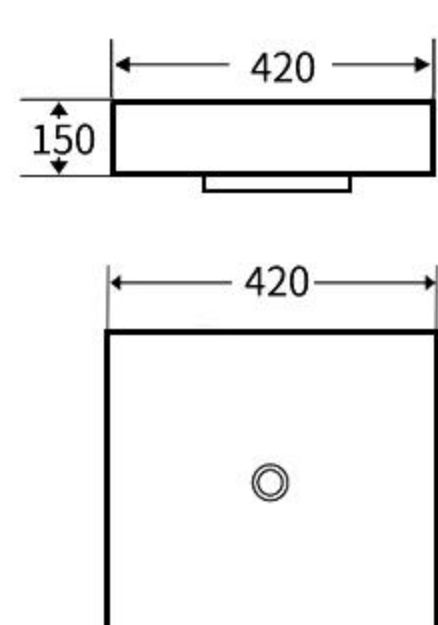

A059

艺术盆
尺寸: **420×420×150mm**
台上安装
Art Basin
Size: **420×420×150mm**
Above counter mounting