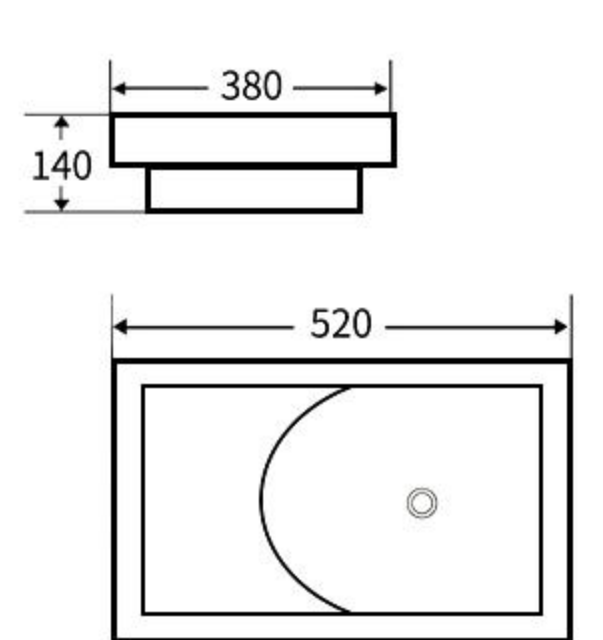

A178

艺术盆
尺寸: **520×380×140mm**
台上安装
Art Basin
Size: **520×380×140mm**
Above counter mounting