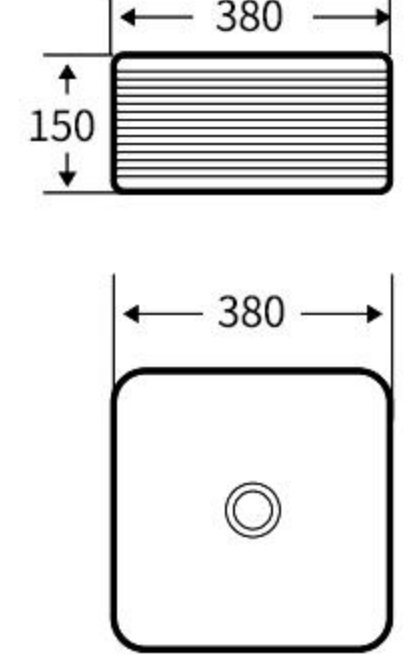

A176B

艺术盆
尺寸: **380×380×150mm**
台上安装
Art Basin
Size: **380×380×150mm**
Above counter mounting