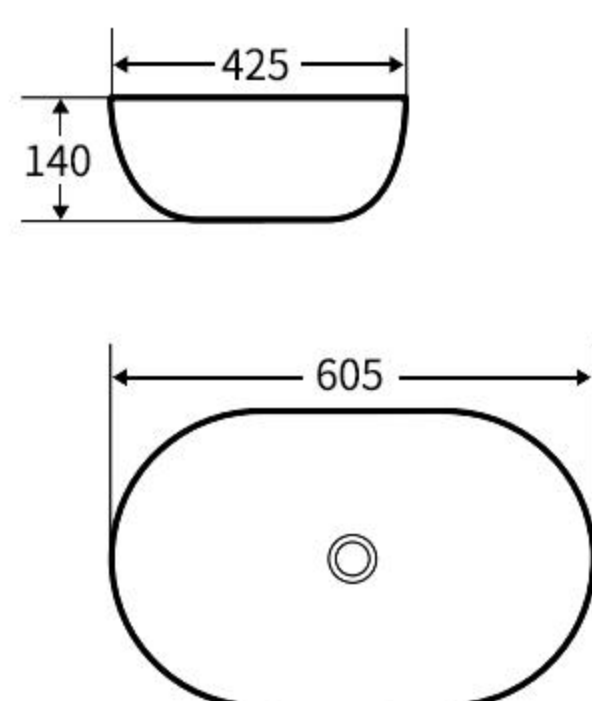

A034

艺术盆
尺寸: **605×425×140mm**
台上安装
Art Basin
Size: **605×425×140mm**
Above counter mounting