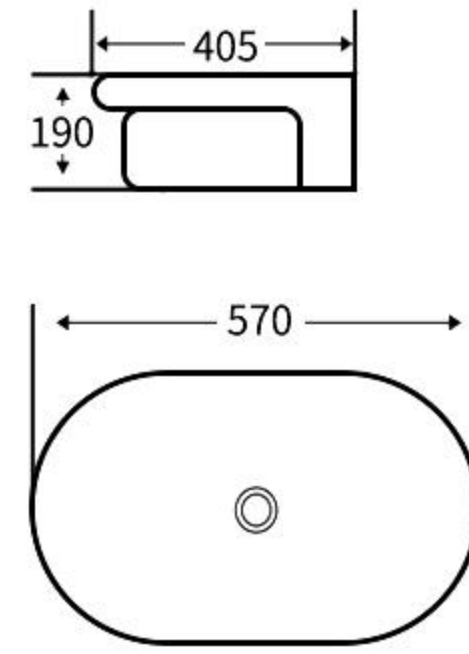

A101

艺术盆
尺寸: **570×405×190mm**
台上安装
Art Basin
Size: **570×405×190mm**
Above counter mounting