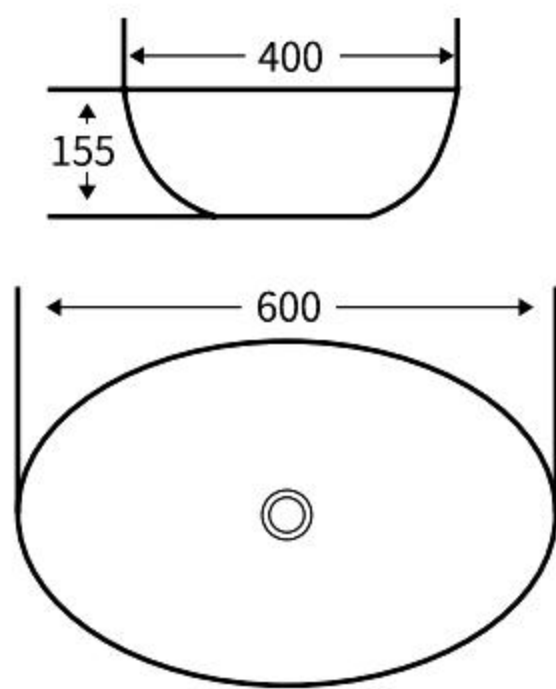

### A022

艺术盆  
尺寸: **500×390×145mm**  
台上安装  
Art Basin  
Size: **500×390×145mm**  
Above counter mounting

### A023

艺术盆  
尺寸: **700×400×140mm**  
台上安装  
Art Basin  
Size: **700×400×140mm**  
Above counter mounting

### A024

艺术盆  
尺寸: **600×400×155mm**  
台上安装  
Art Basin  
Size: **600×400×155mm**  
Above counter mounting