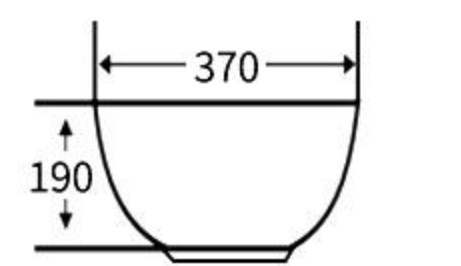

A038

艺术盆
尺寸: **600×370×190mm**
台上安装
Art Basin
Size: **600×370×190mm**
Above counter mounting