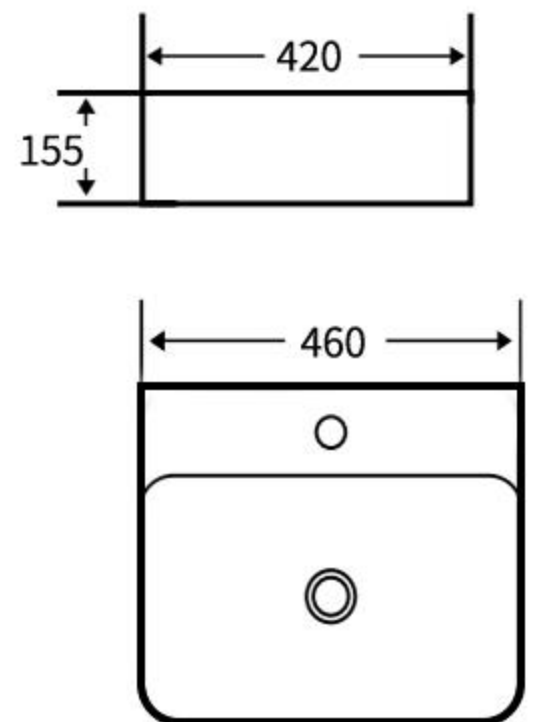

### A003

艺术盆  
尺寸: **465×465×160mm**  
台上安装  
Art Basin  
Size: **465×465×160mm**  
Above counter mounting

### A005

艺术盆  
尺寸: **520×425×155mm**  
台上安装  
Art Basin  
Size: **520×425×155mm**  
Above counter mounting

### A008

艺术盆  
尺寸: **500×400×155mm**  
台上安装  
Art Basin  
Size: **500×400×155mm**  
Above counter mounting

### A009

艺术盆  
尺寸: **460×420×155mm**  
台上安装  
Art Basin  
Size: **460×420×155mm**  
Above counter mounting