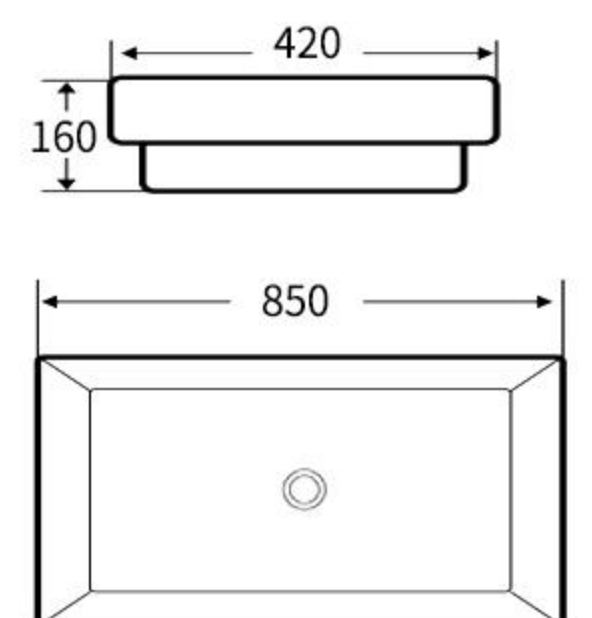

A291

艺术盆
尺寸: **850×420×160mm**
台上安装
Art Basin
Size: **850×420×160mm**
Above counter mounting