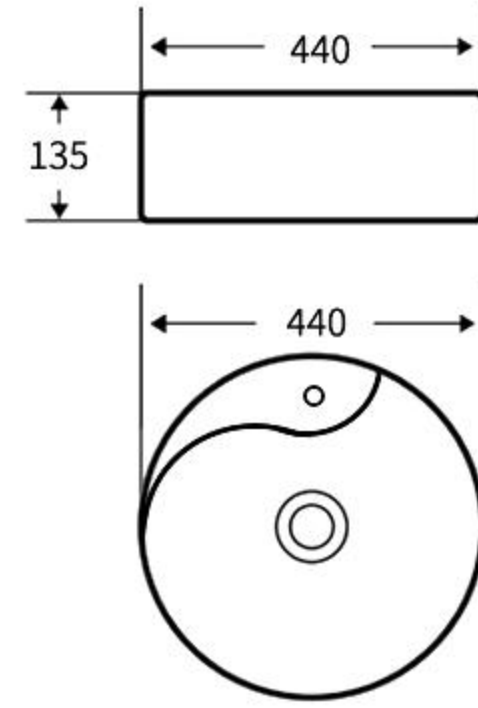

A170

艺术盆
尺寸: **440×440×135mm**
台上安装
Art Basin
Size: **440×440×135mm**
Above counter mounting