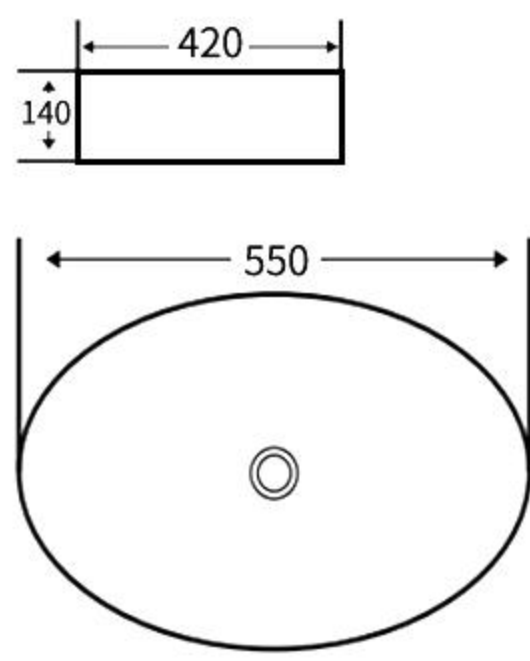

A224

艺术盆
尺寸: **550×420×140mm**
台上安装
Art Basin
Size: **550×420×140mm**
Above counter mounting