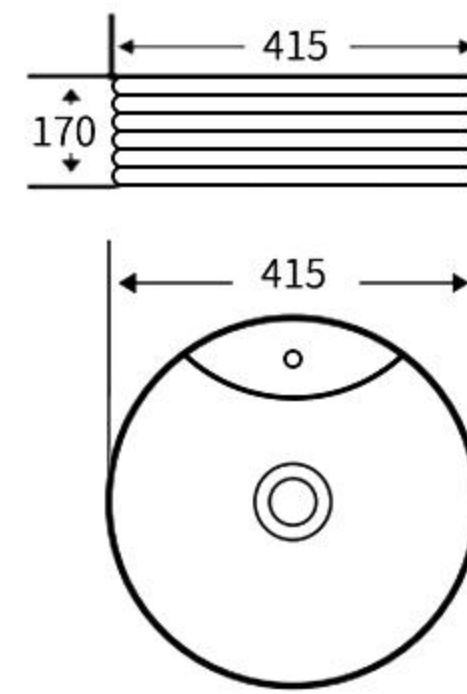

A104

艺术盆
尺寸: **415×415×170mm**
台上安装
Art Basin
Size: **415×415×170mm**
Above counter mounting