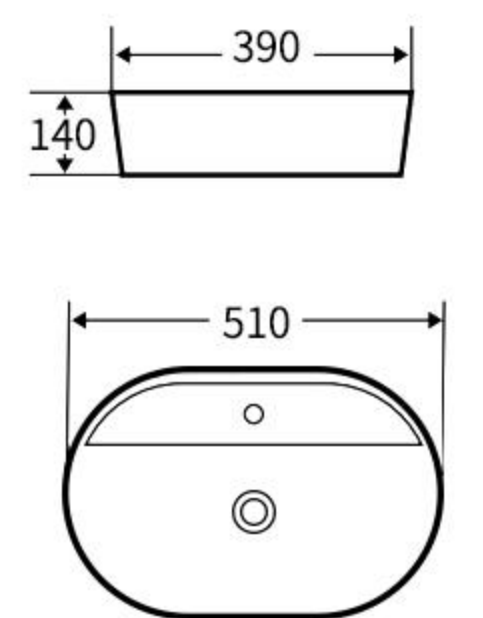

A136

艺术盆
尺寸: **510×390×140mm**
台上安装
Art Basin
Size: **510×390×140mm**
Above counter mounting