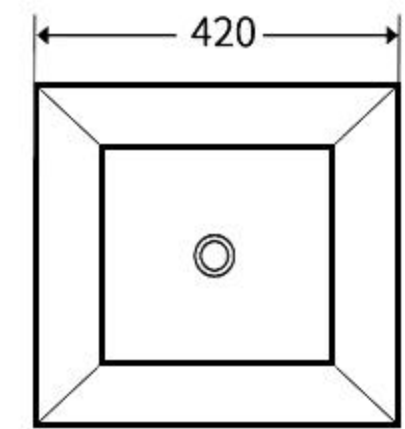

A035

艺术盆
尺寸: **420×420×120mm**
台上安装
Art Basin
Size: **420×420×120mm**
Above counter mounting