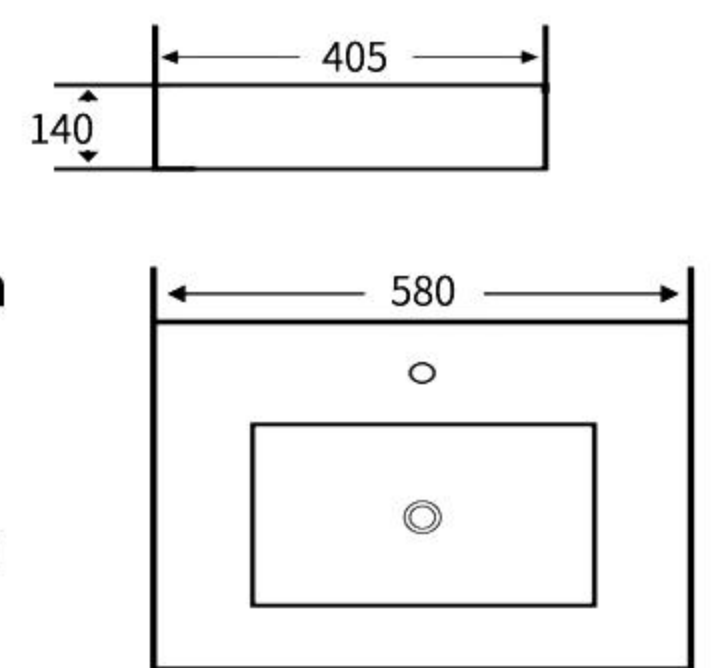

A194

艺术盆
尺寸: **580×405×140mm**
台上安装
Art Basin
Size: **580×405×140mm**
Above counter mounting