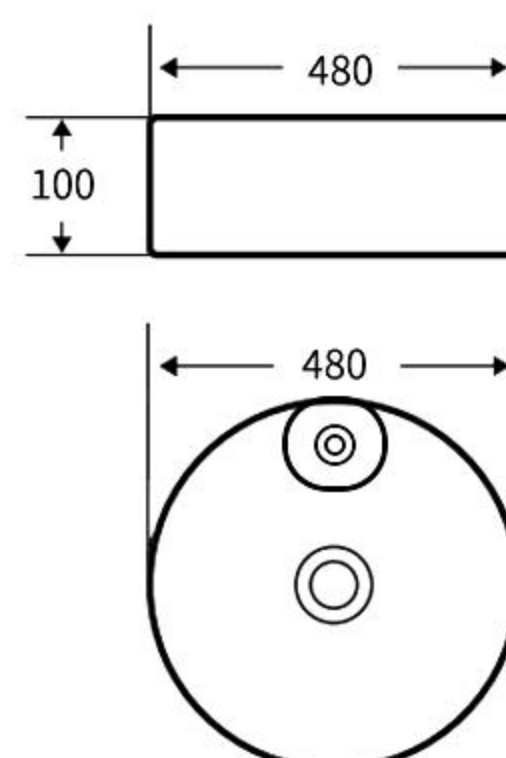

A068

艺术盆
尺寸: **480×480×100mm**
台上安装
Art Basin
Size: **480×480×100mm**
Above counter mounting