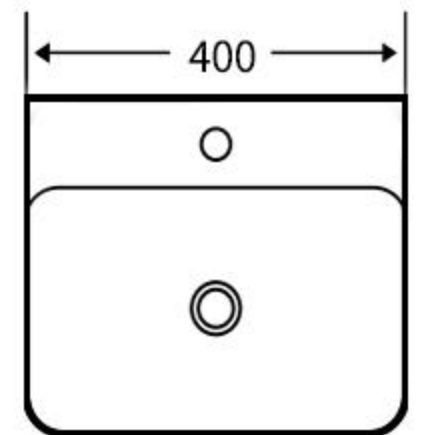

A037

艺术盆
尺寸: **400×420×155mm**
台上安装
Art Basin
Size: **400×420×155mm**
Above counter mounting