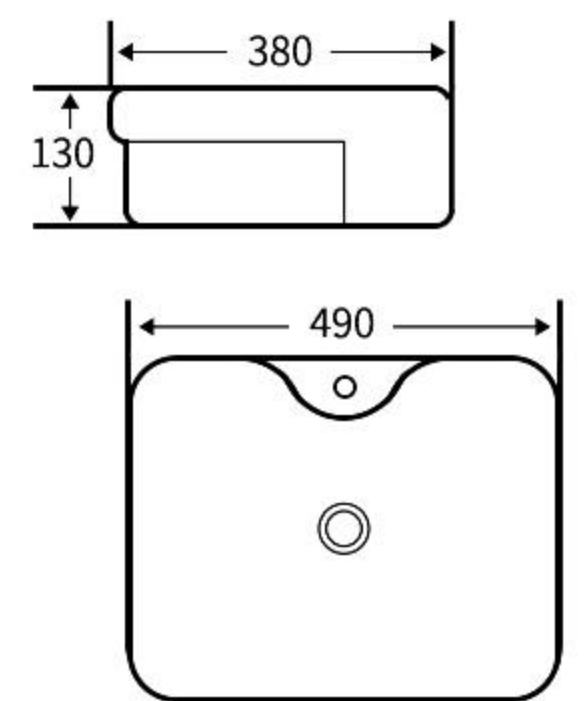

A025C

艺术盆
尺寸: **490×380×130mm**
台上安装
Art Basin
Size: **490×380×130mm**
Above counter mounting