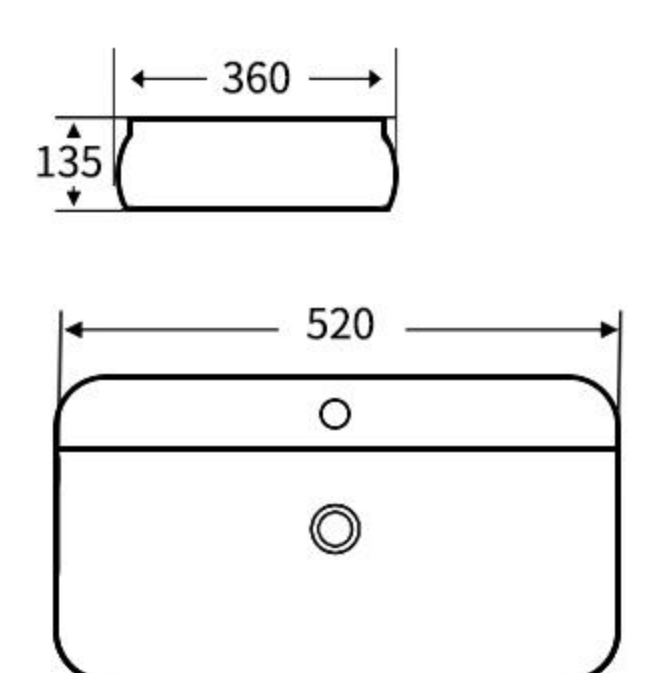

A234

艺术盆
尺寸: **520×360×135mm**
台上安装
Art Basin
Size: **520×360×135mm**
Above counter mounting