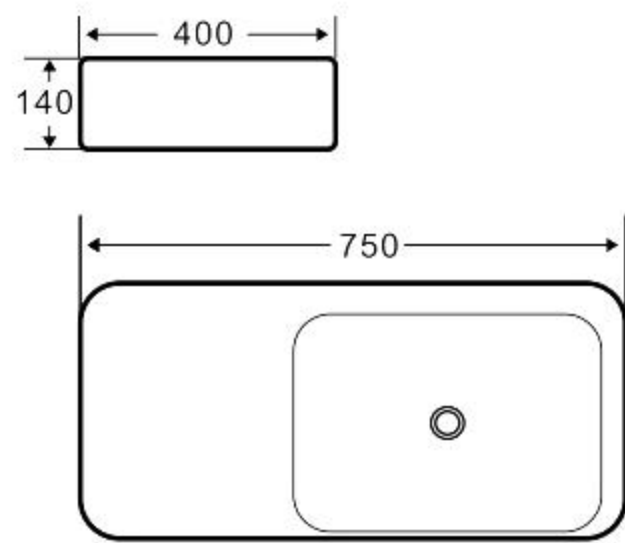

A235

艺术盆
尺寸: **750×400×140mm**
台上安装
Art Basin
Size: **750×400×140mm**
Above counter mounting