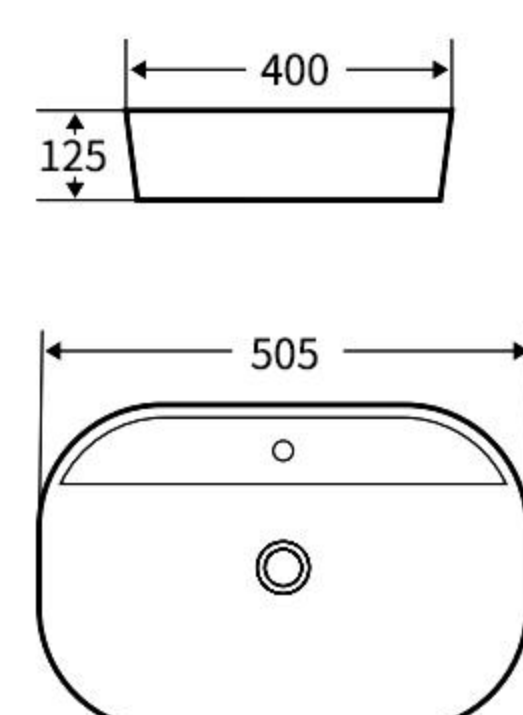

A244

艺术盆
尺寸: **505×400×125mm**
台上安装
Art Basin
Size: **505×400×125mm**
Above counter mounting