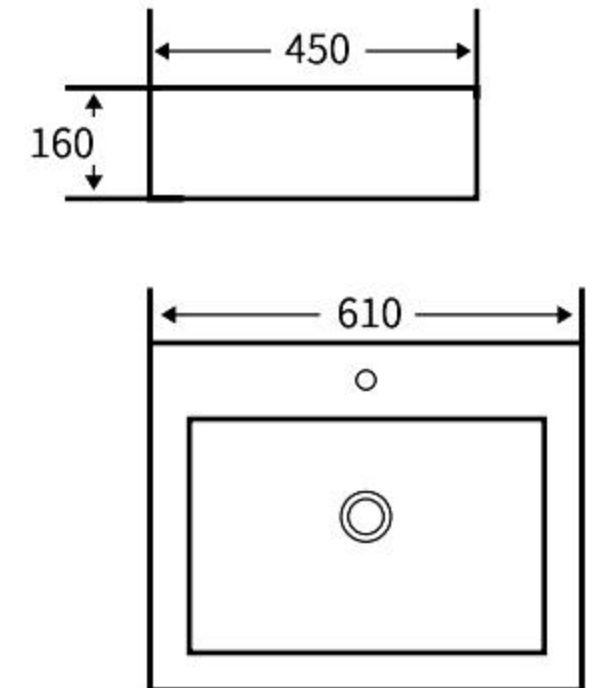

A131

艺术盆
尺寸: **610×450×160mm**
台上安装
Art Basin
Size: **610×450×160mm**
Above counter mounting