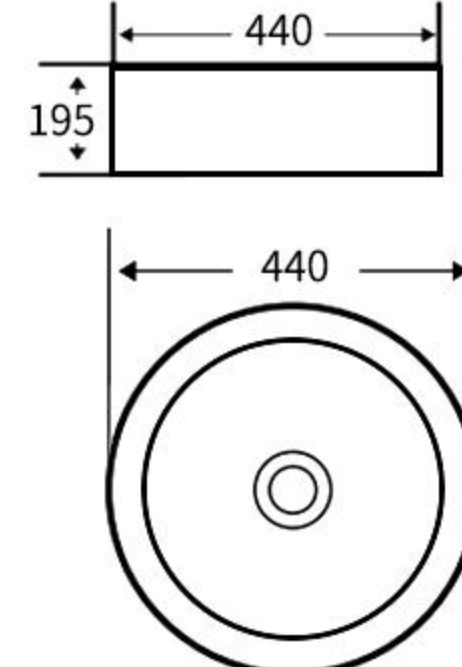

A074

艺术盆
尺寸: **440×440×195mm**
台上安装
Art Basin
Size: **440×440×195mm**
Above counter mounting