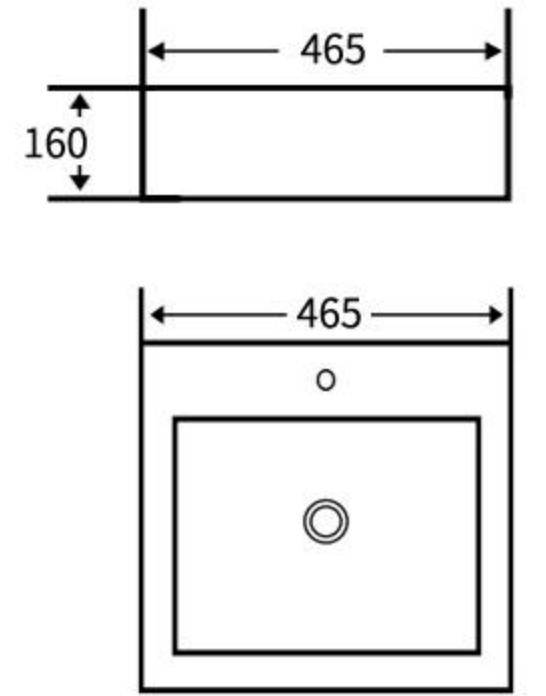

A003

艺术盆
尺寸: **465×465×160mm**
台上安装
Art Basin
Size: **465×465×160mm**
Above counter mounting