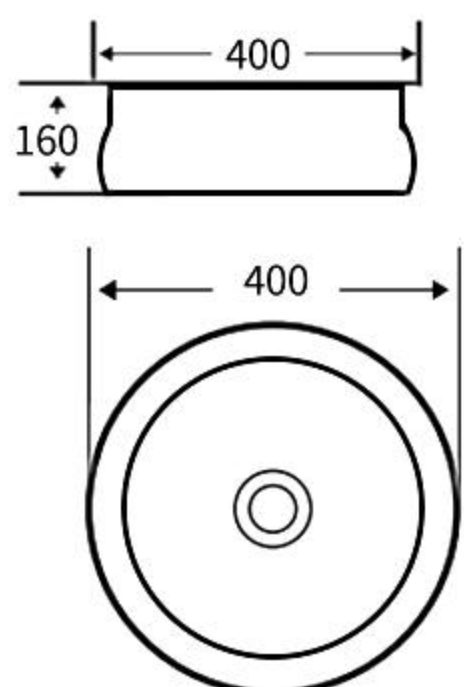

A207

艺术盆
尺寸: **400×400×160mm**
台上安装
Art Basin
Size: **400×400×160mm**
Above counter mounting