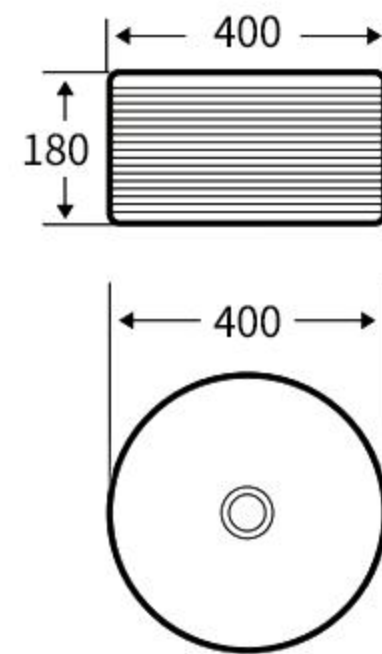

A176A

艺术盆
尺寸: **400×400×180mm**
台上安装
Art Basin
Size: **400×400×180mm**
Above counter mounting