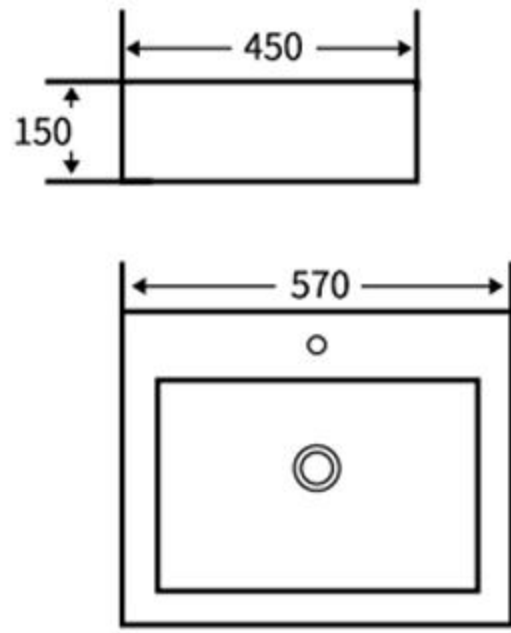

### A001

艺术盆  
尺寸: **570×450×150mm**  
台上安装  
Art Basin  
Size: **570×450×150mm**  
Above counter mounting

### A002

艺术盆  
尺寸: **530×415×150mm**  
台上安装  
Art Basin  
Size: **530×415×150mm**  
Above counter mounting