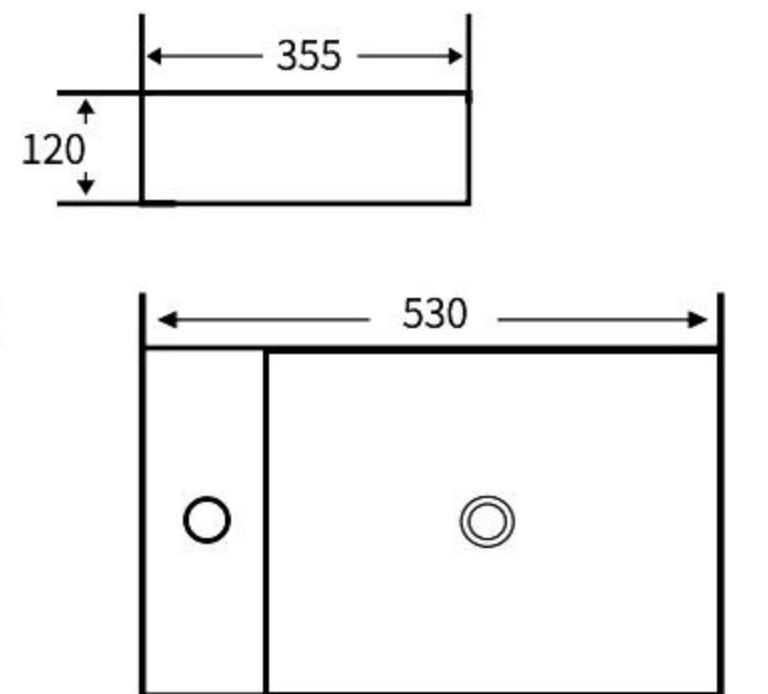

A185

艺术盆
尺寸: **530×355×120mm**
台上安装
Art Basin
Size: **530×355×120mm**
Above counter mounting