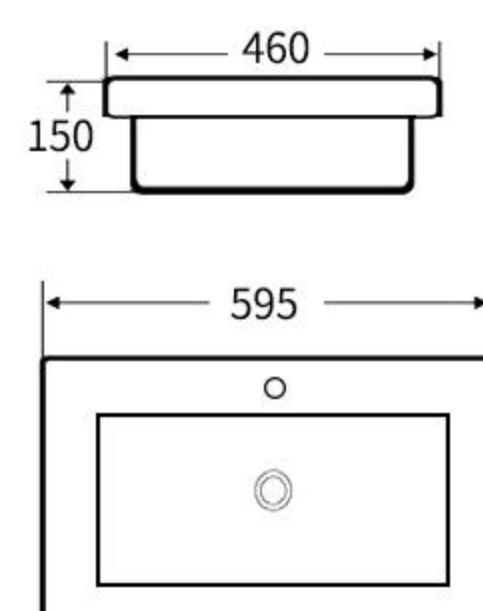

A295

艺术盆
尺寸: **595×460×150mm**
台上安装
Art Basin
Size: **595×460×150mm**
Above counter mounting