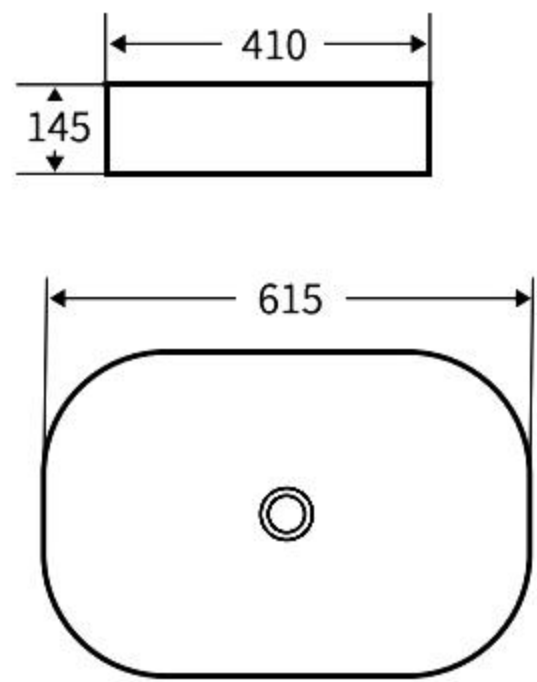

A189

艺术盆
尺寸: **615×410×145mm**
台上安装
Art Basin
Size: **615×410×145mm**
Above counter mounting