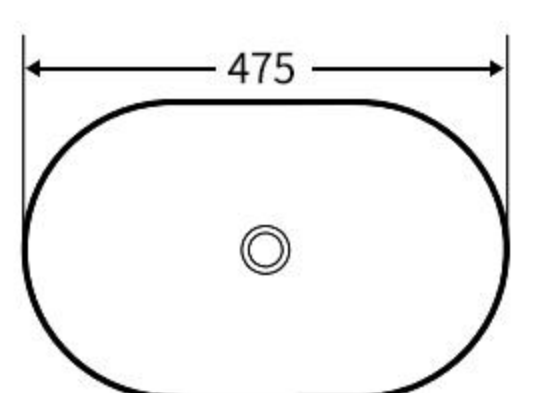

A040

艺术盆
尺寸: **475×340×140mm**
台上安装
Art Basin
Size: **475×340×140mm**
Above counter mounting