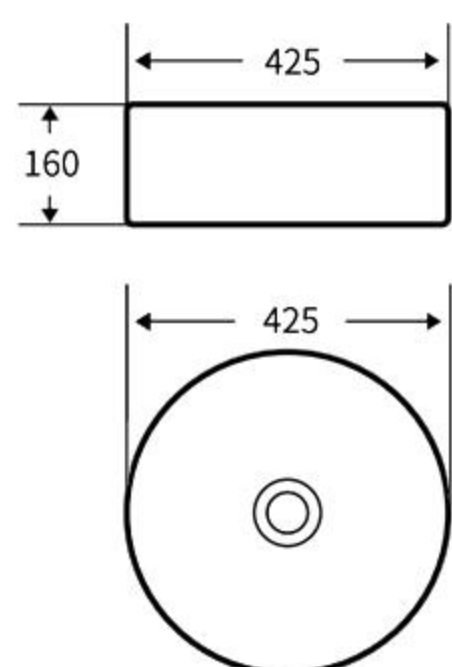

A289

艺术盆
尺寸: **425×425×160mm**
台上安装
Art Basin
Size: **425×425×160mm**
Above counter mounting