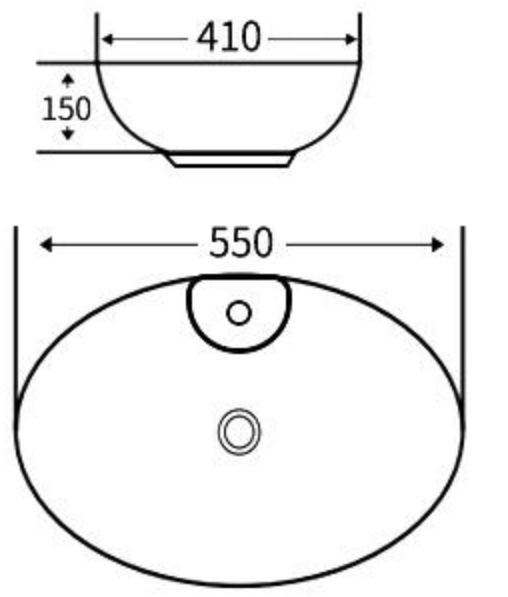

A032

艺术盆
尺寸: **550×410×150mm**
台上安装
Art Basin
Size: **550×410×150mm**
Above counter mounting