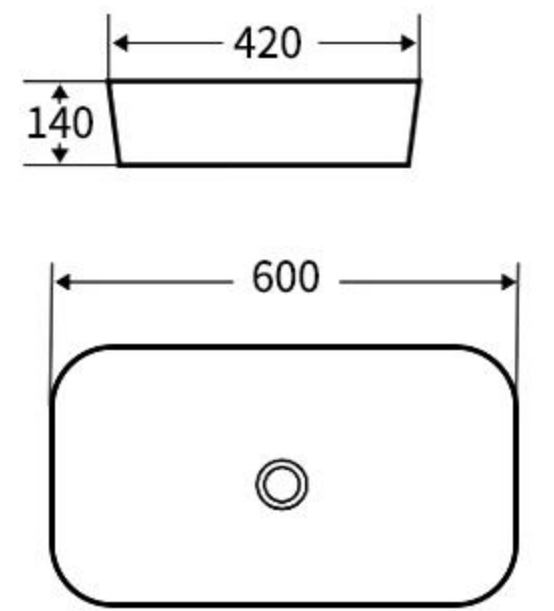

A226

艺术盆
尺寸: **600×420×140mm**
台上安装
Art Basin
Size: **600×420×140mm**
Above counter mounting