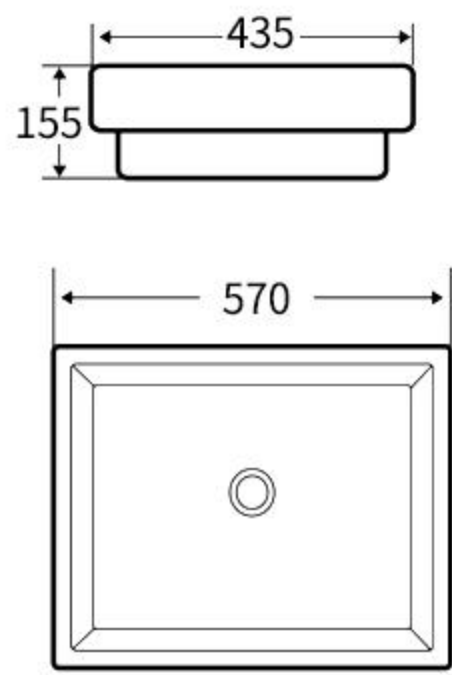

A247

艺术盆
尺寸: **570×435×155mm**
台上安装
Art Basin
Size: **570×435×155mm**
Above counter mounting