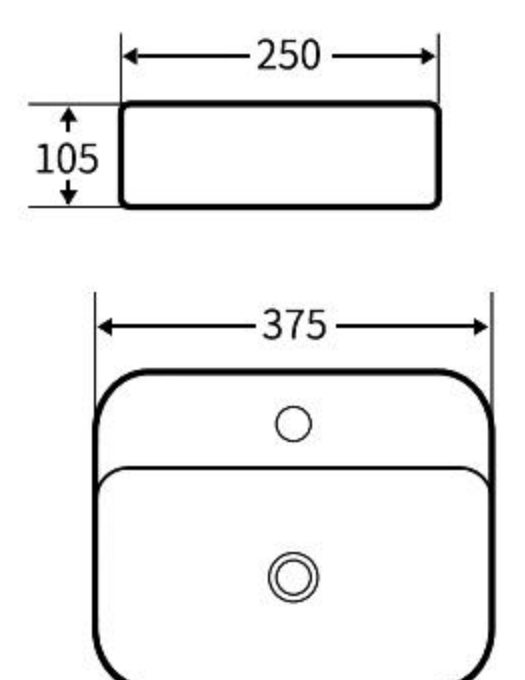

A198

艺术盆
尺寸: **375×250×105mm**
台上安装
Art Basin
Size: **375×250×105mm**
Above counter mounting