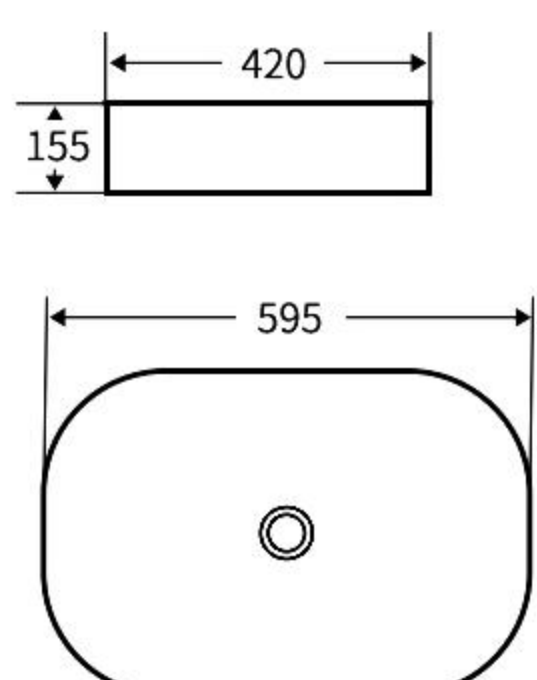

A196

艺术盆
尺寸: **595×420×155mm**
台上安装
Art Basin
Size: **595×420×155mm**
Above counter mounting