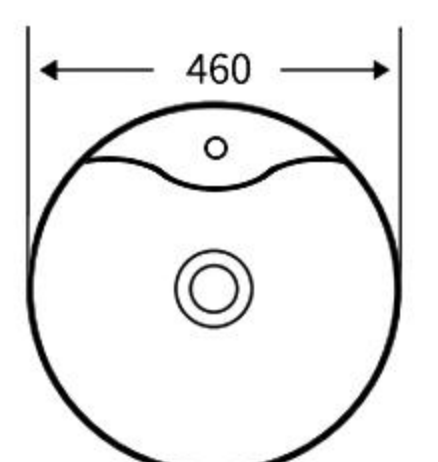

A043

艺术盆
尺寸: **460×460×155mm**
台上安装
Art Basin
Size: **460×460×155mm**
Above counter mounting