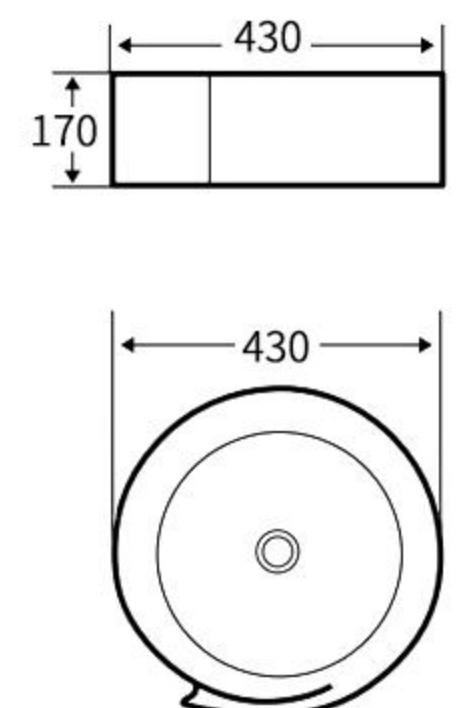

A137

艺术盆
尺寸: **430×430×170mm**
台上安装
Art Basin
Size: **430×430×170mm**
Above counter mounting