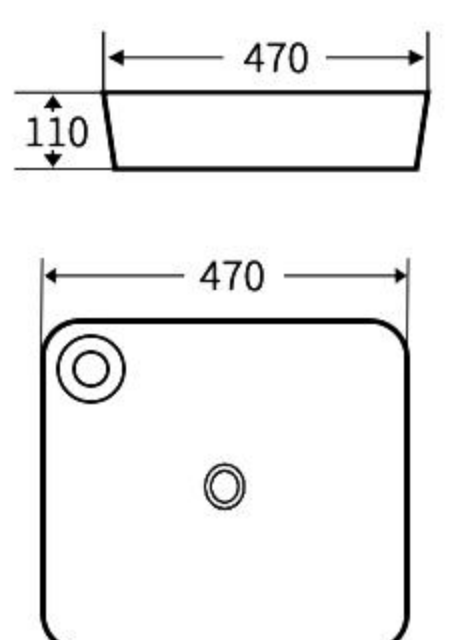

A069

艺术盆
尺寸: **470×470×110mm**
台上安装
Art Basin
Size: **470×470×110mm**
Above counter mounting