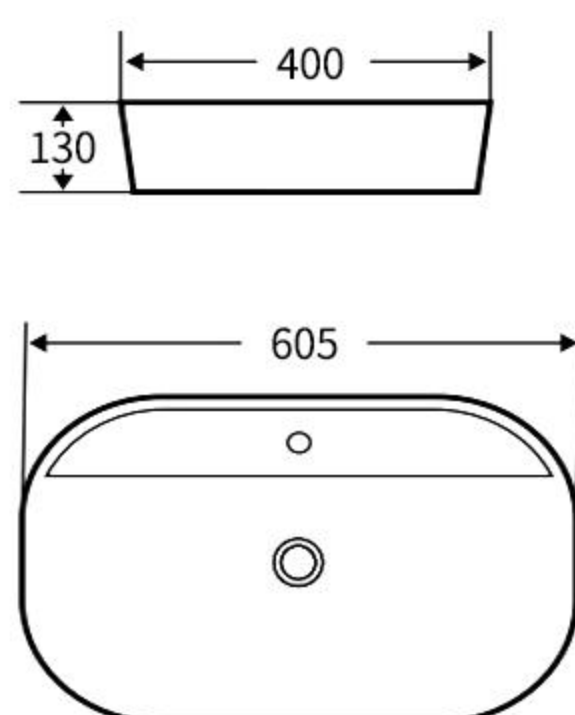

A243

艺术盆
尺寸: **605×400×130mm**
台上安装
Art Basin
Size: **605×400×130mm**
Above counter mounting