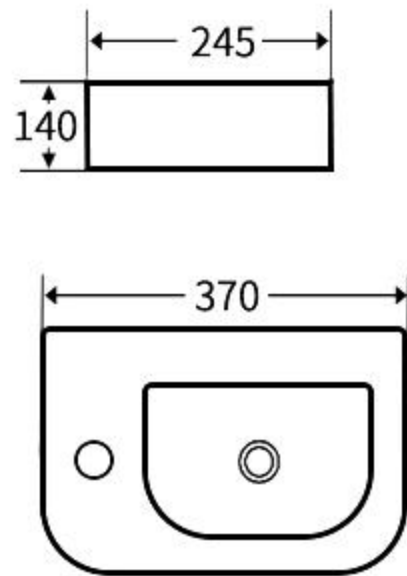

A182左

艺术盆
尺寸: **370×245×140mm**
台上安装
Art Basin
Size: **370×245×140mm**
Above counter mounting