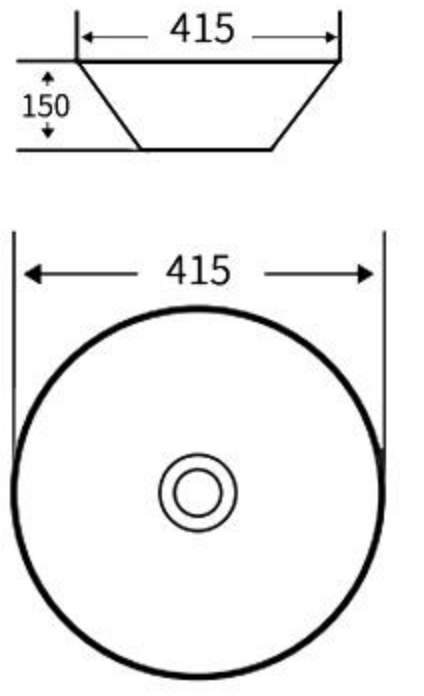

A064B

艺术盆
尺寸: **415×415×150mm**
台上安装
Art Basin
Size: **415×415×150mm**
Above counter mounting