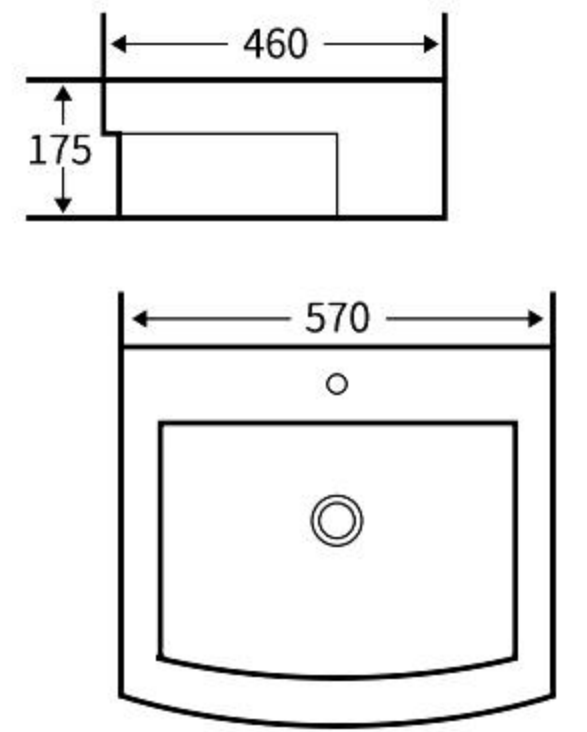

A191

艺术盆
尺寸: **570×460×175mm**
台上安装
Art Basin
Size: **570×460×175mm**
Above counter mounting