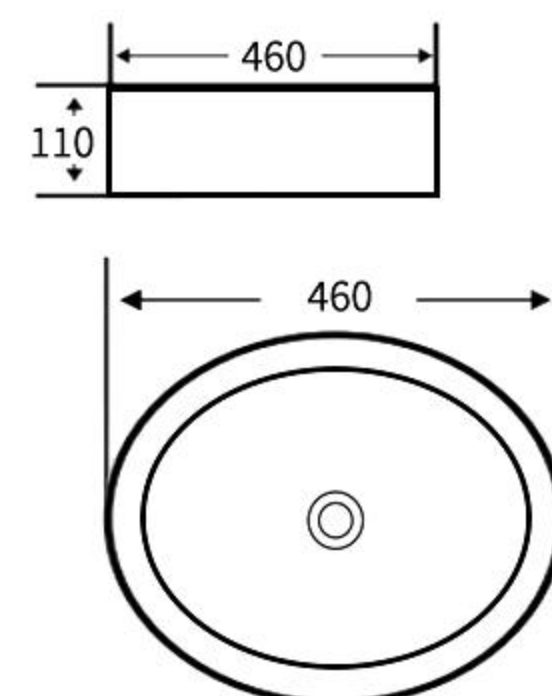

A046

艺术盆
尺寸: **460×460×110mm**
台上安装
Art Basin
Size: **460×460×110mm**
Above counter mounting