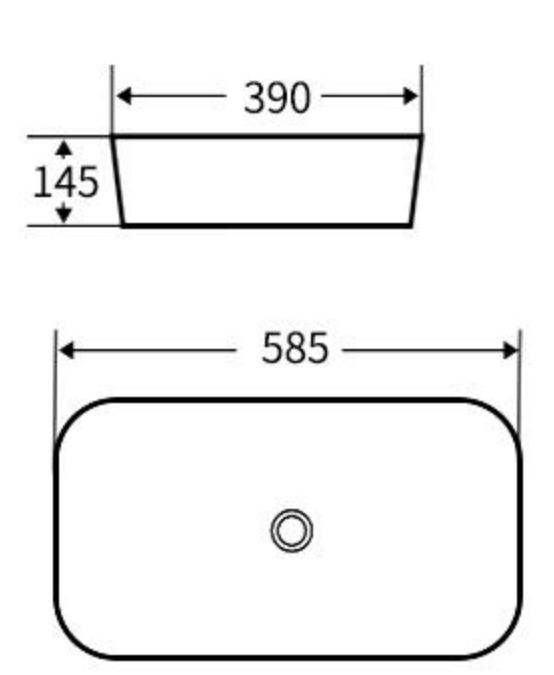

A072

艺术盆
尺寸: **585×390×145mm**
台上安装
Art Basin
Size: **585×390×145mm**
Above counter mounting