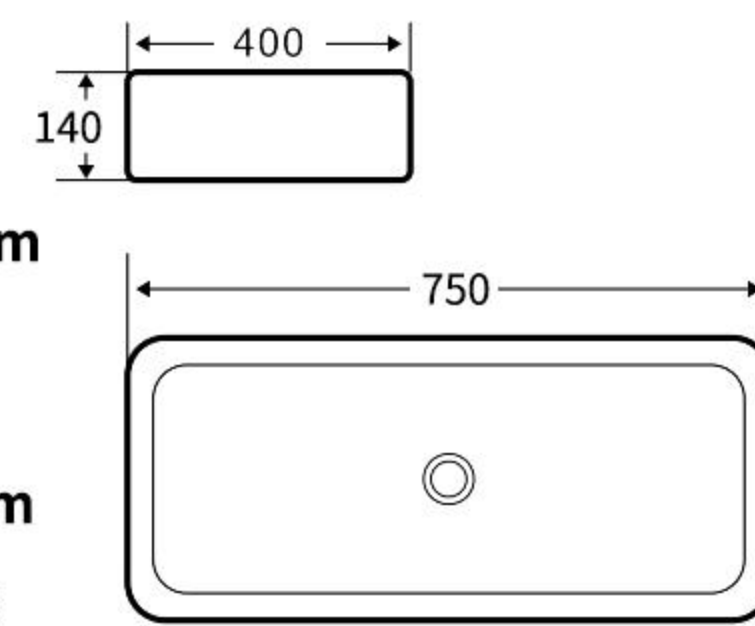

A236

艺术盆
尺寸: **750×400×140mm**
台上安装
Art Basin
Size: **750×400×140mm**
Above counter mounting