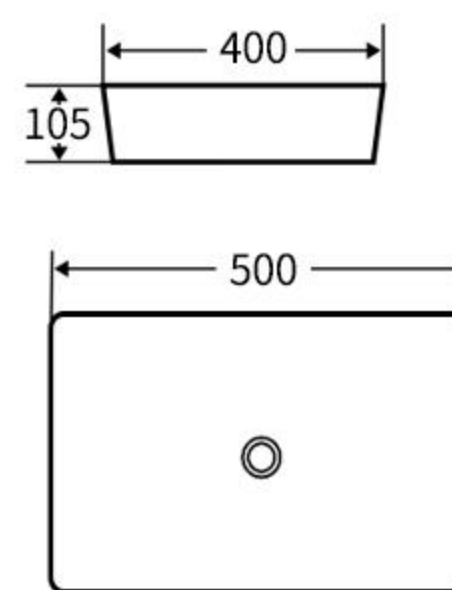

A173

艺术盆
尺寸: **500×400×105mm**
台上安装
Art Basin
Size: **500×400×105mm**
Above counter mounting