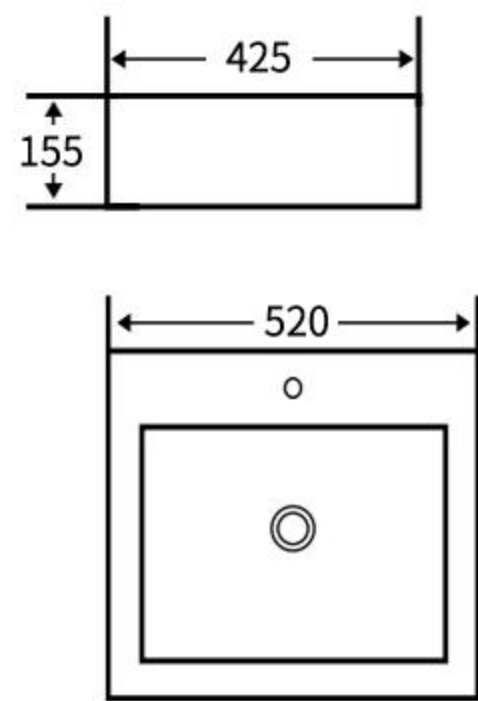

A005

艺术盆
尺寸: **520×425×155mm**
台上安装
Art Basin
Size: **520×425×155mm**
Above counter mounting