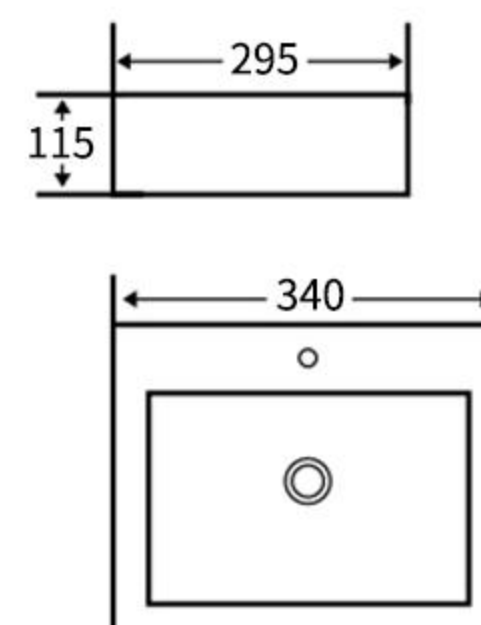

A060

艺术盆
尺寸: **340×295×115mm**
台上安装
Art Basin
Size: **340×295×115mm**
Above counter mounting