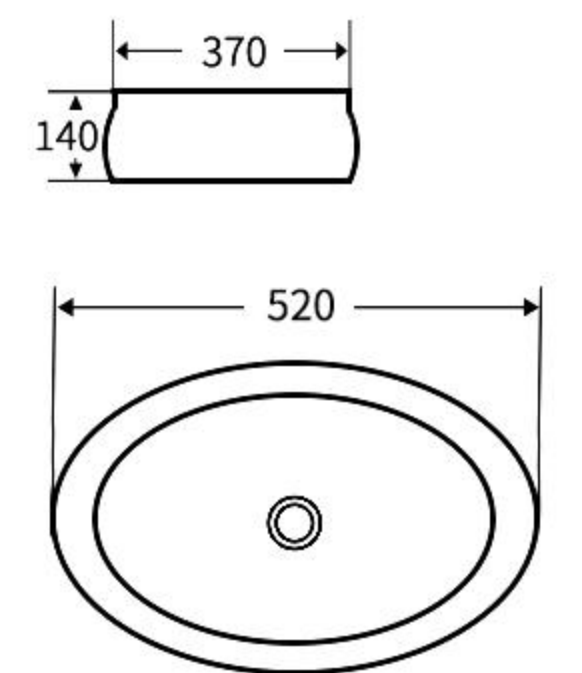

A156B

艺术盆
尺寸: **520×370×140mm**
台上安装
Art Basin
Size: **520×370×140mm**
Above counter mounting