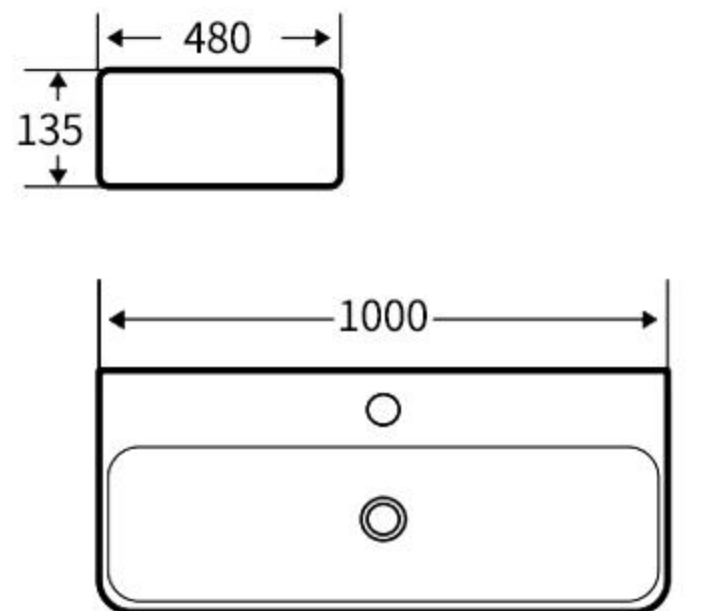

A204

艺术盆
尺寸: **1000×480×135mm**
台上安装
Art Basin
Size: **1000×480×135mm**
Above counter mounting