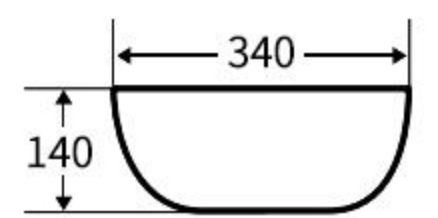

A040

艺术盆
尺寸: **475×340×140mm**
台上安装
Art Basin
Size: **475×340×140mm**
Above counter mounting