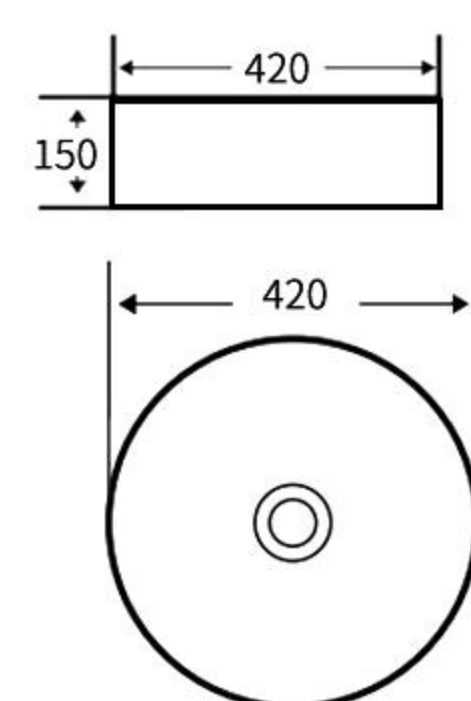

A164B

艺术盆
尺寸: **420×420×150mm**
台上安装
Art Basin
Size: **420×420×150mm**
Above counter mounting