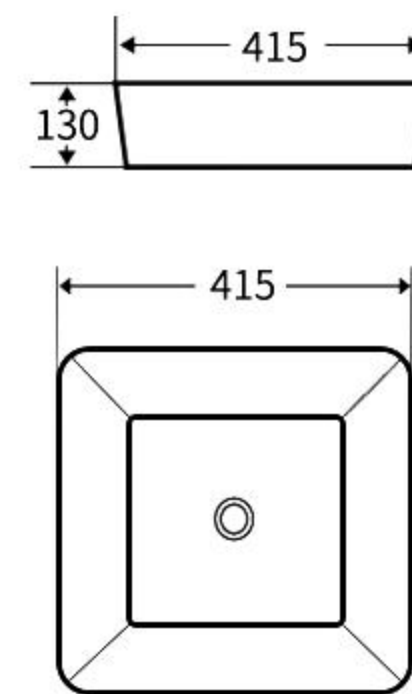

A057

艺术盆
尺寸: **415×415×130mm**
台上安装
Art Basin
Size: **415×415×130mm**
Above counter mounting