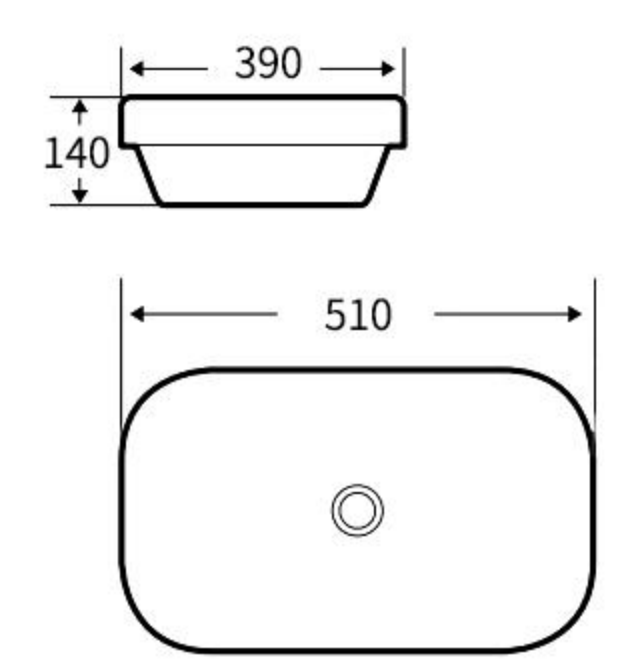

A163

艺术盆
尺寸: **605×415×160mm**
台上安装
Art Basin
Size: **605×415×160mm**
Above counter mounting