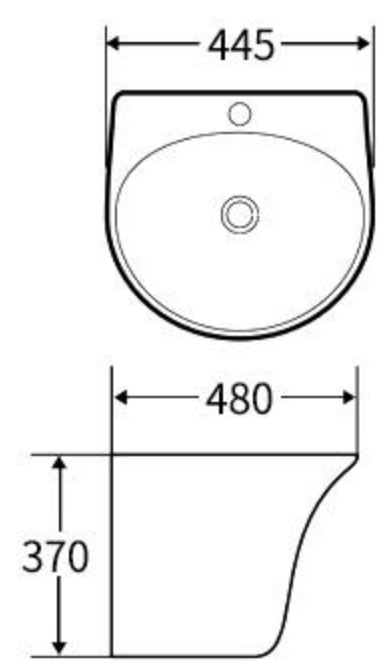

A161

艺术盆
尺寸: **480×445×370mm**
台上安装
Art Basin
Size: **480×445×370mm**
Above counter mounting