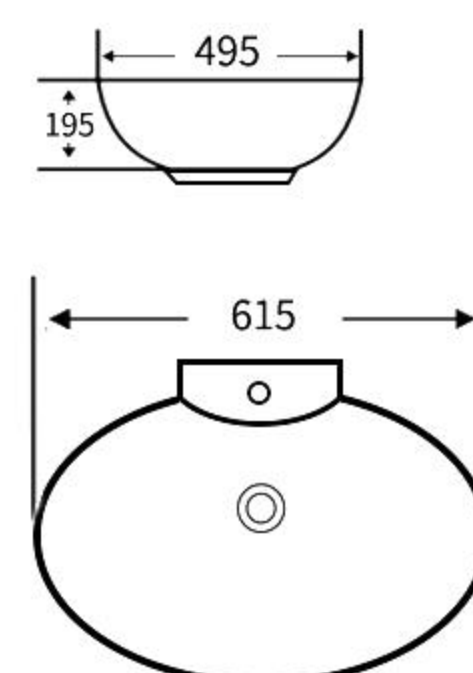

A098

艺术盆
尺寸: **615×495×195mm**
台上安装
Art Basin
Size: **615×495×195mm**
Above counter mounting