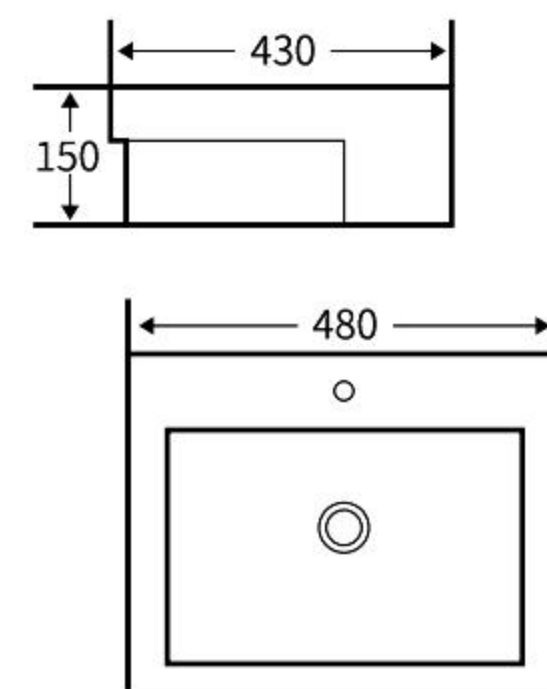

A208

艺术盆
尺寸: **480×430×150mm**
台上安装
Art Basin
Size: **480×430×150mm**
Above counter mounting