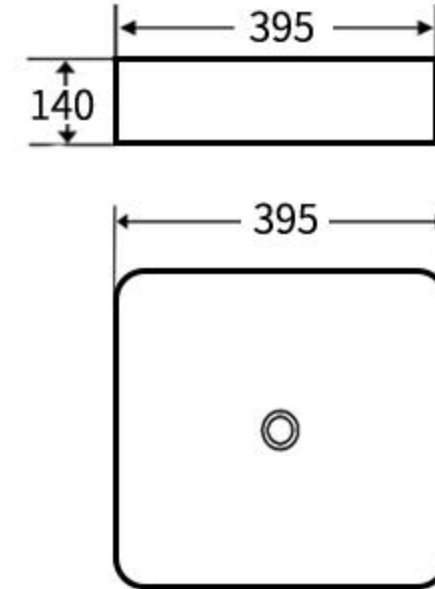

A018B

艺术盆
尺寸: **395×395×140mm**
台上安装
Art Basin
Size: **395×395×140mm**
Above counter mounting