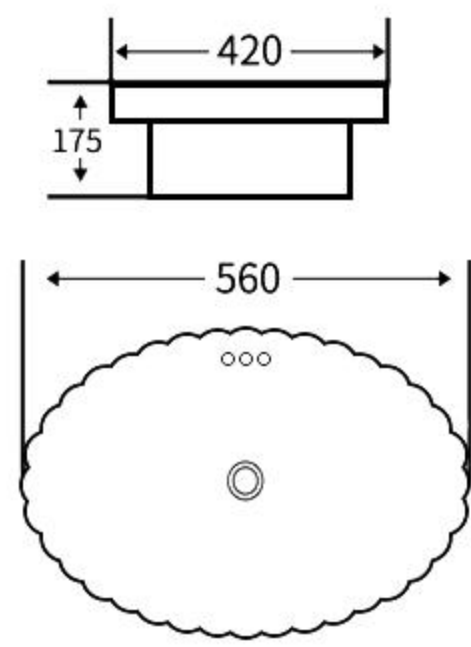

A139

艺术盆
尺寸: **560×420×175mm**
台上安装
Art Basin
Size: **560×420×175mm**
Above counter mounting