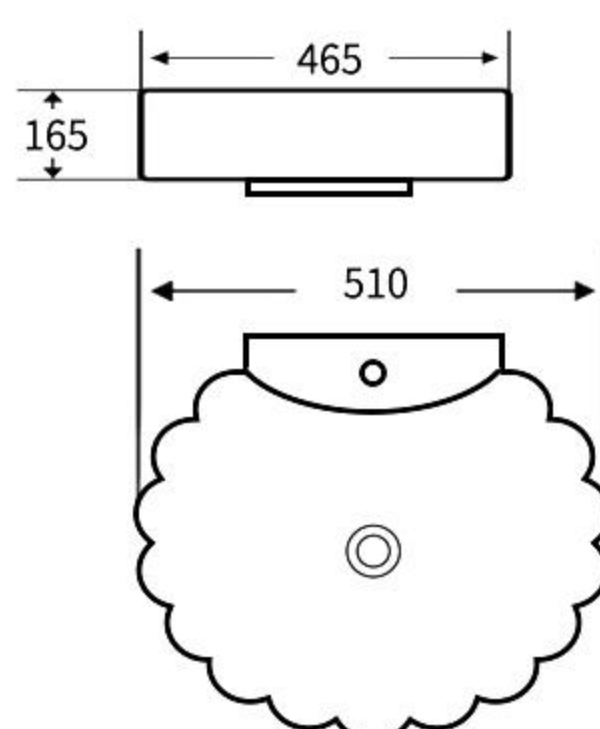

A097

艺术盆
尺寸: **510×465×165mm**
台上安装
Art Basin
Size: **510×465×165mm**
Above counter mounting