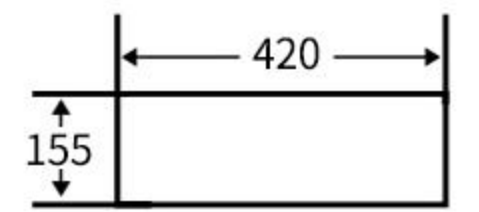

A037

艺术盆
尺寸: **400×420×155mm**
台上安装
Art Basin
Size: **400×420×155mm**
Above counter mounting