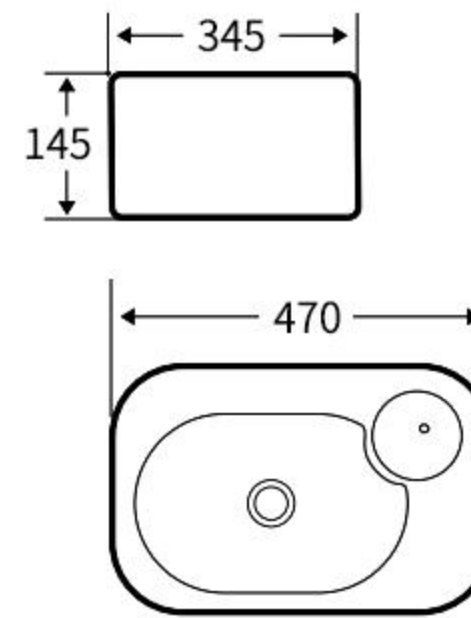

A158

艺术盆
尺寸: **470×345×145mm**
台上安装
Art Basin
Size: **470×345×145mm**
Above counter mounting