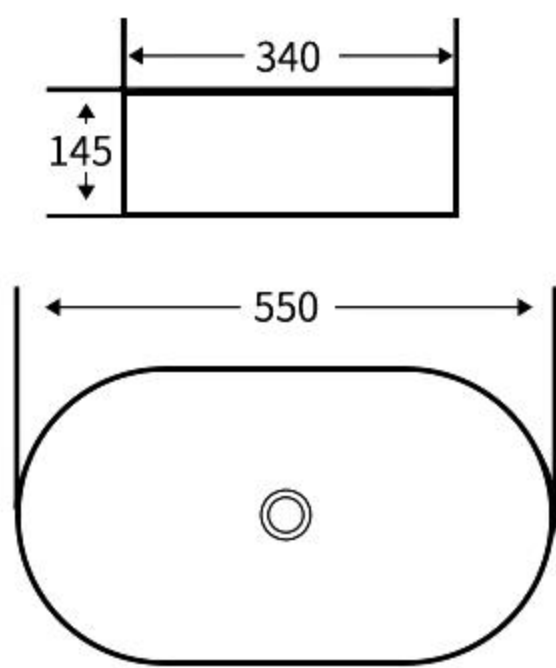

A083

艺术盆
尺寸: **550×340×145mm**
台上安装
Art Basin
Size: **550×340×145mm**
Above counter mounting