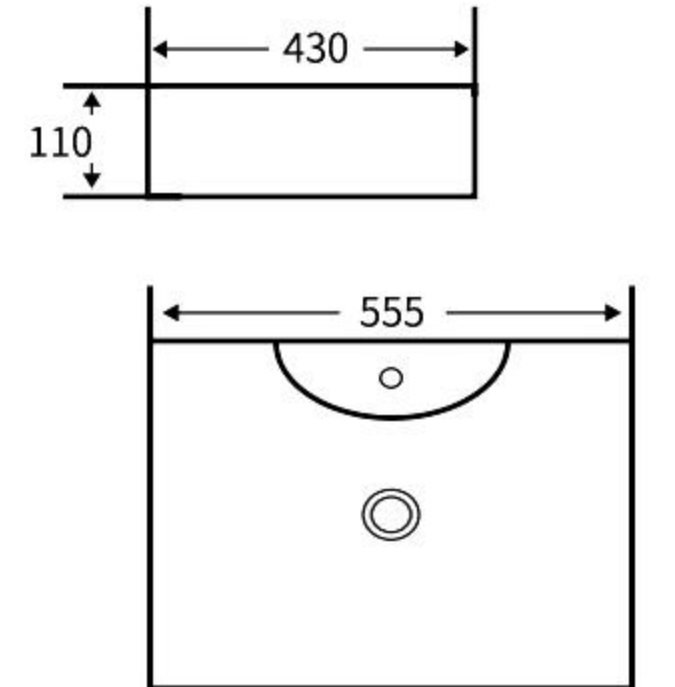

A086

艺术盆
尺寸: **555×430×110mm**
台上安装
Art Basin
Size: **555×430×110mm**
Above counter mounting