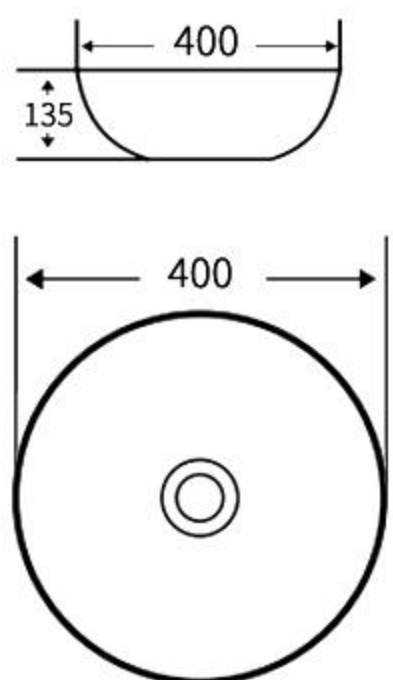

A172

艺术盆
尺寸: **400×400×135mm**
台上安装
Art Basin
Size: **400×400×135mm**
Above counter mounting