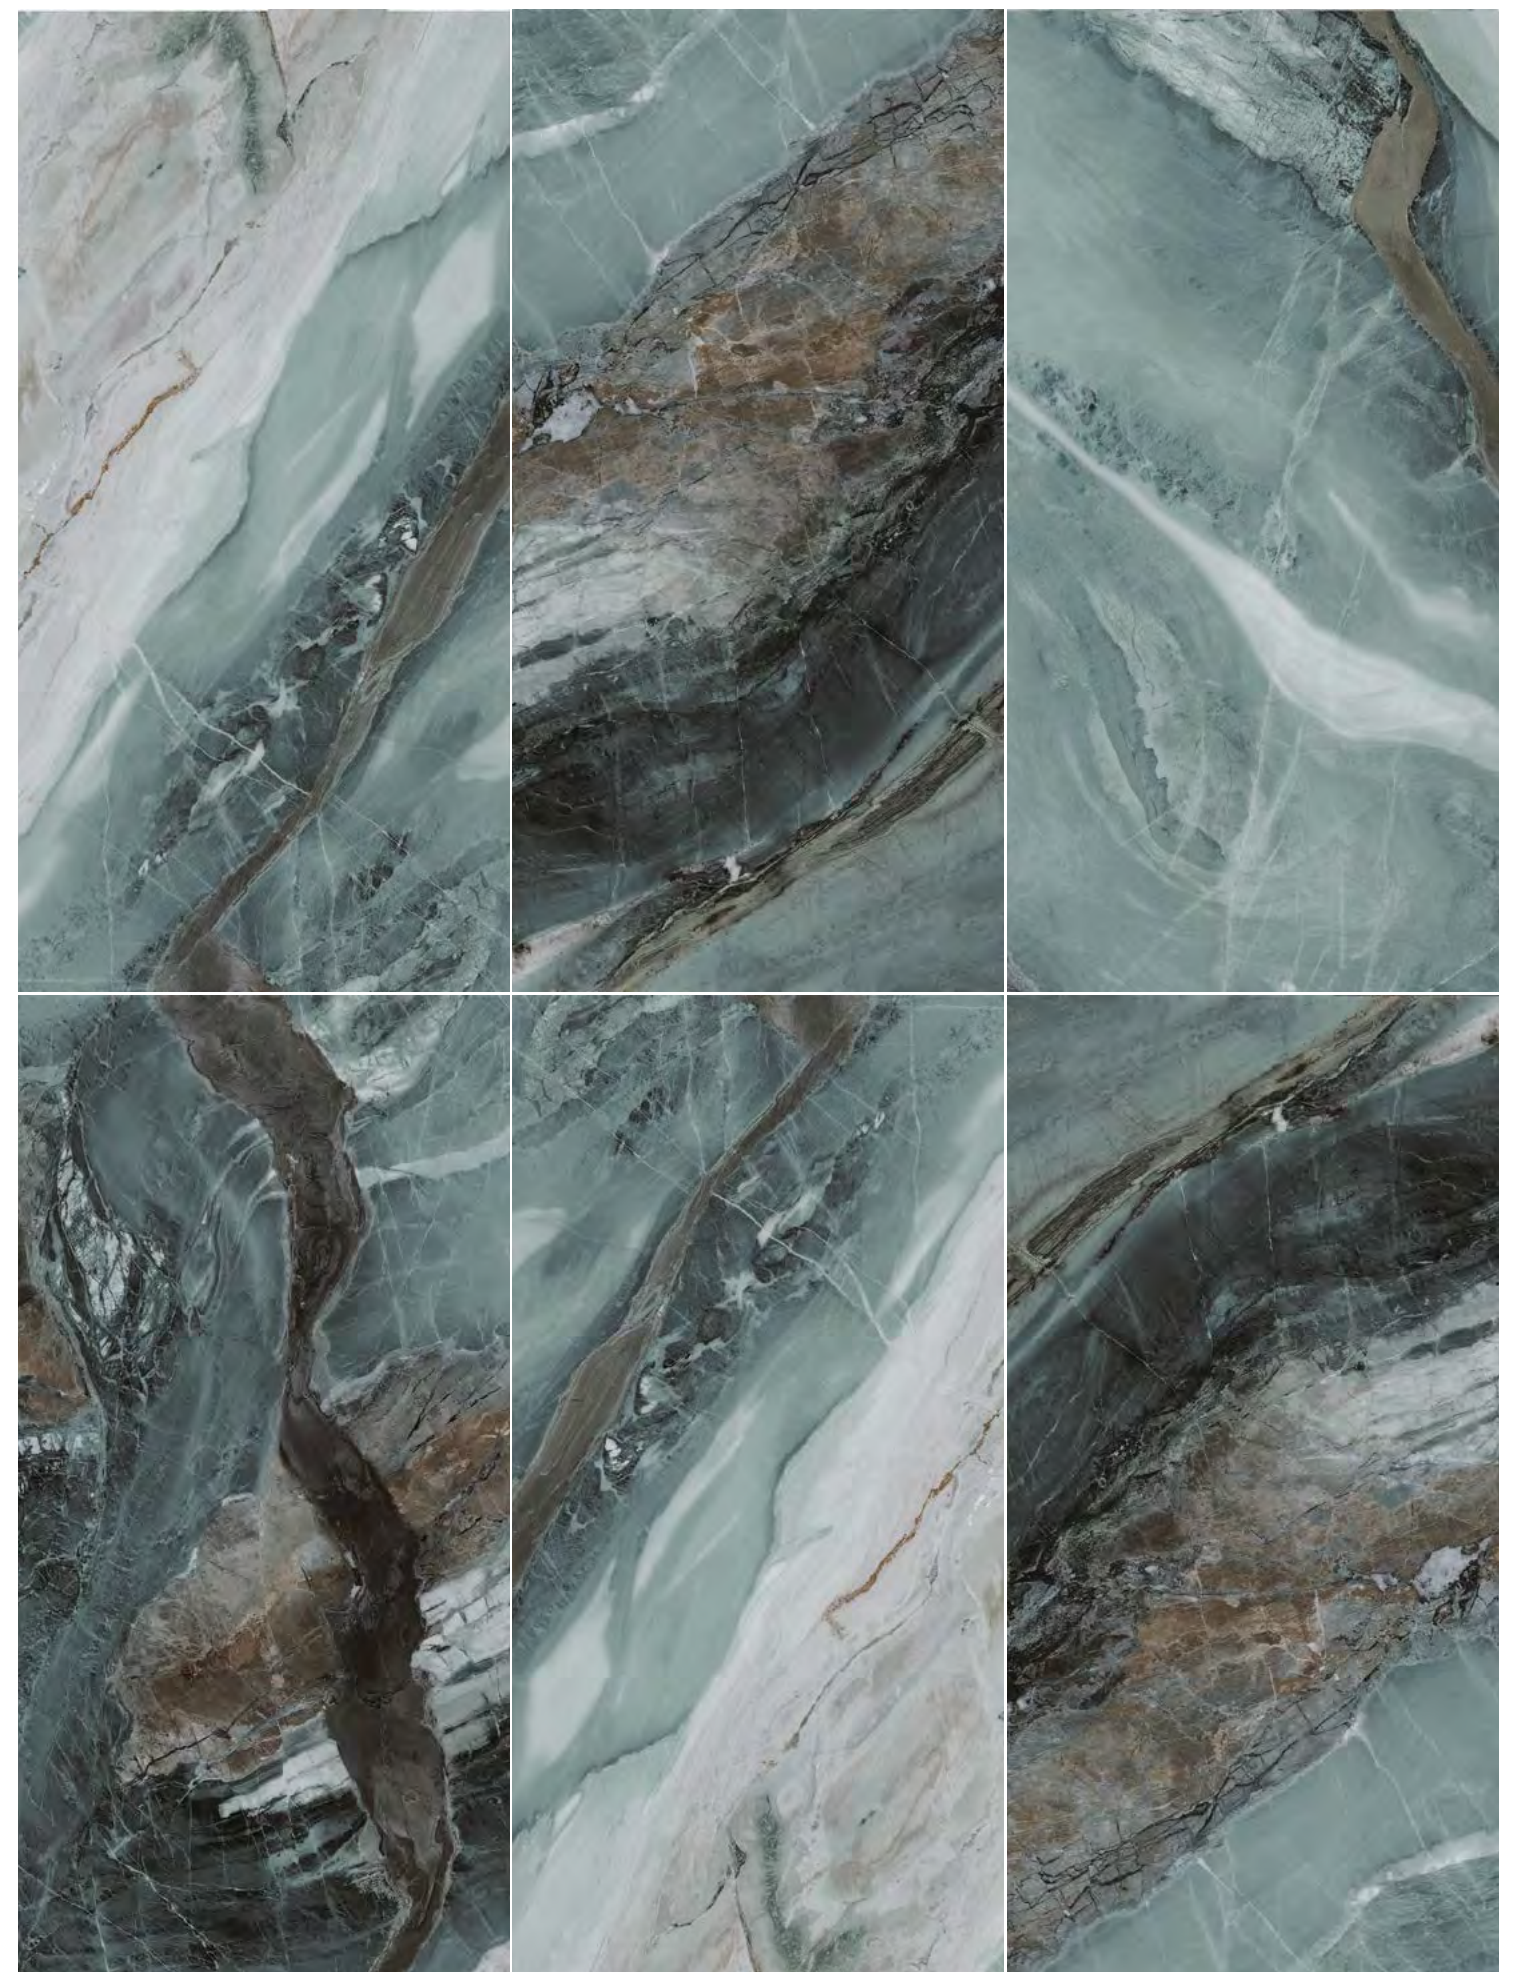

星尘 · SLS75806 / 750x1500mm

一石八面连纹