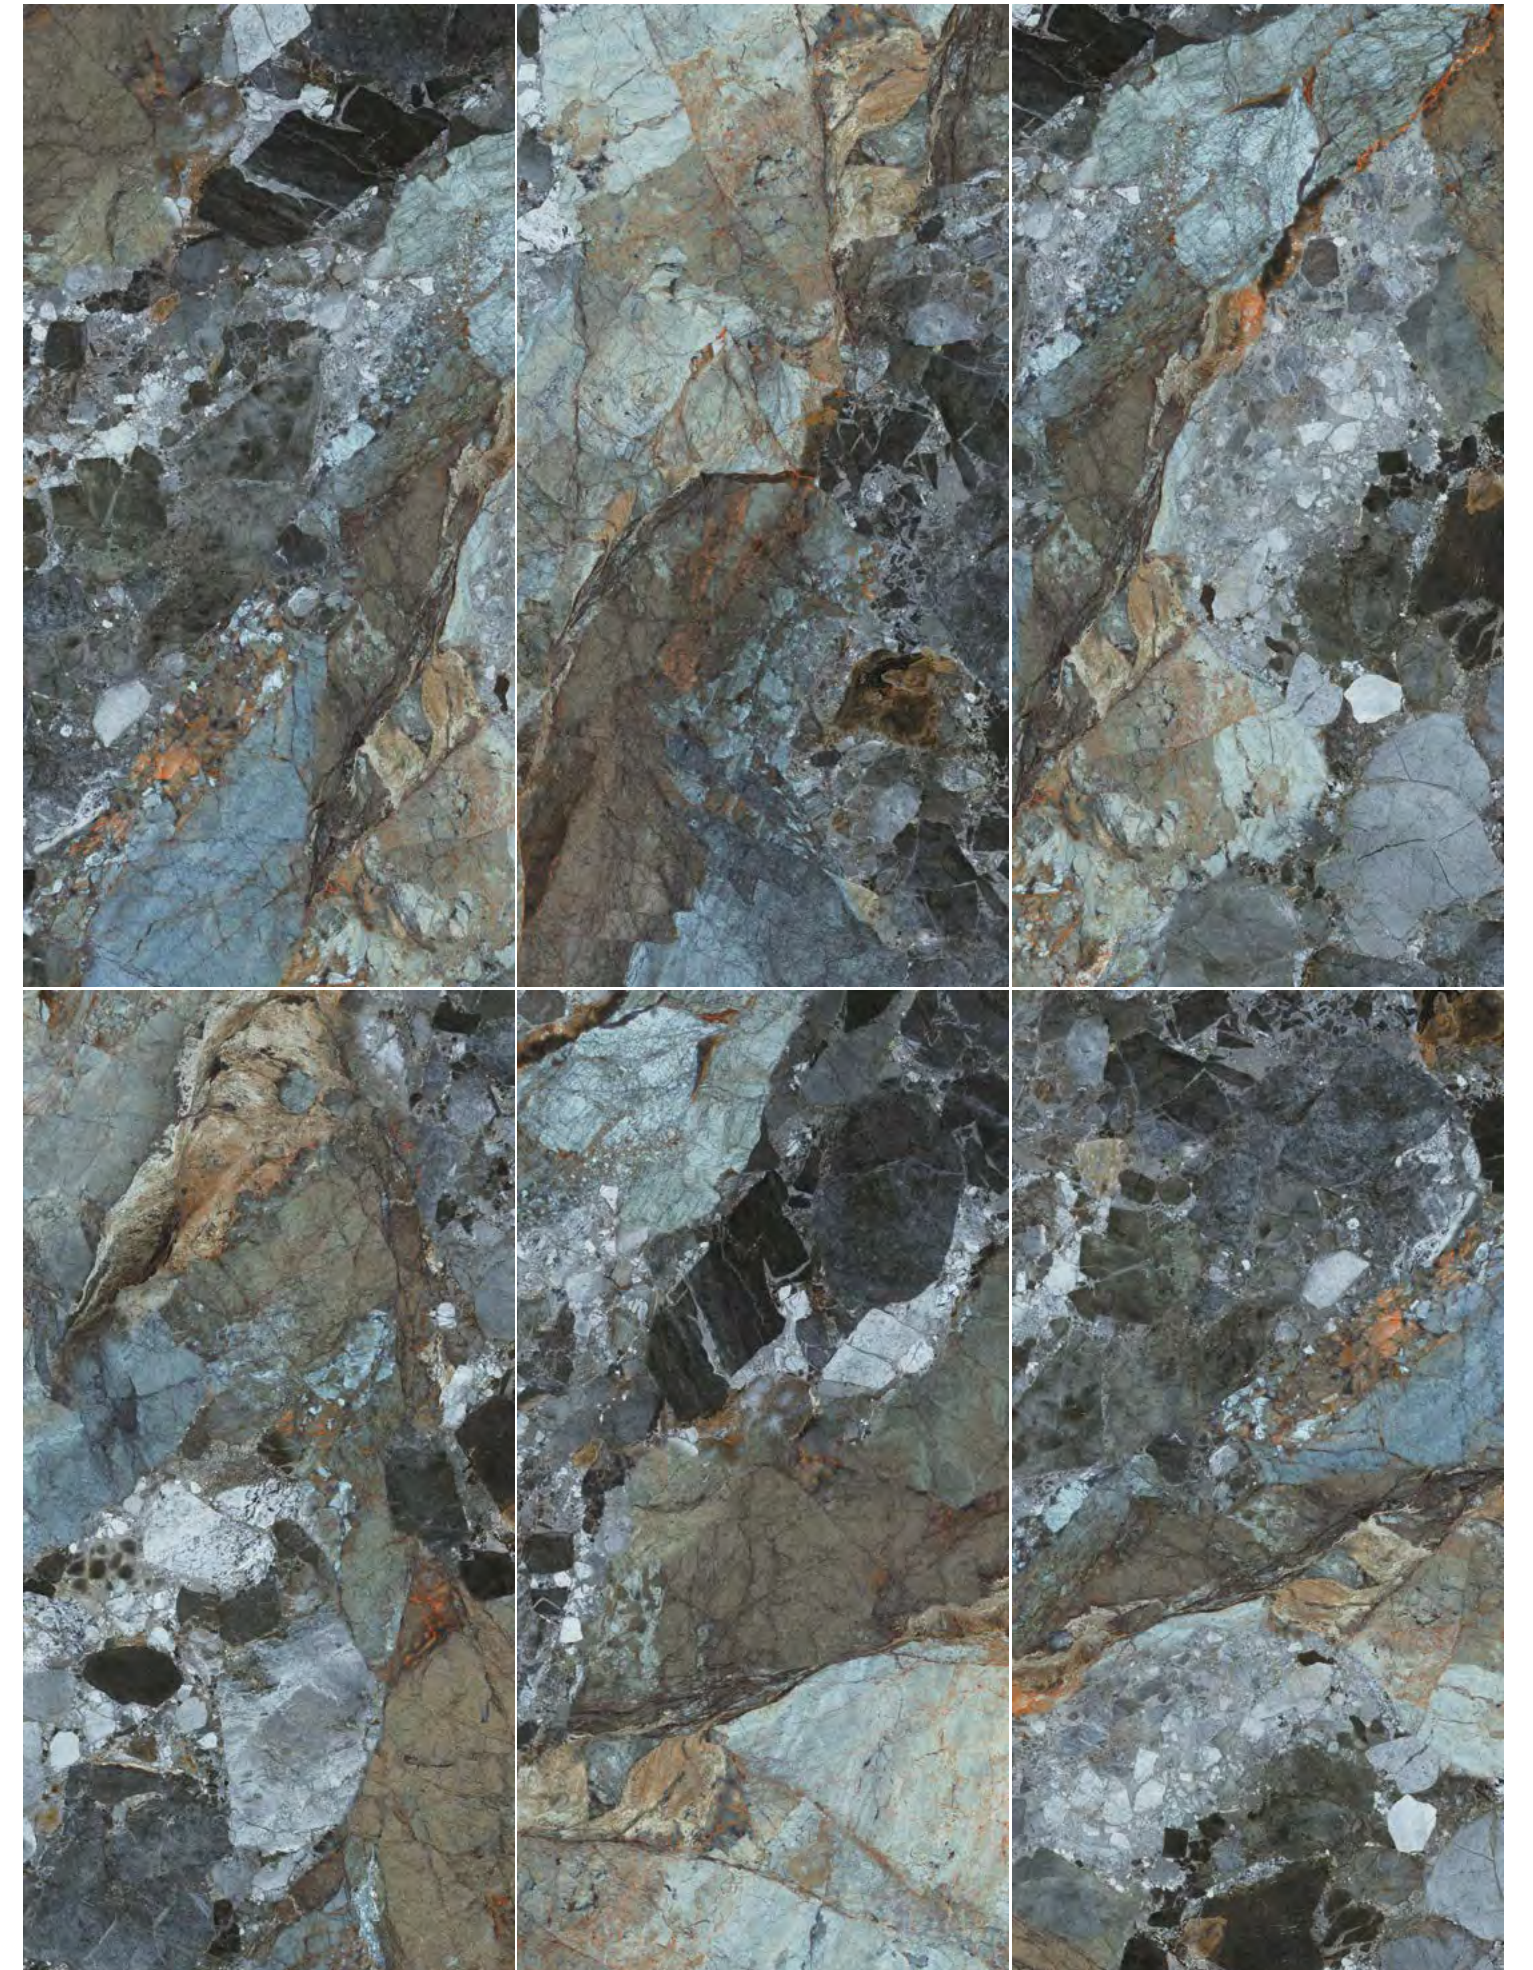

蝴蝶 · SLSB918Y23CC / 900x1800mm 粗干粒 + 亮光墨水

生活的幸福和伟大的爱情，给人类以无限的鼓舞、陶醉、向往。是每一个人幸福的预兆，更是每一个人冲破现实的追求与渴望。

The happiness of life and great love give human beings infinite inspiration, intoxication and yearning. It is a harbinger of everyone's happiness, and it is everyone's pursuit and desire to break through reality.