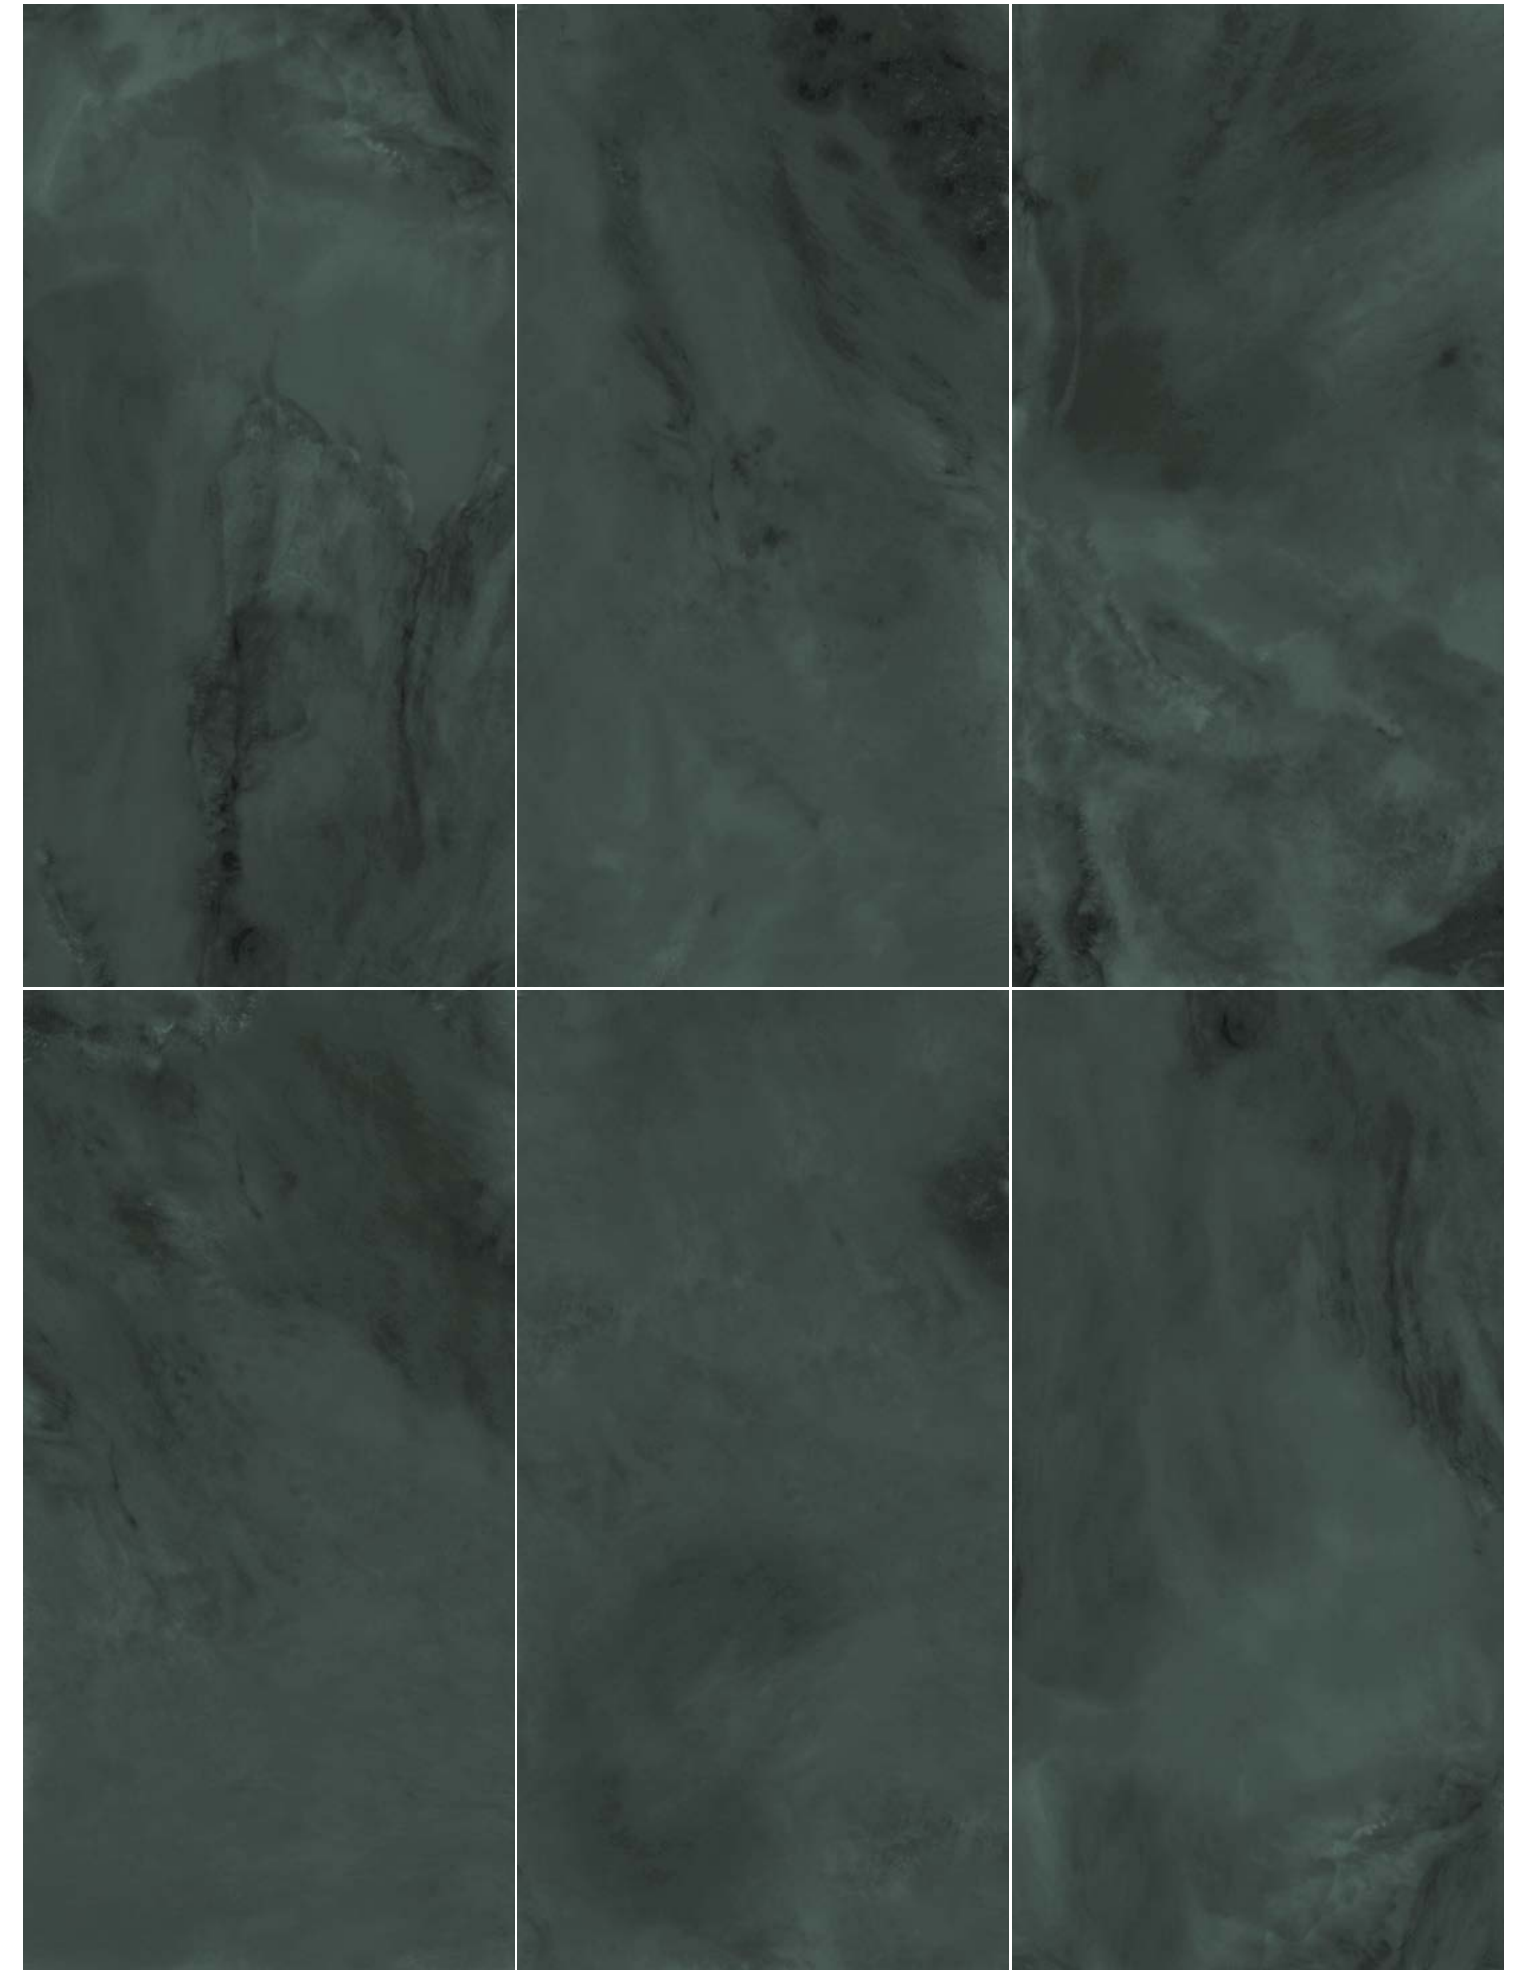

底蕴绿 · SLSB918Y09C / 900x1800mm 粗干粒 + 亮光墨水

意指城市的厚重感，和深厚的文化底蕴，代表人们幸福生活的背后有城市的厚重感和深厚文化底蕴为基础。
It means that the city's sense of heaviness and profound cultural heritage represent that behind people's happy life there is a sense of city thickness and profound cultural heritage.