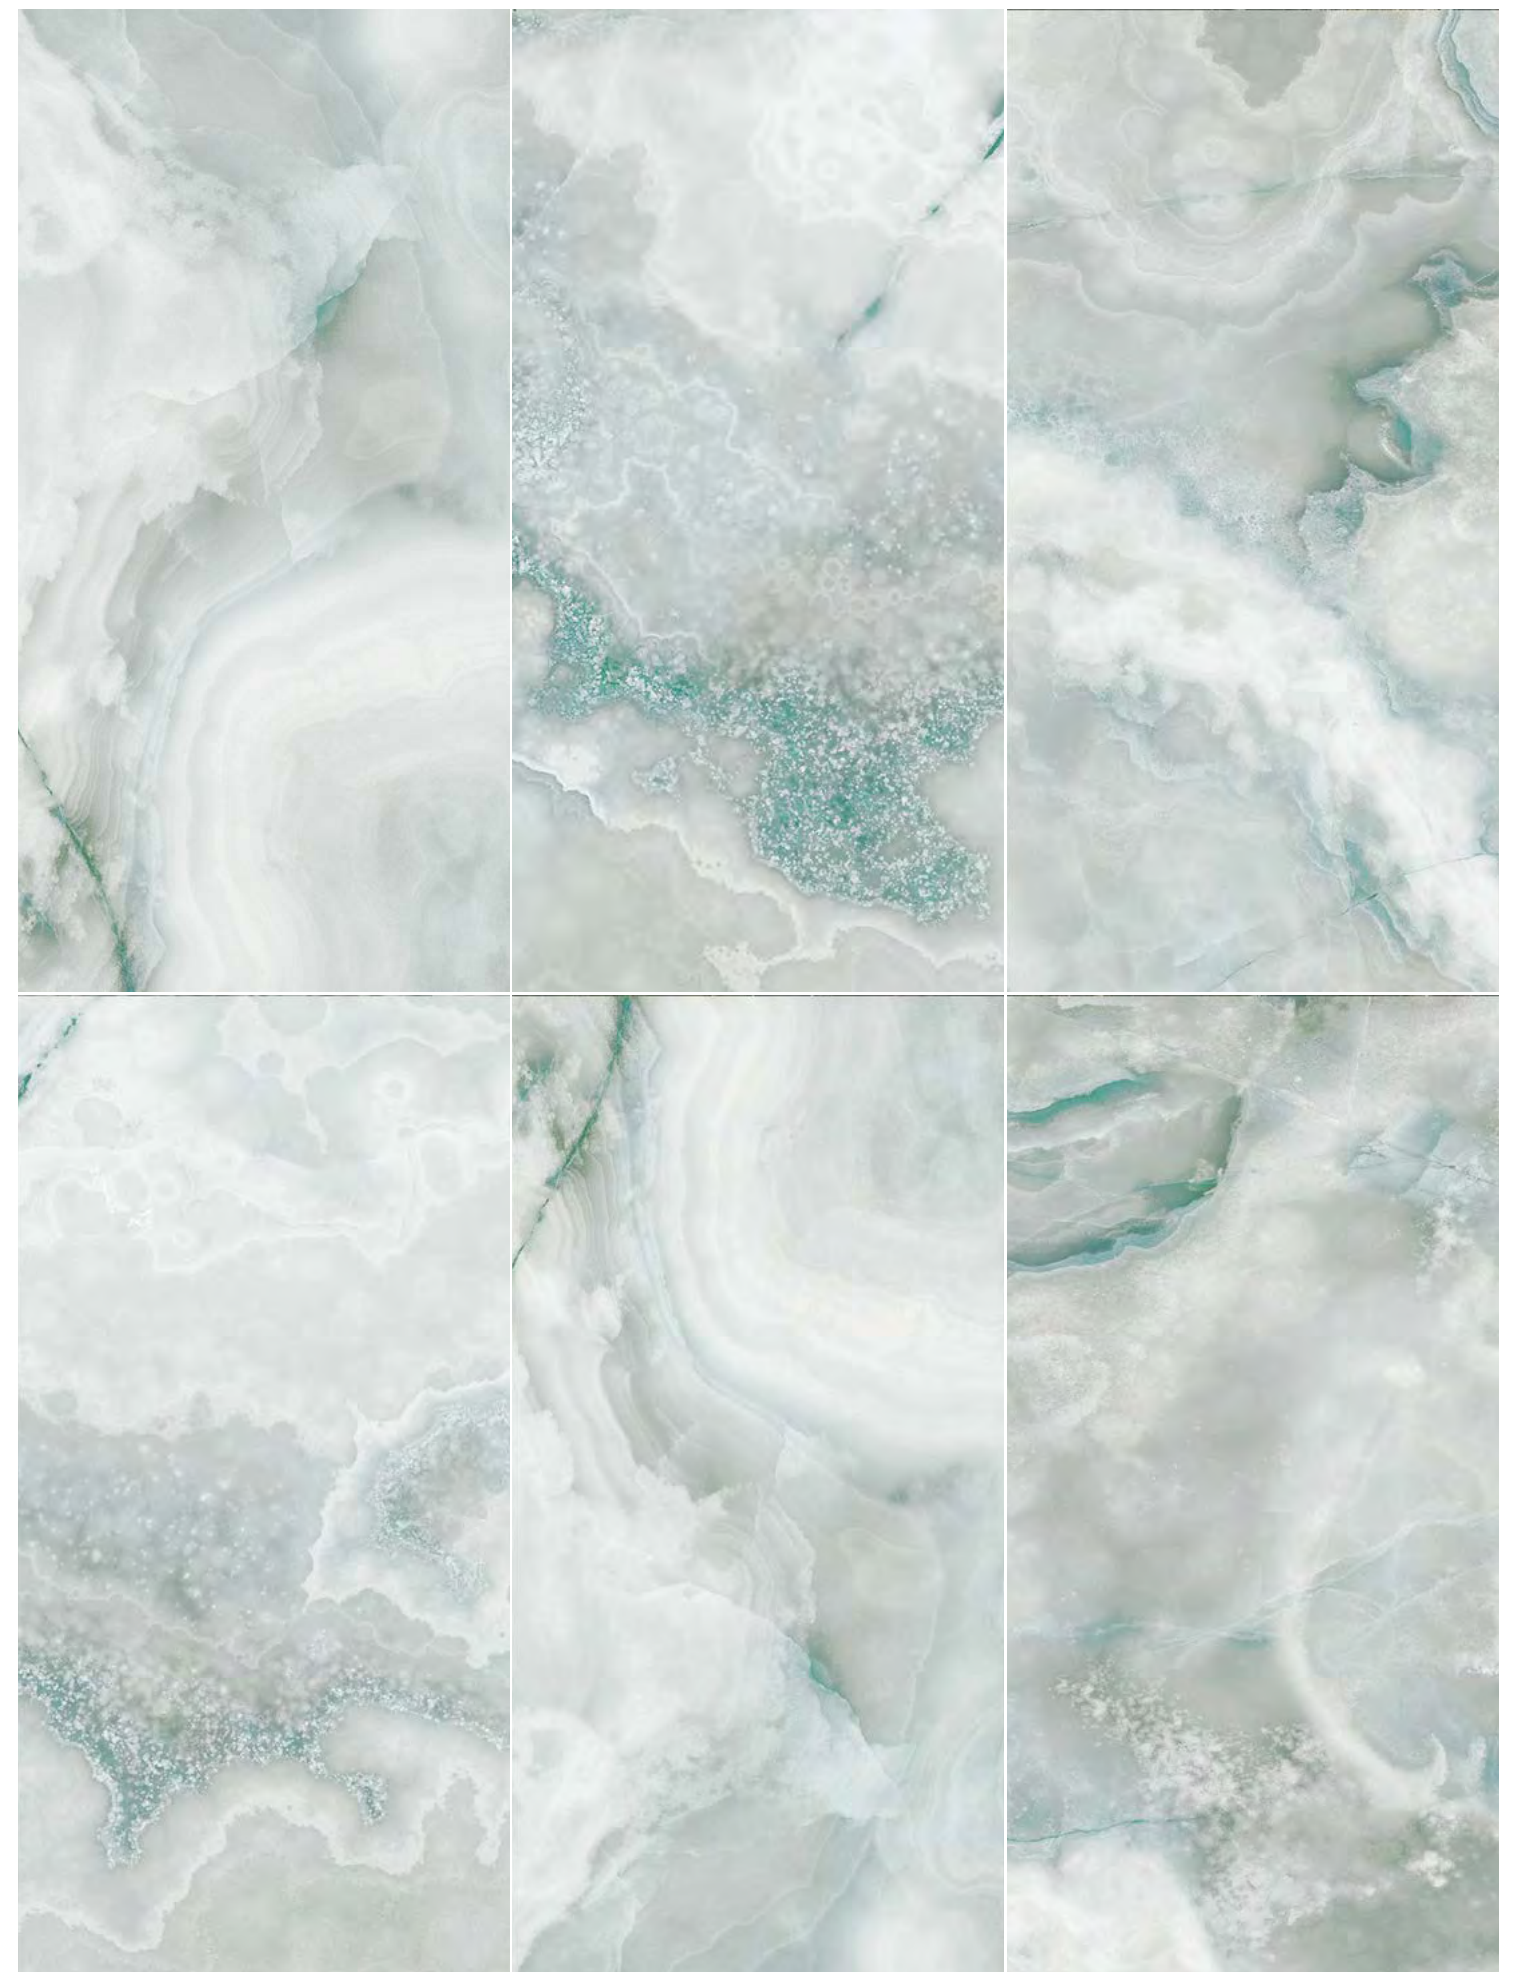

白雀蓝玉 · SLS75022 / 750x1500mm

SLS12622 / 600x1200mm

一石六面混铺