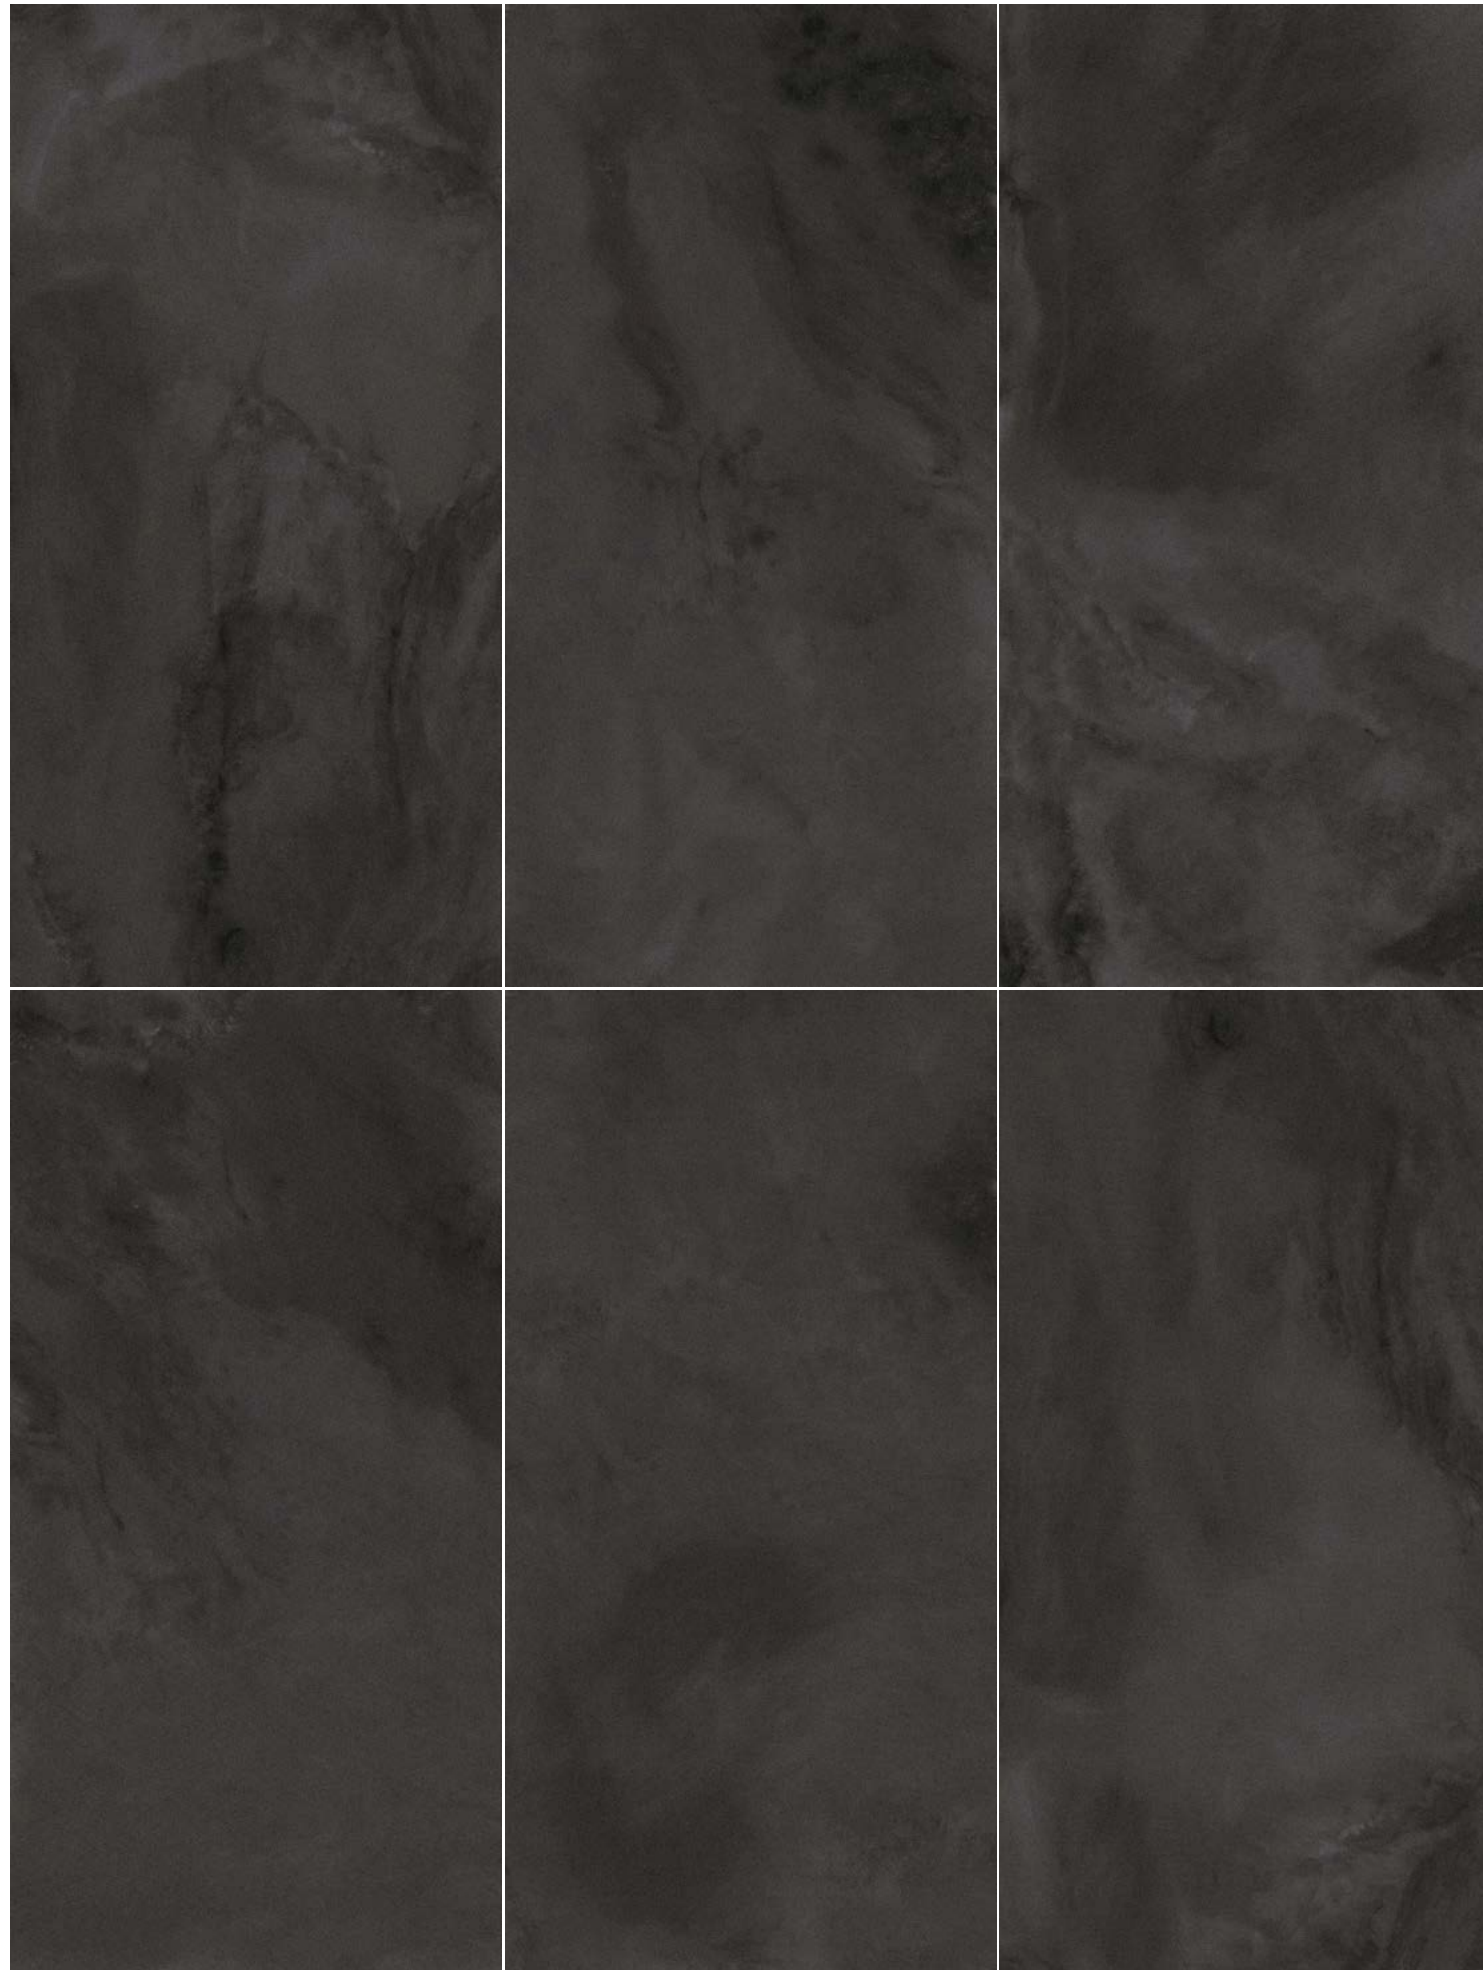

LUXURY STONE SLAB SERIES

底蕴棕 · SLSB918Y08C / 900x1800mm 粗干粒 + 亮光墨水

一石六面混铺

意指城市的厚重感，和深厚的文化底蕴，代表人们幸福生活的背后有城市的厚重感和深厚文化底蕴为基础。
It means that the city's sense of heaviness and profound cultural heritage represent that behind people's happy life there is a sense of city thickness and profound cultural heritage.

一石六面混铺