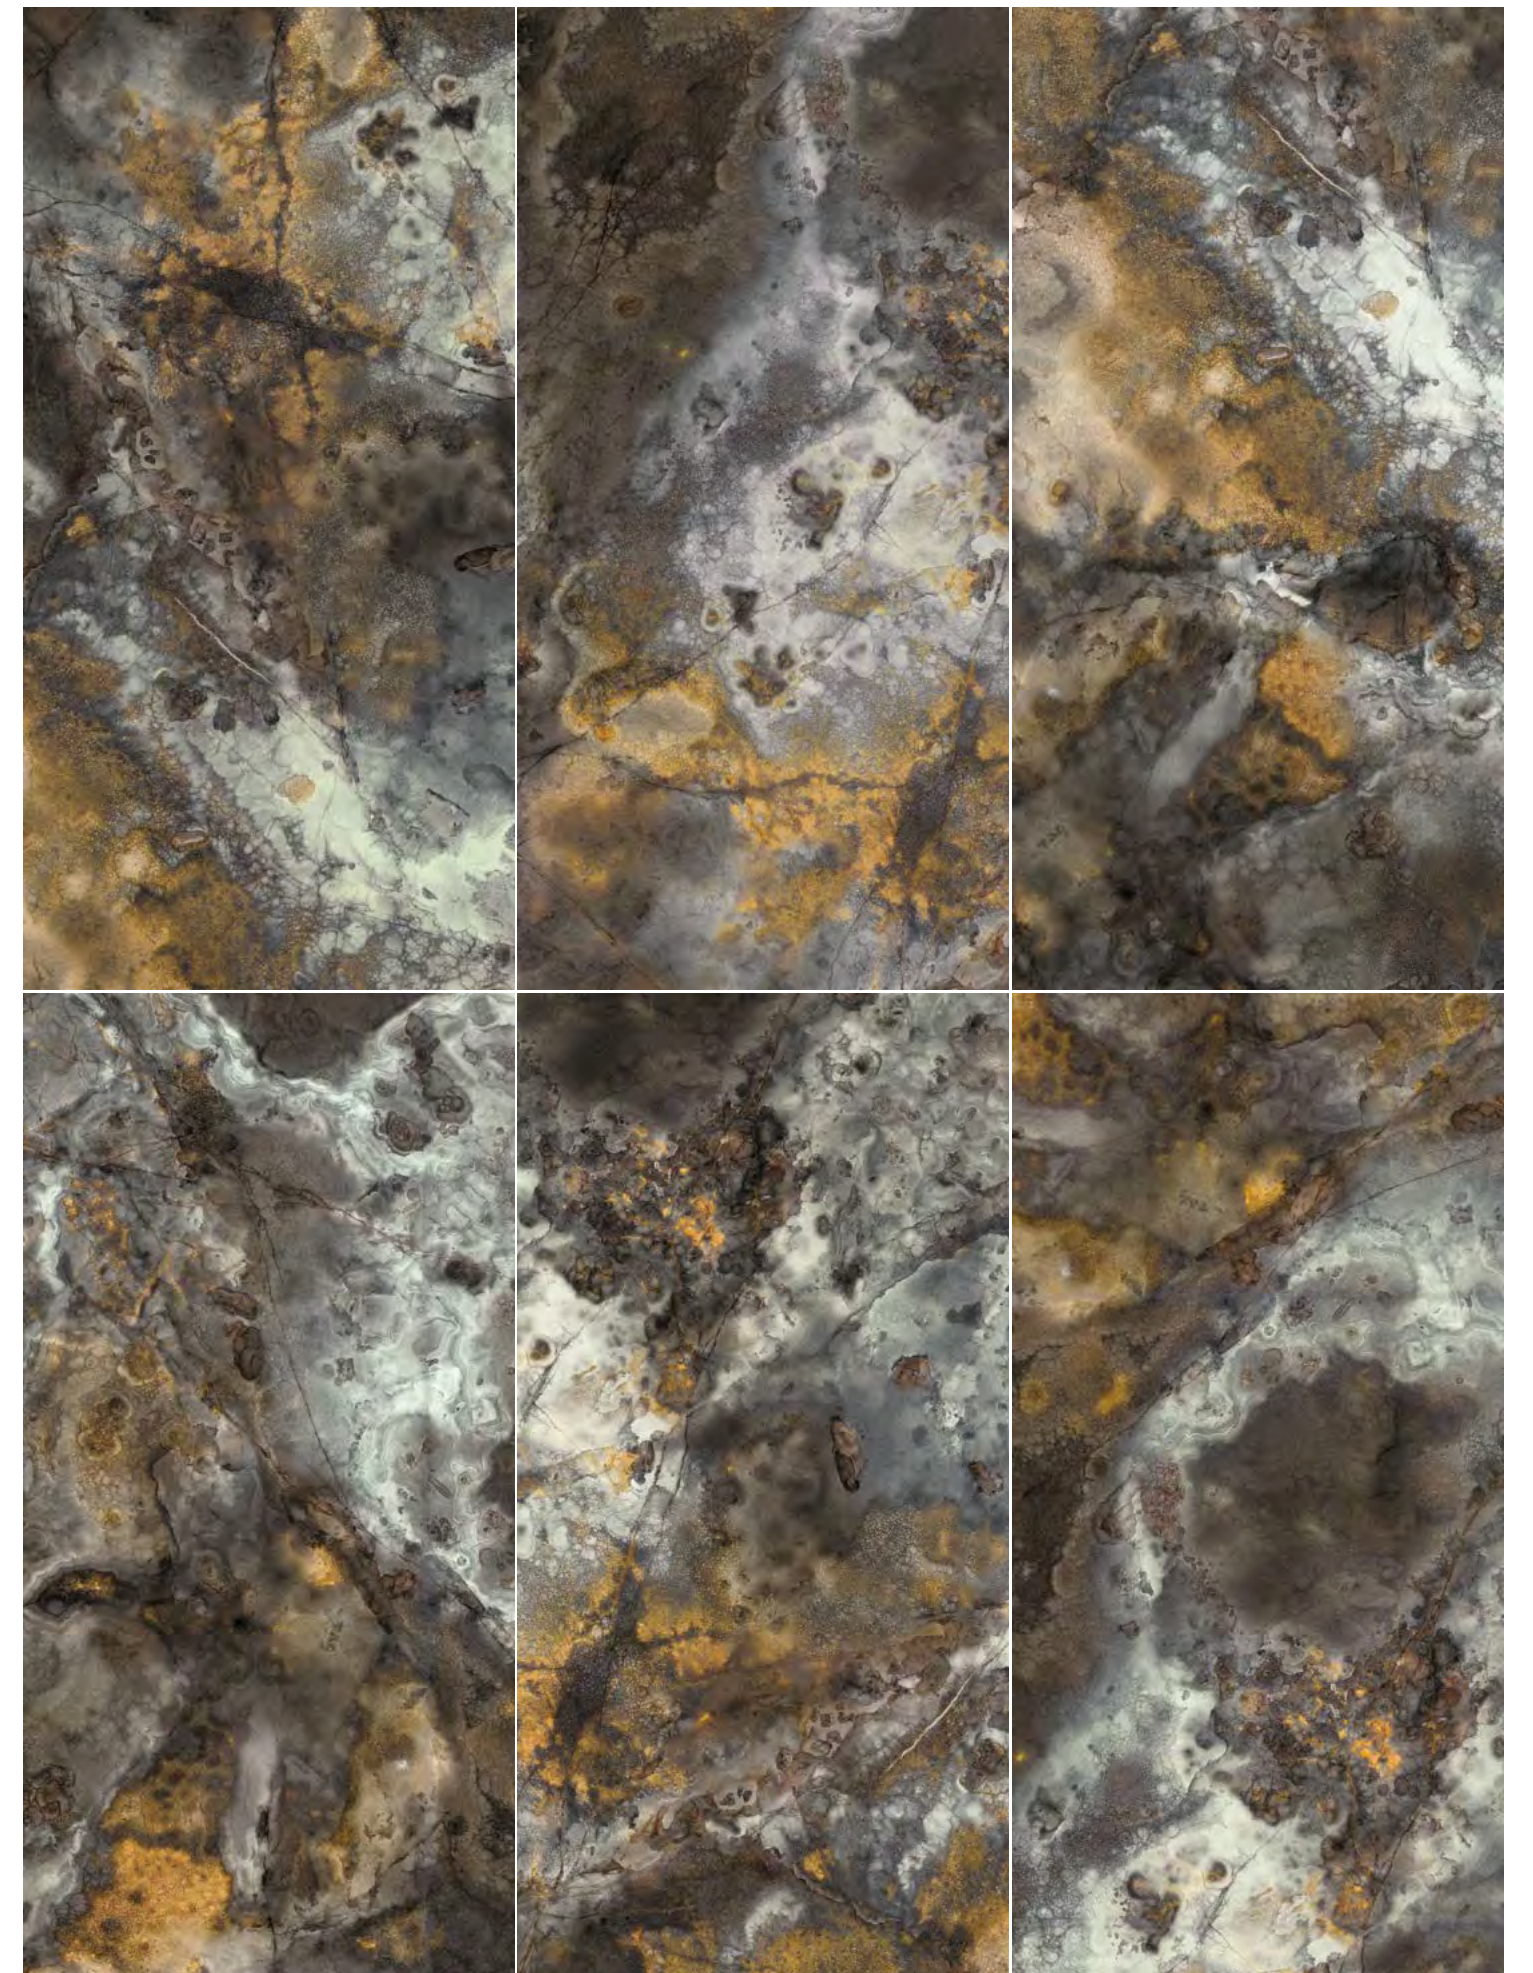

涅槃 · SLSB918Y21C / 900x1800mm 粗干粒 + 亮光墨水

平静、安详，大概是佛陀涅槃前带给我们最为直接的感受，这让我们感到某种“静谧之美”。涅槃，是一个新世界的开启，代表觉醒与真正的自由。

Calm, serene, is probably the most direct feeling that the Buddha brought to us before Nirvana, which makes us feel a certain "quiet beauty". Nirvana is the opening of a new world, representing awakening and true freedom.