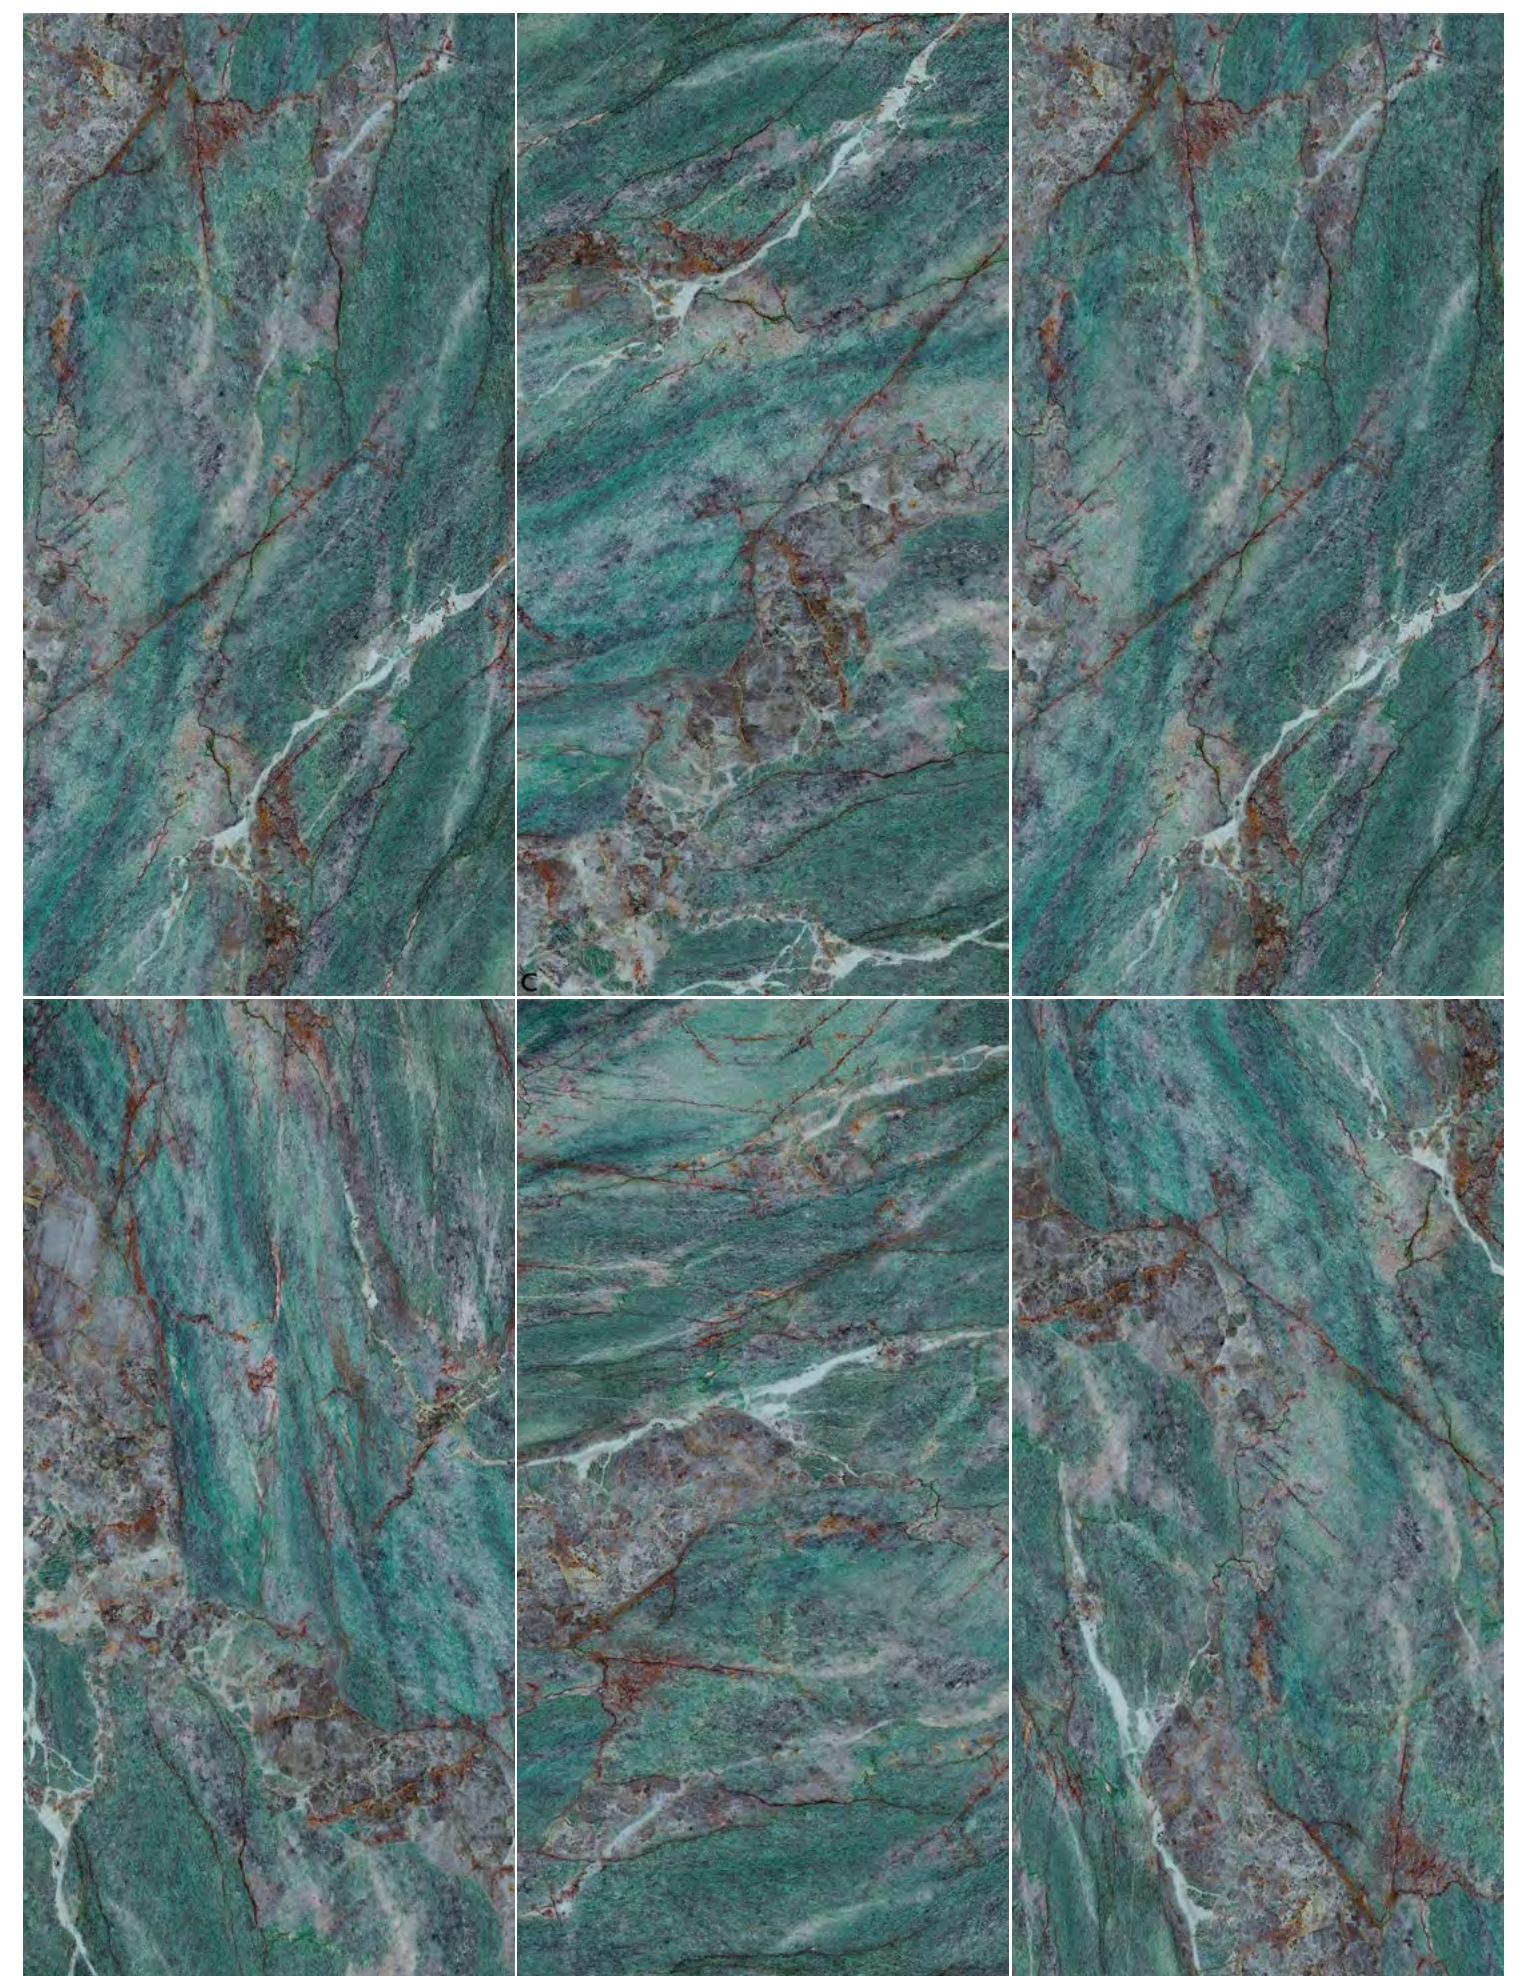

色彩搭配

LUXURY STONE SLAB SERIES

杜洛绿 · SLS75026 / 750x1500mm

一石六面混铺

峰峦叠翠 · SLS75018 / 750x1500mm

SLS12618 / 600x1200mm

一石六面混铺

LUXURY
STONE
SLAB
SERIES