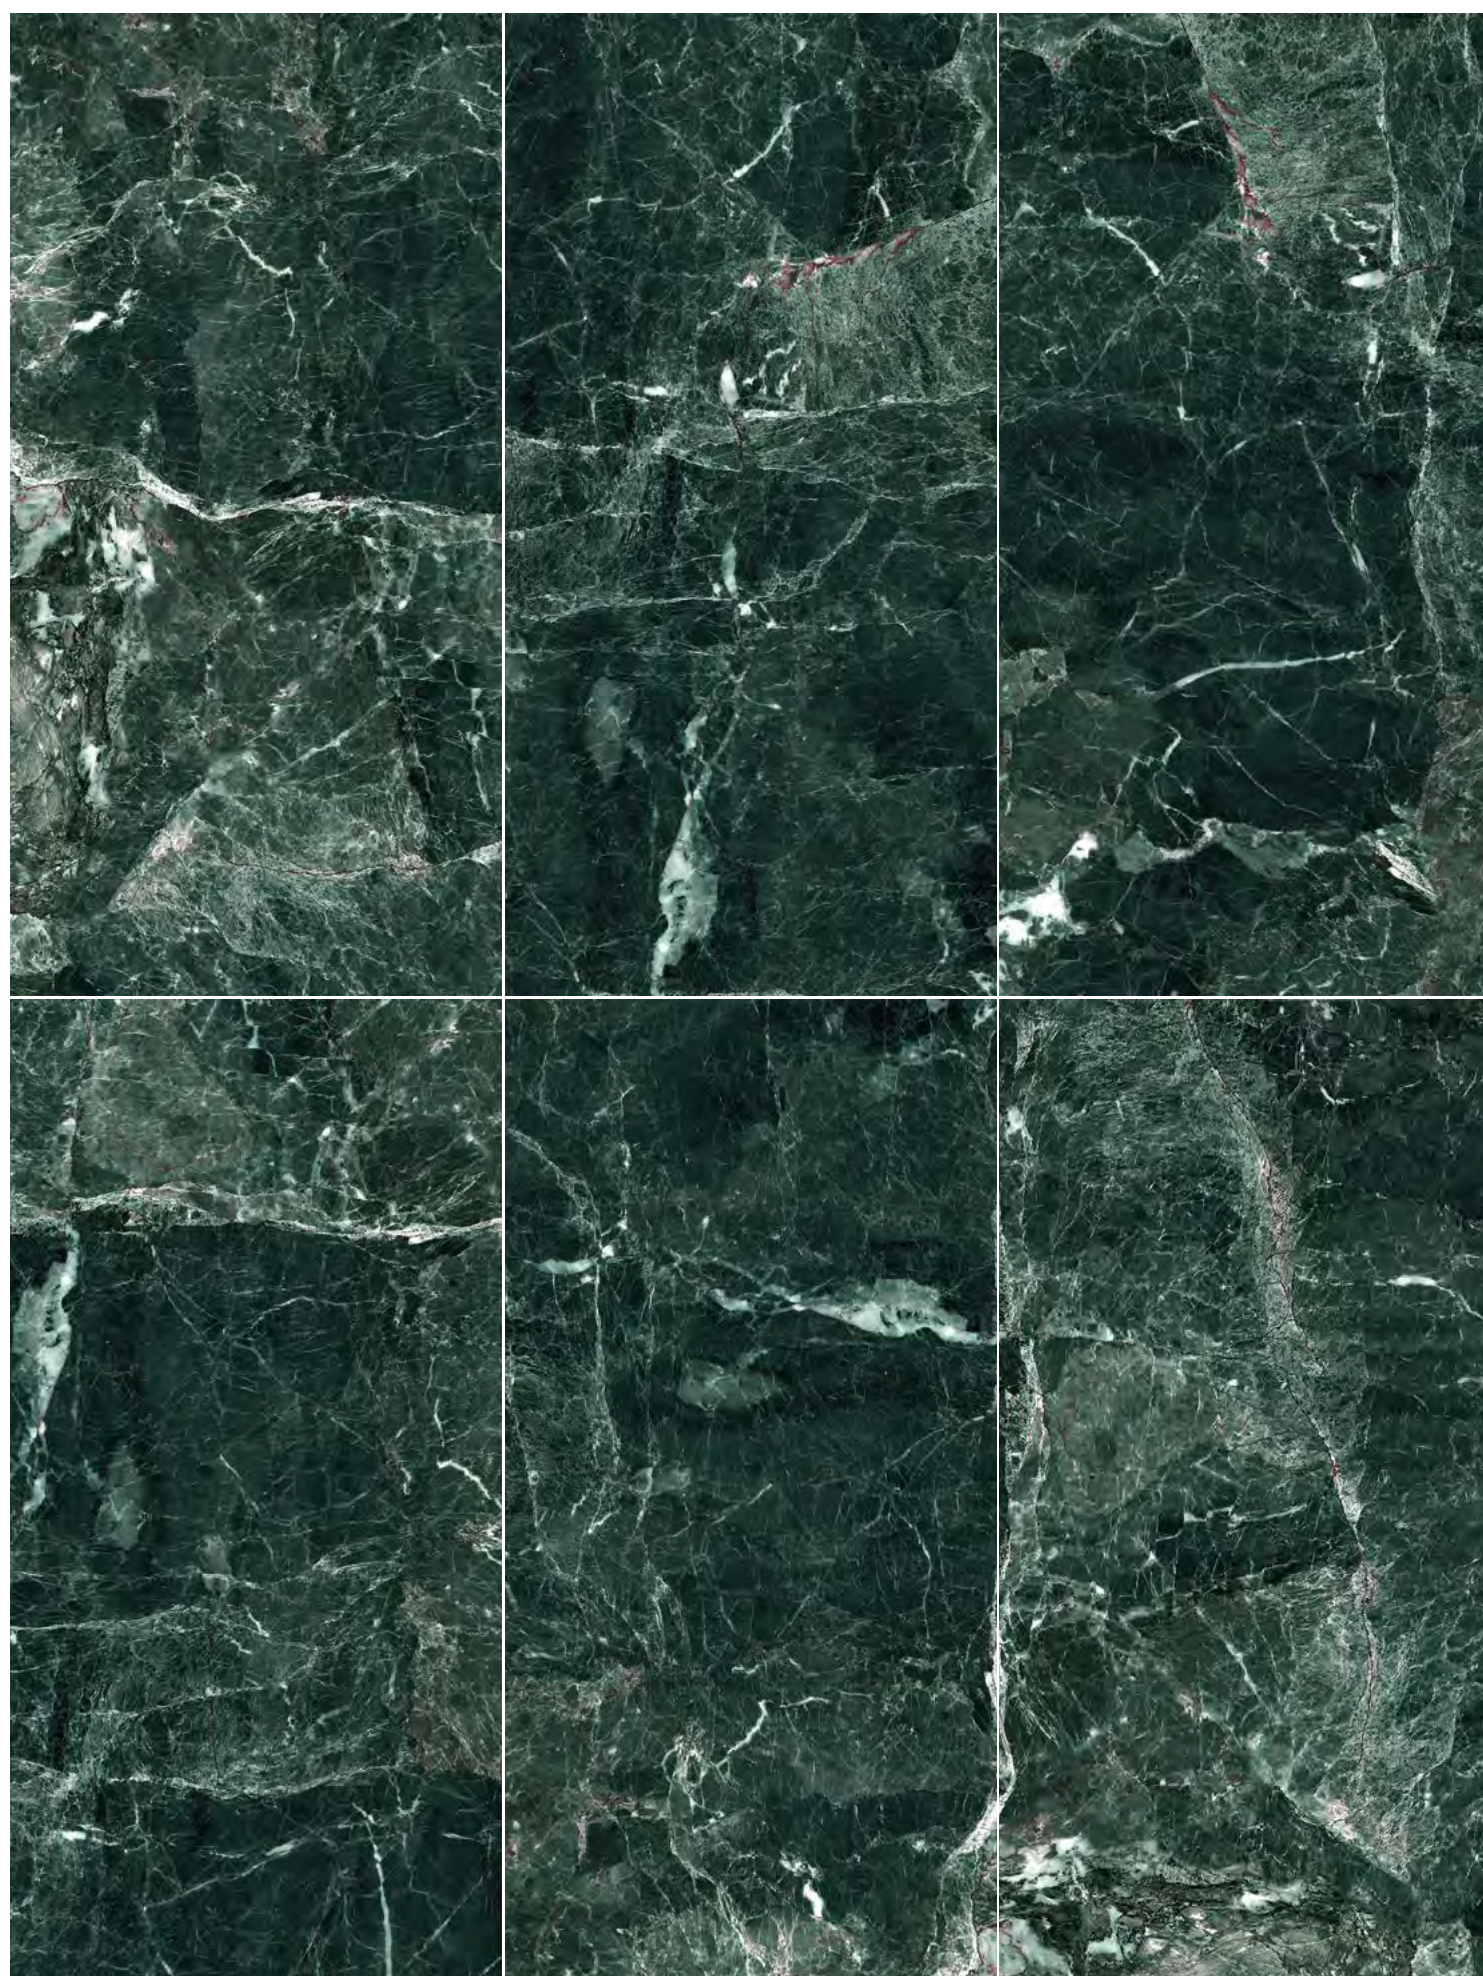

色彩搭配

LUXURY STONE SLAB SERIES

杜洛绿 · SLS75026 / 750x1500mm

一石六面混铺

峰峦叠翠 · SLS75018 / 750x1500mm

SLS12618 / 600x1200mm

一石六面混铺

LUXURY
STONE
SLAB
SERIES