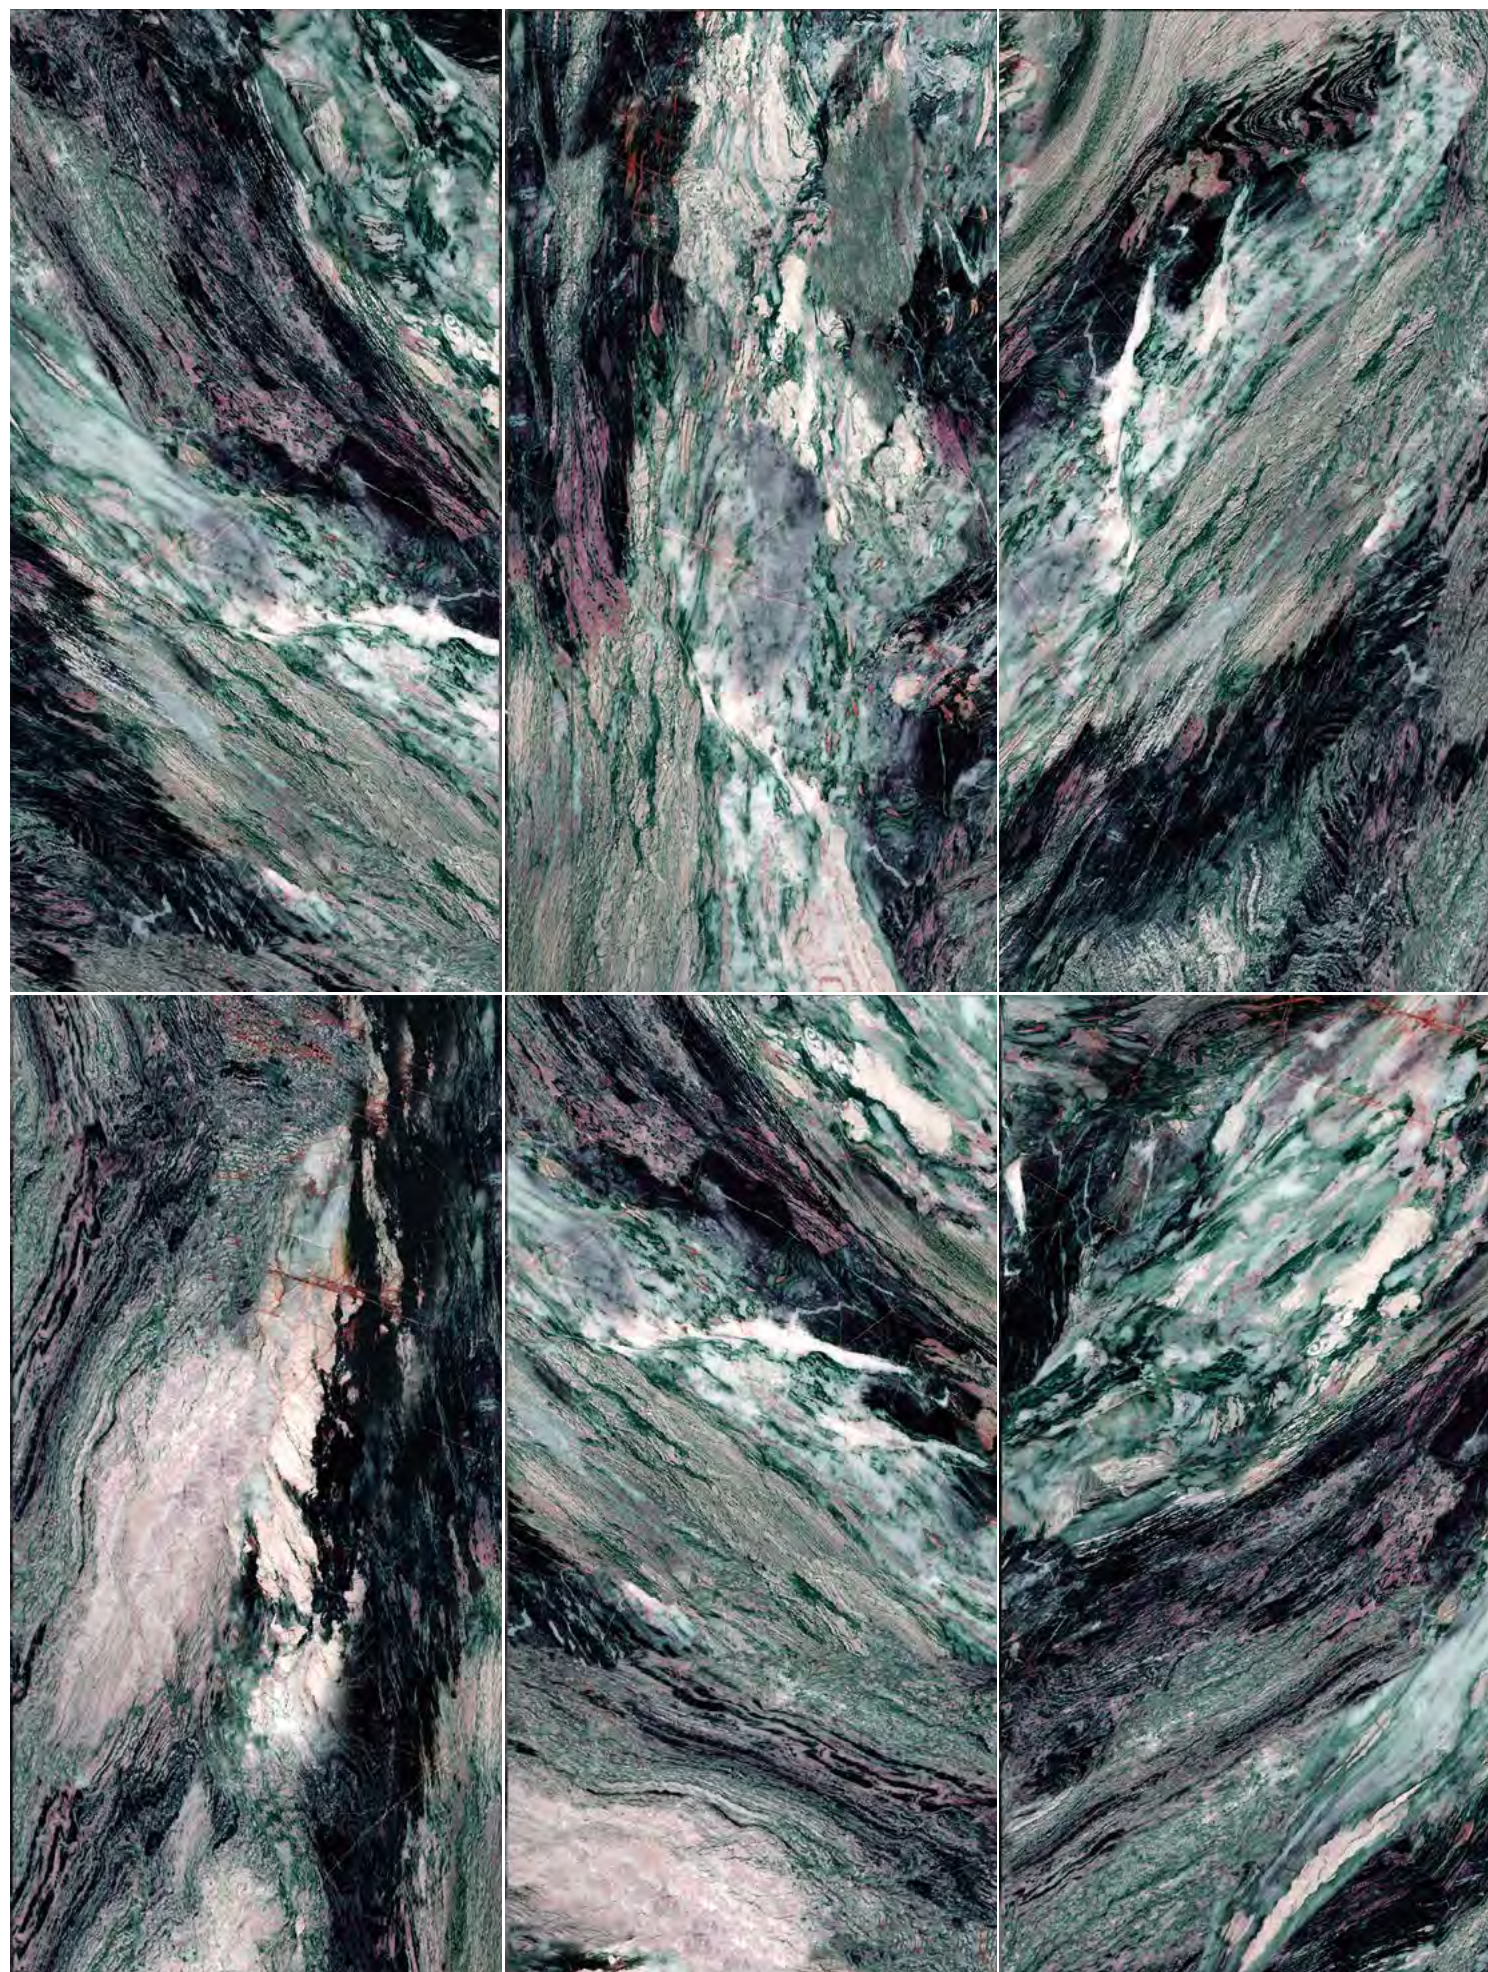

SLS12622 / 600x1200mm

一石六面混铺

GREEN 绿

LUXURY STONE SLAB SERIES

Floor/地面 SLS75022 白雀蓝玉 750x1500mm

LUXURY STONE SLAB SERIES

凤翠之翼 · SLS75031 / 750x1500mm SLS12631 / 600x1200mm

一石六面混铺