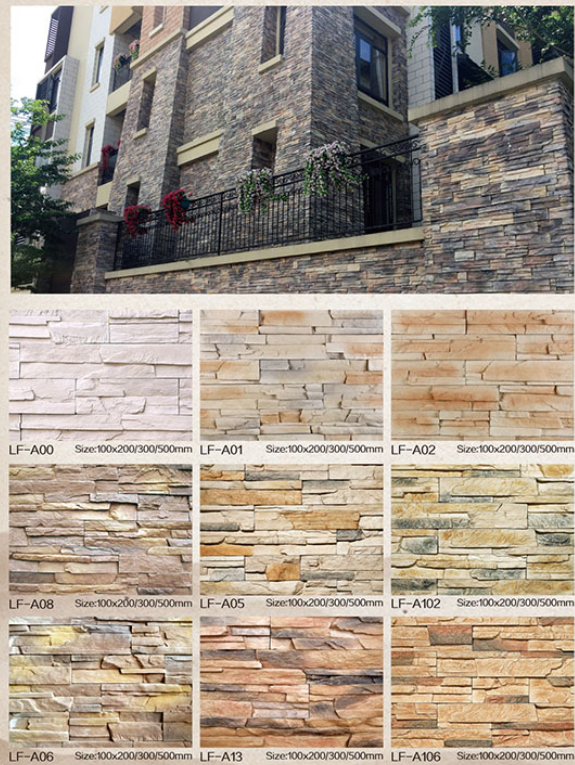

礁岩石系列 REEF ROCK SERIES